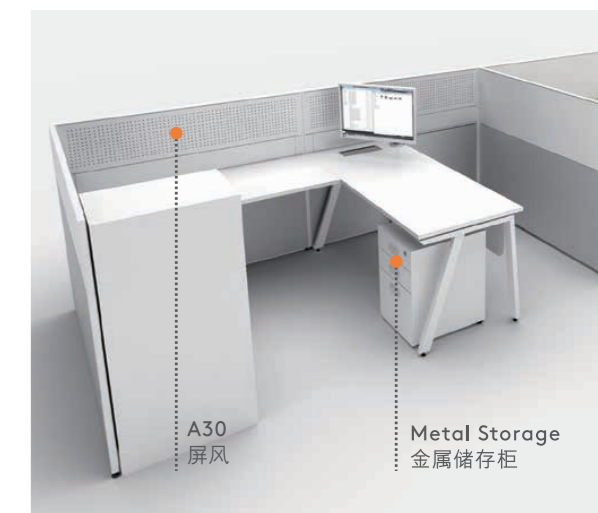

A30
屏风

Metal Storage
金属储存柜