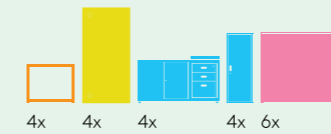

团队设置

L字结构的设置为平衡私人与团队的协作，提供了有效、明智的空间设计。简洁而紧凑的配置保证你日常办公的需求触手可及。