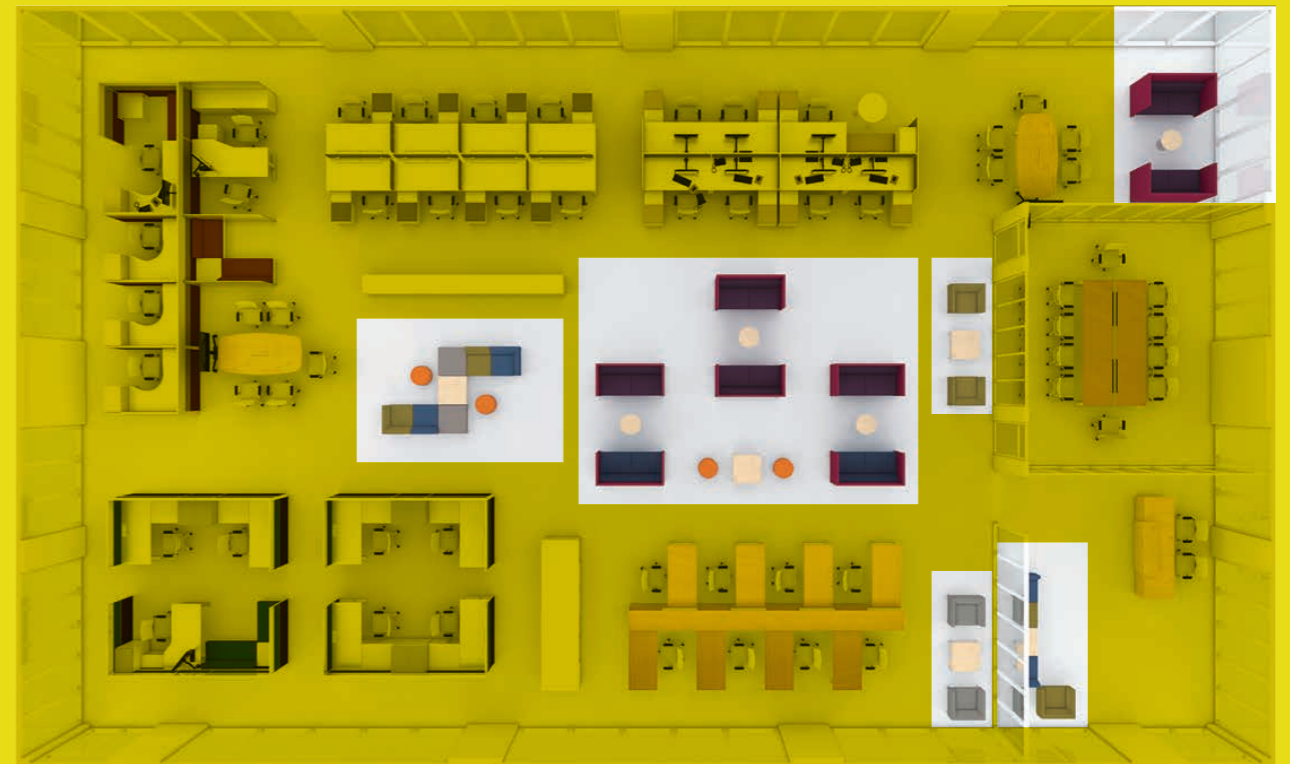

Forum™

汇享

Choose the way you work
办公随心, 享你所想!