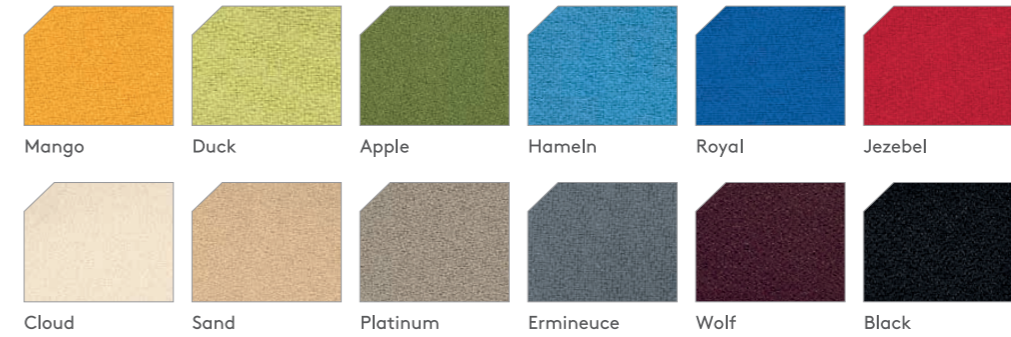

## Fabric-Panels 布料-屏风类产品

This is just a selection of fabric colors, For color choice, please choose from lamex standard fabric. 对于颜色的选择, 请参考美时标准布料。