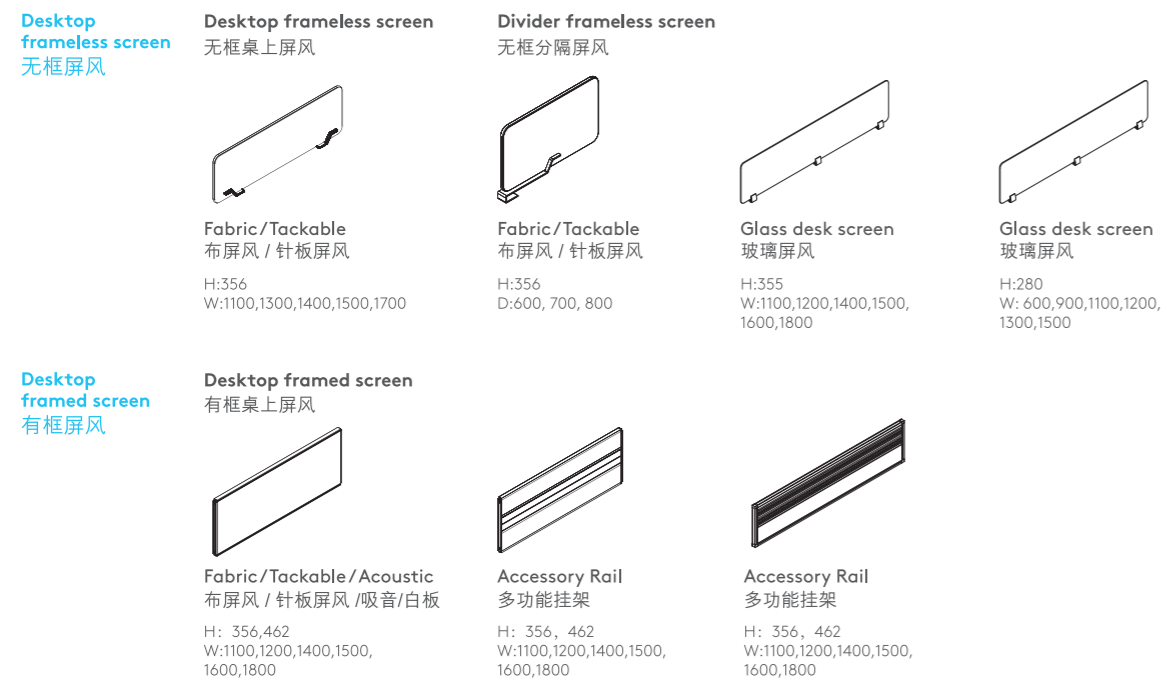

Desktop screen 桌上屏风