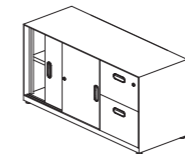

Fixed Return Combination Cabinet w/
Sliding Door & 2 Drawers
W1100 - W1600 x D450 x H710
(except W1300, W1500)