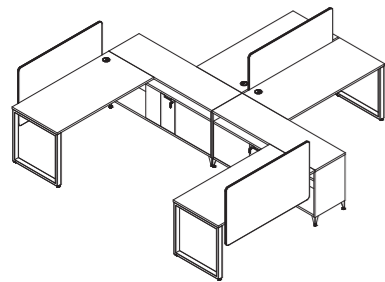

A Cluster of 4 workstations,
Dual Cabinet w/ Open Shelf & Swing Door
四人工作位
双边矮柜,带掩门,空格柜