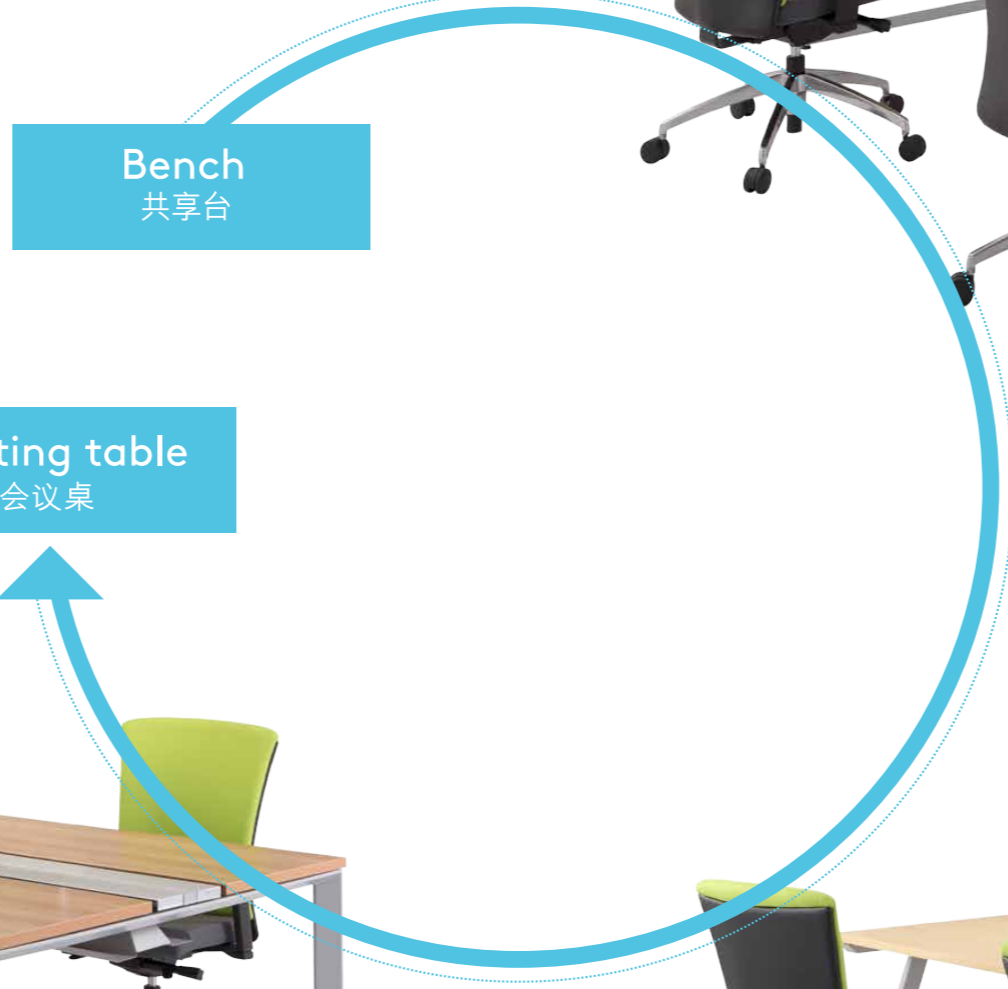

# Avail Bench 共享台

Avail Bench is flexible team meeting space, the best place for team member discussion, making decision and taking action.

Avail 共享台是灵活的团队会议空间，成员讨论、决策、行动的最佳场所。

Media center  
多媒体移动中心

Array  
悦派座椅

Meeting table  
会议桌

Bench  
共享台

Glass desk screen  
玻璃屏风

Shared Shelf  
共享平台

Monitor Arm  
显示器旋臂架

8002 Leg  
8002脚

Divider frameless screen  
无框分隔屏风

Accessory Rail  
多功能挂架