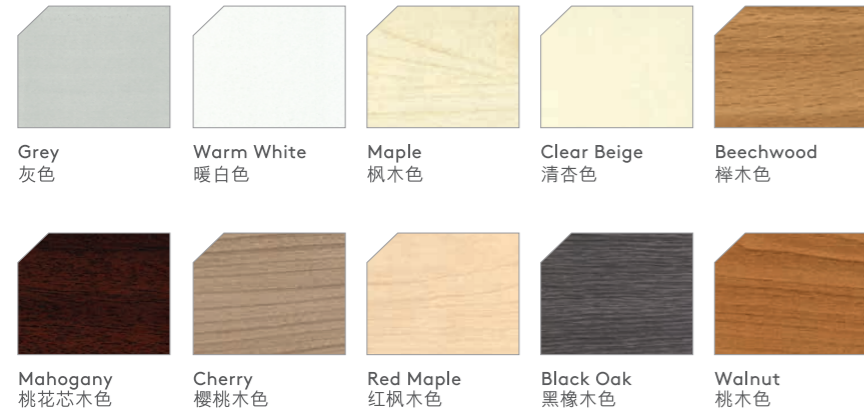

Material Options 物料选择

MFC 三聚氰胺板