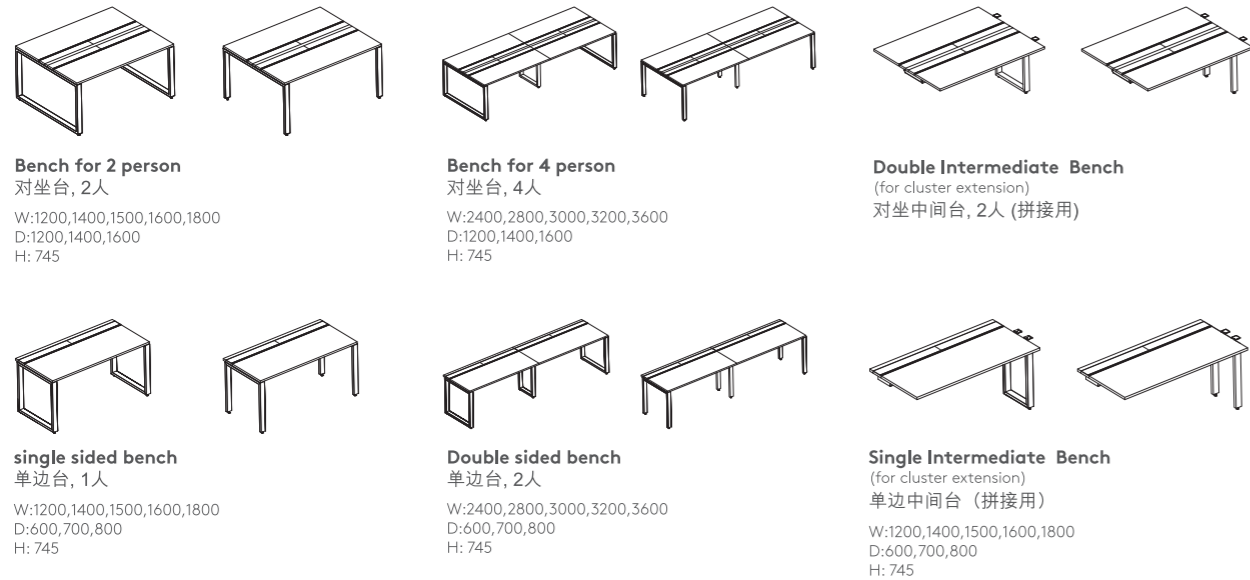

02 共享台 Avail Bench

Avail Bench category 共享台类别