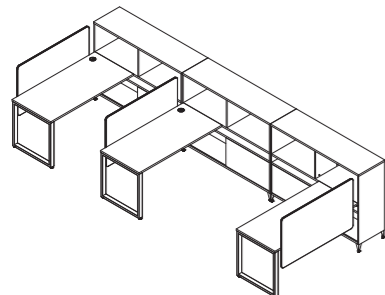

D Cluster of 3 workstations,
Single Cabinet w/ Open Shelf
三人工作位
单边高柜,带空格柜