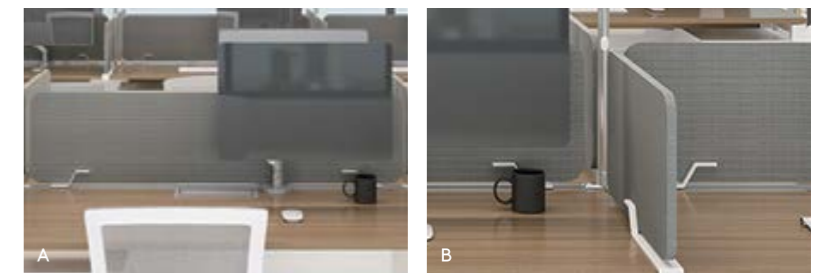

A. Desk Frameless Screen 无框桌上屏风
B. Divider Frameless Screen 无框桌上分隔屏风