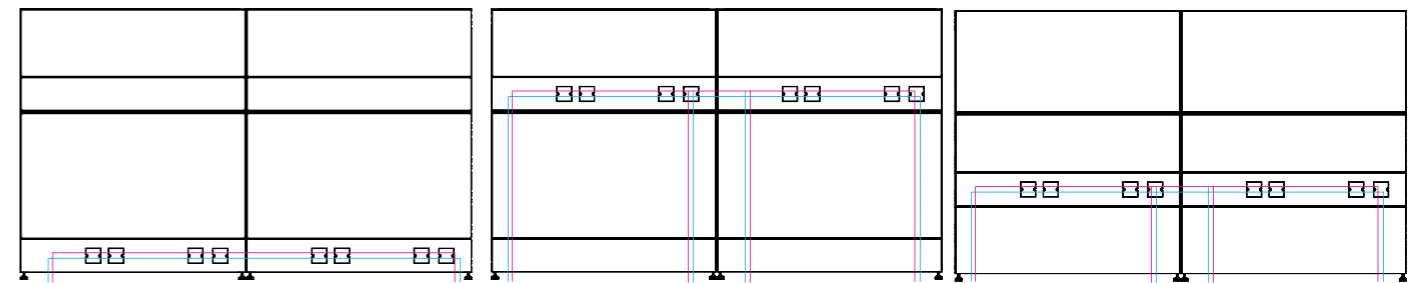

Avail Panel A30™/A50™/A66™ 屏风系列

A66™ Connecting Post 连接柱

A66™ connecting post
A66™ 连接柱

A66™ & A30™
connecting post
A66™ & A30™ 连接柱

A66™ Support 支撑

MFC End Leg, with No Cable
Management Underneath Desk
MFC 边脚 (配台底无走线)
D: 600,700,800

MFC Middle Leg
MFC 中间脚
D: 600,700,800

MFC End Leg, with No Cable
Management Underneath Desk
MFC 边脚 (配台底无走线)
D: 600,700,800

Cantilever: Left/Right/Middle
悬臂支撑: 左/右/中

A66™ Power Management 走线

Cabling and Socket Cut Outs at Floor Level
地脚走线

Cabling and Socket Under Work Surface with Vertical Internal
Raceway
台上横走线

Cabling and Socket Above Work Surface with Vertical Internal
Raceway
台底 5H 横走线