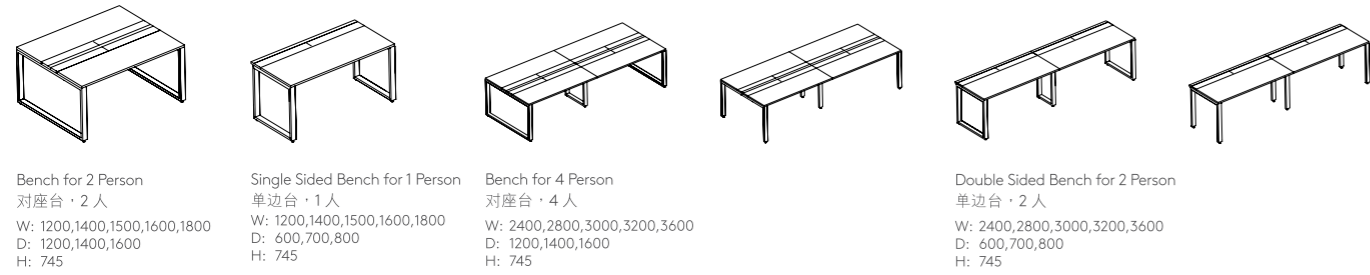

Avail Bench 共享台

Avail Bench 共享台

Bench for 2 Person
对座台 · 2人
W: 1200,1400,1500,1600,1800
D: 1200,1400,1600
H: 745

Single Sided Bench for 1 Person
单边台 · 1人
W: 1200,1400,1500,1600,1800
D: 600,700,800
H: 745

Bench for 4 Person
对座台 · 4人
W: 2400,2800,3000,3200,3600
D: 1200,1400,1600
H: 745

Double Sided Bench for 2 Person
单边台 · 2人
W: 2400,2800,3000,3200,3600
D: 600,700,800
H: 745

Flip Top 走线翻盖