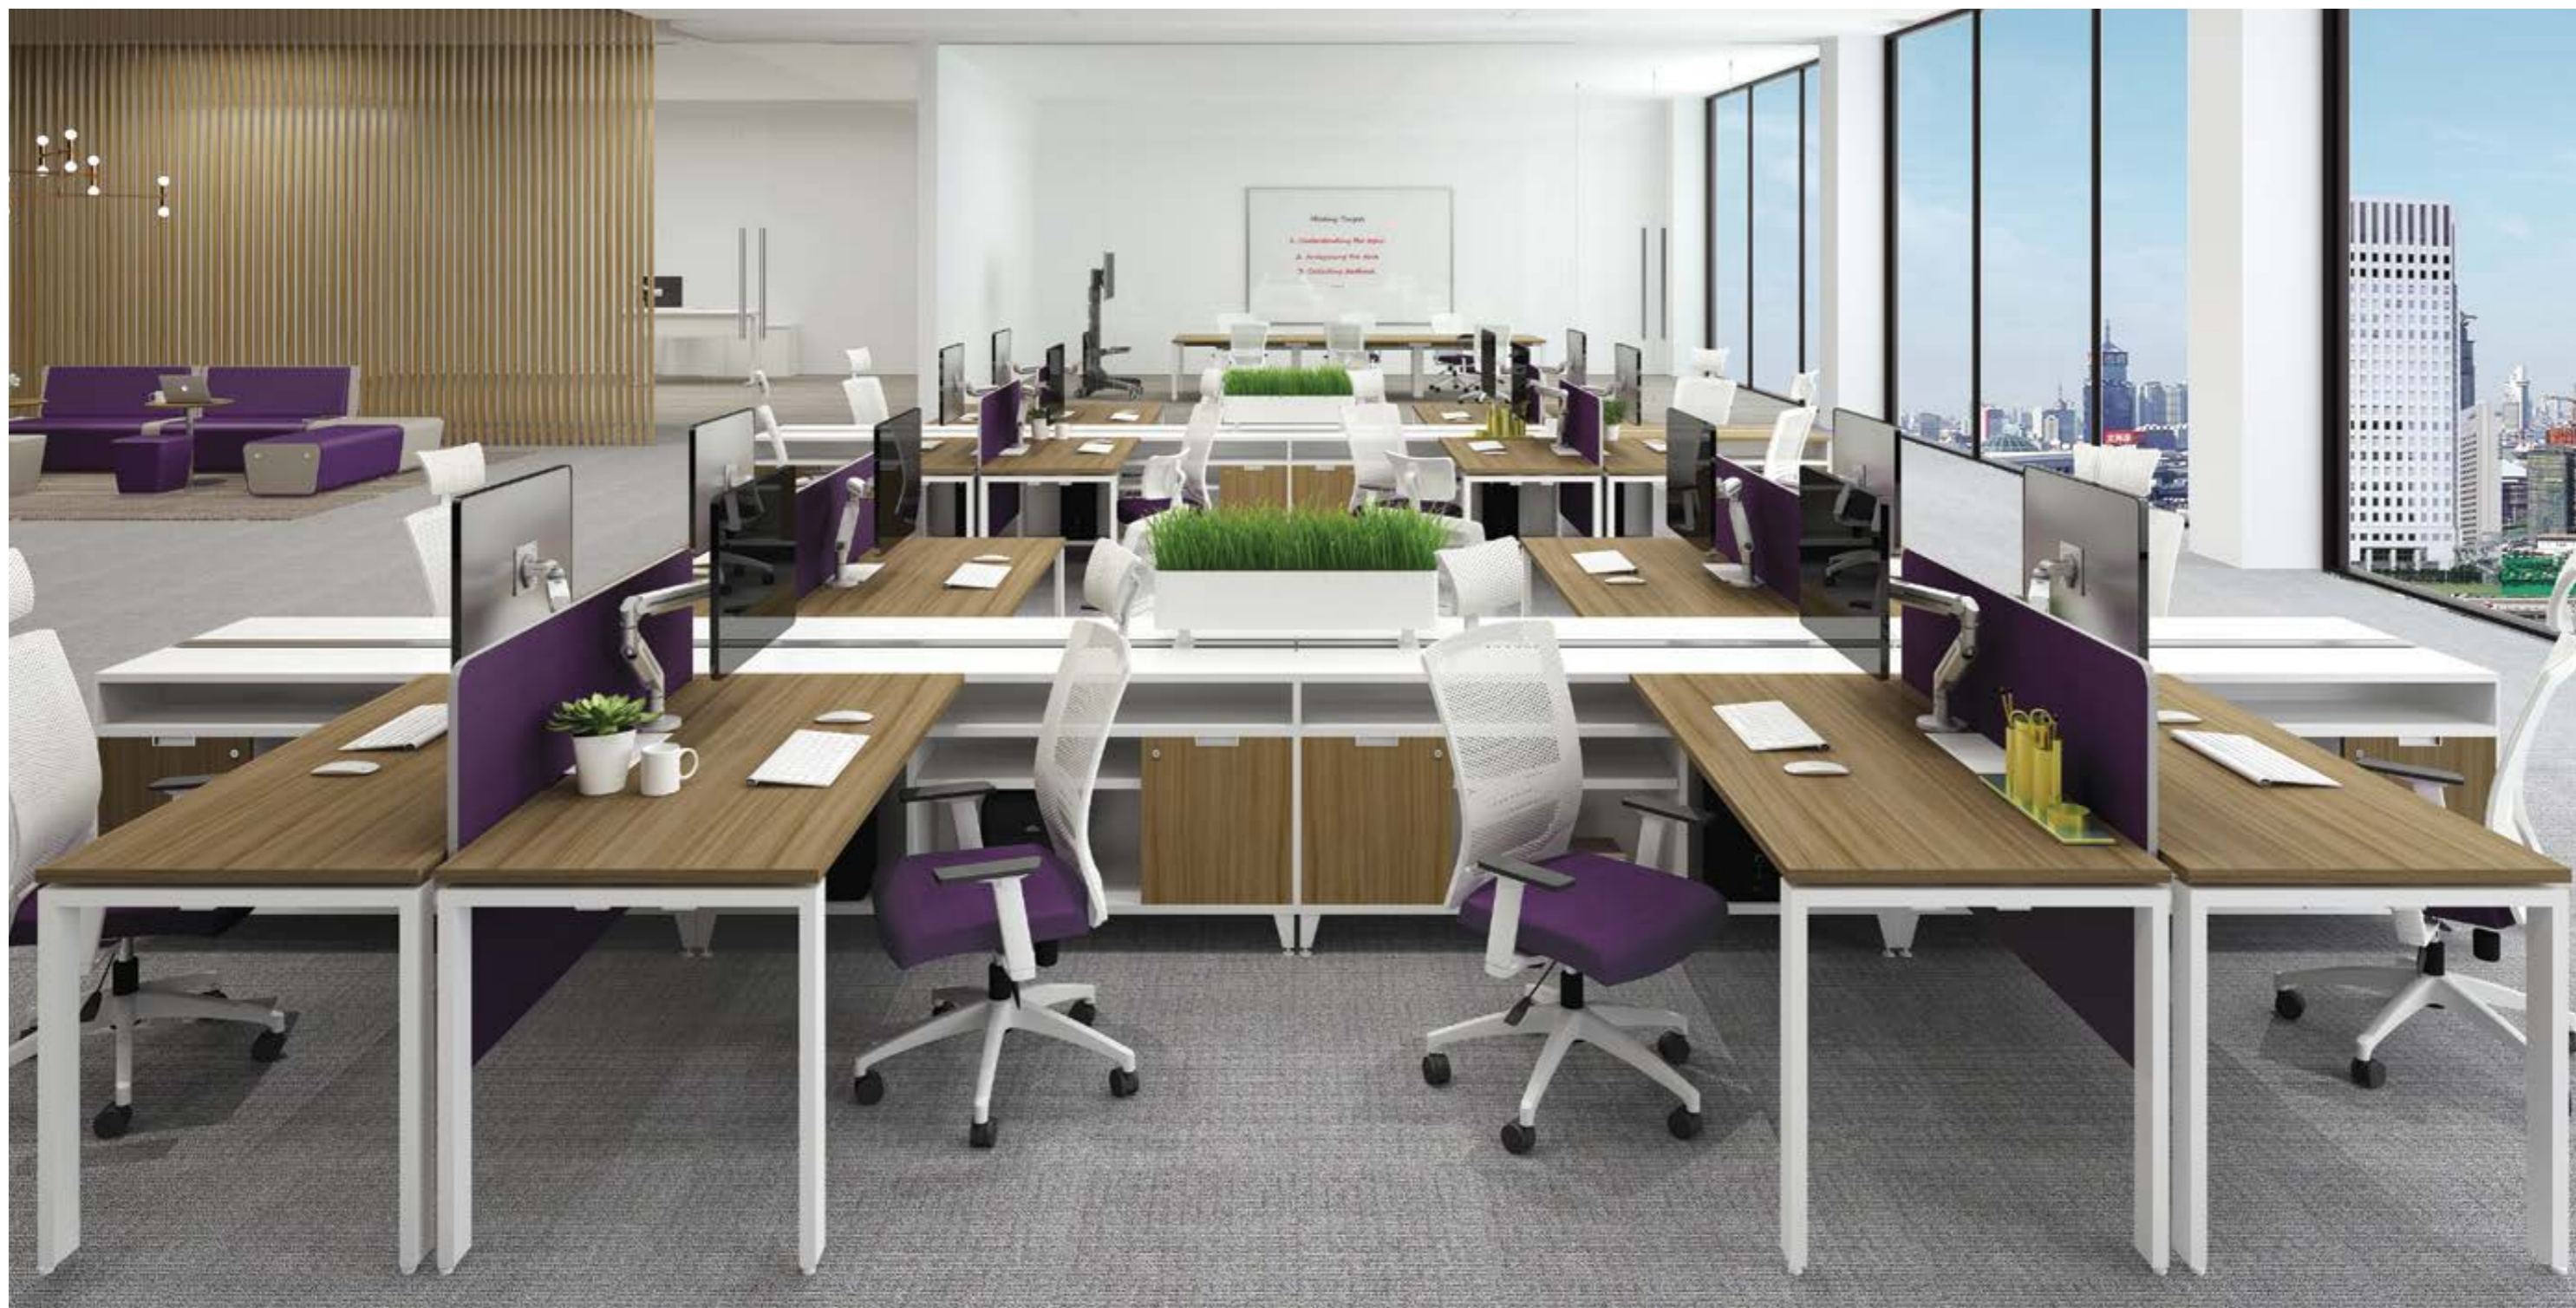

Seamlessly Integrated for Perfect Organization

组织完善 无缝整合

Avail Storage not only compliments a space, it can be incorporated with Avail Bench system to organize your unique way of working. From personalizing privacy to freeing up space for uninterrupted communications and collaboration, Avail Storage has you covered.

Avail 储存柜组合不仅便捷了空间的使用，而且能够完美整合 Avail 共享台系统，助您完善组织，配合您不同的工作模式。Avail 储存柜组合能让您保留有个性化的隐私，同时助您释放更多的协作空间，以实现与团队不间断的沟通联系。

Avail Storage with Avail Bench and 1001 Leg Style
Array Plus Chair
Meta Collaborative Seating

Avail 储存柜组合 配 Avail 共享台及 1001 款脚
优悦派高背椅连头枕
Meta 协作式座椅