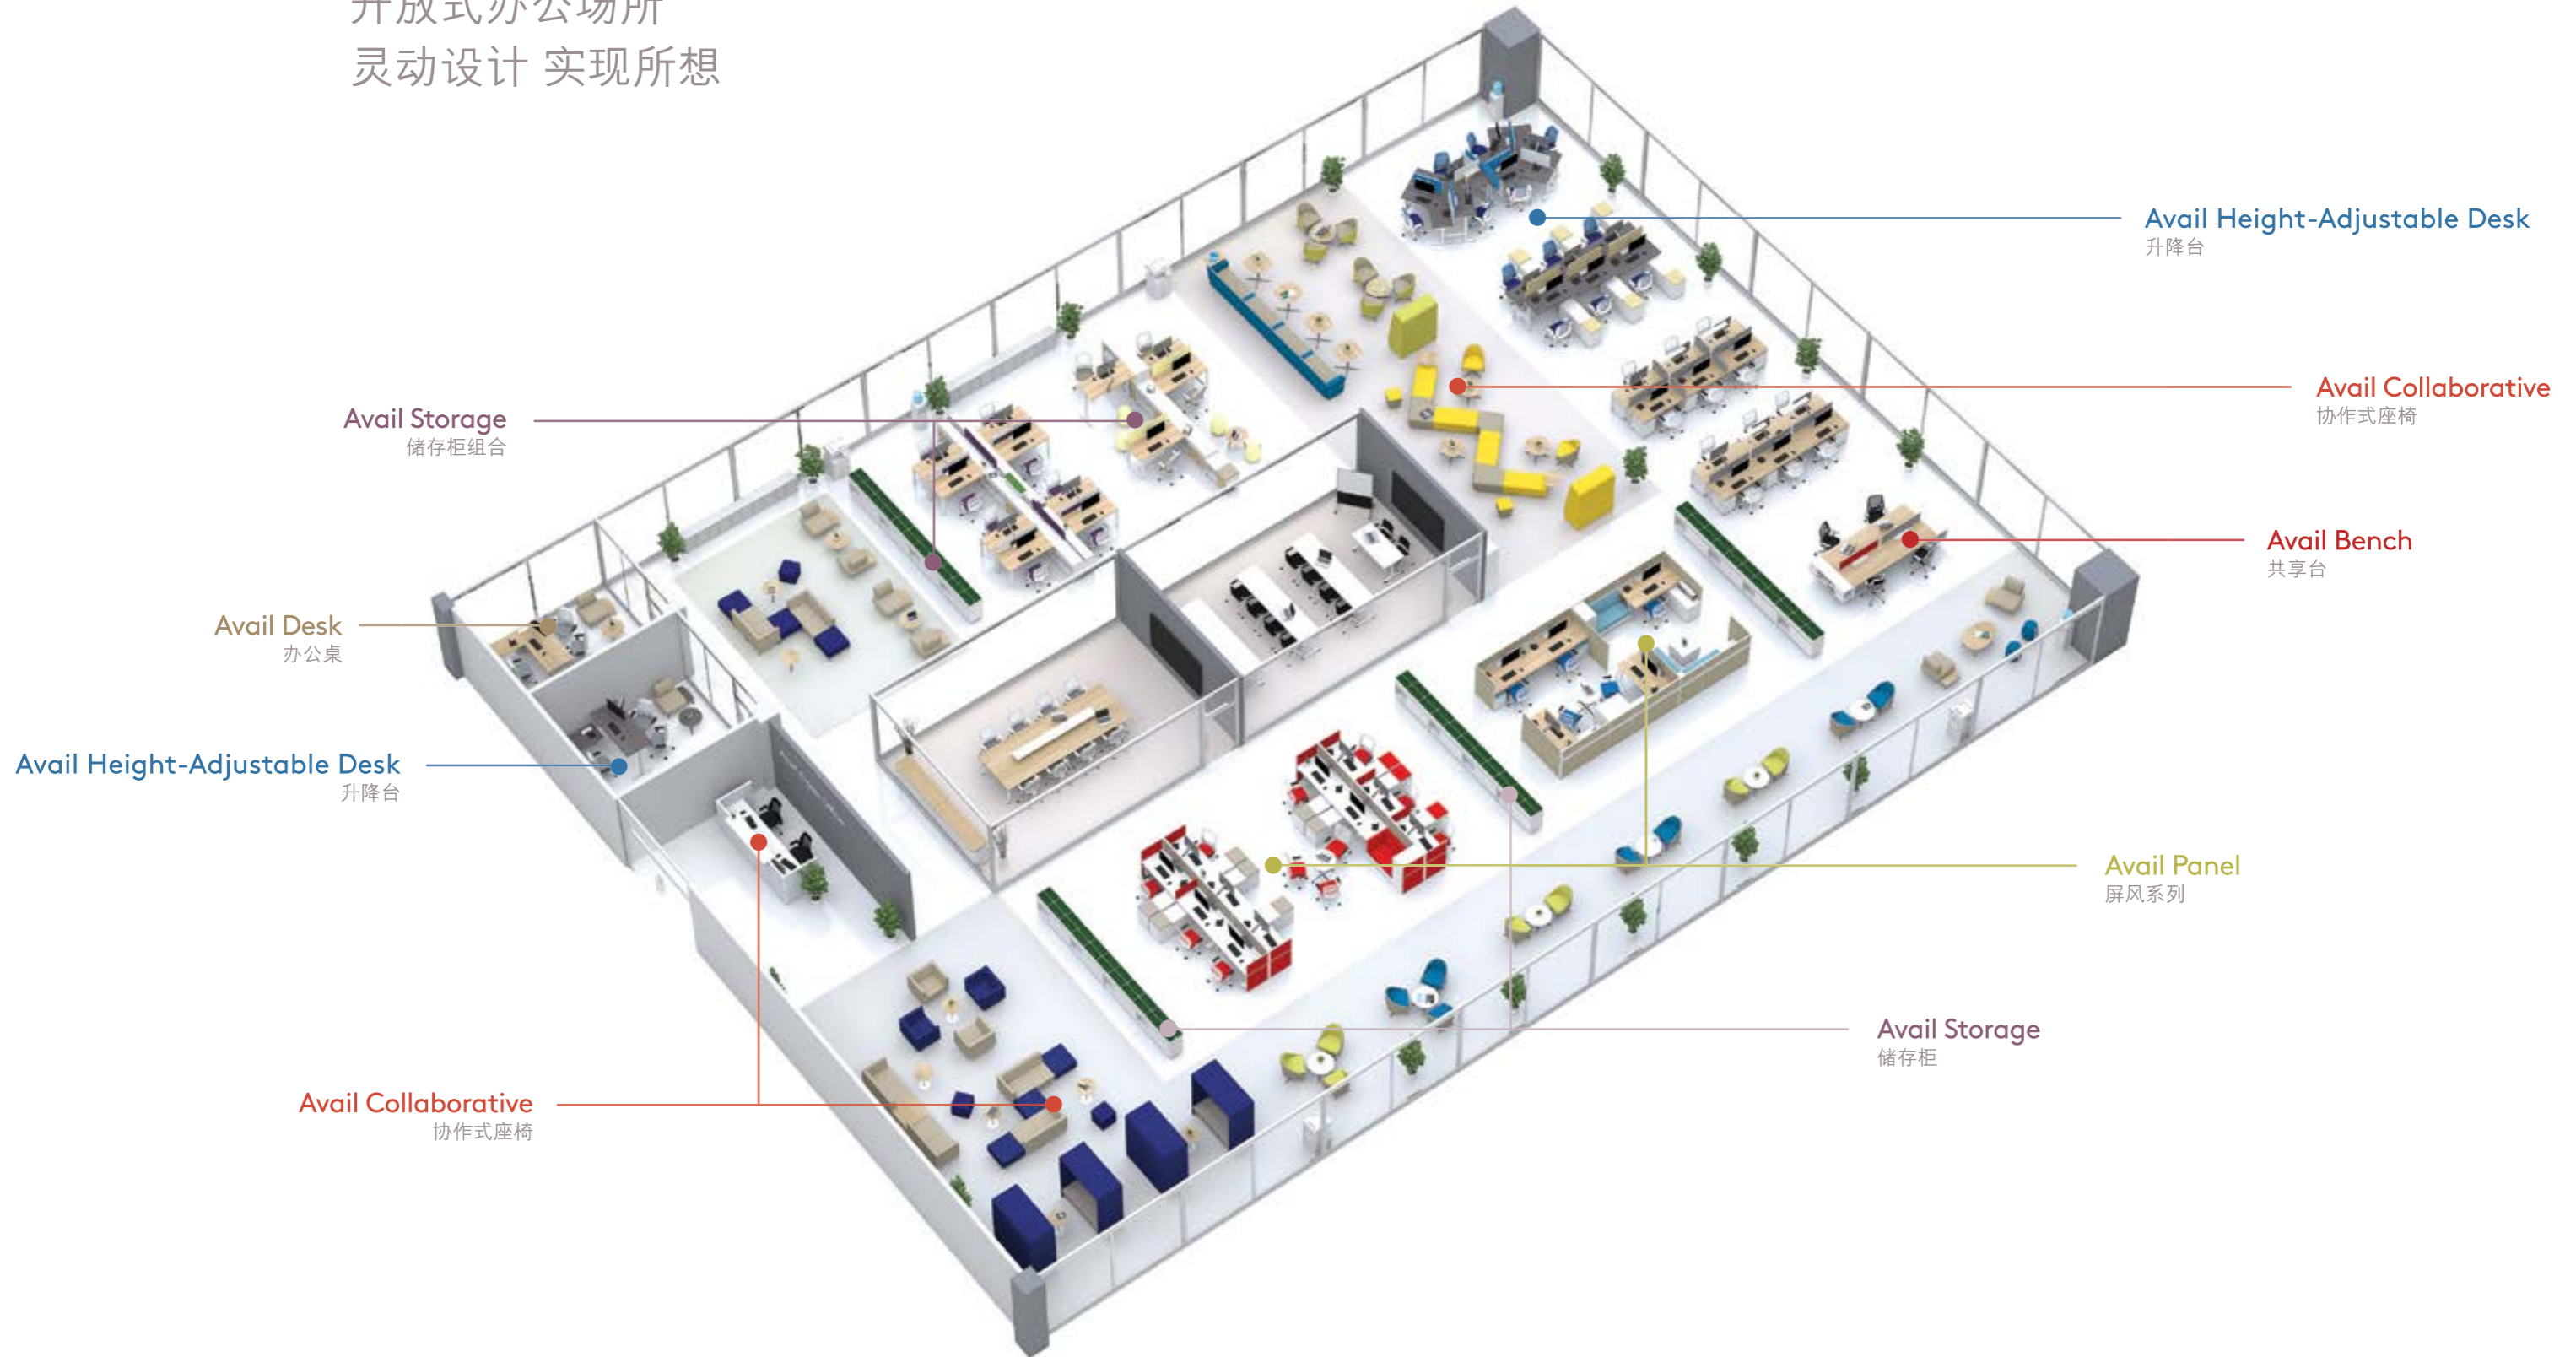

Avail开放式办公系列由一整套模块化办公组件组成，这些组件专为灵活搭配的理想工作空间而精心设计，可塑性高，并可自由重新配置组合。无论是现在还是未来，迎合各种办公场所趋势，打造崭新气息。Avail卓越的通用性特质，更能使您充分优化空间的使用，成就您开启业务潜力的最大可能。

Avail Bench  
共享台

Avail Height-Adjustable Desk  
升降台

Avail Collaborative  
协作式座椅

Avail Storage  
储存柜组合

Avail Panel  
屏风系列

Avail Desk  
办公桌

# Avail Open Office Designed workplaces for all

开放式办公场所  
灵动设计 实现所想

Avail Bench with Frameless Screen and  
8001 Leg Style  
Array Chair

Avail 共享台 帶无框桌上屏风 配8001款脚  
优悦座椅

## Avail Bench 共享台

**Save space.  
Promote Collaboration.**

Avail's open-plan benching solution helps you optimize the usage of space according to your needs and priorities. Clean-looking and easy to mix and match, our benching system helps you work, learn and connect better, whatever your work style.