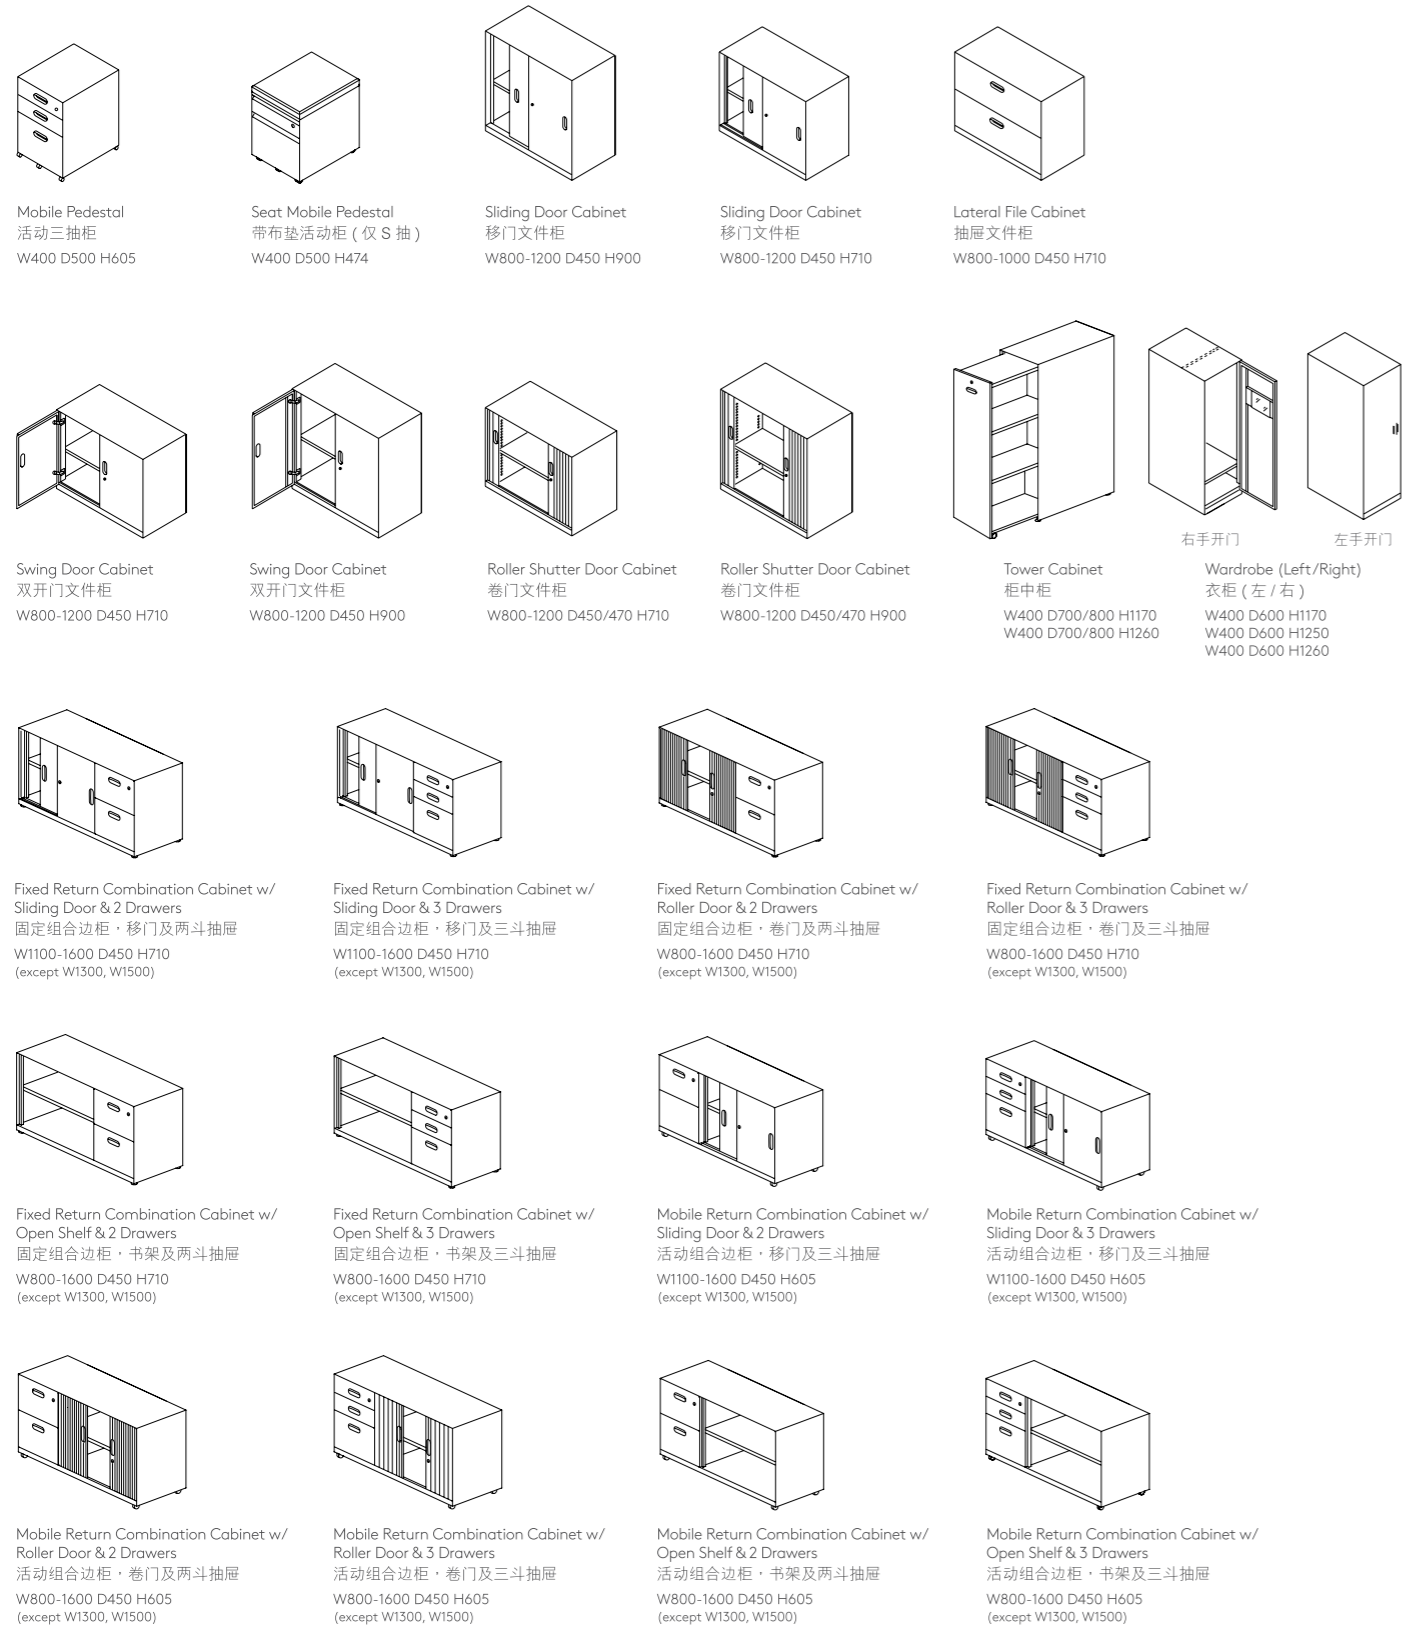

Metal Storage 金属储存柜

Metal Storage 金属储存柜