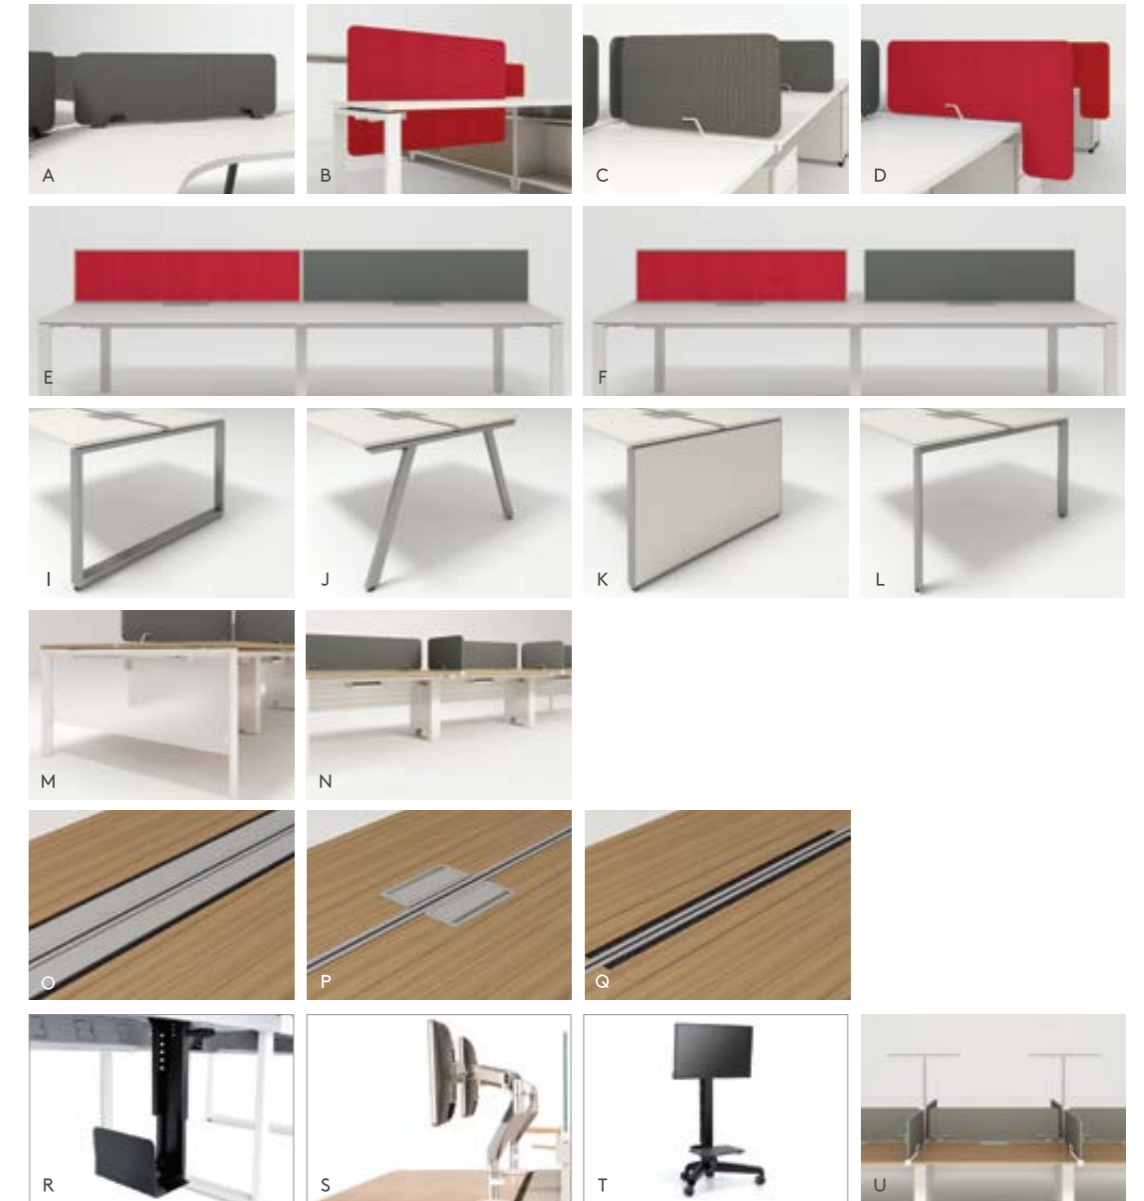

Avail Bench with Framed Screen, 8002 Leg Style and Side Hanging Cabinet  
MyTool Magazine Rack and Pencil Holder  
Meta Collaborative Seating  
Mimeo Chair

Avail 共享台带有柜桌上屏及8002 款脚及侧吊柜  
MyTool 杂志架、笔筒  
Meta 协作式座椅  
Mimeo 座椅

Product Highlight 产品特点

Avail Bench Cable Management  
Clean, Tidy and Tech-friendly

共享台走线管理  
干净整洁与高科技的完美结合

Tuck wires away neatly under work surface or route them through leg support with Avail's thoughtful cable management system designed especially for the cable management and digitally connected generation.

Avail周全的共享台走线管理系统将走线整洁地铺设于共享台底下或通过台脚支撑管理走线，专为电源连接和数字化联结的新一代的设计。

Desktop Screen 桌上屏风

- A. Desktop Frameless Screen 无框桌上屏风
- B. Desk Mount Frameless Screen 无框挂台屏风
- C. Divider Frameless Screen 无框分隔屏风
- D. P-shape Divider Screen P-型分隔屏风
- E. Desktop Framed Screen (Full Width) 桌上有框屏风 (全宽)
- F. Desktop Framed Screen (Half Width) 桌上有框屏风 (半宽)