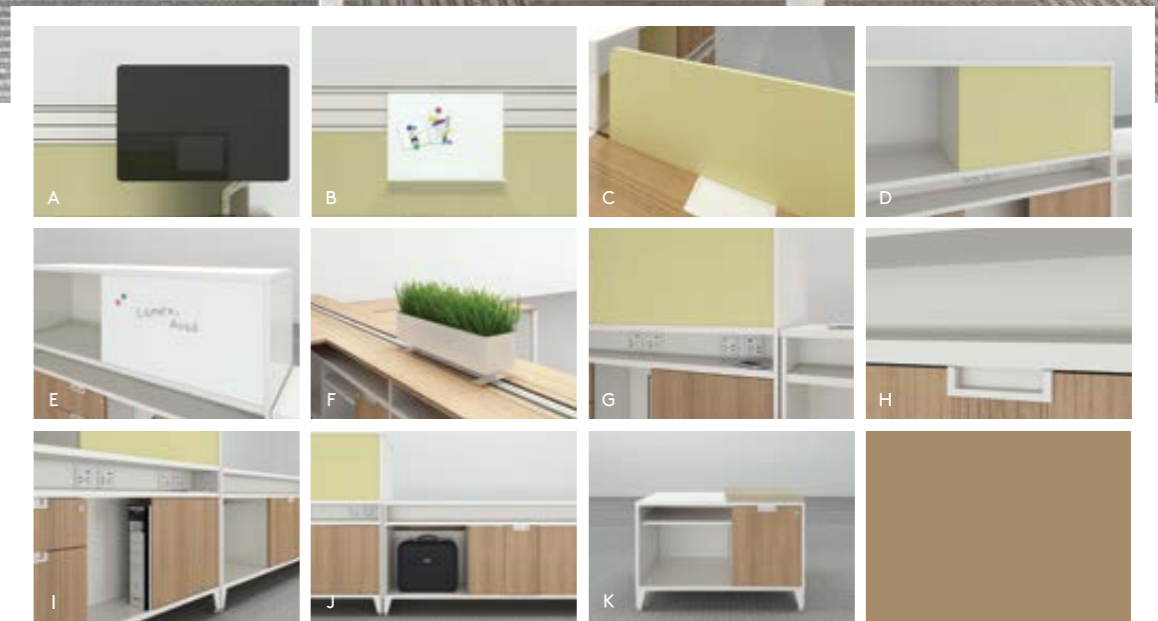

- A. Framed Screen and Monitor 有框屏风及显示器
- B. Hanging Whiteboard 可挂写字白板
- C. Frameless Screen 无框屏风
- D. Fabric Board 帆布板
- E. White Board 手写白板
- F. Flower Groove 花槽
- G. Mounting Rail 柜子线槽·方便走线
- H. Built-in Handle 内嵌式拉手
- I. CPU Storage 储物空间
- J. Personal Space Storage 私人物品储物空间
- K. Storage Seating Cushion 储物柜坐垫