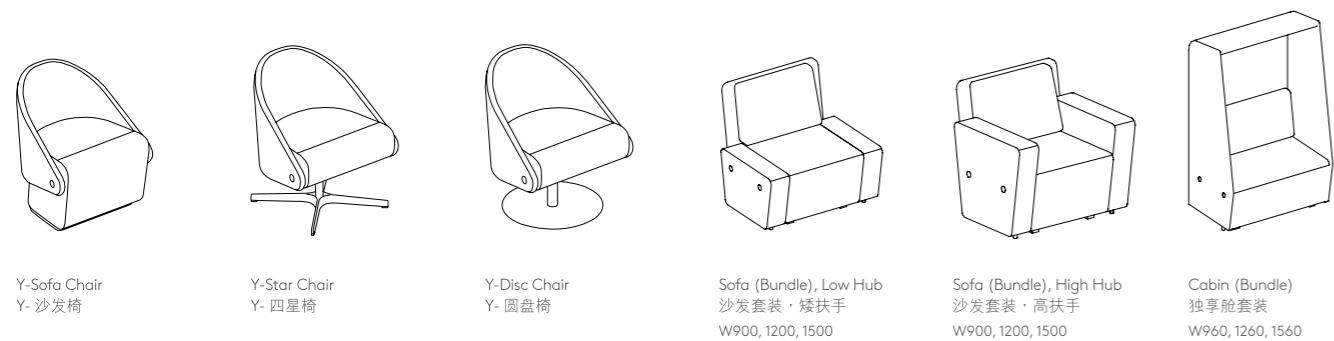

Meta Products 单品

Y-Sofa Chair
Y-沙发椅

Y-Star Chair
Y-四星椅

Y-Disc Chair
Y-圆盘椅

Sofa (Bundle), Low Hub
沙发套装·矮扶手
W900, 1200, 1500

Sofa (Bundle), High Hub
沙发套装·高扶手
W900, 1200, 1500

Cabin (Bundle)
独享舱套装
W960, 1260, 1560