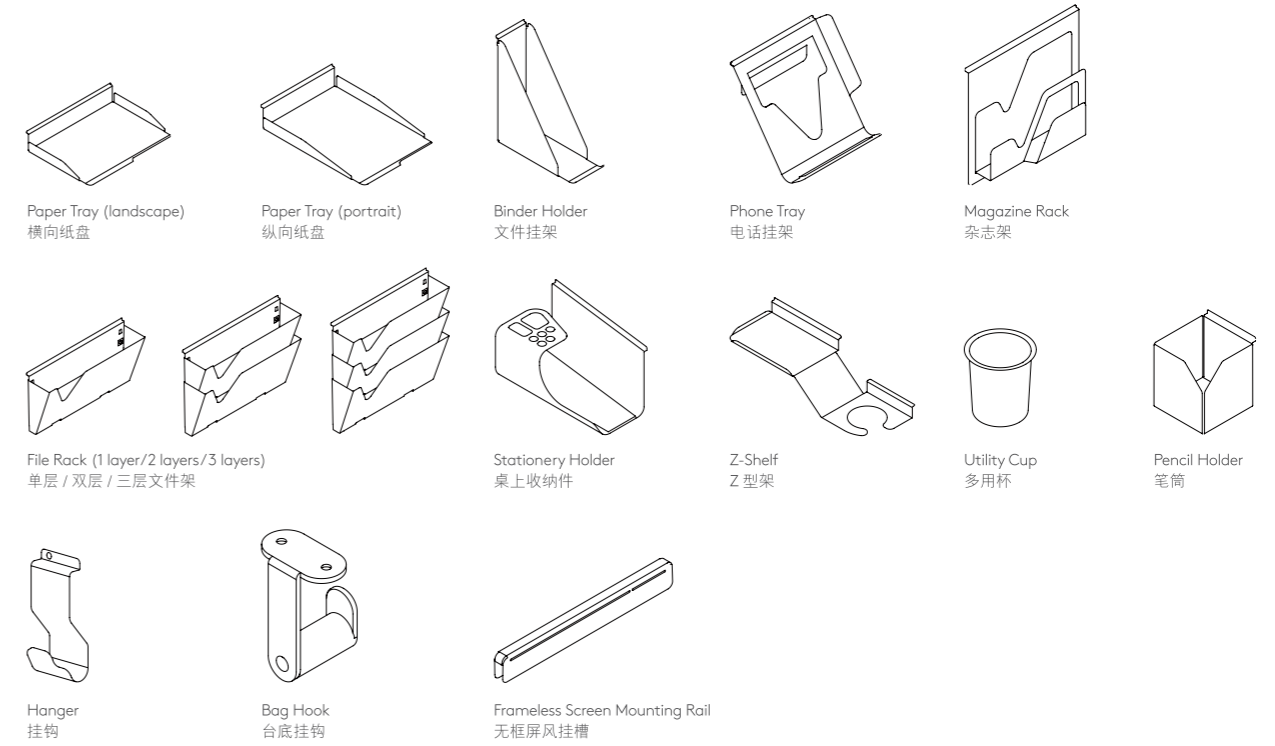

Accessories 配件

MyTool 工具