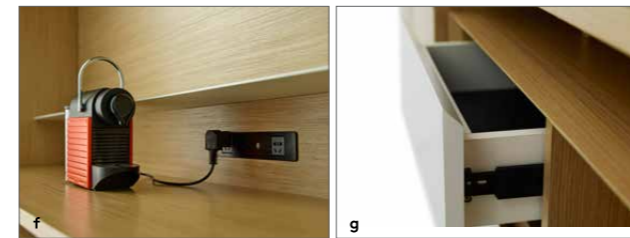

CABINET SET
f CONVENIENT POWER AND USB SOCKET SUPPORTS BYOD **g** FUNCTIONAL DRAWER WITH 45 DEGREE KNIFE EDGE DESIGN **h** SWING DOOR CABINET WITH HANGING RAIL **i** METAL SHELVING FOR DISPLAY ITEMS

墙柜组合
f 便捷的电源和USB插座可连接自携装置 BYOD，能提供随插即用功能 **g** 多功能抽屉配以45度斜边设计 **h** 掩门高柜备挂衣通 **i** 金属展示架