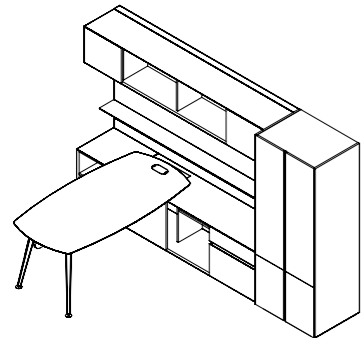

EXECUTIVE: MAIN DESK W/EXTENDED CABINET AND
HIGH WALL UNIT CABINET SET

OVERALL SIZE:
W3200 D2080 H2000

MAIN DESK W/EXTENDED CABINET
WORK WALL UNIT W/METAL SHELVING
HANGING CABINET
OPEN SHELF STORAGE
4-DOOR CABINET

OPTION(S):
WARDROBE: SINGLE 2-DOOR WARDROBE, 2-DOOR WARDROBE,
3-DOOR WARDROBE

行政空间：主桌带长边柜配高背景
墙柜组合

总尺寸：
W3200 D2080 H2000

主桌带长边柜
背景墙·带金属架
吊柜
空格柜
四门柜

可选配置：
衣柜：单上下门衣柜·双门衣柜·三门衣柜

EXECUTIVE: MAIN DESK W/SMART CABINET AND
HIGH WALL UNIT CABINET SET

OVERALL SIZE:
W2900 D2080 H2000

MAIN DESK W/SMART CABINET W/SLIDING SURFACE:
WORK WALL UNIT W/METAL SHELVING
HANGING CABINET
OPEN SHELF STORAGE
SINGLE 2-DOOR WARDROBE

OPTION(S):
WARDROBE: 2-DOOR WARDROBE, 3-DOOR WARDROBE,
4-DOOR CABINET

行政空间：主桌带智能边柜配高背景
墙柜组合

总尺寸：
W2900 D2080 H2000

主桌带智能边柜·带滑板
背景墙·带金属架
吊柜
空格柜
单上下门衣柜

可选配置：
衣柜：双门衣柜·三门衣柜·四门柜