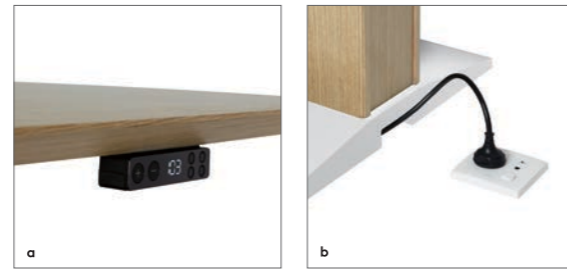

MOTORIZED HEIGHT ADJUSTMENT
灵活高度调整功能

a INTELLIGENT MEMORY CONTROL
b TABLE BASE DESIGN FOR HIDDEN CABLE MANAGEMENT TO REDUCE CLUTTER

a 智能记忆控制
b 隐蔽式底座设计，方便走线管理，以免减少紊乱