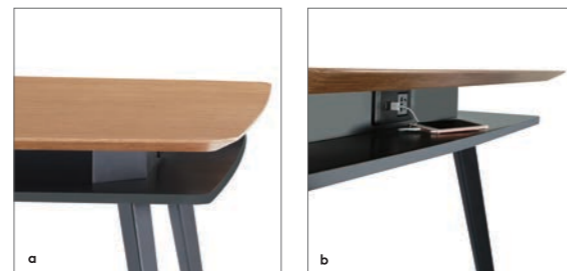

### Double-layer Table

双层会议桌

BUILT-IN MULTIPLE SOCKET SET ON ALL FOUR SIDES OF THE TABLE  
内置四面多功能插座设备

**Efficient team meeting** | Keep your work surfaces neat with a double-layer team table offering a convenient lower sill to rest devices. Built-in power sockets and USB ports on all sides support BYOD to enable efficient team meetings.

**高效团队会议** | 双层团队桌提供了一个便捷的二层台板，以便于放置电子移动设备，并可保持工作台表面整洁。此外，双层团队桌内置四面多功能插座及USB插座连接BYOD自携装置，能有效支持迅速的团队会议。

**a** LOWER LAYER OF TABLE SHELF TO HOLD PERSONAL DEVICE  
**b** CONVENIENT POWER AND USB SOCKET TO SUPPORT BYOD