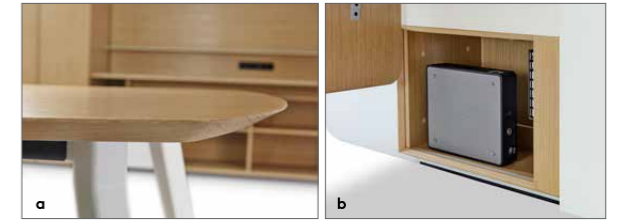

EXECUTIVE DESK WITH SMART CABINET
a SLOPE EDGE WITH SOFT ROUND CORNER **b** CPU STORAGE HIDDEN UNDER DESK **c** SIDE STORAGE **d** USB POWER SUPPORTS BYOD **e** SLIDING SURFACE
行政桌配智能边柜
a 软圆角斜边 **b** 桌底隐藏CPU存储空间 **c** 边柜存储 **d** USB插座可连接自携装置 BYOD，能提供随插即用功能 **e** 滑动工作台