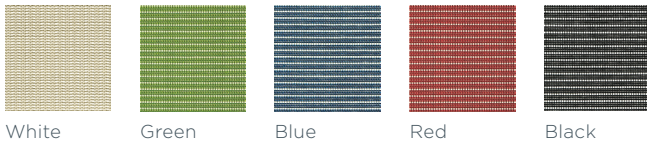

Verta

Task Chair

Verta is a high-performance chair that blends comfort with physical wellbeing. Regardless of body shape, our contoured back and adjustable seat align with a variety of vertebral forms and offer even distribution across pressure points. Featuring five mesh colors and two frame finishes, Verta's contemporary design is highly adaptive to suit any modern workplaces.

Features

- V-shaped back support
- Weight-activated motion
- 2D/4D Armrest Adjustment
- Seat Depth Adjustment

Verta Statement of Line

Task Chair

Overall Dimensions	39¾"-42⅞"H x 28⅜"W x 28⅜"D
Seat	16⅞"-19¾"H x 18¾"W x 16⅜"D - 18⅜"/16⅞"
Adjustable Arm	8¼"-12¼"H x 17⅞"-19⅞"W x 3½"D
Adjustable Lumber Height	2⅝"H (optional)

Mesh Back Colors

White Green Blue Red Black

Seat Fabric Colors

Alps Carambola Sky Blue Rose Pitch

Leather Back and Seat Colors

White Egg Shell Brown Demi Red Black

Back Carrier Finisher

Grey Black