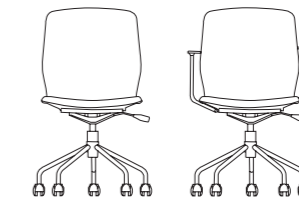

Multi-purpose Chair, 5-star Leg
with Castors
多用途座椅带五星脚滑轮

Armrest 扶手 w/or w/o Armrest
带扶手 / 不带扶手
Frame Color 框架颜色 Grey/Black
灰色 / 黑色
Height 椅高 890mm - 950mm
Depth 椅深 470mm
Width 椅阔 470mm (w/o Armrest 不带扶手)
560mm (w/Armrest 带扶手)
Seating Height 座高 460mm - 520mm
Seating Depth 座深 450mm
Seating Width 座阔 470mm