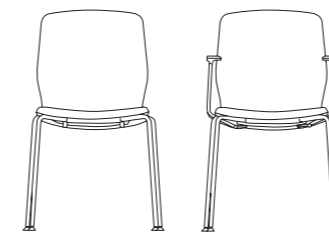

Venus Training and Multi-purpose Chair 傲悦培训及多用途座椅

Training and Multi-purpose Chair,
4-leg
培训及多用途座椅带四脚椅

Armrest 扶手 w/or w/o Armrest
带扶手 / 不带扶手
Frame Color 框架颜色 Grey/Black
灰色 / 黑色
Height 椅高 850mm
Depth 椅深 470mm
Width 椅阔 470mm (w/o Armrest 不带扶手)
560mm (w/Armrest 带扶手)
Seating Height 座高 440mm
Seating Depth 座深 450mm
Seating Width 座阔 470mm