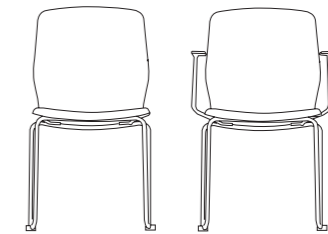

Training and Multi-purpose Chair,
4-leg
培训及多用途座椅带四脚椅

Training and Multi-purpose Chair,
4 Sled Leg
培训及多用途座椅带雪橇脚

Armrest 扶手 w/or w/o Armrest
带扶手 / 不带扶手
Frame Color 框架颜色 Grey/Black
灰色 / 黑色
Height 椅高 870mm
Depth 椅深 530mm
Width 椅阔 470mm (w/o Armrest 不带扶手)
560mm (w/Armrest 带扶手)
Seating Height 座高 450mm
Seating Depth 座深 450mm
Seating Width 座阔 470mm