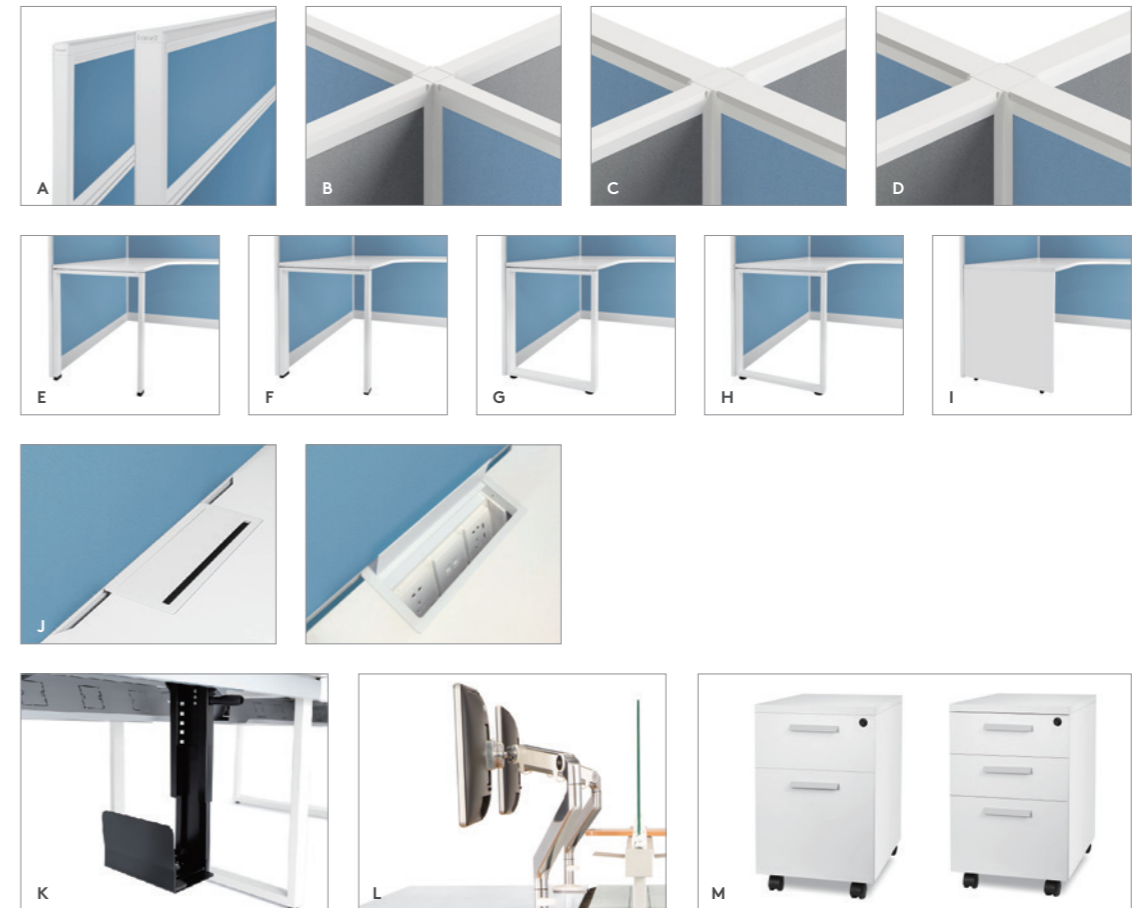

## Diverse Style Solutions for More Choices

万变组合 更多选择

Ever-changing office plans and diversified needs are easily solved through the S30 and S50 panel workstations. A multitude of panel design options are available, including open-work settings with low-panel heights, private spaces with high panels and storage solutions. Flexibility to reconfigure and adjust accordingly, a variety range of sizes, styles and materials are available to suit your look.

S30 和 S50 屏风工作台可以轻松满足不断变化的办公规划和空间多样化的需求。拥有众多屏风组合方案设计可供选择，其中包括具有矮屏风的开放式工作台、带有高屏风的私密空间，以及多种存储解决方案。整套屏风系统具有多种尺寸、造型和材质选择，通过高效灵活的重新配置和整合，全面满足您的审美需求。

Sizza S30 + S50 Panel and  
50 Square Open Leg  
S30 + S50屏风带50方形开口边脚