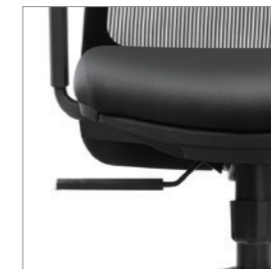

Adjustable Seat Height
可调节座椅高度

With the Lock Synchronized Mechanism, you can find your ideal sitting position by shifting your seat up or down.

可按您的需求调节椅座升降，为您锁定最舒适座椅位置。