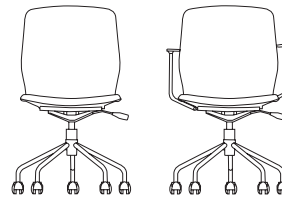

Bar Stool, High Sled Leg  
吧椅带高雪橇脚

Multi-purpose Chair, 4-star Leg, w/o or w/Armrest  
多用途座椅带四星脚，不带或带扶手

Multi-purpose Chair, 5-star Leg with Castors, w/o or w/Armrest  
多用途座椅带五星脚滑轮，不带或带扶手

## Venus Training and Multi-purpose Chair 傲悦培训及多用途座椅

Training and Multi-purpose Chair,  
4-leg  
培训及多用途座椅带四脚椅

Armrest 扶手 w/or w/o Armrest  
带扶手 / 不带扶手  
Frame Color 框架颜色 Grey/Black  
灰色 / 黑色  
Height 椅高 850mm  
Depth 椅深 470mm  
Width 椅阔 470mm (w/o Armrest 不带扶手)  
560mm (w/Armrest 带扶手)  
Seating Height 座高 440mm  
Seating Depth 座深 450mm  
Seating Width 座阔 470mm

Training and Multi-purpose Chair,  
4 Sled Leg  
培训及多用途座椅带雪橇脚

Armrest 扶手 w/or w/o Armrest  
带扶手 / 不带扶手  
Frame Color 框架颜色 Grey/Black  
灰色 / 黑色  
Height 椅高 870mm  
Depth 椅深 530mm  
Width 椅阔 470mm (w/o Armrest 不带扶手)  
560mm (w/Armrest 带扶手)  
Seating Height 座高 450mm  
Seating Depth 座深 450mm  
Seating Width 座阔 470mm

Multi-purpose Chair, 4-star Leg  
多用途座椅带四星脚

Armrest 扶手 w/or w/o Armrest  
带扶手 / 不带扶手  
Frame Color 框架颜色 Grey/Black  
灰色 / 黑色  
Height 椅高 900mm  
Depth 椅深 470mm  
Width 椅阔 470mm (w/o Armrest 不带扶手)  
560mm (w/Armrest 带扶手)  
Seating Height 座高 480mm  
Seating Depth 座深 450mm  
Seating Width 座阔 470mm