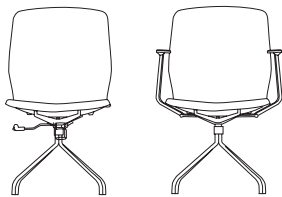

Bar Stool, High Sled Leg  
吧椅带高雪橇脚

Multi-purpose Chair, 4-star Leg, w/o or w/Armrest  
多用途座椅带四星脚，不带或带扶手

Multi-purpose Chair, 5-star Leg with Castors, w/o or w/Armrest  
多用途座椅带五星脚滑轮，不带或带扶手

## Venus Training and Multi-purpose Chair 傲悦培训及多用途座椅

Training and Multi-purpose Chair,  
4-leg  
培训及多用途座椅带四脚椅

Armrest 扶手 w/or w/o Armrest  
带扶手 / 不带扶手  
Frame Color 框架颜色 Grey/Black  
灰色 / 黑色  
Height 椅高 850mm  
Depth 椅深 470mm  
Width 椅阔 470mm (w/o Armrest 不带扶手)  
560mm (w/Armrest 带扶手)  
Seating Height 座高 440mm  
Seating Depth 座深 450mm  
Seating Width 座阔 470mm

Training and Multi-purpose Chair,  
4 Sled Leg  
培训及多用途座椅带雪橇脚

Armrest 扶手 w/or w/o Armrest  
带扶手 / 不带扶手  
Frame Color 框架颜色 Grey/Black  
灰色 / 黑色  
Height 椅高 870mm  
Depth 椅深 530mm  
Width 椅阔 470mm (w/o Armrest 不带扶手)  
560mm (w/Armrest 带扶手)  
Seating Height 座高 450mm  
Seating Depth 座深 450mm  
Seating Width 座阔 470mm