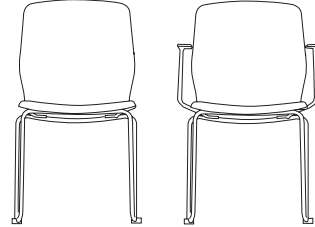

Training and Multi-purpose Chair,
4-leg
培训及多用途座椅带四脚椅

Training and Multi-purpose Chair,
4 Sled Leg
培训及多用途座椅带雪橇脚

Armrest 扶手 w/or w/o Armrest
带扶手 / 不带扶手
Frame Color 框架颜色 Grey/Black
灰色 / 黑色
Height 椅高 870mm
Depth 椅深 530mm
Width 椅阔 470mm (w/o Armrest 不带扶手)
560mm (w/Armrest 带扶手)
Seating Height 座高 450mm
Seating Depth 座深 450mm
Seating Width 座阔 470mm