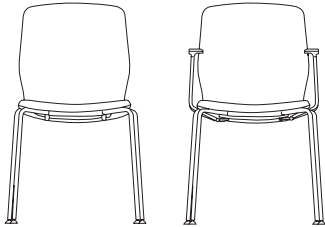

Venus Training and Multi-purpose Chair 傲悦培训及多用途座椅

Training and Multi-purpose Chair,
4-leg
培训及多用途座椅带四脚椅

Armrest 扶手 w/or w/o Armrest
带扶手 / 不带扶手
Frame Color 框架颜色 Grey/Black
灰色 / 黑色
Height 椅高 850mm
Depth 椅深 470mm
Width 椅阔 470mm (w/o Armrest 不带扶手)
560mm (w/Armrest 带扶手)
Seating Height 座高 440mm
Seating Depth 座深 450mm
Seating Width 座阔 470mm