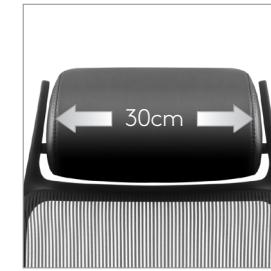

## 傲赏工作椅

Sponge Headrest  
海绵头枕

Breathable Mesh  
透气网背

Adjustable Lumbar Support  
可调节靠背支撑

Adjustable Seat Height  
可调节座椅高度

Adjustable Armrest  
可调节扶手

Adjustable Tension Control  
可调节拉力控制旋钮

Comfort Sponge Headrest  
舒适海绵头枕

With 30 cm width of sponge headrest, Villa, not only provides a comfortable support to your neck for relieving your neck pressure, but also supports your head thoroughly. It is suitable for different head sizes for comfort user experience.