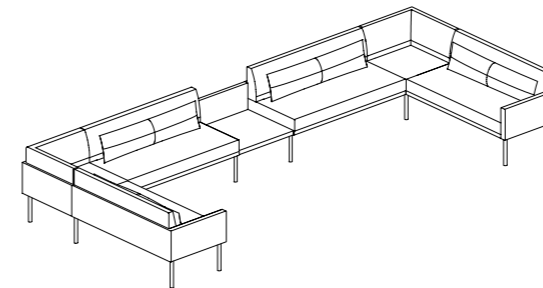

茶几台面与沙发在空间中进行了一次平整完美的连接，用最少的支撑脚的结构诠释着简约之美。

Perfect Fit Module

完美和谐的模块搭配

The width of the sofa perfectly aligns with the Avail panel to create a polished setting for interactions, supervision and mentoring.

Perch沙发的宽度与Avail屏风格度的宽度相对齐，为协作、监督和指导等工作创造一种令人愉悦的环境。

Statement of line 产品线

Setting 组合

Open Space
Armless Sofa with Tables Set
W2800 D2800 H745

Sofa
1-Seater Sofa, Armless

Table
L Shape Table
Corner Table

OPTION(S)
Long cushion for 700W

开放式空间
无扶手沙发带茶几组合
W2800 D700 H745

沙发
一人位沙发·无扶手

茶几
L形茶几
转角茶几

可选配置：
长靠枕用于700W 沙发

Open Space
Armless & Half Height Sofa with
Tables Set
W4900 D2100 H745

Sofa
2-Seater Sofa, Armless
2-Seater Sofa, Left Arm
2-Seater Sofa, Right Arm
700W Corner Sofa