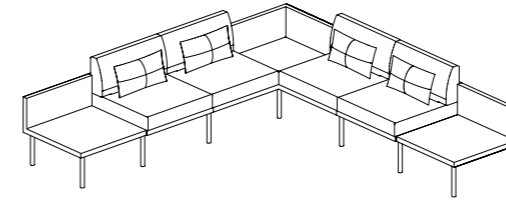

Perch与Avail屏风的配搭运用，浑然一体、完美精致，为经理和主管在开放空间创建一个私人交流区域，以便在岗位内与团队进行快速互动和协作。

Surface Alignment

茶几表面平整连接

The surface of table is level with the armrest of sofa which is both merged to become a simple structure with fewer legs.

茶几台面与沙发在空间中进行了一次平整完美的连接，用最少的支撑脚的结构诠释着简约之美。

Perfect Fit Module

完美和谐的模块搭配

The width of the sofa perfectly aligns with the Avail panel to create a polished setting for interactions, supervision and mentoring.

Perch沙发的宽度与Avail屏风格度的宽度相对齐，为协作、监督和指导等工作创造一种令人愉悦的环境。

Statement of line 产品线

Setting 组合

Open Space
Armless Sofa with Tables Set
W2800 D2800 H745

Sofa
1-Seater Sofa, Armless

Table
L Shape Table
Corner Table

OPTION(S)
Long cushion for 700W

开放式空间
无扶手沙发带茶几组合
W2800 D700 H745

沙发
一人位沙发·无扶手

茶几
L形茶几
转角茶几

可选配置：
长靠枕用于700W 沙发

Open Space
Armless & Half Height Sofa with
Tables Set
W4900 D2100 H745

Sofa
2-Seater Sofa, Armless
2-Seater Sofa, Left Arm
2-Seater Sofa, Right Arm
700W Corner Sofa