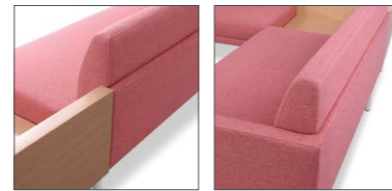

通过两方向或三方向共用脚将沙发与茶几连接，减少视觉上的混乱，用最少的脚实现沙发底部简洁干净的结构。而纤细的圆柱脚设计进一步营造出轻盈高贵的外观感觉。

Corner and End Tables

转角茶几和平面茶几

Occasional tables join to sofa module as continuous surface for keeping things easy to reach. Power hub or wireless charger is standard option for all tables, allowing opportunistic powering of personal devices while collaborating.

茶几连接到沙发模块作为延伸的台面，以便于存取物品触手可及。为了满足团队在协作时提供个人通讯设备充电的需求，所有茶几款式可选配无线充电器或组合电源做为标准配置。

Top-notch Back Detail

顶级的背部细节

A handsome notched back perfectly realized exemplify attention to detail and high level of upholstery craftsmanship.