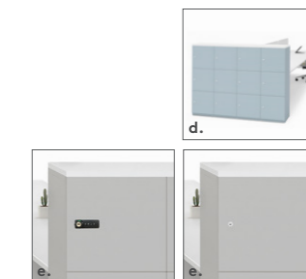

Metal Locker for Bench - Solid Series

共享台钢制储物柜 - 纯色系列

- d. Locker for Bench integrates seamlessly with the Avail bench, providing additional storage spaces for the entire team.
- e. Digital lock or key random is optional for selection in all lockers.
- d. 共享台储物柜可与 Avail 共享台完美配搭使用，为团队增添更多个人物品的储存空间。
- e. 所有储物柜可选用密码锁或任意锁。