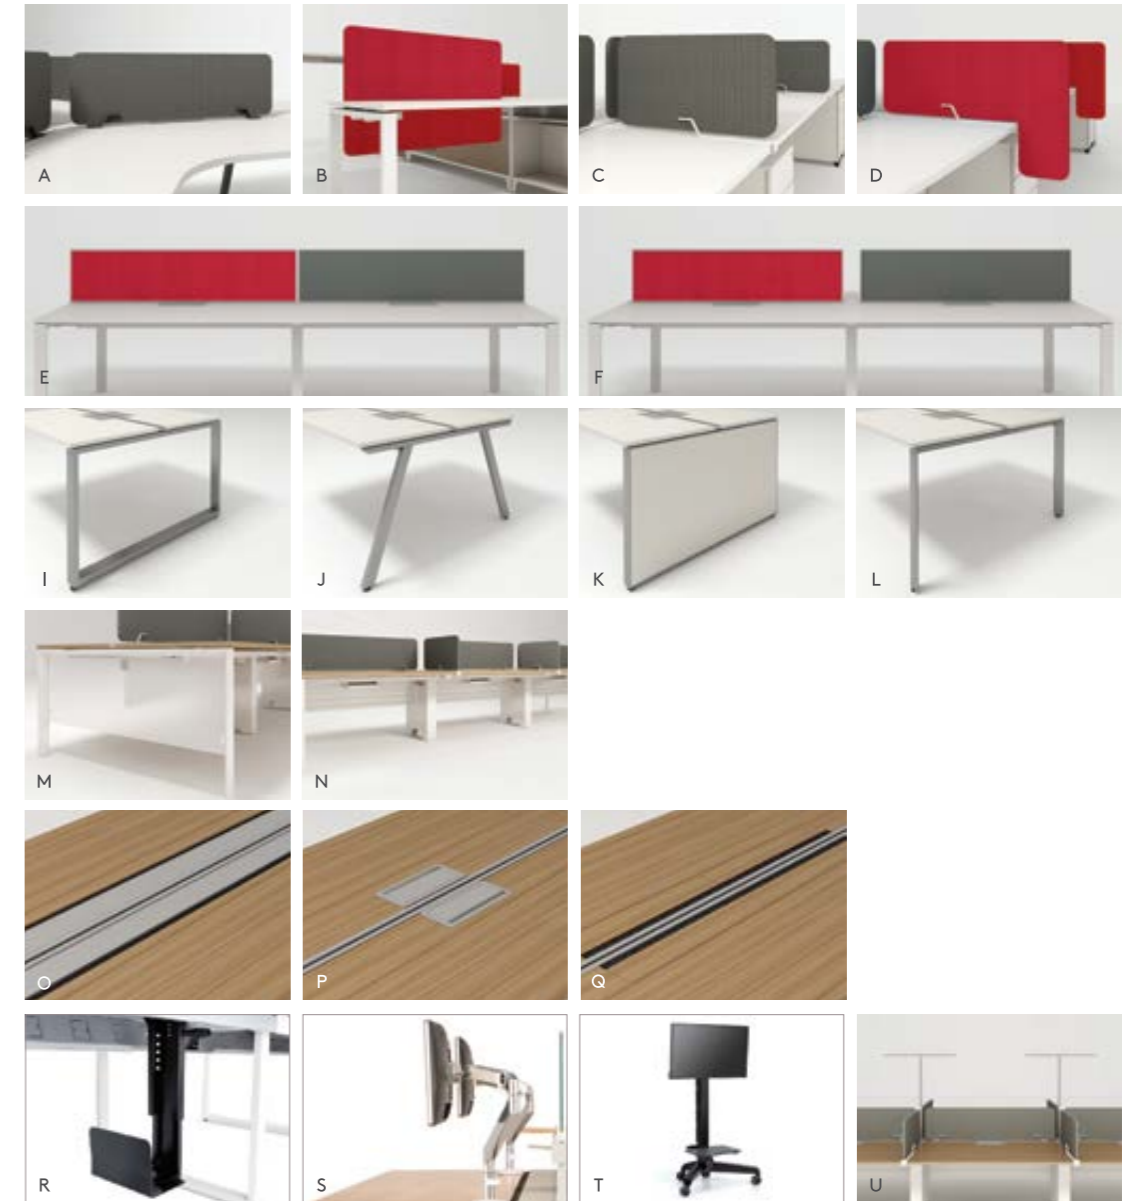

Avail Bench with Framed Screen, 8002 Leg Style and Side Hanging Cabinet
MyTool Magazine Rack and Pencil Holder
Meta Collaborative Seating
Mimeo Chair

Avail 共享台带有柜桌上屏及8002 款脚及侧吊柜
MyTool 杂志架、笔筒
Meta 协作式座椅
Mimeo 座椅

Product Highlight 产品特点

Avail Bench Cable Management
Clean, Tidy and Tech-friendly

共享台走线管理
干净整洁与高科技的完美结合

Tuck wires away neatly under work surface or route them through leg support with Avail's thoughtful cable management system designed especially for the cable management and digitally connected generation.

Avail周全的共享台走线管理系统将走线整洁地铺设于共享台底下或通过台脚支撑管理走线，专为电源连接和数字化联结的新一代的设计。

Desktop Screen 桌上屏风

- A. Desktop Frameless Screen 无框桌上屏风
- B. Desk Mount Frameless Screen 无框挂台屏风
- C. Divider Frameless Screen 无框分隔屏风
- D. P-shape Divider Screen P-型分隔屏风
- E. Desktop Framed Screen (Full Width) 桌上有框屏风 (全宽)
- F. Desktop Framed Screen (Half Width) 桌上有框屏风 (半宽)