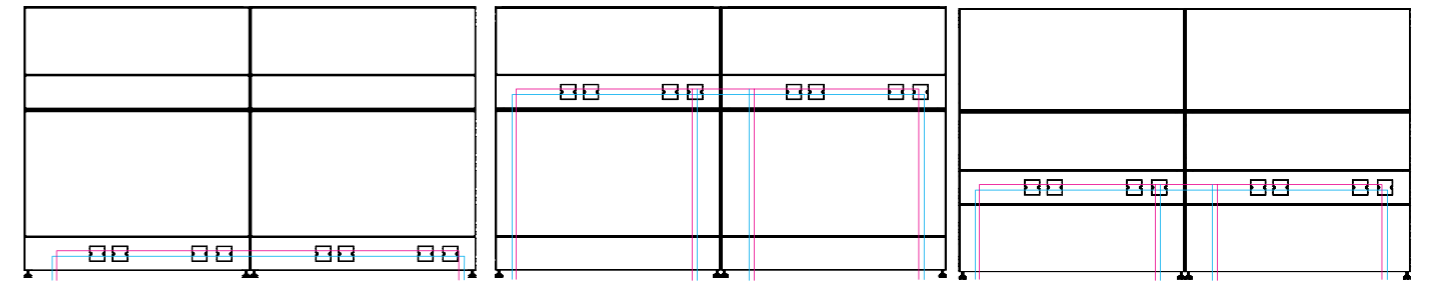

Avail Panel A30™/A50™/A66™ 屏风系列

A66™ Connecting Post 连接柱

A66™ connecting post
A66™ 连接柱

A66™ & A30™
connecting post
A66™ & A30™ 连接柱

A66™ Support 支撑

MFC End Leg, with No Cable
Management Underneath Desk
MFC 边脚 (配台底无走线)
D: 600,700,800

MFC Middle Leg
MFC 中间脚
D: 600,700,800

MFC End Leg, with No Cable
Management Underneath Desk
MFC 边脚 (配台底无走线)
D: 600,700,800

Cantilever: Left/Right/Middle
悬臂支撑: 左/右/中

A66™ Power Management 走线

Cabling and Socket Cut Outs at Floor Level
地脚走线

Cabling and Socket Under Work Surface with Vertical Internal
Raceway
台上横走线

Cabling and Socket Above Work Surface with Vertical Internal
Raceway
台底 5H 横走线