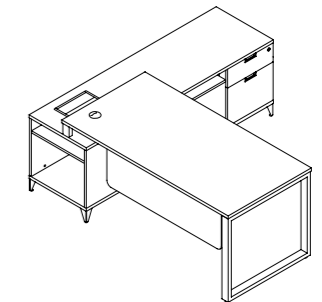

Supervisor Desk
w/Open Shelf & 2 Drawers
主管桌
带空格柜·两格抽屉