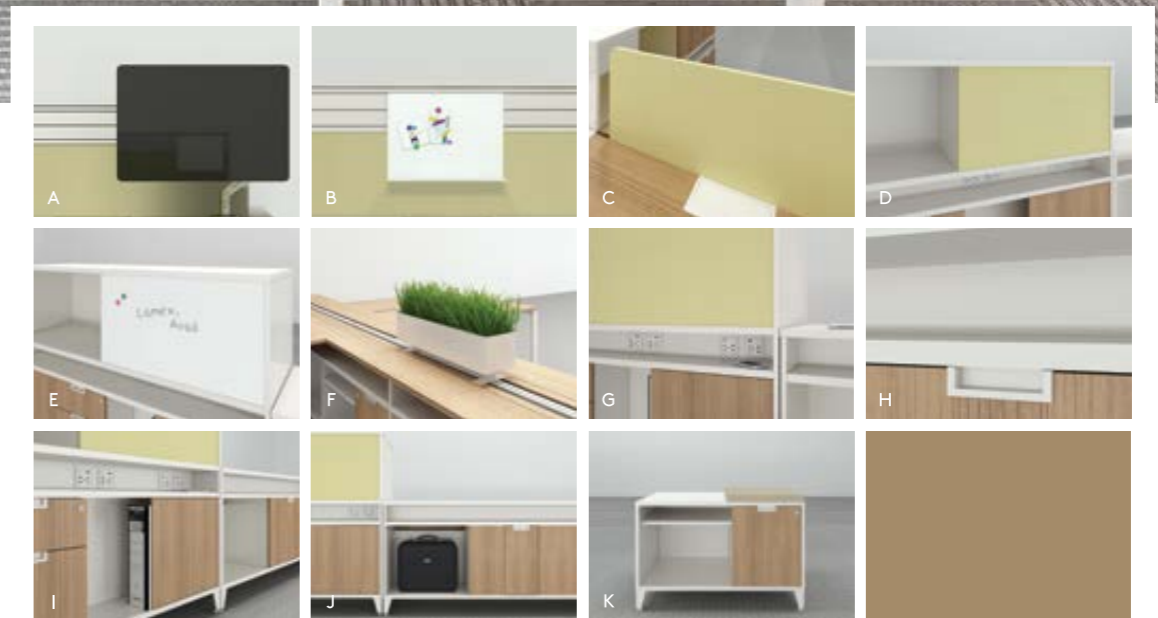

- A. Framed Screen and Monitor 有框屏风及显示器
- B. Hanging Whiteboard 可挂写字白板
- C. Frameless Screen 无框屏风
- D. Fabric Board 帆布板
- E. White Board 手写白板
- F. Flower Groove 花槽
- G. Mounting Rail 柜子线槽·方便走线
- H. Built-in Handle 内嵌式拉手
- I. CPU Storage 储物空间
- J. Personal Space Storage 私人物品储物空间
- K. Storage Seating Cushion 储物柜坐垫