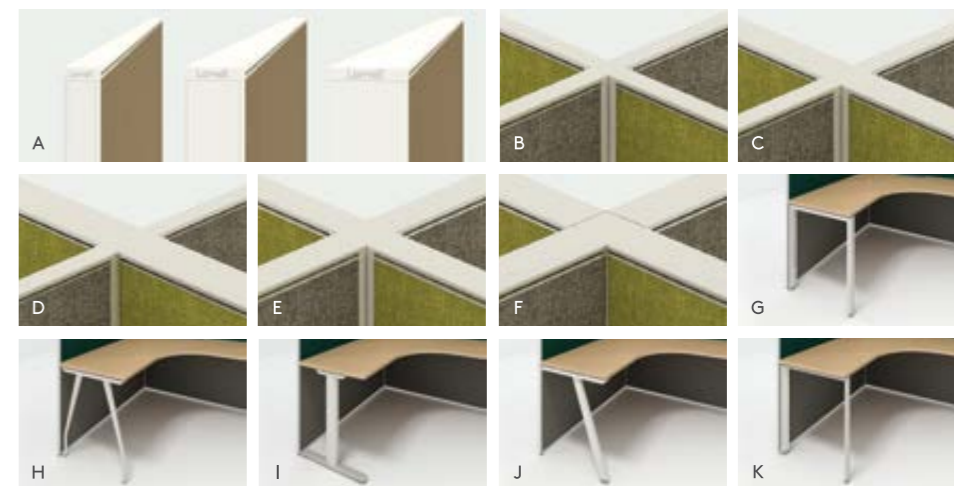

A66™ Cable Management
走线管理

Smart cable management - Roomy cable ducts allow wires to run inside A66™ workstation panels freely and discreetly. Socket plugs are located either on trunking or directly on the panel tile for ease of access.

智能走线管理 - Avail周全的A66™屏风走线管理系统，屏风内大容量的空间可将走线和电线在框架内自由分布，而且每个框架均可上线，真正做到四通八达走线管理，方便使用。

A30™/A50™/A66™ has more than 10 finish for selection. For details, please refer to A30™/A50™/A66™ Statement of Line on P.85.

A30™/A50™/A66™ 备有多个10种材质选择。有关详细说明，请参考 P.85 Avail Panel A30™/A50™/A66™ 屏风系列产品线。

A30™/A50™ Panel Appearance
A30™/A50™ 屏风外观

A. A30™/A50™/A66™ Panel Thickness 30mm/50mm/66mm A30™/A50™/A66™ 屏风 板材厚度为30mm/50mm/66mm	B. A30™+A30™ Panel 屏风 C. A30™+A50™ Panel 屏风 D. A30™+A66™ Panel 屏风 E. A50™+A50™ Panel 屏风 F. A66™+A66™ Panel 屏风

Design Platform Leg
同平台支撑脚

G. 1001 Leg Style 款脚 H. 2000 Leg Style 款脚 I. 3000 Leg Style 款脚 J. 5003 Leg Style 款脚 K. 8001 Leg Style 款脚

A66™ Panel Appearance
A66™ 屏风外观

L. Whole Framed Panel 整格屏风 M. Divided Framed Panel 半格屏风 N. A66™ High Leg Panel A66™ 高脚屏风

A66™ Application
A66™ 应用

O. Hanging Shelf & Cabinet 吊升架及吊柜 P. Counter Desk 接待台 Q. Marker Board 写字白板