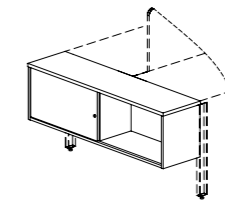

Hanging Cabinet 吊柜

Single Sliding Cabinet
单趟门柜
W: 1200,1400,1600
D: 360