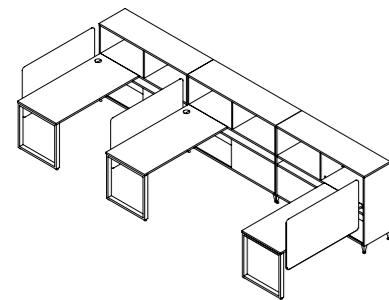

Cluster of 3 workstations,
Single Cabinet w/Open Shelf
三人工作站
单边高柜·带空格柜