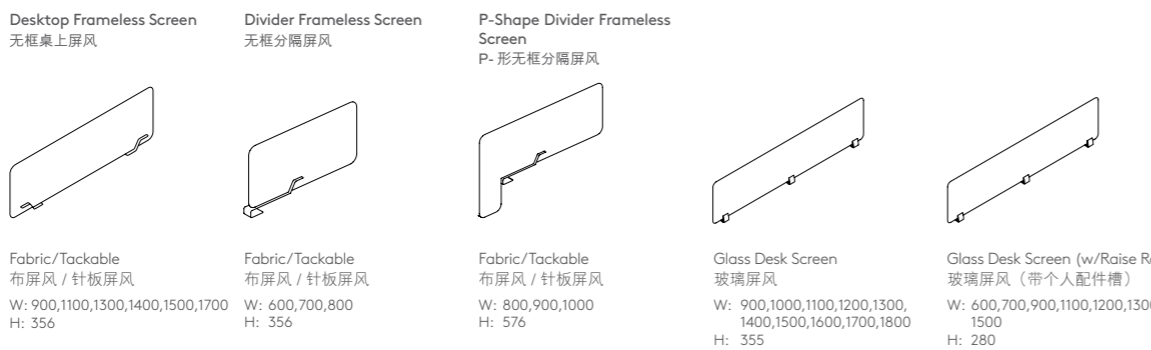

Desktop Screen 桌上屏风

Desktop Frameless Screen 无框屏风

Desktop Framed Screen 有框屏风

Framed Screen (w/o Press Bar)
有框屏风 (无压条)
W: 626,726,826,1200,1400,1600
H: 784

Bench Side Desk Mount Screen 共享台侧挂台屏风