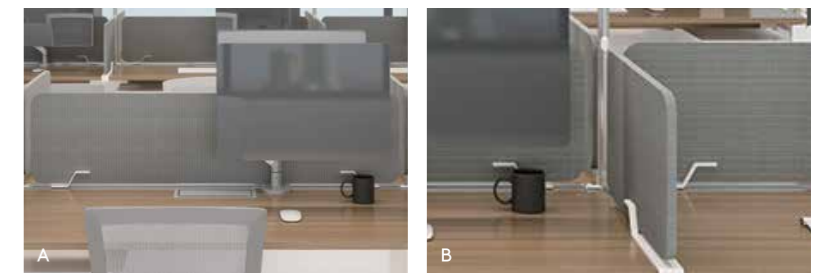

A. Desk Frameless Screen 无框桌上屏风
B. Divider Frameless Screen 无框桌上分隔屏风

Avail Bench Conference Table and 8001 Leg Style
Array Chair

Avail 共享会议台 配8001款脚
优悦座椅