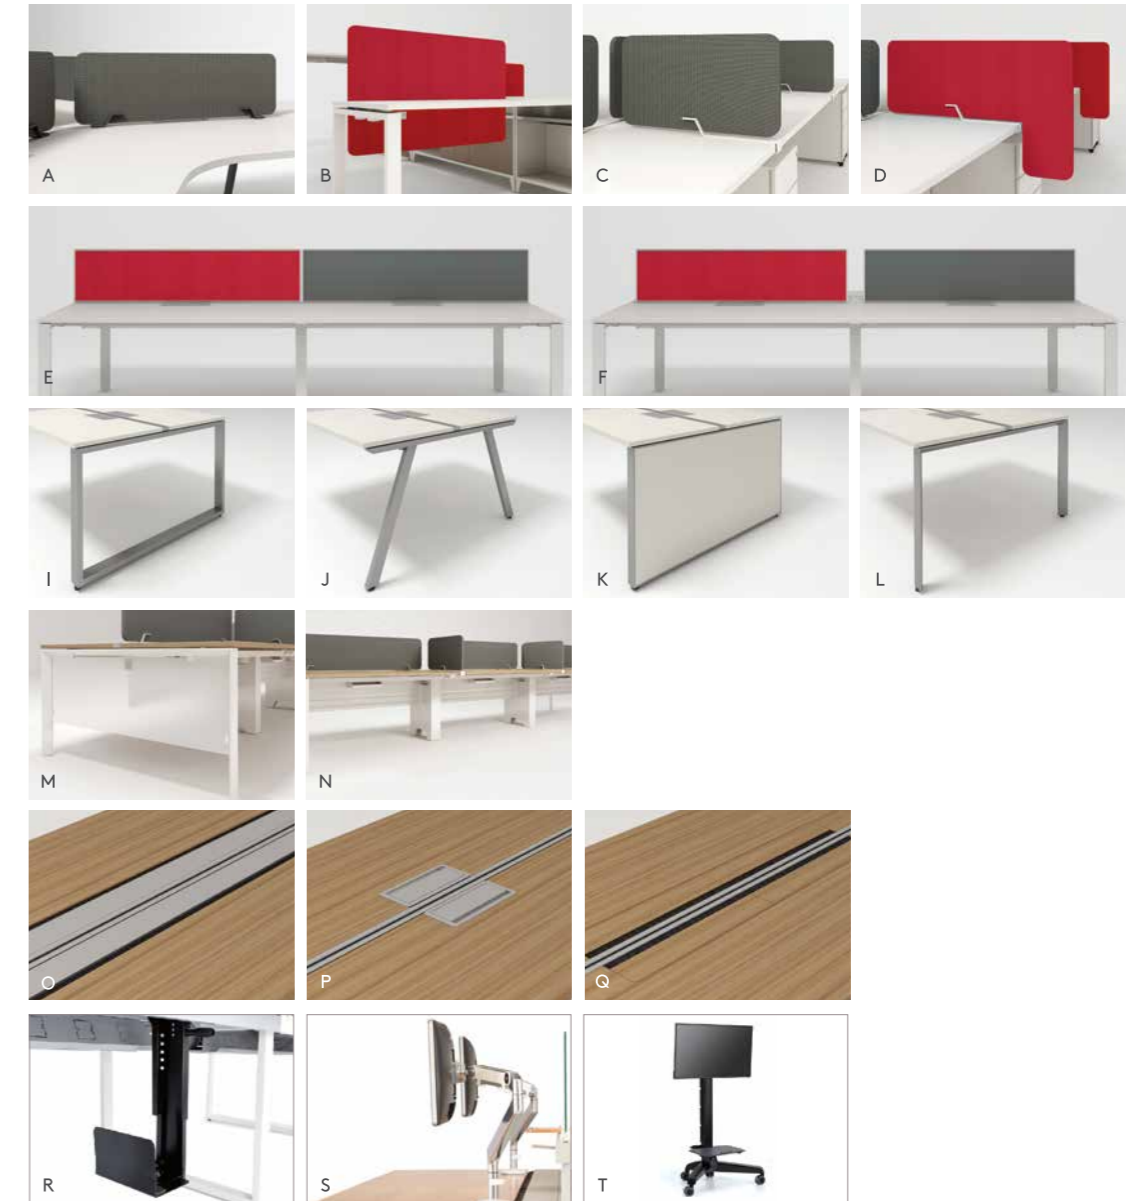

Product Highlight 产品特点

Avail Bench Cable Management
Clean, Tidy and Tech-friendly

共享台走线管理
干净整洁与高科技的完美结合

Tuck wires away neatly under work surface or route them through leg support with Avail's thoughtful cable management system designed especially for the cable management and digitally connected generation.

Avail周全的共享台走线管理系统将走线整洁地铺设于共享台底下或通过台脚支撑管理走线，专为电源连接和数字化联结的新一代的设计。

Desktop Screen 桌上屏风

- A. Desktop Frameless Screen 框桌上屏风
- B. Desk Mount Frameless Screen 框挂台屏风
- C. Divider Frameless Screen 框分隔屏风
- D. P-shape Divider Screen P-型分隔屏风
- E. Desktop Framed Screen (Full Width) 桌上有框屏风 (全宽)
- F. Desktop Framed Screen (Half Width) 桌上有框屏风 (半宽)

Design Leg Platform 平台化支撑脚架

- I. 1002 Style 款脚
- J. 5000 Style 款脚
- K. 6000 Style 款脚
- L. 8002 Style 款脚
- M. Leg Modesty Board (Acrylic/MFC) 脚档板 (亚克力/MFC)
- N. Modesty Panel 台底档板

Flip Top 翻盖

- O. End-to-end Flip Top 全铝翻盖
- P. 300/400/500 Aluminum Flip Top 300/400/500 铝翻盖
- Q. Flip Top with Wooden Brush 木毛刷翻盖

Work Tools 办公配件

- R. CPU 电脑主机架
- S. Monitor Arm 显示器支架
- T. Media Center 多媒体移中心