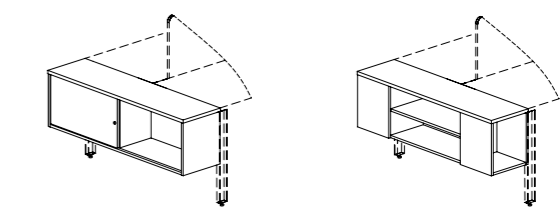

Hanging Cabinet 吊柜

Single Sliding Cabinet
单趟门柜
W: 1200,1400,1600
D: 360

Three Sides Open Cabinet
三面开口柜
W: 1200,1400,1600
H: 360