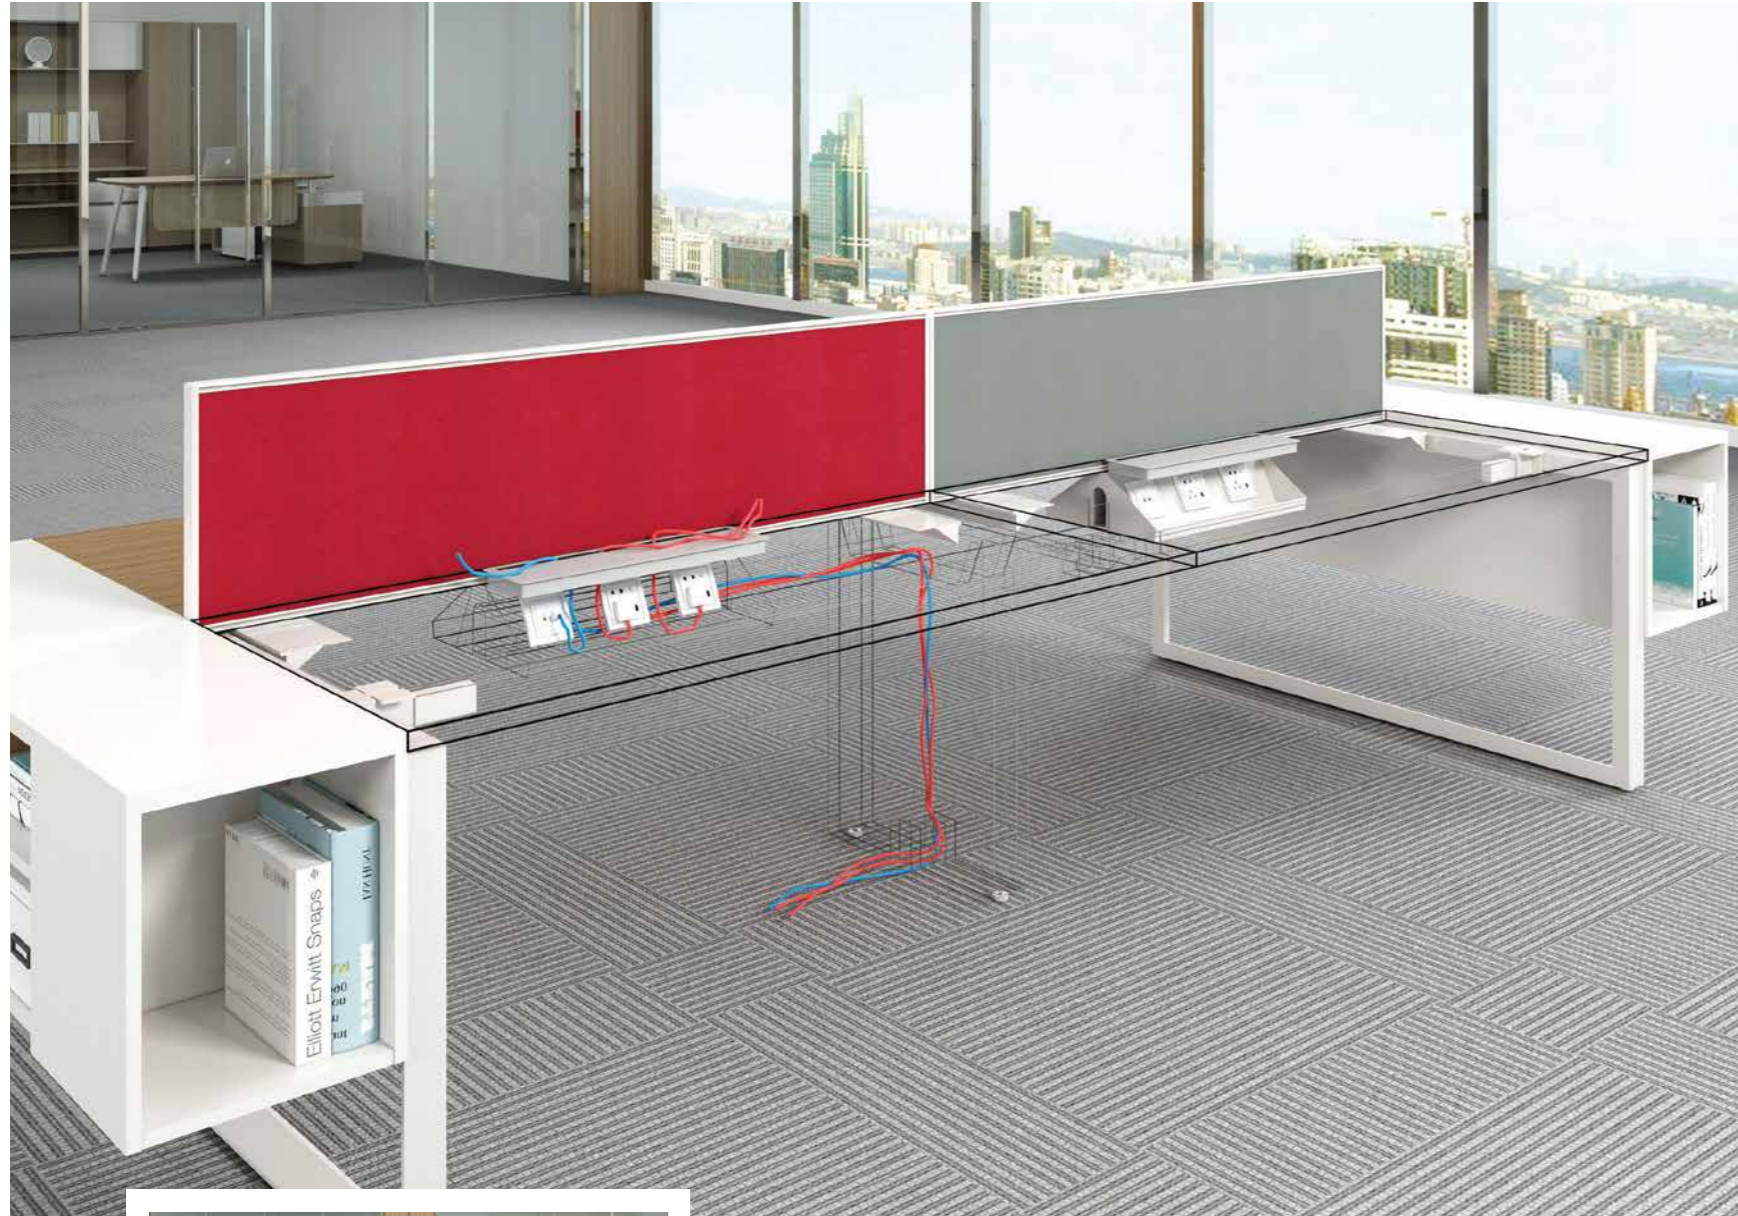

Avail 共享会议台 配8001款脚
优悦座椅

Avail Bench Side Storage Personalize Your Space

单边储存式共享台
重新整合存储 个性化打造

Simple, efficient and versatile, the integrated storage system is designed for user-friendliness. Use it to store bulky belongings or anything that you need within an arm's stretch to facilitate your work.

简约、高效和高通用性，是储存柜组合易于使用设计的特质。可使用它储存自己的大件重物或任何触手可得的物件，以方便工作。

Side Hanging Cabinet
侧吊柜

Side Hanging Cabinet lets you store often-used work and personal items within an arm's stretch.

侧吊柜的设计是让您将经常使用的工作和个人物品放置于触手可及的地方。

Product Highlight 产品特点

Avail Bench Cable Management
Clean, Tidy and Tech-friendly

共享台走线管理
干净整洁与高科技的完美结合

Tuck wires away neatly under work surface or route them through leg support with Avail's thoughtful cable management system designed especially for the cable management and digitally connected generation.