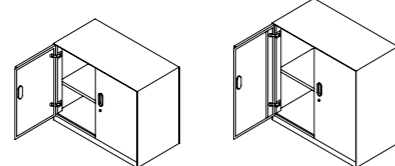

Cube Metal Storage 易彩金属储存柜

Metal Storage 金属储存柜

Fixed Metal Filing Return Cabinet 钢制固定文件组合边柜

Fixed Metal Swing Door Cabinet
钢制固定双开门边柜
W: 800-1200
D: 450
H: 710,900