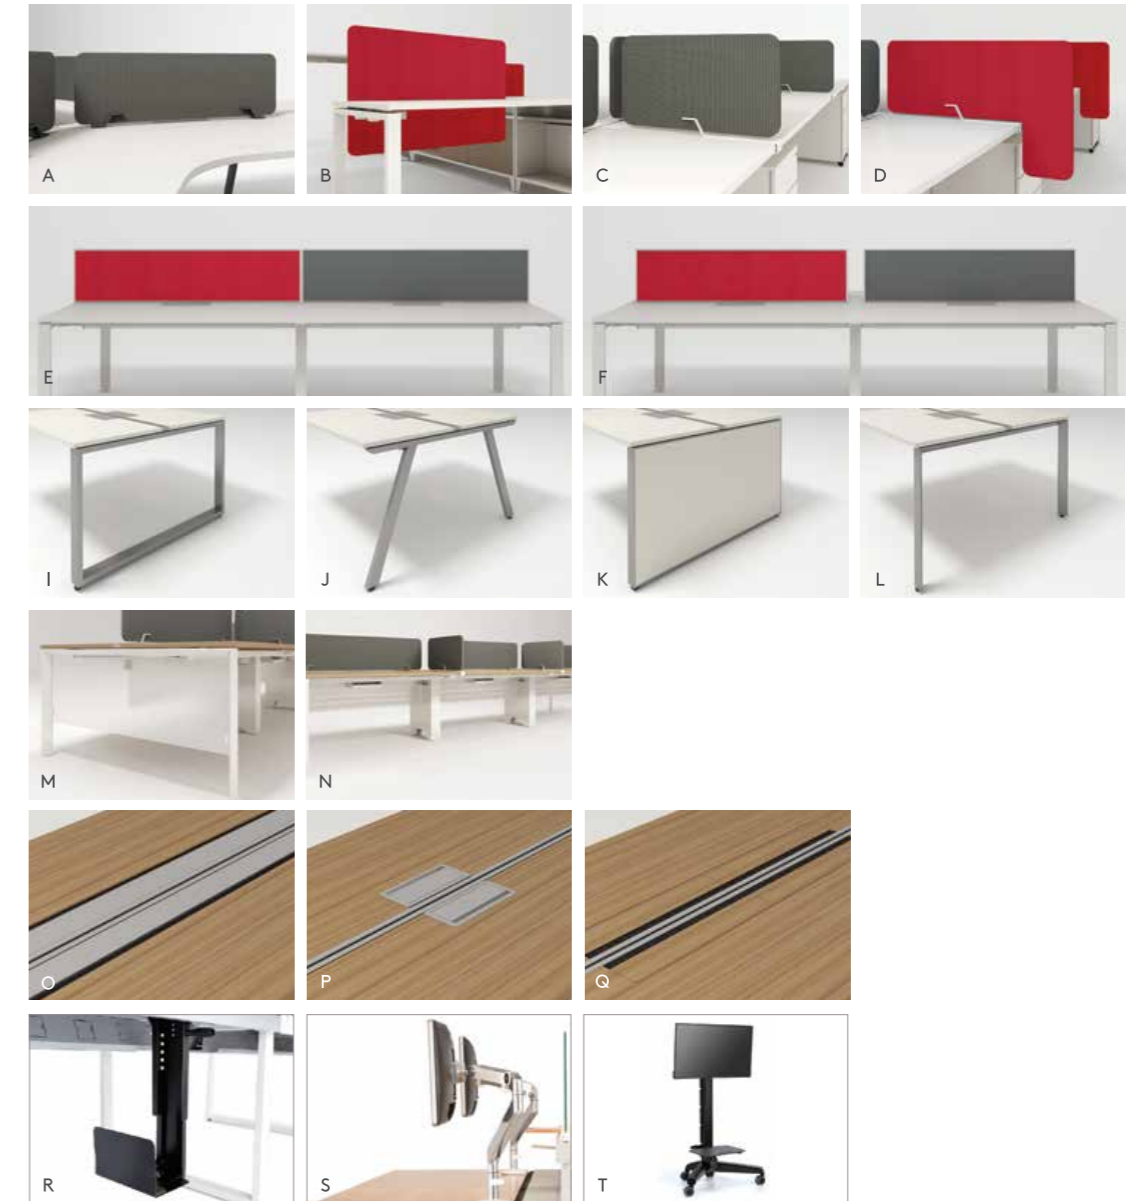

Product Highlight 产品特点

Avail Bench Cable Management
Clean, Tidy and Tech-friendly

共享台走线管理
干净整洁与高科技的完美结合

Tuck wires away neatly under work surface or route them through leg support with Avail's thoughtful cable management system designed especially for the cable management and digitally connected generation.

Avail周全的共享台走线管理系统将走线整洁地铺设于共享台底下或通过台脚支撑管理走线，专为电源连接和数字化联结的新一代的设计。

Desktop Screen 桌上屏风

- A. Desktop Frameless Screen 框桌上屏风
- B. Desk Mount Frameless Screen 框挂台屏风
- C. Divider Frameless Screen 框分隔屏风
- D. P-shape Divider Screen P-型分隔屏风
- E. Desktop Framed Screen (Full Width) 桌上有框屏风 (全宽)
- F. Desktop Framed Screen (Half Width) 桌上有框屏风 (半宽)

Design Leg Platform 平台化支撑脚架

- I. 1002 Style 款脚
- J. 5000 Style 款脚
- K. 6000 Style 款脚
- L. 8002 Style 款脚
- M. Leg Modesty Board (Acrylic/MFC) 脚档板 (亚克力/MFC)
- N. Modesty Panel 台底档板

Flip Top 翻盖

- O. End-to-end Flip Top 全铝翻盖
- P. 300/400/500 Aluminum Flip Top 300/400/500 铝翻盖
- Q. Flip Top with Wooden Brush 木毛刷翻盖

Work Tools 办公配件

- R. CPU 电脑主机架
- S. Monitor Arm 显示器支架
- T. Media Center 多媒体移中心