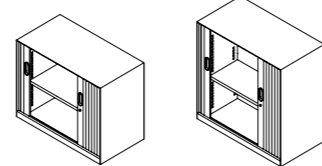

Fixed Metal Roller Shutter Door Cabinet
钢制固定卷门边柜
W: 800-1200
D: 450,470
H: 710,900