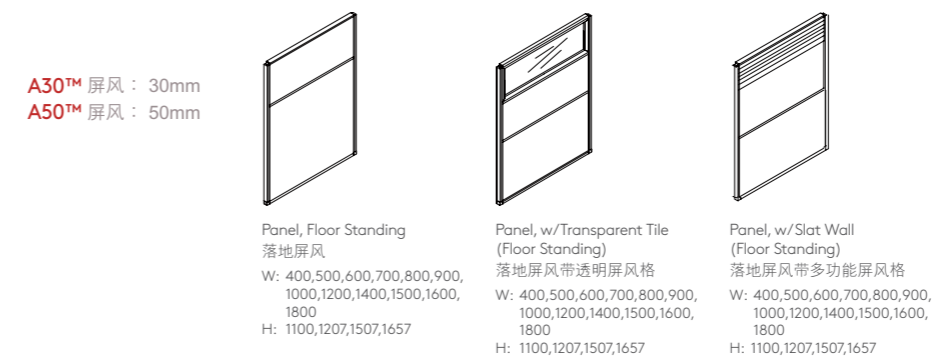

Hanging Cabinet 吊柜

Single Sliding Cabinet
单趟门柜
W: 1200,1400,1600
D: 360

Three Sides Open Cabinet
三面开口柜
W: 1200,1400,1600
H: 360

Avail Height-Adjustable Desk 升降台

Avail Panel A30™/A50™/A66™ 屏风系列

Bench Height-Adjustable Desk 共享台

Freestanding Desk 独立台

Meeting Desk 会议台

A30™/A50™ Panel 屏风

Desktop Frameless Screen 无框屏风

Joint 连接

Avail Panel A30™/A50™/A66™ 屏风系列

A30™/A50™ Metal Legs 金属台脚

Fixed Pedestal 固定柜