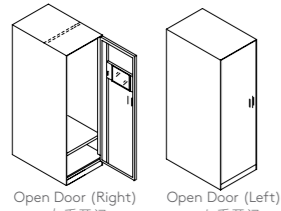

Open Door (Right)
右手开门
Open Door (Left)
左手开门
Metal Wardrobe (Left/Right)
钢制衣柜 (左/右)
W: 400
D: 600
H: 1170,1250,1260