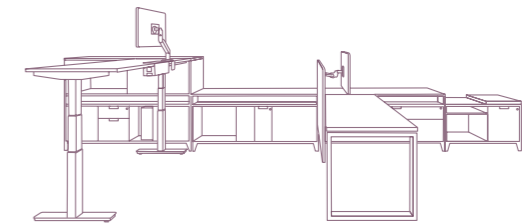

Avail开放式办公系列由一整套模块化办公组件组成，这些组件专为灵活搭配的理想工作空间而精心设计，可塑性高，并可自由重新配置组合。无论是现在还是未来，迎合各种办公场所的趋势，打造崭新气息。Avail卓越的通用性特质，更能使您充分优化空间的使用，成就您开启业务潜力的最大可能。

Avail Bench
共享台

Avail Height-Adjustable Desk
升降台

Avail Collaborative Seating
协作式座椅

Avail Storage
储存柜组合

Avail Panel
屏风系列

Avail Desk
办公桌

Avail Bench with Frameless Screen and
8001 Leg Style
Array Chair

Avail 共享台 带无框桌上屏风 配8001款脚
优雅座椅

Avail Bench 共享台

**Save space.
Promote Collaboration.**

Avail's open-plan benching solution helps you optimize the usage of space according to your needs and priorities. Clean-looking and easy to mix and match, our benching system helps you work, learn and connect better, whatever your work style.