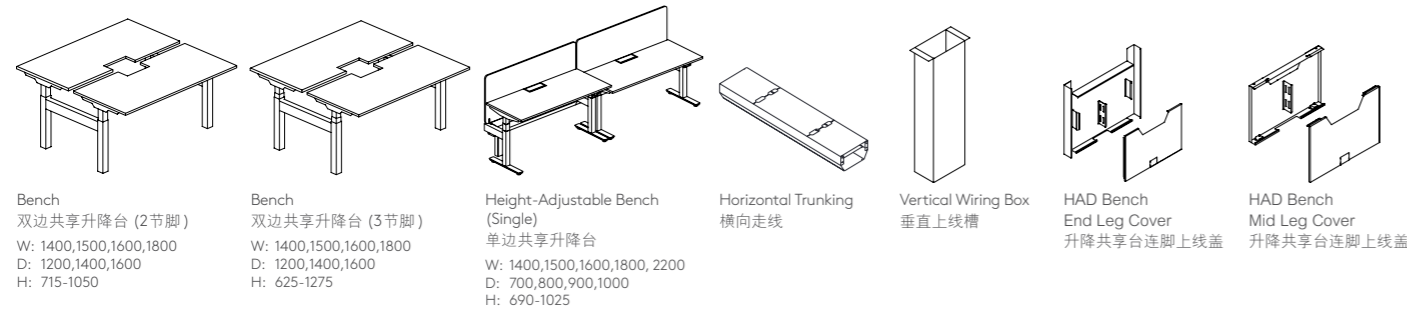

Hanging Cabinet 吊柜

Single Sliding Cabinet
单趟门柜
W: 1200,1400,1600
D: 360

Three Sides Open Cabinet
三面开口柜
W: 1200,1400,1600
H: 360

Avail Height-Adjustable Desk 升降台

Avail Panel A30™/A50™/A66™ 屏风系列

Bench Height-Adjustable Desk 共享台

Freestanding Desk 独立台

Meeting Desk 会议台

A30™/A50™ Panel 屏风

Desktop Frameless Screen 无框屏风

Joint 连接

Avail Panel A30™/A50™/A66™ 屏风系列

A30™/A50™ Metal Legs 金属台脚

Fixed Pedestal 固定柜