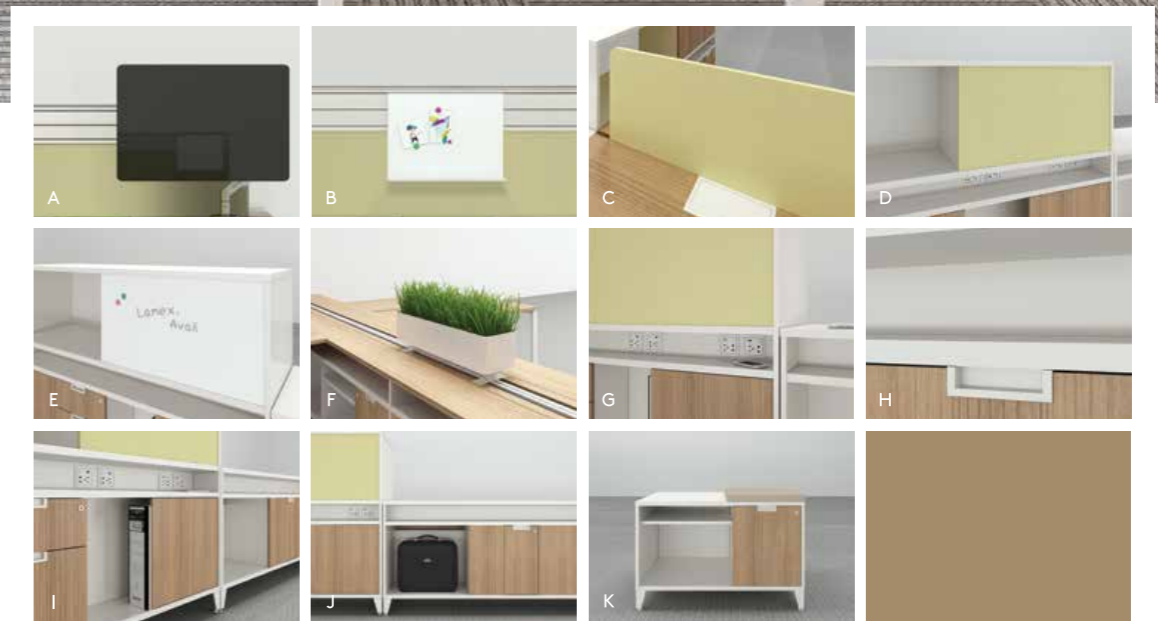

- A. Framed Screen and Monitor 有框屏风及显示器
- B. Hanging Whiteboard 可挂写字白板
- C. Frameless Screen 无框屏风
- D. Fabric Board 帆布板
- E. White Board 手写白板
- F. Flower Groove 花槽
- G. Mounting Rail 柜子线槽·方便走线
- H. Built-in Handle 内嵌式拉手
- I. CPU Storage 储物空间
- J. Personal Space Storage 私人物品储物空间
- K. Storage Seating Cushion 储物柜坐垫