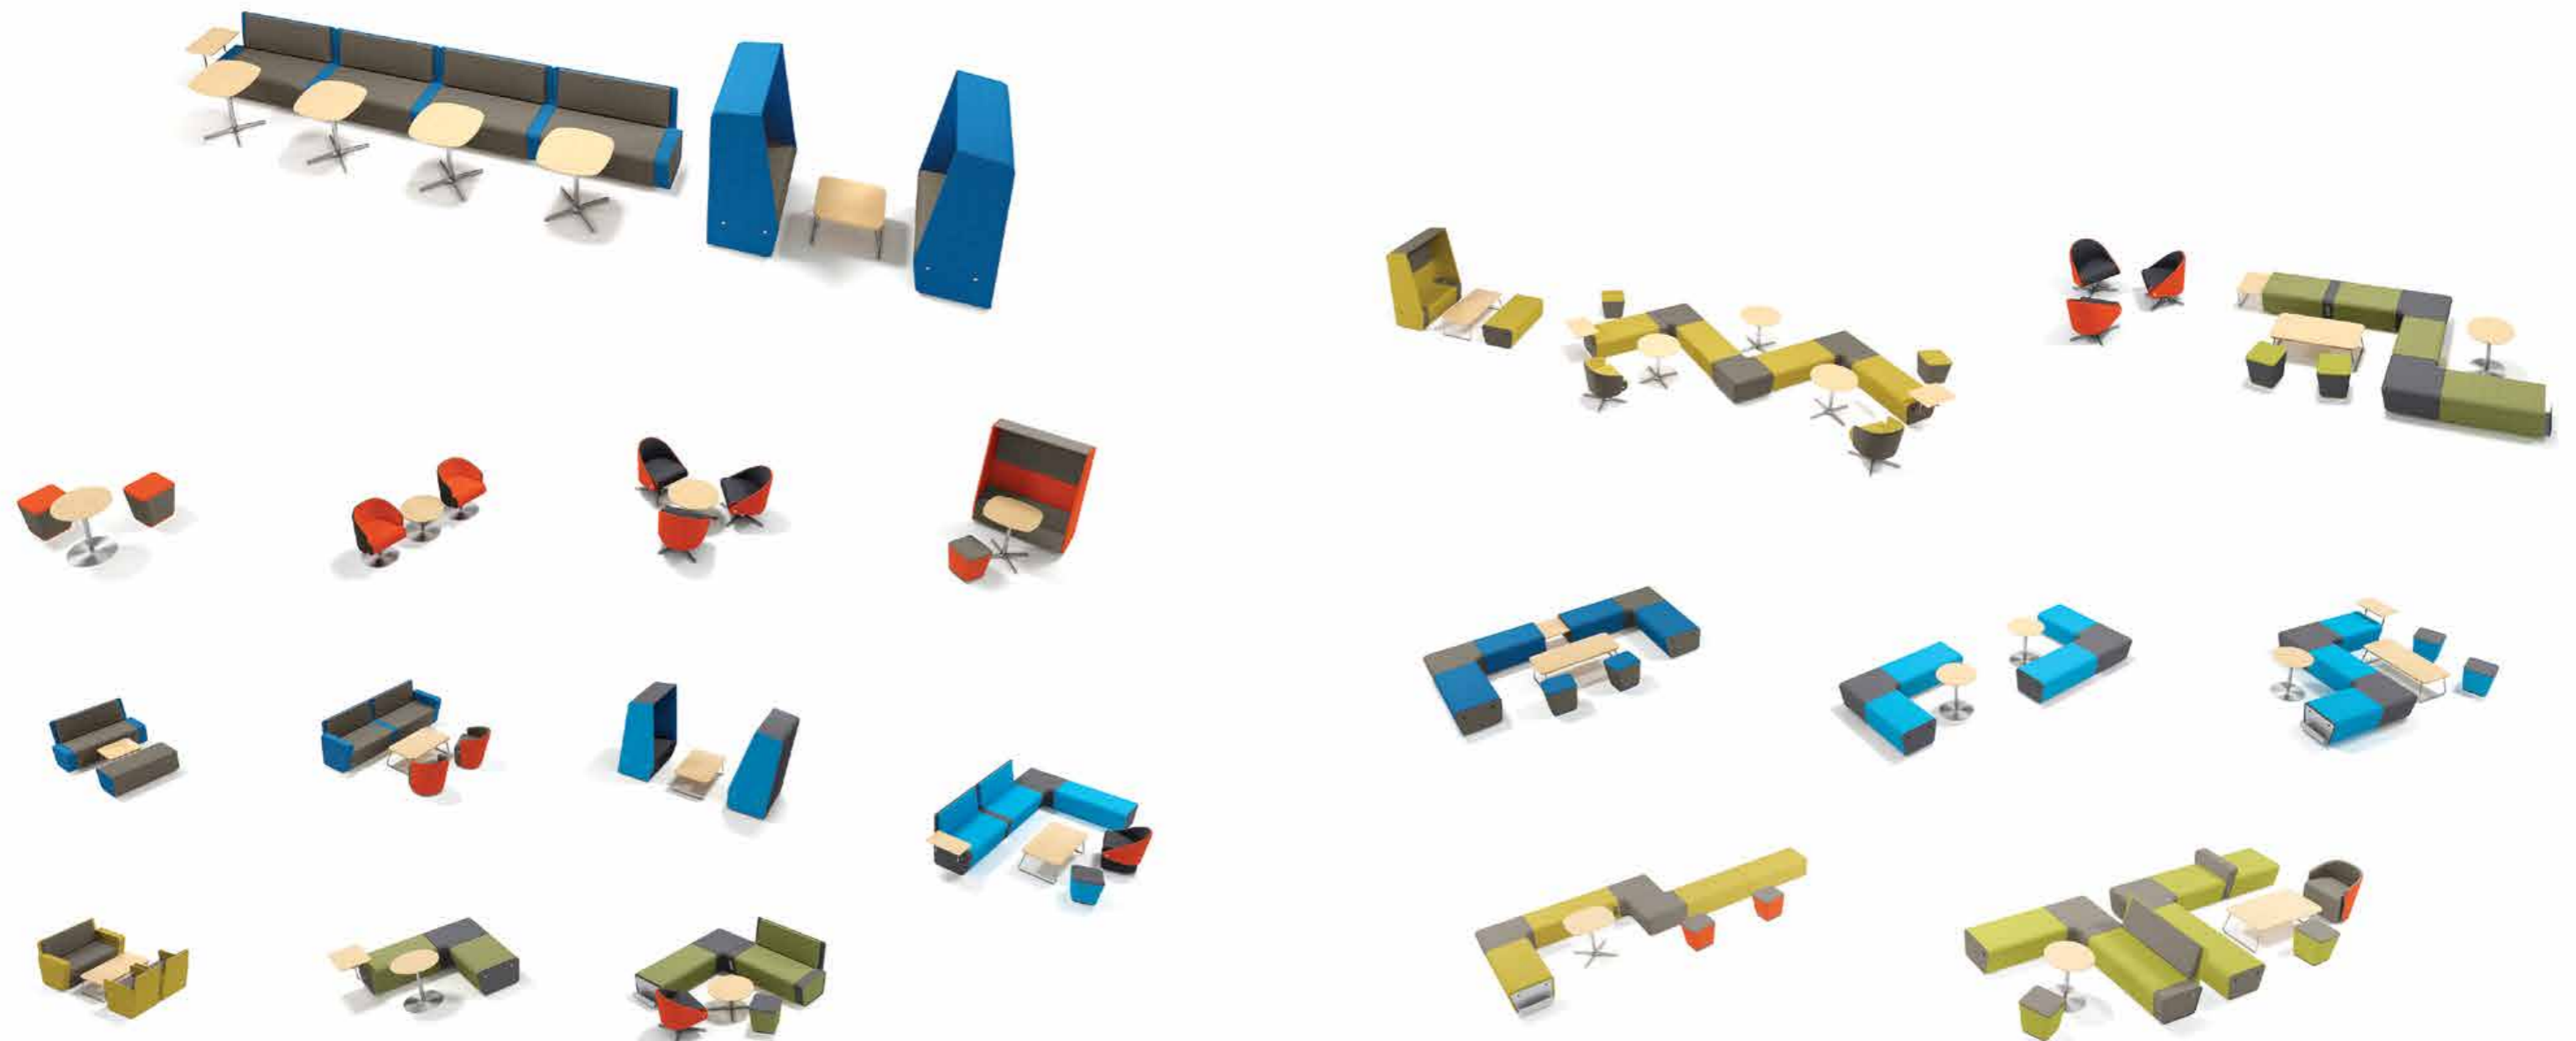

Product Highlight 产品特点

Meta: Maximizing Connection and Versatility

灵活搭配 多样化用途

Let your creative juices flow with Meta's smart modularity, which lets you adapt the seating scenario in many ways to meet your unique needs. Whether you want to compliment workplace culture, headcount, or the flow and dynamics of your space, the possibilities are boundless.

当您无限的创造力注入Meta的智能模块组件应用，就能搭配出千变万化的场景布局，切合独一无二的需求。不论您需要让Meta点缀您的办公环境，以彰显企业文化，或是以员工数量、空间的流动性来排列组合，灵活搭配带来无限可能性。

Single Product 单品

- A. Straight Bench 直凳
- B. Y-Star Chair Y-四星椅
- C. Stool 矮凳
- D. X-Disc Chair X-圆盘椅

Accessories 配件

- E. Writing Shelf 写字板
- F. Linking Shelf 中间几
- G. Side Pocket 边兜
- H. End Shelf 边几

Integrated Technology 集成技术

- I. Power Hub 电源集成
- J. Music Hub 音乐集成