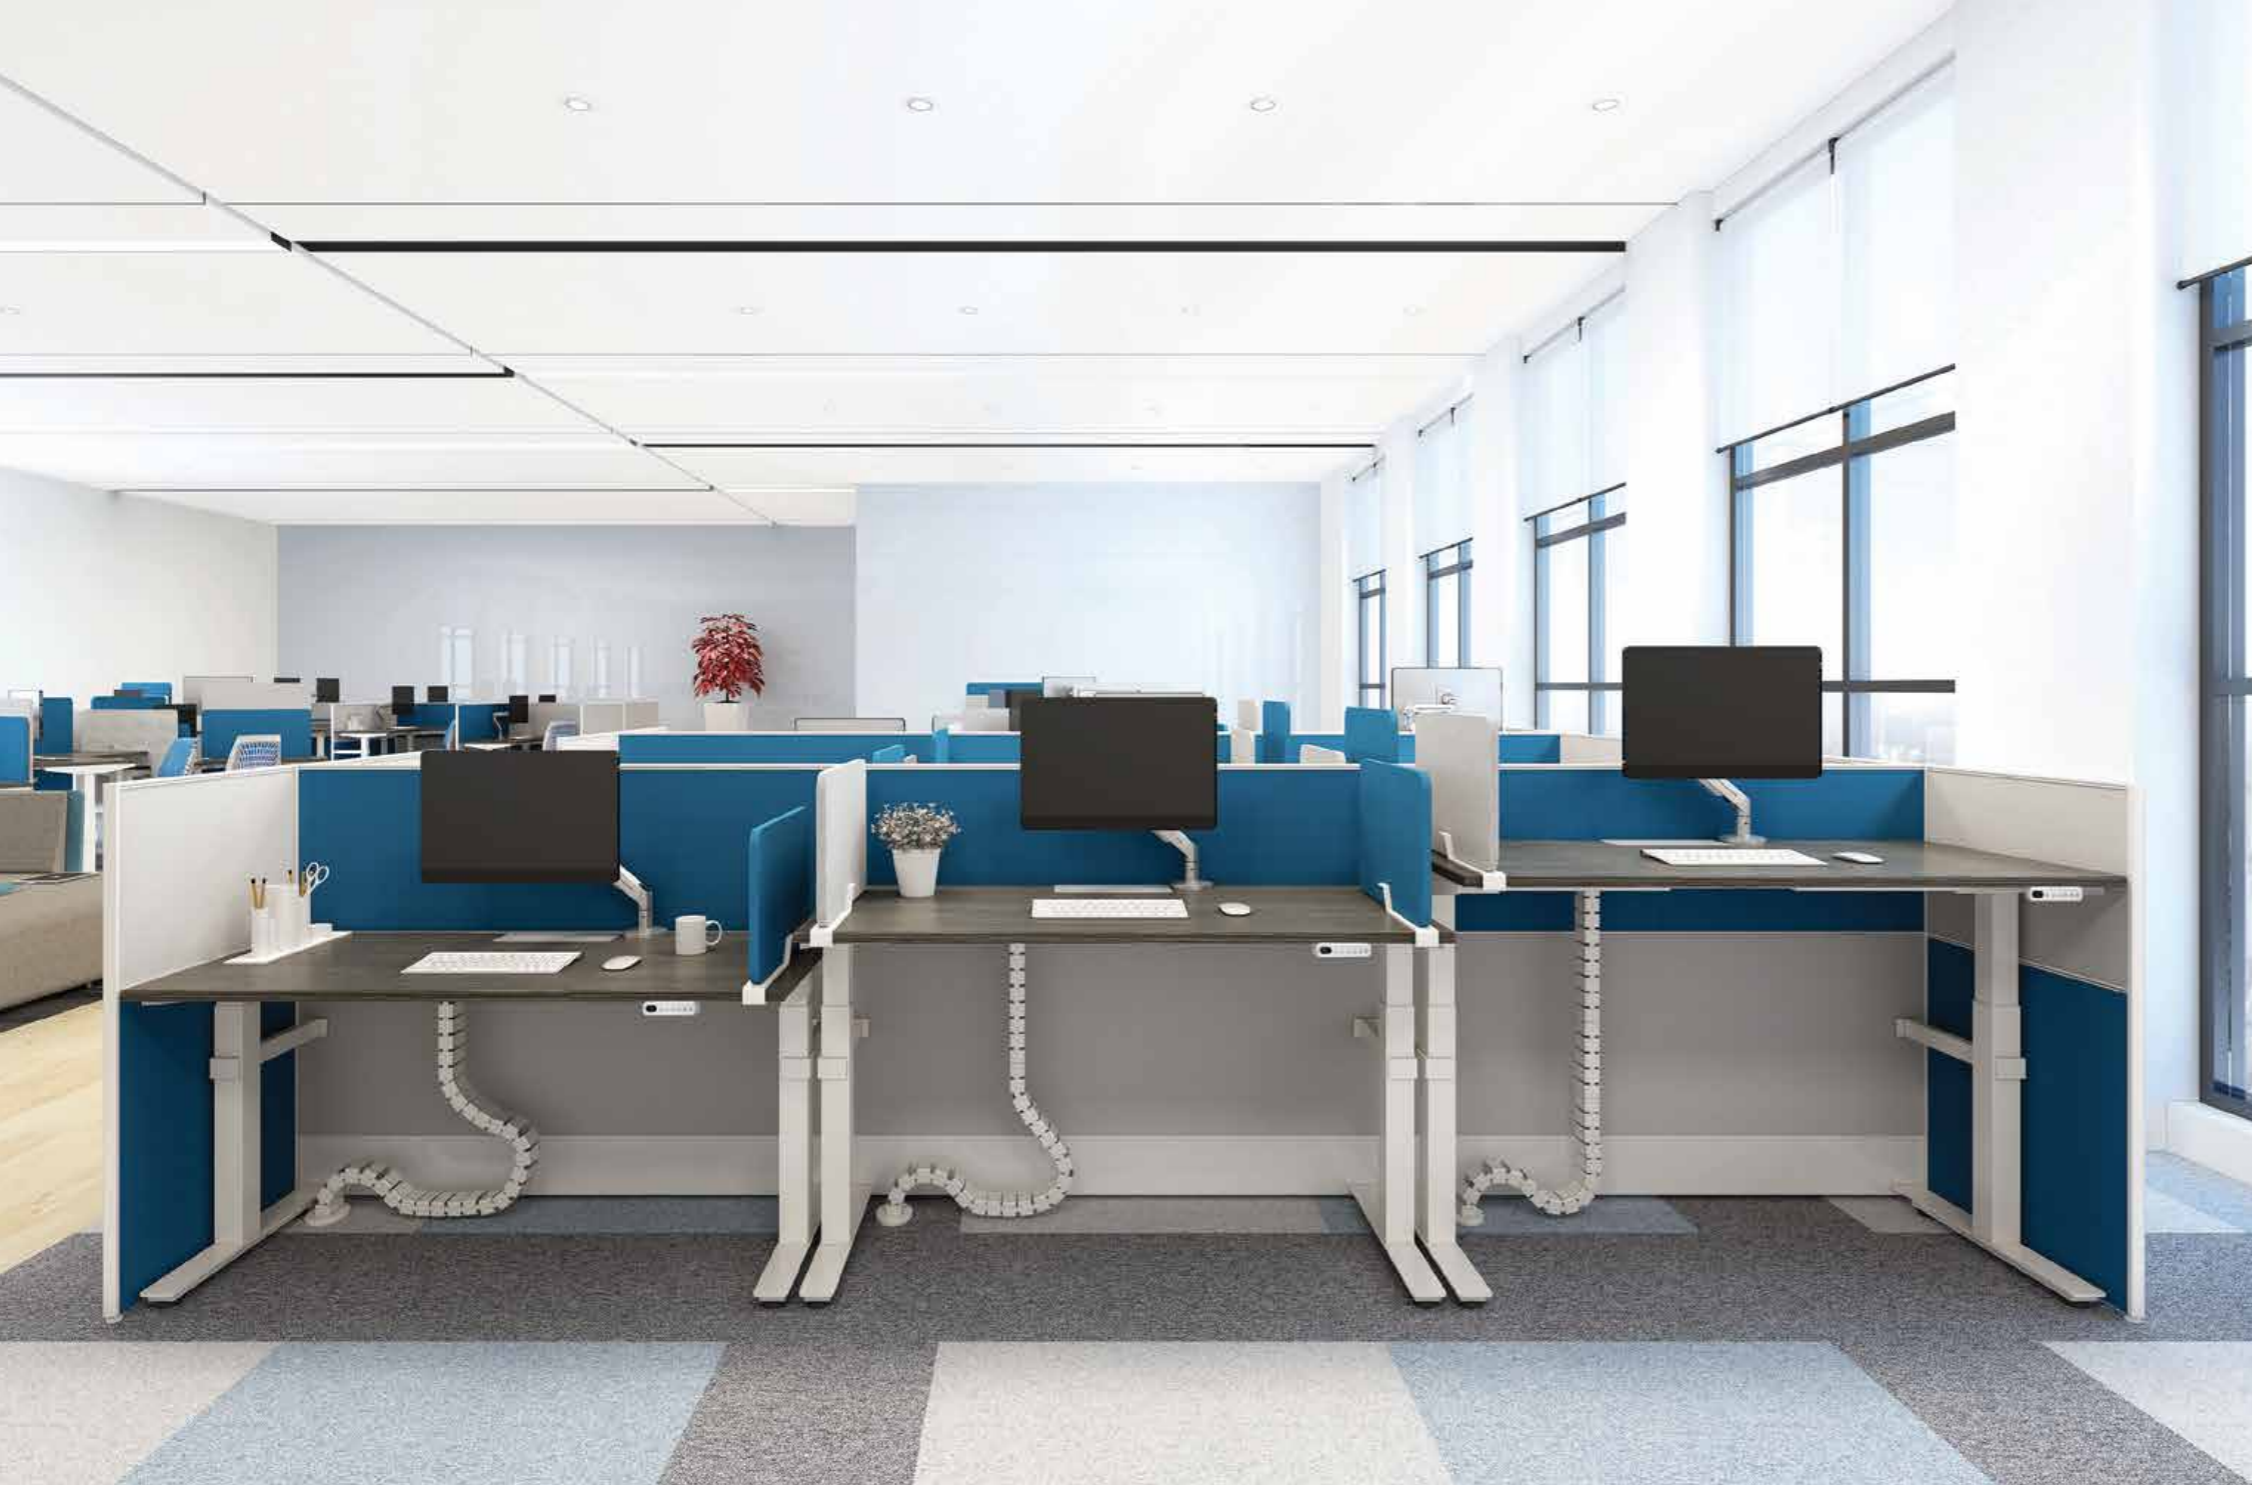

Avail Height-Adjustable Bench
With Desk Mount Frameless Screen
Mimeo Chair

Avail 升降共享台 带无框挂台屏风
Mimeo 座椅

Workplace Wellness Ergonomics and Movements

健康的办公空间：贴合人体设计

Movement and good ergonomic designs at the workplace not only improve overall employee wellbeing, but also help to raise productivity and engagement. The Avail height-adjustable workstation, includes height-adjustable desks, monitor arms and ergonomic chairs, which make it easy to maintain ideal posture and line of sight.

贴合人体工学与运动的办公空间设计，不仅改善员工的身心健康，更有助于提高生产力和工作投入感。完备的Avail升降工作台组合，包括升降台、显示器支架和贴合人体设计的座椅，可随时让员工保持理想的办公姿势，拥有良好视线，带来健康的办公空间体验。

Monitor Arm 显示器支架

Ergonomic monitor arm help users set their screen at the correct position spot to encourage good posture.

贴合人体工学设计的显示器支架能帮助使用者将显示屏置于正确的位置，以保持其良好正确的姿势。

Mimeo 座椅

Mimeo Chair is designed for unrestricted movement with ergonomic curves and advanced materials.

Mimeo座椅贴合人体设计的弧型靠背，配以上乘的材质打造，让您随心所欲。

Staff Height-Adjustable Desk Stand Up for Your Health

员工升降台 站立办公 呵护健康

The Avail Height-Adjustable Desk (HAD) supports a variety of working styles and positions, allowing you to work both at sitting and standing height. The series also comes in different configurations to fit every layout and plan, including L-shape, 120-degree styles and integrated version with all Avail panels.