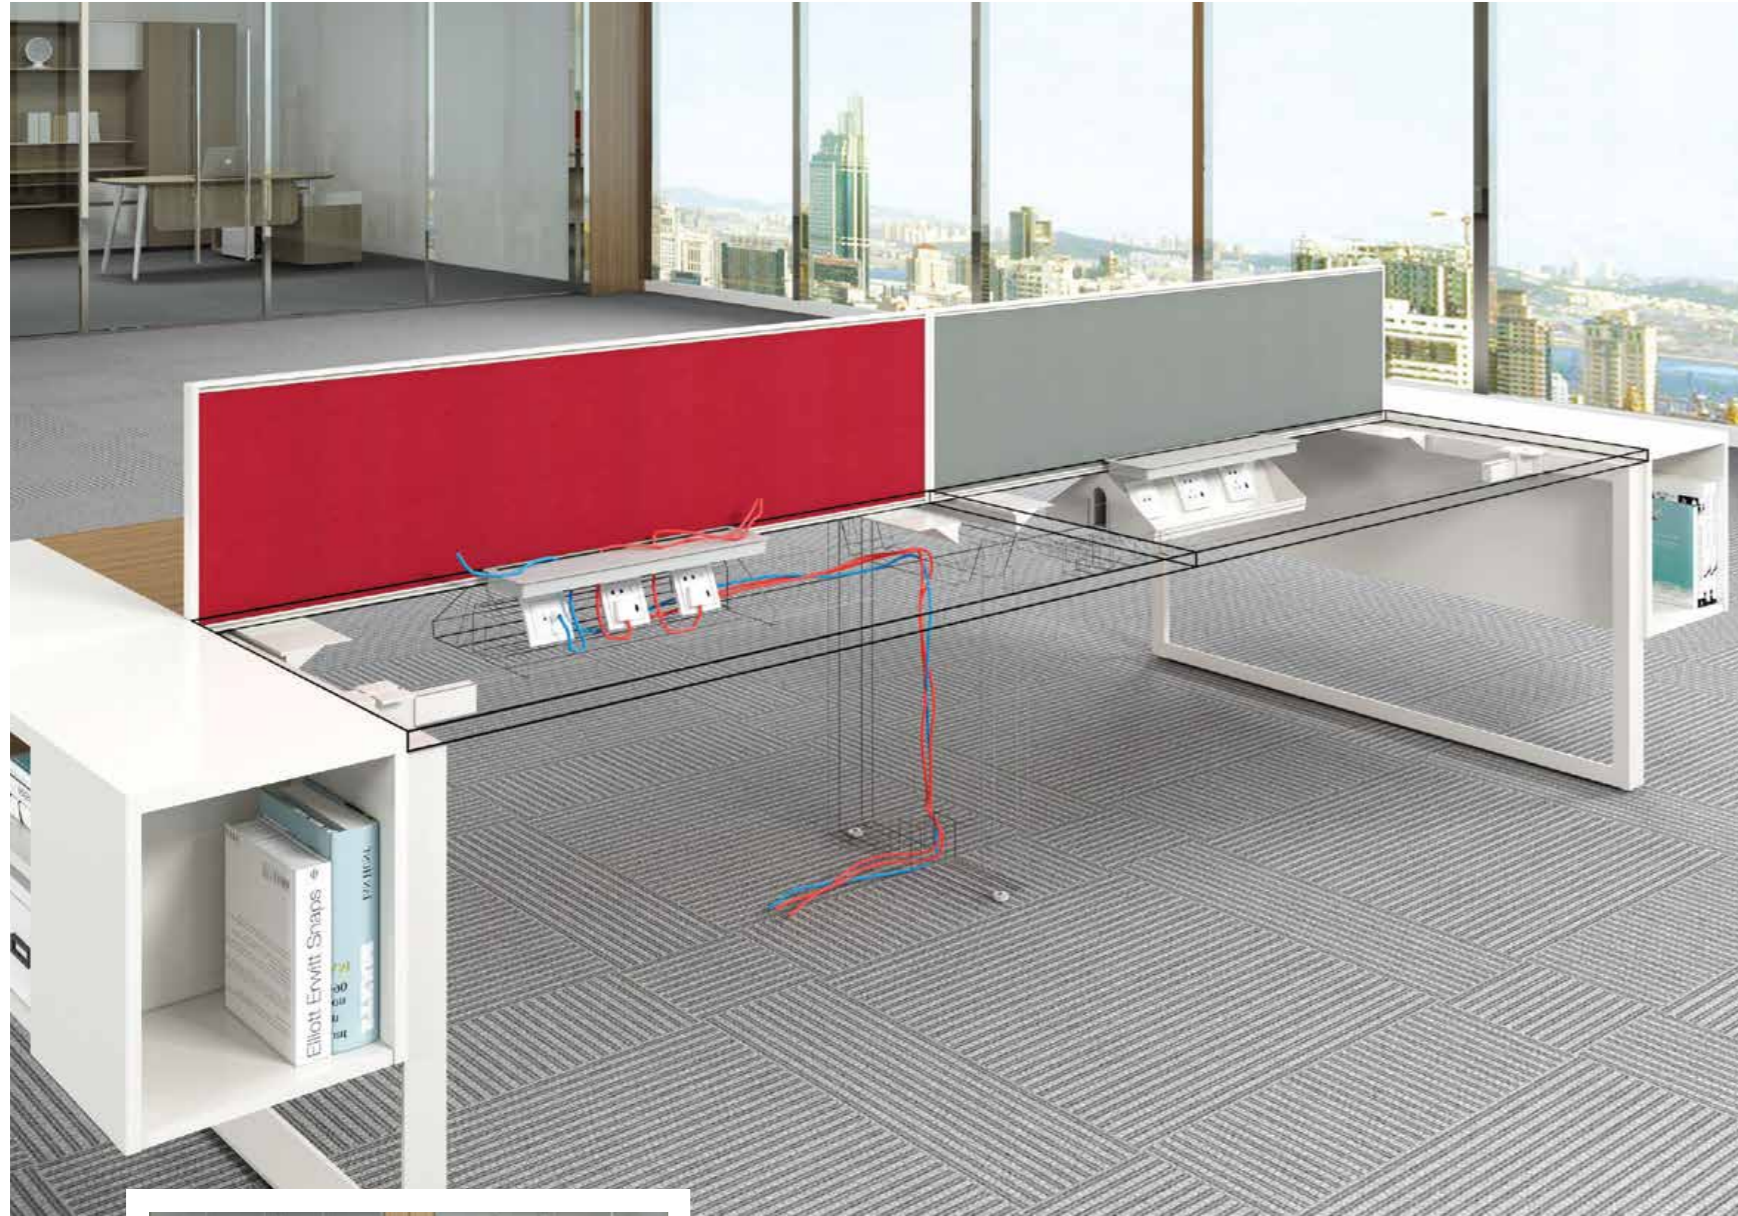

Avail 共享会议台 配8001款脚
优悦座椅

Avail Bench Side Storage Personalize Your Space

单边储存式共享台
重新整合存储 个性化打造

Simple, efficient and versatile, the integrated storage system is designed for user-friendliness. Use it to store bulky belongings or anything that you need within an arm's stretch to facilitate your work.

简约、高效和高通用性，是储存柜组合易于使用设计的特质。可使用它储存自己的大件重物或任何触手可得的物件，以方便工作。

Side Hanging Cabinet
侧吊柜

Side Hanging Cabinet lets you store often-used work and personal items within an arm's stretch.

侧吊柜的设计是让您将经常使用的工作和个人物品放置于触手可及的地方。

Product Highlight 产品特点

Avail Bench Cable Management
Clean, Tidy and Tech-friendly

共享台走线管理
干净整洁与高科技的完美结合

Tuck wires away neatly under work surface or route them through leg support with Avail's thoughtful cable management system designed especially for the cable management and digitally connected generation.