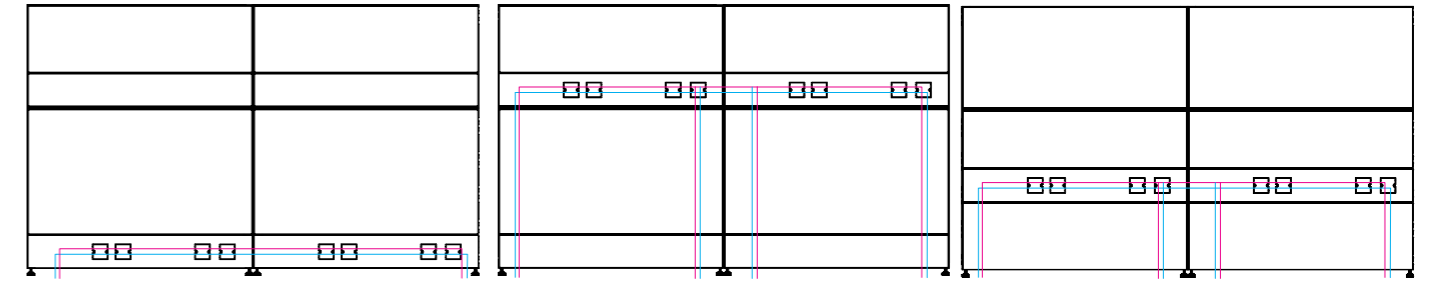

Avail Panel A30™/A50™/A66™ 屏风系列

A66™ Connecting Post 连接柱

A66™ connecting post
A66™ 连接柱

A66™ & A30™
connecting post
A66™ & A30™ 连接柱

A66™ Support 支撑

MFC End Leg, with No Cable
Management Underneath Desk
MFC 边脚 (配台底 走线)
D: 600,700,800

MFC Middle Leg
MFC 中间脚
D: 600,700,800

MFC End Leg, with No Cable
Management Underneath Desk
MFC 边脚 (配台底 走线)
D: 600,700,800

Cantilever: Left/Right/Middle
悬臂支撑: 左/右/中

A66™ Power Management 走线

Cabling and Socket Cut Outs at Floor Level
地脚走线

Cabling and Socket Under Work Surface with Vertical Internal
Raceway
台上横走线

Cabling and Socket Above Work Surface with Vertical Internal
Raceway
台底 5H 横走线