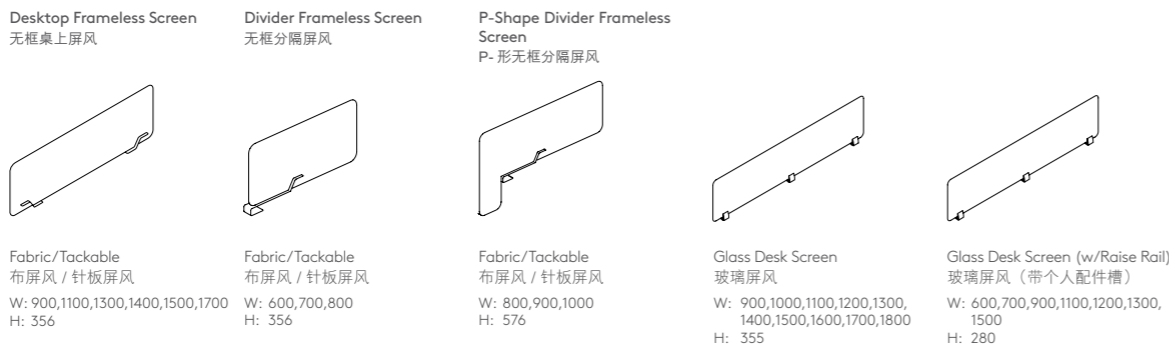

Desktop Screen 桌上屏风

Desktop Frameless Screen 无框屏风

Desktop Framed Screen 有框屏风

Framed Screen (w/o Press Bar)
有框屏风 (无压条)
W: 626,726,826,1200,1400,1600
H: 784

Bench Side Desk Mount Screen 共享台侧挂台屏风