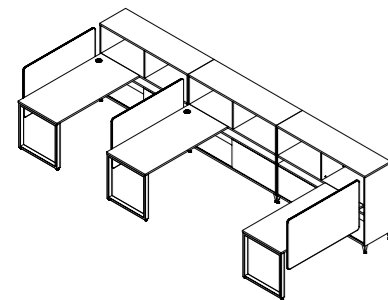

Cluster of 3 workstations,
Single Cabinet w/Open Shelf
三人工位
单边高柜·带空格柜