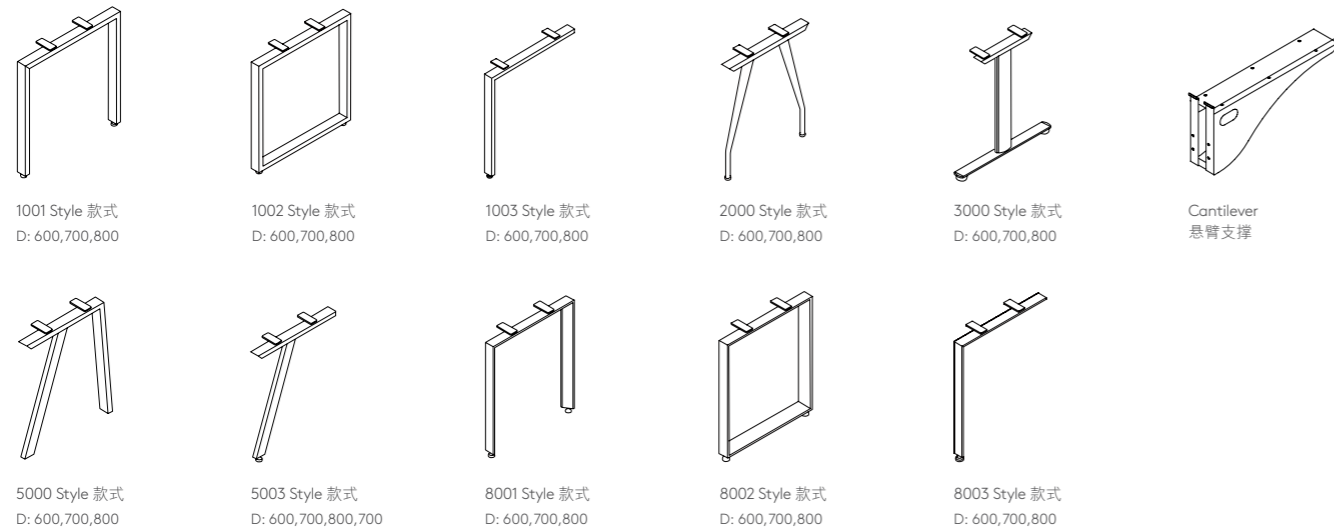

Hanging Cabinet 吊柜

Single Sliding Cabinet
单趟门柜
W: 1200,1400,1600
D: 360

Three Sides Open Cabinet
三面开口柜
W: 1200,1400,1600
H: 360

Avail Height-Adjustable Desk 升降台

Avail Panel A30™/A50™/A66™ 屏风系列

Bench Height-Adjustable Desk 共享台

Freestanding Desk 独立台

Meeting Desk 会议台

A30™/A50™ Panel 屏风

Desktop Frameless Screen 无框屏风

Joint 连接

Avail Panel A30™/A50™/A66™ 屏风系列

A30™/A50™ Metal Legs 金属台脚

Fixed Pedestal 固定柜