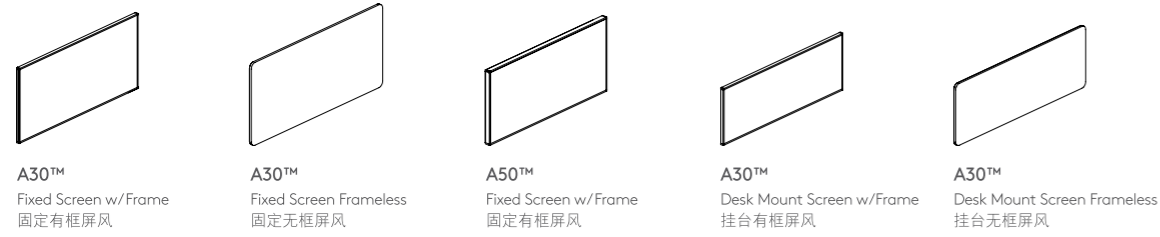

Hanging Cabinet 吊柜

Single Sliding Cabinet
单趟门柜
W: 1200,1400,1600
D: 360

Three Sides Open Cabinet
三面开口柜
W: 1200,1400,1600
H: 360

Avail Height-Adjustable Desk 升降台

Avail Panel A30™/A50™/A66™ 屏风系列

Bench Height-Adjustable Desk 共享台

Freestanding Desk 独立台

Meeting Desk 会议台

A30™/A50™ Panel 屏风

Desktop Frameless Screen 无框屏风

Joint 连接

Avail Panel A30™/A50™/A66™ 屏风系列

A30™/A50™ Metal Legs 金属台脚

Fixed Pedestal 固定柜