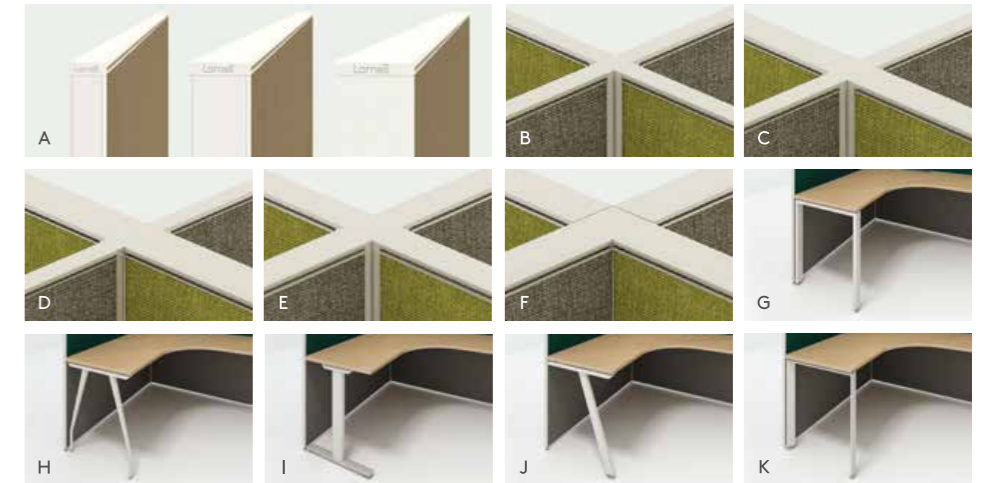

A66™ Cable Management
走线管理

Smart cable management - Roomy cable ducts allow wires to run inside A66™ workstation panels freely and discreetly. Socket plugs are located either on trunking or directly on the panel tile for ease of access.

智能走线管理 - Avail周全的A66™屏风走线管理系统，屏风内大容量的空间可将走线和电线在框架内自由分布，而且每个框架均可上线，真正做到四通八达走线管理，方便使用。

A30™/A50™/A66™ has more than 10 finish for selection. For details, please refer to A30™/A50™/A66™ Statement of Line on P.85.

A30™/A50™/A66™ 备有多个10种材质选择。有关详细说明，请参考 P.85 Avail Panel A30™/A50™/A66™ 屏风系列产品线。

A30™/A50™ Panel Appearance
A30™/A50™ 屏风外观

A. A30™/A50™/A66™ Panel Thickness 30mm/50mm/66mm A30™/A50™/A66™ 屏风 板材厚度为30mm/50mm/66mm	B. A30™+A30™ Panel 屏风 C. A30™+A50™ Panel 屏风 D. A30™+A66™ Panel 屏风 E. A50™+A50™ Panel 屏风 F. A66™+A66™ Panel 屏风

Design Platform Leg
同平台支撑脚

G. 1001 Leg Style 款脚 H. 2000 Leg Style 款脚 I. 3000 Leg Style 款脚 J. 5003 Leg Style 款脚 K. 8001 Leg Style 款脚

A66™ Panel Appearance
A66™ 屏风外观

L. Whole Framed Panel 整格屏风 M. Divided Framed Panel 半格屏风 N. A66™ High Leg Panel A66™ 高脚屏风

A66™ Application
A66™ 应用

O. Hanging Shelf & Cabinet 吊升架及吊柜 P. Counter Desk 接待台 Q. Marker Board 写字白板