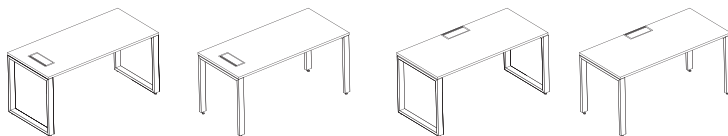

灵活自由的站立式办公桌在无数的配置中结合智能布线管理以及个性化的存储空间，为私人工作空间提供了一个有效和高效的平台。

Avail Manager Desk solution with integrated Inline sofas provide an effective and prestigious address for the executive working in the open office.

### Avail desk category 办公桌类别

- Straight 长方形

W:1400,1500,1600,1800  
D:700,800  
H: 745

W:1400,1500,1600,1800  
D:700,800  
H: 745

- Straight 直台

W1:1400,1500,1600,1800  
W2:1500-2000  
H: 745

D1:700,800  
D2:600,700