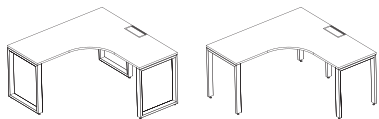

Statement of Line

详细说明

● L-Shaped L-形

W1:1400,1500,1600,1800 D1:600,700,800
W2:1200,1400,1500,1600,1800 D2:600,700
H: 745