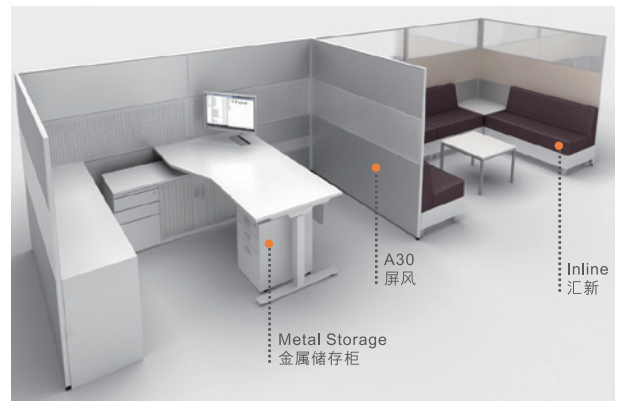

Focus and collaborative, Win-win! 专注与协作，和谐共赢！

- Product highlight
  产品特性

Flexible free standing desk in countless configurations combined with smart wire management and personalized storage provide the platform for an effective and efficient private workspace.

灵活自由的站立式办公桌在无数的配置中结合智能布线管理以及个性化的存储空间，为私人工作空间提供了一个有效和高效的平台。

Avail Manager Desk solution with integrated Inline sofas provide an effective and prestigious address for the executive working in the open office.

Avail经理人解决方案利用内嵌汇新沙发提供了一个有效的声名远扬的高管开放式办公室。