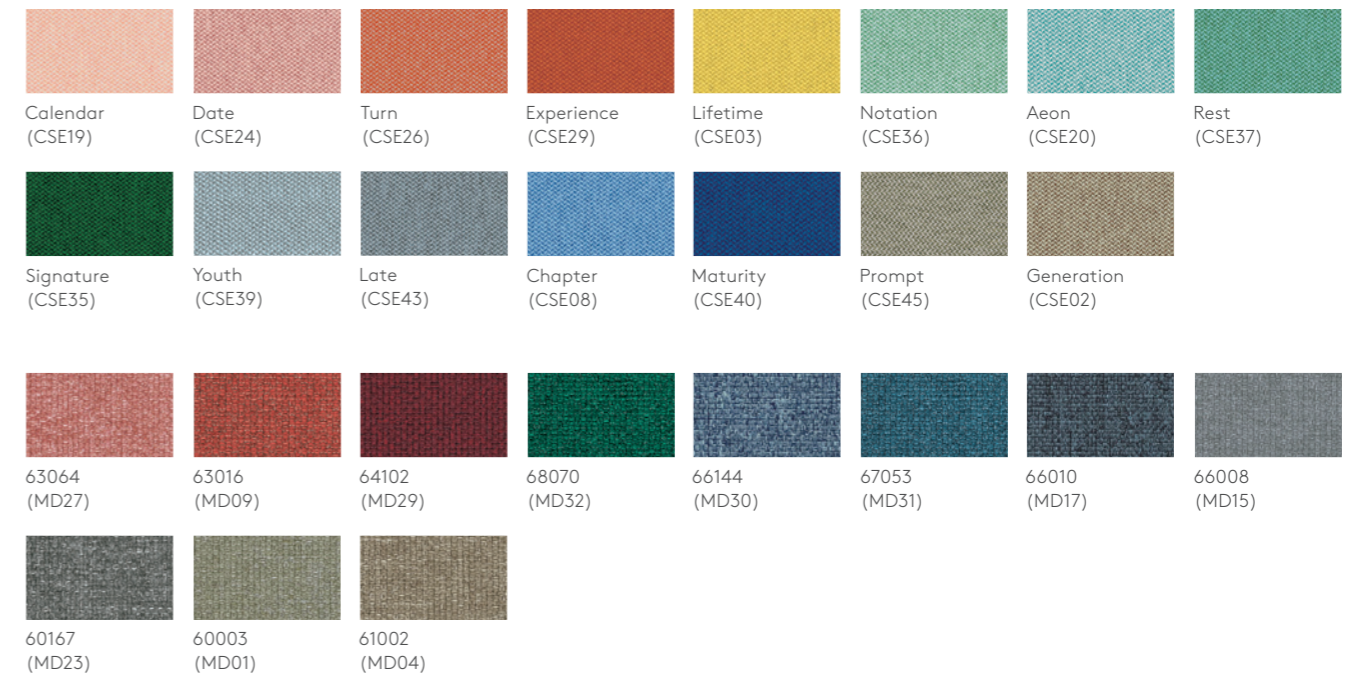

### Fabric Color 布料颜色

Remark备注：  
Color variation may occur on printed matters. Please refer to swatch card of actual product sample.  
颜色可能因印刷效果而出现误差，因此以色卡或真实样本为准。