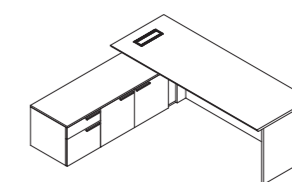

Main Desk w/ Return Cabinet, with Socket Bar
主桌带边柜,带电源插座