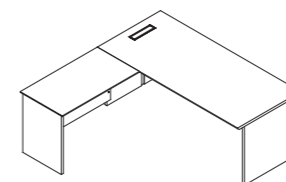

Stylish Sustainability

The Dynasty collection doesn't compromise on quality, sophistication or sustainability. Each piece in the series has been carefully crafted using a high-intensity UV coating process that's both functional and environmentally friendly, protecting you against the release of potentially harmful substances that are used in traditional coating processes. The specialized coating is also fade and scratch resistant for a durable finish that will stand the test of time, while still presenting a stylish aesthetic.

引领时尚·持续发展

君逸系列产品以“优质”、“高雅”与“可持续发展”为核心。采用UV漆工艺，通过高强度的UV强光照射，避免了传统涂层工艺所产生危及人体健康和环境的物质，例如甲醛及可溶性的重金属如铅、镉、铬、汞等，并且还可有效分解板材中有害物质，高效安全、绿色环保。漆膜还具备防褪色、抗划损和耐久性特点，经得起时间的考验，始终展现时尚之美。

Statement of Line

详细说明

Main Desk 主桌

Main Desk w/ Extension, with Socket Bar
主桌连边桌,带电源插座