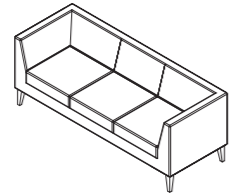

#### Sofa & Coffee Table 沙发和茶几

1-seater Sofa w/ Wood Leg  
单人位沙发，木脚  
DNS15W() - W810 x D710 x H700

2-seater Sofa w/ Wood Leg  
双人位沙发，木脚  
DNS25W() - W1330 x D710 x H700

3-seater Sofa w/ Wood Leg  
三人位沙发，木脚  
DNS35W() - W1850 x D710 x H700