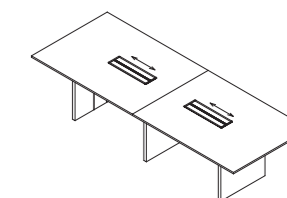

Conference Table 会议桌

Rectangular Shape Conference Table,
with Socket Channel
长方形会议桌,带走线槽