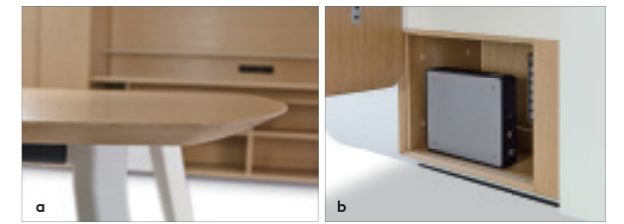

EXECUTIVE DESK WITH SMART CABINET
a SLOPE EDGE WITH SOFT ROUND CORNER **b** CPU STORAGE HIDDEN UNDER DESK **c** SIDE STORAGE **d** USB POWER SUPPORTS BYOD **e** SLIDING SURFACE
行政桌配智能边柜
a 软圆角斜边 **b** 桌底隐藏CPU存储空间 **c** 边柜存储 **d** USB插座可连接自携装置 BYOD，能提供随插即用功能 **e** 滑动工作台