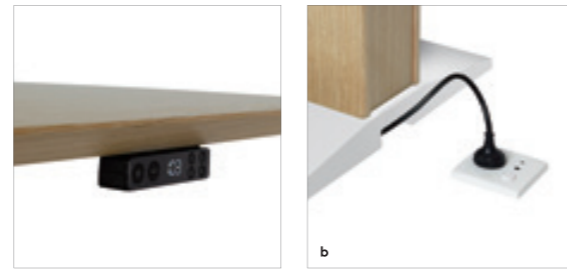

MOTORIZED HEIGHT ADJUSTMENT
灵活高度调整功能

a MEMORY REMOTE CONTROL **b** TABLE BASE WITH HIDDEN CABLE MANAGEMENT FUNCTION TO REDUCE CLUTTER

a 便捷的电源和USB插座可连接 BYOD 自携装置，能提供即插即用功能
b 第二层台板便于放置个人电子设备