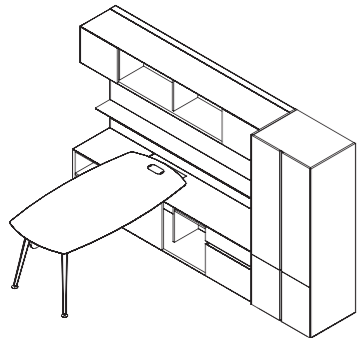

EXECUTIVE: MAIN DESK W/EXTENDED CABINET AND
HIGH WALL UNIT CABINET SET

OVERALL SIZE:
W3200 D2080 H2000

MAIN DESK W/EXTENDED CABINET
WORK WALL UNIT W/METAL SHELVING
HANGING CABINET
OPEN SHELF STORAGE
4-DOOR CABINET

OPTION(S):
WARDROBE: SINGLE 2-DOOR WARDROBE, 2-DOOR WARDROBE,
3-DOOR WARDROBE

行政空间：主桌带长边柜配高背景
墙柜组合

总尺寸：
W3200 D2080 H2000

主桌带长边柜
背景墙·带金属架
吊柜
空格柜
四门柜

可选配置：
衣柜：单上下门衣柜·双门衣柜·三门衣柜

EXECUTIVE: MAIN DESK W/SMART CABINET AND
HIGH WALL UNIT CABINET SET

OVERALL SIZE:
W2900 D2080 H2000

MAIN DESK W/SMART CABINET, W/SLIDING SURFACE:
WORK WALL UNIT W/METAL SHELVING
HANGING CABINET
OPEN SHELF STORAGE
SINGLE 2-DOOR WARDROBE

OPTION(S):
WARDROBE: 2-DOOR WARDROBE, 3-DOOR WARDROBE,
4-DOOR CABINET

行政空间：主桌带智能边柜配高背景
墙柜组合

总尺寸：
W2900 D2080 H2000

主桌带智能边柜·带滑板
背景墙·带金属架
吊柜
空格柜
单上下门衣柜

可选配置：
衣柜：双门衣柜·三门衣柜·四门柜