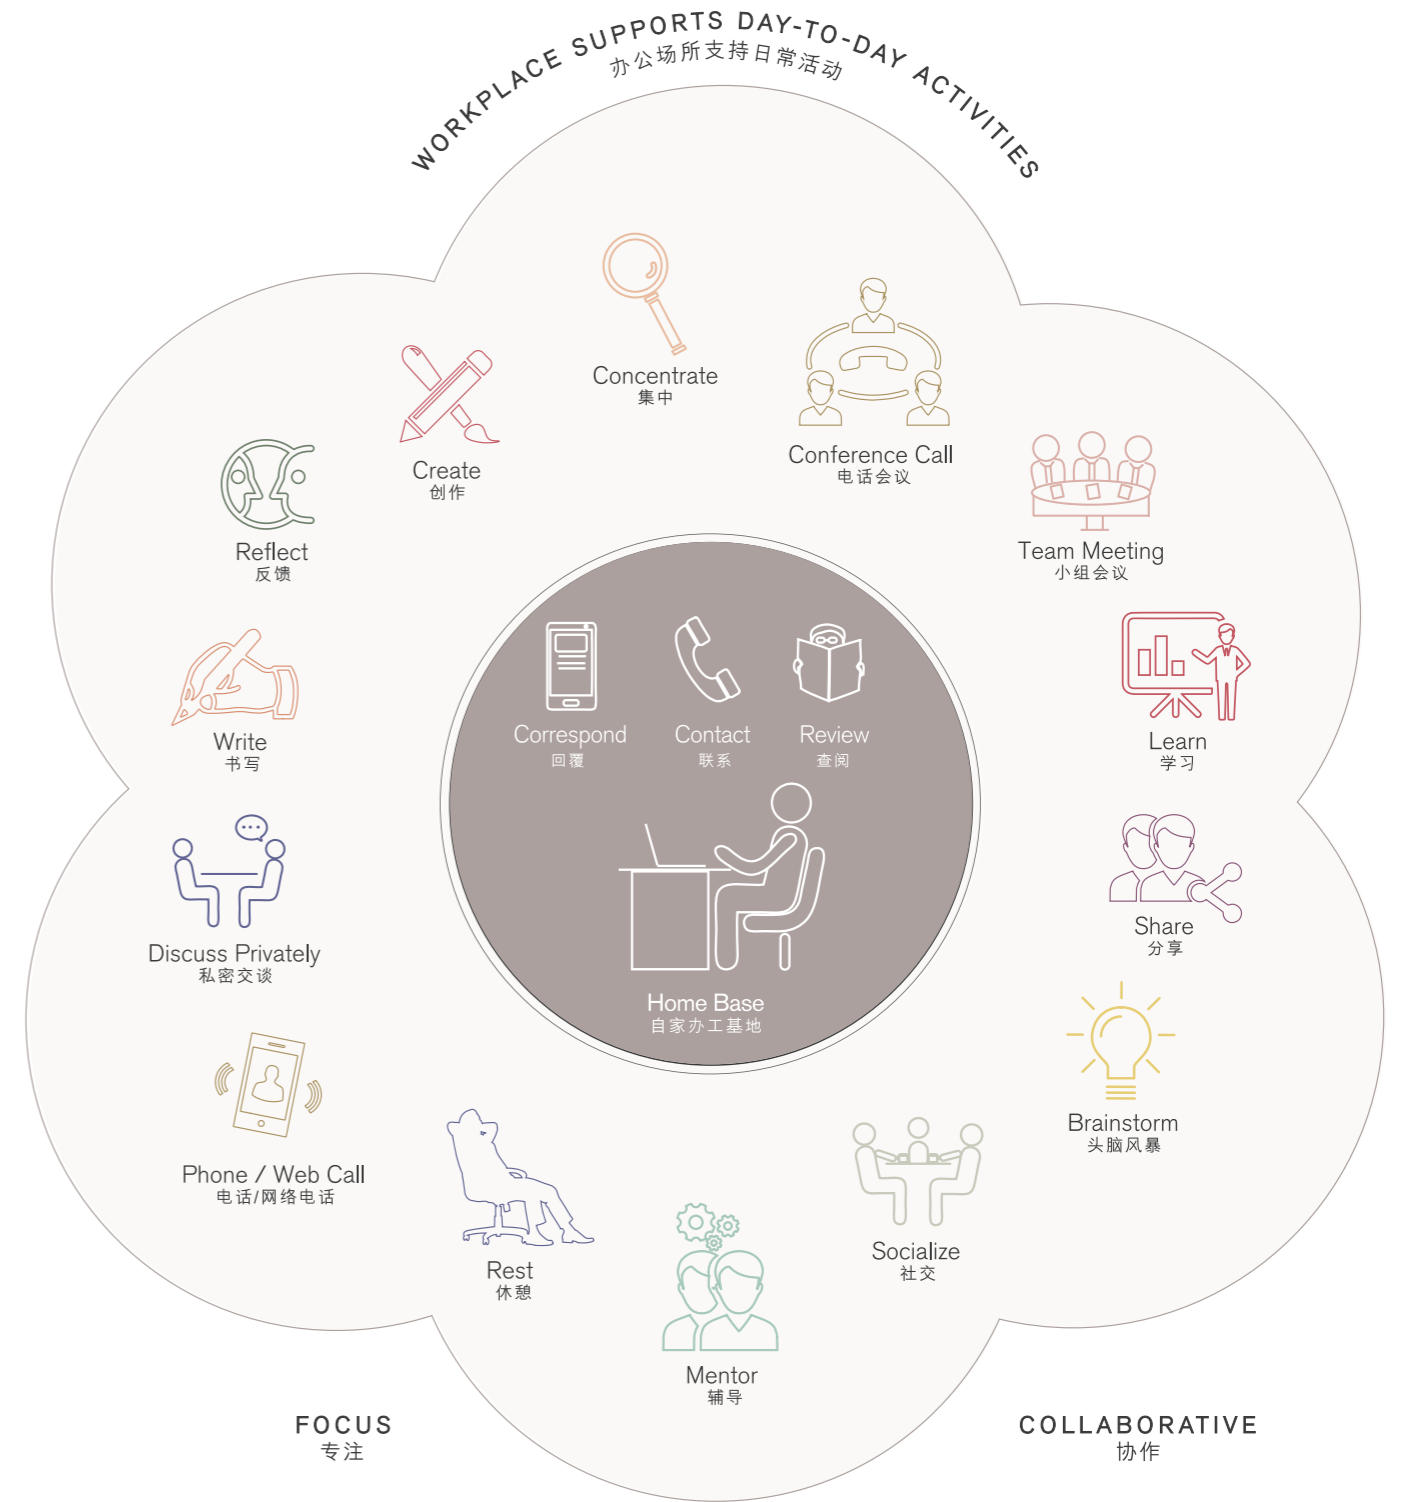

Evolve into an activity-based workplace

企业演变为支持各种活动的工作场所

Offices are becoming denser and private rooms are getting smaller while requiring more functionality. At the same time, business success requires more teamwork and closer collaboration, driven by flatter management hierarchies and modern styles of leadership. As a result, organizations must manage their teams within a community and increase interaction through varied activity-based work settings. Ingage is a connected space platform that optimizes your office to support multiple activities, intuitively and efficiently.

随着办公室的使用空间变得密集，私密空间也越来越小，多功能的办公空间设置需求也是必然的。与此同时，在管理层趋向扁平化和领导风格现代化的驱动下，企业的成功有赖于更多和更紧密的团队协作。因此，企业必须为管理好自己的团队提供多样化的活动设置组合，从而促进与员工之间的互动，提高生产效率。Ingage是一个联动工作空间的平台，为优化您的办公场所，提供各种支持多样化活动的设置组合。

CHOOSE YOUR SPACE BASED ON YOUR ACTIVITY >>

INGAGE MAXIMIZES SPACES WITH FLEXIBLE SETTINGS WHERE INDIVIDUALS AND TEAMS CAN CHOOSE THE BEST SPACE FOR EACH ACTIVITY. INDIVIDUALS AND TEAMS ARE MORE PRODUCTIVE WHEN THEY WORK IN A SETTING THAT IS APPROPRIATE FOR THE ACTIVITY. THEY ARE PERFORMING RATHER THAN SPENDING THE ENTIRE DAY SITTING AT ONE DESK. SOME ACTIVITIES REQUIRE DEEP FOCUS WHILE OTHERS NEED VARYING DEGREES OF COLLABORATION.

INGAGE CONCEPT CONSIDERS THE DESK AS A "HOME BASE" AND THEN PROVIDES A RANGE OF OTHER SETTINGS TO SUIT VARIED ACTIVITIES.

通过活动需求，选择理想的办公空间 >>