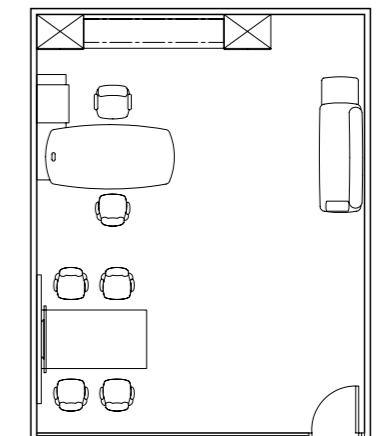

MAIN DESK W/SMART CABINET W/SLIDING SURFACE
主桌带智能边柜·带滑板
COMBINED CABINET W/WALL UNIT:
墙柜组合
WORK WALL UNIT W/METAL SHELVING
背景墙·带金属架
HANGING CABINET 吊柜
LOWER CABINET W/SWING DOOR W/PLATE
矮柜带双掩门·带柜顶板
4-DOOR CABINET 四门柜
MEDIA CENTER 多媒体会议桌
3-SEATER SOFA 三人沙发
CHAIR 椅子