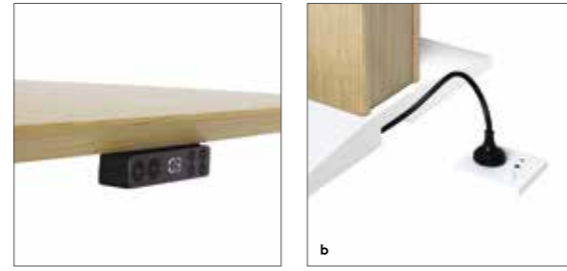

MOTORIZED HEIGHT ADJUSTMENT
灵活高度调整功能

a MEMORY REMOTE CONTROL **b** TABLE BASE WITH HIDDEN CABLE MANAGEMENT FUNCTION TO REDUCE CLUTTER

a 便捷的电源和USB插座可连接 BYOD 自携装置，能提供即插即用功能
b 第二层台板便于放置个人电子设备