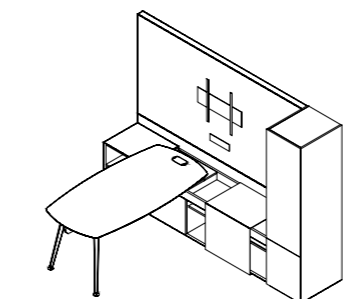

主桌带长边柜  
背景墙·带TV架  
双门衣柜

可选配置：  
衣柜：单上下门衣柜·三门衣柜·四门柜  
储物柜：空格柜

EXECUTIVE: MAIN DESK W/SMART CABINET AND  
TV MOUNT WORK WALL UNIT CABINET SET

OVERALL SIZE:  
W2900 D2080 H2000

MAIN DESK W/SMART CABINET, W/SLIDING SURFACE  
WORK WALL UNIT W/TV MOUNT  
OPEN SHELF STORAGE  
SINGLE 2-DOOR WARDROBE