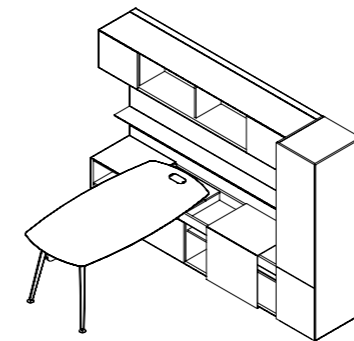

EXECUTIVE: MAIN DESK W/SMART CABINET AND
HIGH WALL UNIT CABINET SET

OVERALL SIZE:
W2900 D2080 H2000

MAIN DESK W/SMART CABINET, W/SLIDING SURFACE:
WORK WALL UNIT W/METAL SHELVING
HANGING CABINET
OPEN SHELF STORAGE
SINGLE 2-DOOR WARDROBE

OPTION(S):
WARDROBE: 2-DOOR WARDROBE, 3-DOOR WARDROBE,
4-DOOR CABINET

行政空间：主桌带智能边柜配高背景
墙柜组合

总尺寸：
W2900 D2080 H2000

主桌带智能边柜·带滑板
背景墙·带金属架
吊柜
空格柜
单上下门衣柜

可选配置：
衣柜：双门衣柜·三门衣柜·四门柜