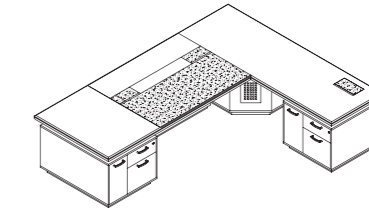

Executive desk w/ pedestal, extension, w/o LCD lifter
大班桌，连抽屉柜及翻台，无LCD升降台