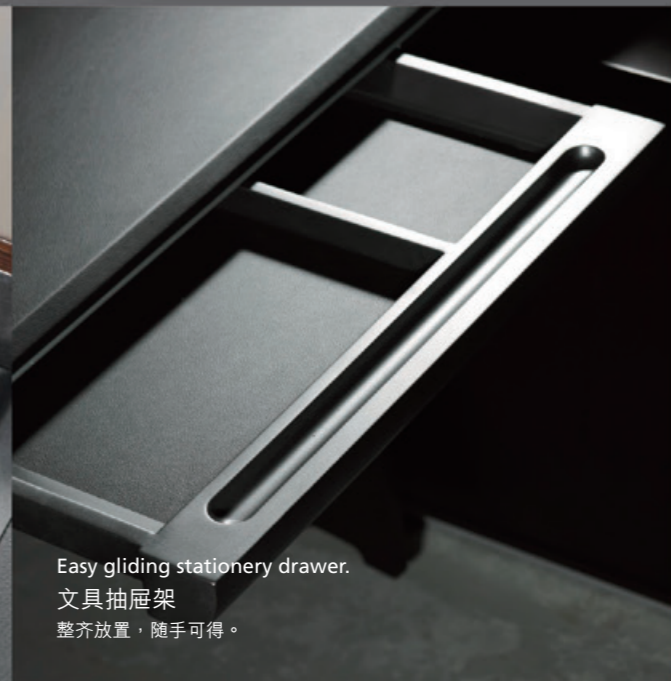

君威系列大班桌，专为总裁级管理人员而设，以人性为设计之本，以质感诠释尊贵，想您所享，让每一细节都能契合您的办公所需，打造得心应手的至尊办公美学。

至臻，只为至尊

君临天下 · 威望素著
MAJESTY

A COMMANDING POSITION Let the Majesty executive desk enhance your confidence. Its smart ergonomic design, superior quality build and innovative detail delivers flawless functionality. Sit safe in the knowledge that everything is efficiently at your fingertips. Take command and take comfort from your surroundings.

境，由心生。君威大班桌，承载著对极致的不懈追求，以尊雅为基调，甄选精品材质，融合人体工学设计，创造从容之境，缔造权威空间。每一细节，皆为决策者三思于前，力行于后。

动静间，执掌全局

Adjustable LCD screen.
可升降LCD屏
随时、随需，为您所用。

Built-in socket with
handy wire management.
内置插座
整洁简约，便于线路管理。

Easy gliding stationery drawer.
文具抽屉架
整齐放置，随手可得。

SPEAK FROM DIGNIFIED POSITION, AND EVERYONE LISTENS Let the Majesty grand conference table give your team an extra confidence boost. Its timeless elegance and modern utility give you and your team a distinct advantage in important negotiations. With the grand conference table you are in a position of authority, where you can be sure that success is within your grasp.

君威的所有产品包括会议桌均选材精致，工艺精道，为您呈现高标准品质追求。

攀谈间，默契已在细微处

SERVING YOU WITH ELEGANT EFFICIENCY The Majesty series high and low locking cabinets add an air of elegant efficiency. Providing convenient storage and easy access to all your important documents, files and personal belongings, you will be assured a productive working environment.