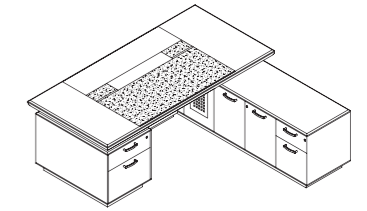

Executive desk w/ pedestal, return cabinet
大班桌，连抽屉柜，边柜

MY2120P(L/R)(C/H) ( ) - W2100 x D2000 x H760