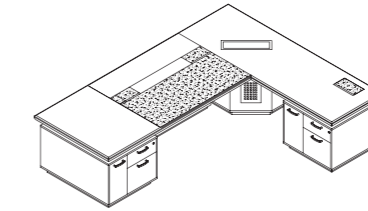

Statement of Line

详细说明

Main Desk 主桌

Executive desk w/ pedestal, extension & LCD lifter
大班桌，连抽屉柜及翻台，LCD升降台