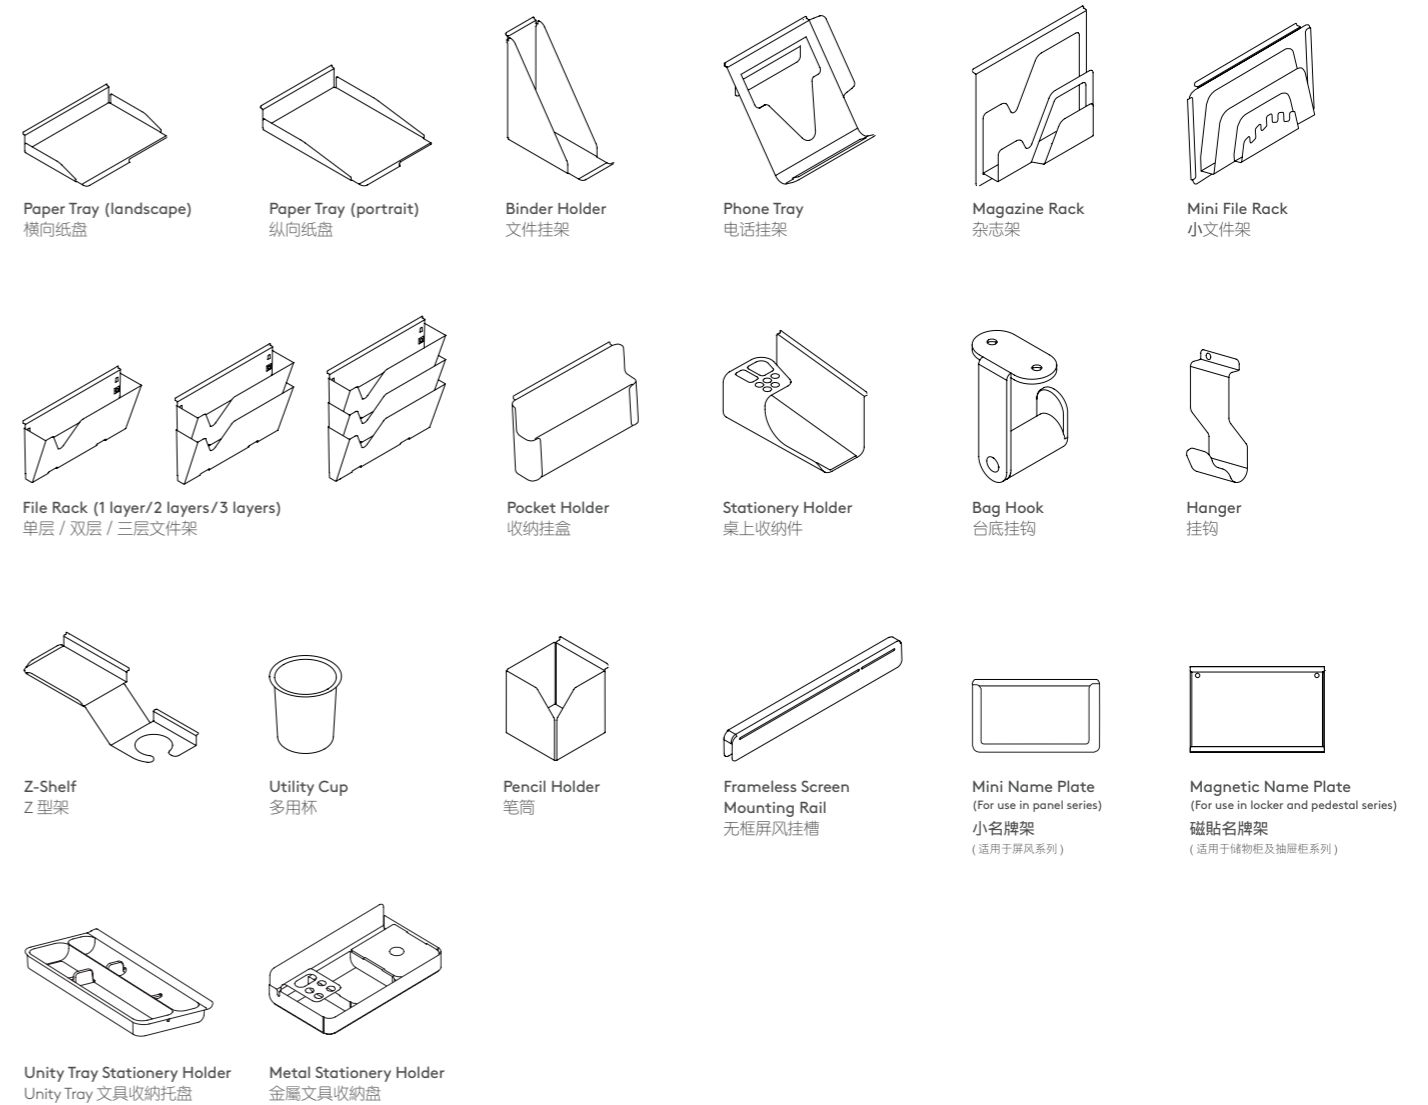

Statement of Line 产品线