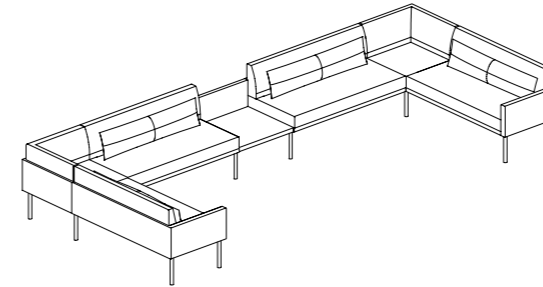

茶几台面与沙发在空间中进行了一次平整完美的连接，用最少的支撑脚的结构诠释着简约之美。

Perfect Fit Module

完美和谐的模块搭配

The width of the sofa perfectly aligns with the Avail panel to create a polished setting for interactions, supervision and mentoring.

Perch沙发的宽度与Avail屏风格格的宽度相对齐，为协作、监督和指导等工作创造一种令人愉悦的环境。

Statement of line 产品线

Setting 组合

Open Space
Armless Sofa with Tables Set
W2800 D2800 H745

Sofa
1-Seater Sofa, Armless

Table
L Shape Table
Corner Table

OPTION(S)
Long cushion for 700W

开放式空间
无扶手沙发带茶几组合
W2800 D700 H745

沙发
一人位沙发·无扶手

茶几
L形茶几
转角茶几

可选配置：
长靠枕用于700W沙发

Open Space
Armless & Half Height Sofa with
Tables Set
W4900 D2100 H745

Sofa
2-Seater Sofa, Armless
2-Seater Sofa, Left Arm
2-Seater Sofa, Right Arm
700W Corner Sofa