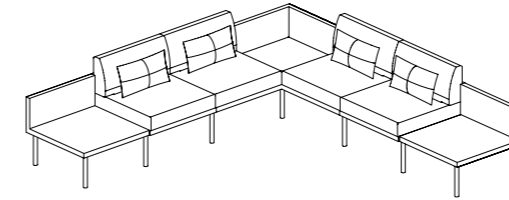

Perch与Avail屏风的配搭运用，浑然一体、完美精致，为经理和主管在开放空间创建一个私人交流区域，以便在岗位内与团队进行快速互动和协作。

Surface Alignment

茶几表面平整连接

The surface of table is level with the armrest of sofa which is both merged to become a simple structure with fewer legs.

茶几台面与沙发在空间中进行了一次平整完美的连接，用最少的支撑脚的结构诠释着简约之美。

Perfect Fit Module

完美和谐的模块搭配

The width of the sofa perfectly aligns with the Avail panel to create a polished setting for interactions, supervision and mentoring.

Perch沙发的宽度与Avail屏风格格的宽度相对齐，为协作、监督和指导等工作创造一种令人愉悦的环境。

Statement of line 产品线

Setting 组合

Open Space
Armless Sofa with Tables Set
W2800 D2800 H745

Sofa
1-Seater Sofa, Armless

Table
L Shape Table
Corner Table

OPTION(S)
Long cushion for 700W

开放式空间
无扶手沙发带茶几组合
W2800 D700 H745

沙发
一人位沙发·无扶手

茶几
L形茶几
转角茶几

可选配置：
长靠枕用于700W沙发

Open Space
Armless & Half Height Sofa with
Tables Set
W4900 D2100 H745

Sofa
2-Seater Sofa, Armless
2-Seater Sofa, Left Arm
2-Seater Sofa, Right Arm
700W Corner Sofa