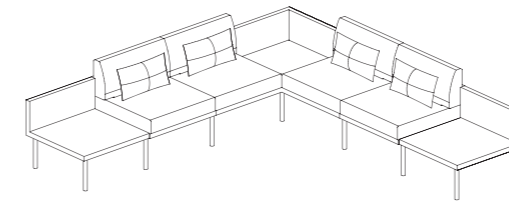

Statement of line 产品线

Setting 组合

Open Space
Armless Sofa with Tables Set
W2800 D2800 H745

Sofa
1-Seater Sofa, Armless

Table
L Shape Table
Corner Table

OPTION(S)
Long cushion for 700W

开放式空间
无扶手沙发带茶几组合
W2800 D700 H745

沙发
一人位沙发·无扶手

茶几
L形茶几
转角茶几

可选配置：
长靠枕用于 700W 沙发