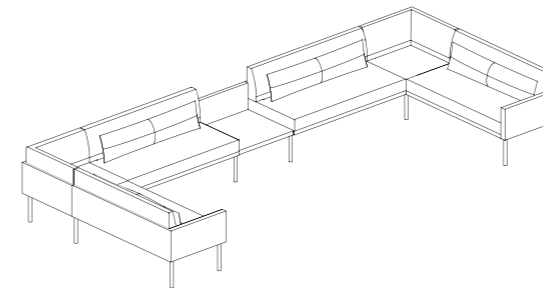

### Setting 组合

Open Space  
Armless Sofa with Tables Set  
W2800 D2800 H745

Sofa  
1-Seater Sofa, Armless

Table  
L Shape Table  
Corner Table

OPTION(S)  
Long cushion for 700W

开放式空间  
无扶手沙发带茶几组合  
W2800 D700 H745

沙发  
一人位沙发·无扶手

茶几  
L形茶几  
转角茶几

可选配置：  
长靠枕用于 700W 沙发

Open Space  
Armless & Half Height Sofa with  
Tables Set  
W4900 D2100 H745

Sofa  
2-Seater Sofa, Armless  
2-Seater Sofa, Left Arm  
2-Seater Sofa, Right Arm  
700W Corner Sofa