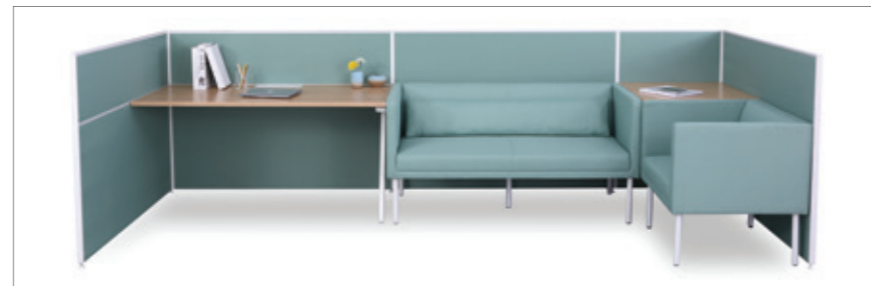

#### Surface Alignment

茶几表面平整连接

The surface of table is level with the armrest of sofa which is both merged to become a simple structure with fewer legs.

茶几台面与沙发在空间中进行了一次平整完美的连接，用最少的支撑脚的结构诠释着简约之美。