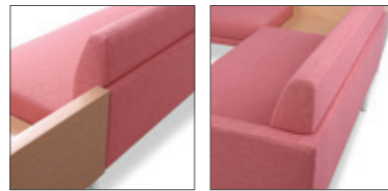

Top-notch Back Detail

顶级的背部细节

A handsome notched back perfectly realized exemplify attention to detail and high level of upholstery craftsmanship.

漂亮的切面腰垫设计完美地呈现了我们对产品细节的追求和高水准的扞布工艺。