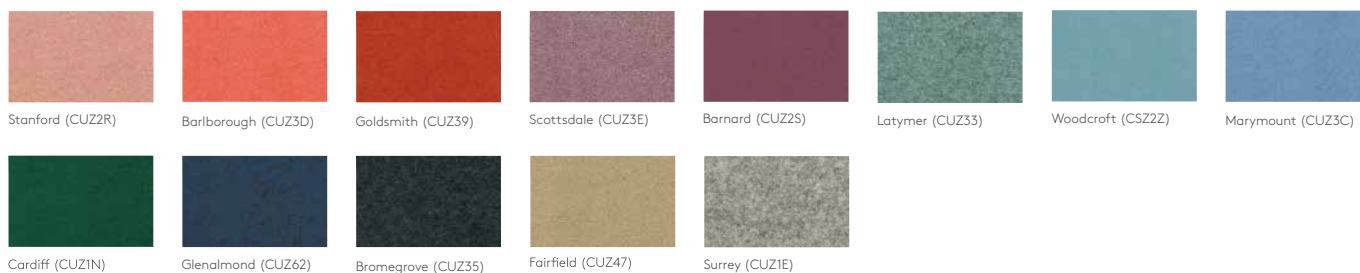

63016 (MD09)

64102 (MD29)

66008 (MD15)

66144 (MD30)

66010 (MD17)

68070 (MD32)

Seat Fabric 座椅布料

Medley*

Era*

Blazer

Wood Print Membrane 木纹纸

Membrane 纯色纸

Powder Paint 金属喷粉

Remarks 备注:

Colour variation may occur on printed matters. Please refer to swatch cards or actual product sample.
颜色可能因印刷效果而出现差异，因此以色卡或真实样本为准。