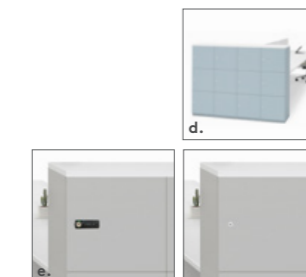

### Metal Locker for Bench - Solid Series

共享台钢制储物柜 - 纯色系列

- d. Locker for Bench integrates seamlessly with the Avail bench, providing additional storage spaces for the entire team.
- e. Digit lock or key random is optional for selection in all lockers.
- d. 共享台储物柜可与 Avail 共享台完美配搭使用，为团队增添更多个人物品的储存空间。
- e. 所有储物柜可选用数字密码锁或任意锁。