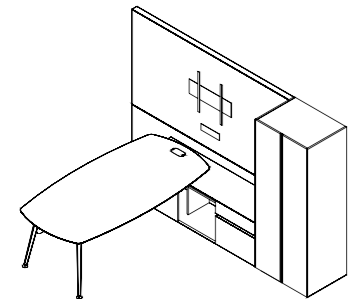

EXECUTIVE: MAIN DESK W/EXTENDED CABINET AND TV MOUNT WORK WALL UNIT CABINET SET

OVERALL SIZE:
W3200 D2080 H2000
W3200 D2460 H2000

MAIN DESK W/EXTENDED CABINET
WORK WALL UNIT W/TV MOUNT
2-DOOR WARDROBE

OPTION(S):
WARDROBE: SINGLE 2-DOOR, 3-DOOR WARDROBE,
4-DOOR CABINET
STORAGE: OPEN SHELF STORAGE

行政空间：主桌带长边柜配TV架背景
墙柜组合

总尺寸：
W3200 D2080 H2000
W3200 D2460 H2000

主桌带长边柜
背景墙，带TV架
双门衣柜

可选配置：
衣柜：单上下门衣柜，三门衣柜，四门柜
储物柜：空格柜