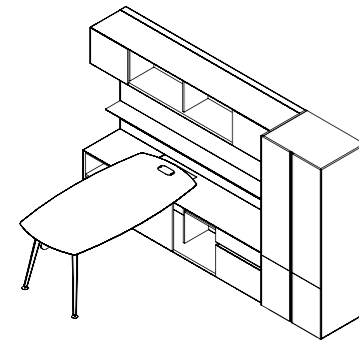

EXECUTIVE: MAIN DESK W/EXTENDED CABINET AND HIGH WALL UNIT CABINET SET

OVERALL SIZE:
W3200 D2080 H2000

MAIN DESK W/EXTENDED CABINET
WORK WALL UNIT W/METAL SHELVING
HANGING CABINET
OPEN SHELF STORAGE
4-DOOR CABINET

OPTION(S):
WARDROBE: SINGLE 2-DOOR WARDROBE, 2-DOOR WARDROBE,
3-DOOR WARDROBE

行政空间：主桌带长边柜配高背景
墙柜组合

总尺寸：
W3200 D2080 H2000

主桌带长边柜
背景墙，带金属架
吊柜
空格柜
四门柜

可选配置：
衣柜：单上下门衣柜，双门衣柜，三门衣柜