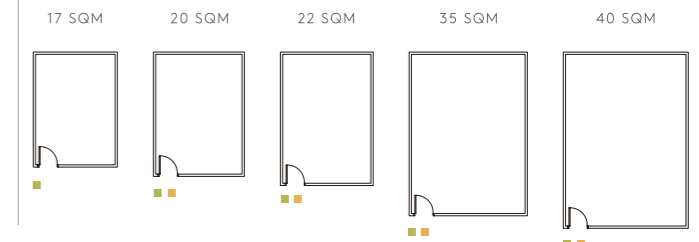

Senior Level Managers and Executives 中高级管理人员和高级管理人员

- EXECUTIVE 行政空间
- FOCUS 专注空间
- OFFICE 办公空间
- FLEX TEAM 团队空间
- HUDDLE 秘密洽谈空间
- CONFERENCE 会议空间