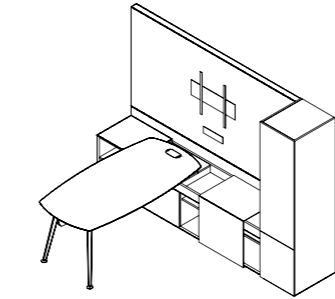

EXECUTIVE: MAIN DESK W/SMART CABINET AND TV MOUNT WORK WALL UNIT CABINET SET

OVERALL SIZE:
W2900 D2080 H2000

MAIN DESK W/SMART CABINET, W/SLIDING SURFACE
WORK WALL UNIT W/TV MOUNT
OPEN SHELF STORAGE
SINGLE 2-DOOR WARDROBE

OPTION(S):
WARDROBE: 2-DOOR WARDROBE, 3-DOOR WARDROBE,
4-DOOR CABINET

行政空间：主桌带智能边柜配TV架背景
墙柜组合

总尺寸：
W2900 D2080 H2000

主桌带智能边柜，带滑板
背景墙，带TV架
空格柜
单上下门衣柜

可选配置：
衣柜：双门衣柜，三门衣柜，四门柜