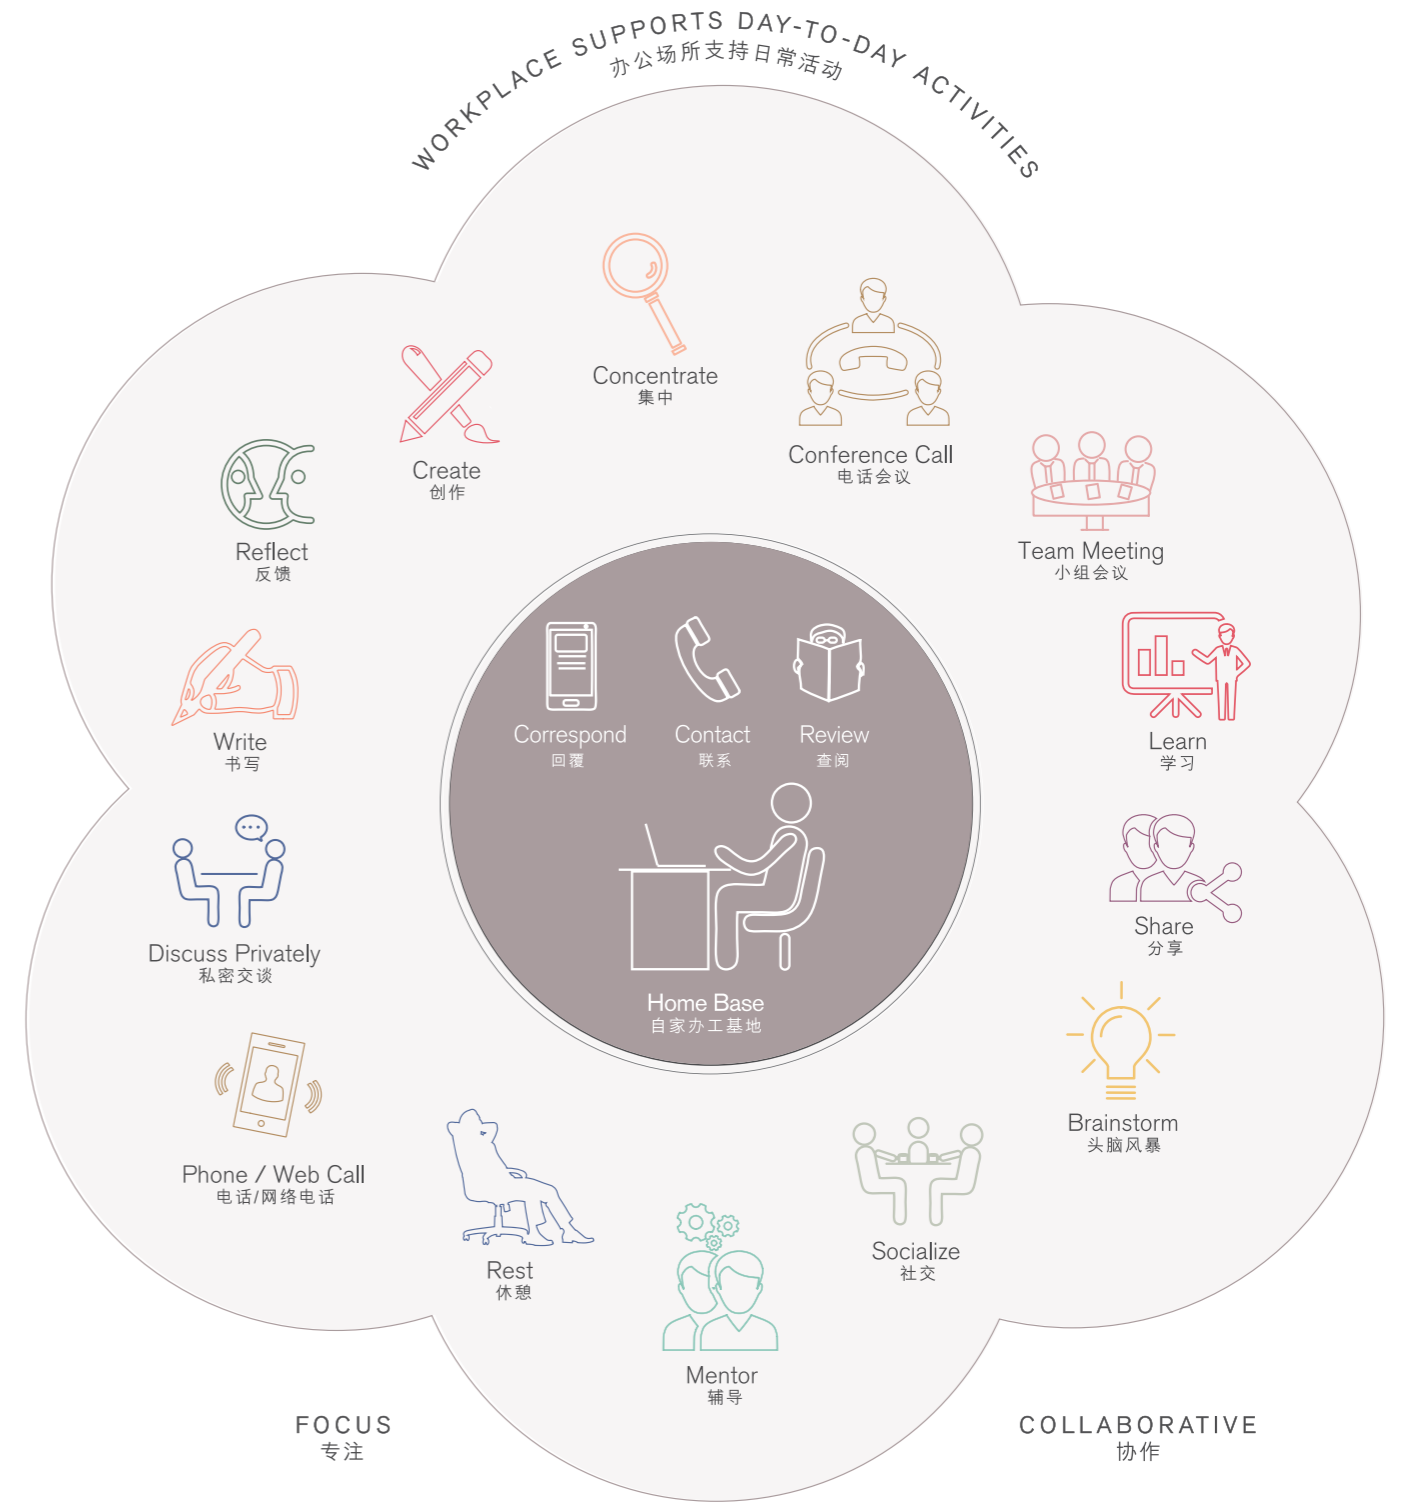

随着办公室的使用空间变得密集，私密空间也越来越小，多功能的办公空间设置需求也是必然的。与此同时，在管理层趋向扁平化和领导风格现代化的驱动下，企业的成功有赖于更多和更紧密的团队协作。因此，企业必须为管理好自己的团队提供多样化的活动设置组合，从而促进与员工之间的互动，提高生产效率。Ingage是一个联动工作空间的平台，为优化您的办公场所，提供各种支持多样化活动的设置组合。

CHOOSE YOUR SPACE BASED ON YOUR ACTIVITY >>

INGAGE MAXIMIZES SPACES WITH FLEXIBLE SETTINGS WHERE INDIVIDUALS AND TEAMS CAN CHOOSE THE BEST SPACE FOR EACH ACTIVITY. INDIVIDUALS AND TEAMS ARE MORE PRODUCTIVE WHEN THEY WORK IN A SETTING THAT IS APPROPRIATE FOR THE ACTIVITY. THEY ARE PERFORMING RATHER THAN SPENDING THE ENTIRE DAY SITTING AT ONE DESK. SOME ACTIVITIES REQUIRE DEEP FOCUS WHILE OTHERS NEED VARYING DEGREES OF COLLABORATION.

INGAGE CONCEPT CONSIDERS THE DESK AS A "HOME BASE" AND THEN PROVIDES A RANGE OF OTHER SETTINGS TO SUIT VARIED ACTIVITIES.

通过活动需求，选择理想的办公空间 >>

Ingage通过灵活的设置组合，可大大提升办公使用空间，让个人和团队都因应每种不同活动的需求，配置最合适的设置组合，从而提高生产力，而不是花一整天坐在同一个办公桌上。有些活动需要高度专注，而其他则需要不同程度的协作，以达致最佳效果。

Ingage概念以办公桌为一个「自家办公基地」，通过提供一系列不同的房间设置，以配合各种活动的需求。