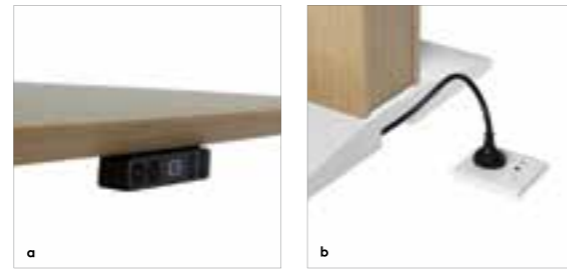

MOTORIZED HEIGHT ADJUSTMENT
灵活高度调整功能

a INTELLIGENT MEMORY CONTROL
b TABLE BASE DESIGN FOR HIDDEN CABLE MANAGEMENT TO REDUCE CLUTTER

a 智能记忆控制
b 隐藏式底座设计，方便走线管理，以免减少紊乱