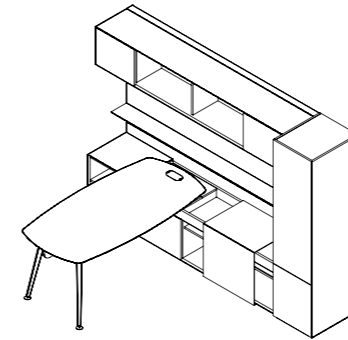

EXECUTIVE: MAIN DESK W/SMART CABINET AND HIGH WALL UNIT CABINET SET

OVERALL SIZE:
W2900 D2080 H2000

MAIN DESK W/SMART CABINET, W/SLIDING SURFACE:
WORK WALL UNIT W/METAL SHELVING
HANGING CABINET
OPEN SHELF STORAGE
SINGLE 2-DOOR WARDROBE

OPTION(S):
WARDROBE: 2-DOOR WARDROBE, 3-DOOR WARDROBE,
4-DOOR CABINET

行政空间：主桌带智能边柜配高背景
墙柜组合

总尺寸：
W2900 D2080 H2000

主桌带智能边柜，带滑板
背景墙，带金属架
吊柜
空格柜
单上下门衣柜

可选配置：
衣柜：双门衣柜，三门衣柜，四门柜