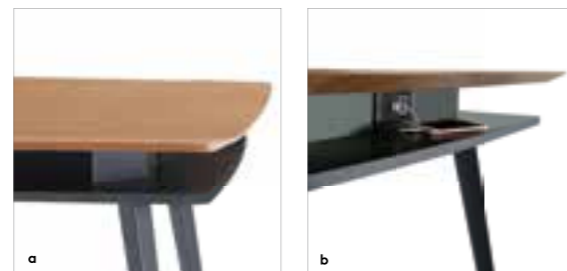

a LOWER LAYER OF TABLE SHELF TO HOLD PERSONAL DEVICE
b CONVENIENT POWER AND USB SOCKET TO SUPPORT BYOD

a 第二层台板便于放置个人电子设备
b 便捷的电源和USB插座可连接BYOD自携装置，能提供随插即用功能