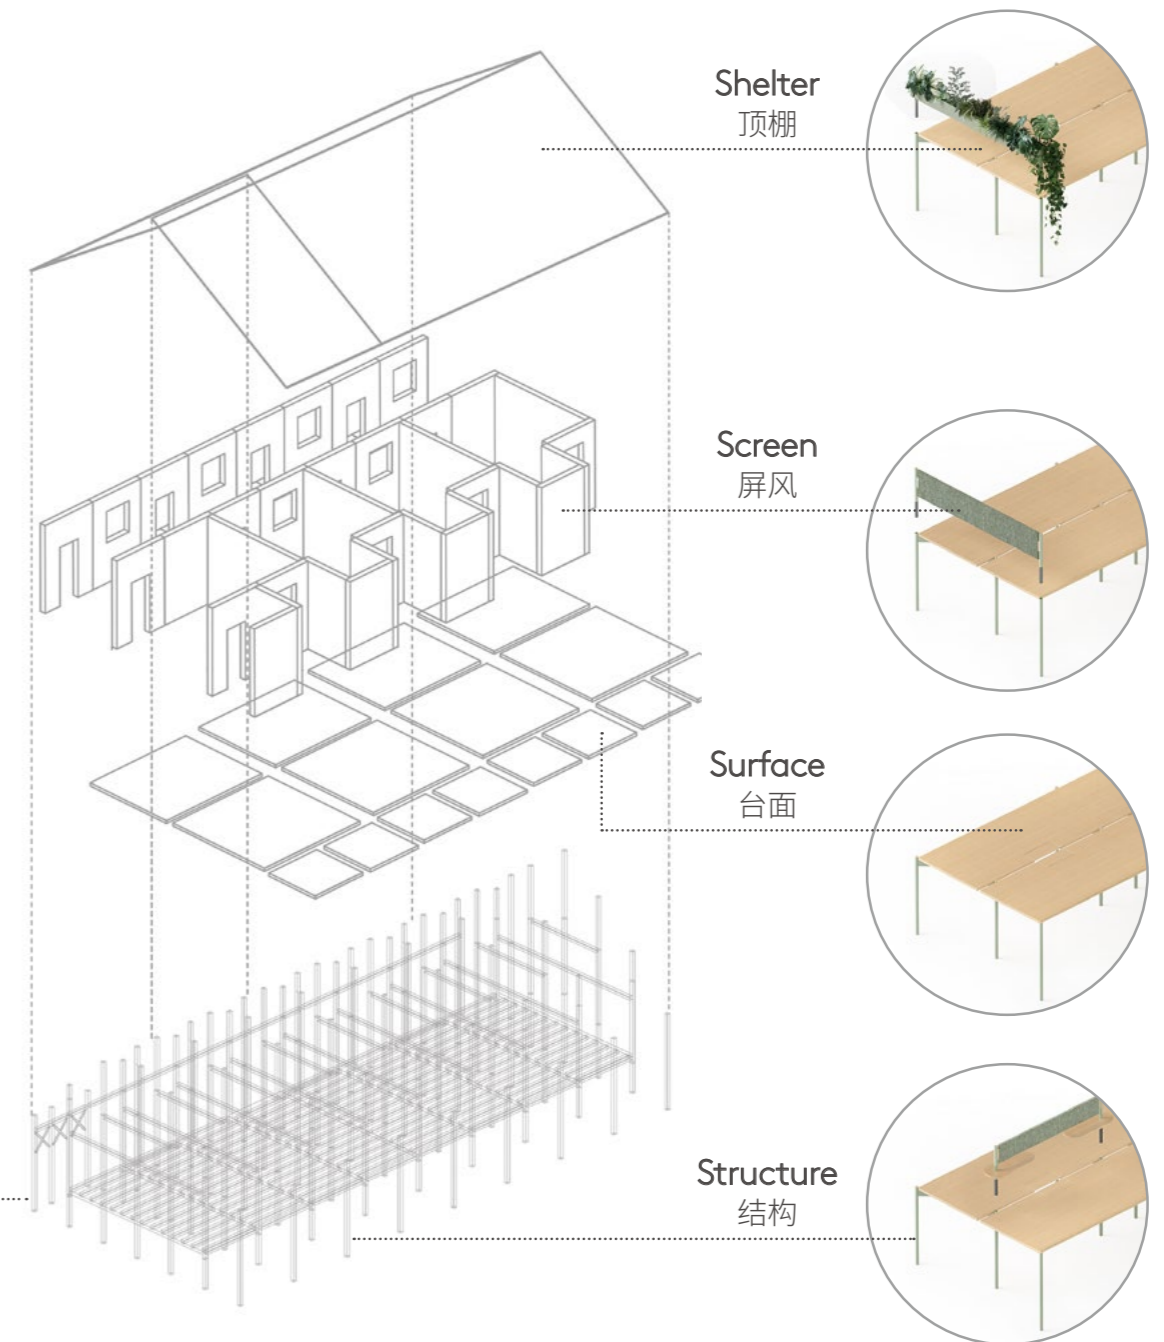

Longhouse 传承可持续发展的精髓，筑造一个紧密相连的社区，我们可以工作、娱乐和休息，自由之地、共融共通，紧密的合作与持续的学习最终促进社区的蓬勃发展。

Slim Round Post 简约纤细的圆柱

Longhouse's round post allows shared surface elements, to extend for additions from workstations.

Longhouse通过圆柱子层叠可将共享桌面模块延伸及增加工作席位。

Aesthetic Engineering 叠拼之美 匠心工艺

Longhouse's 30mm steel-tube offers an adaptive post structure. Posts are inserted into each other to offer height and create surfaces. Longhouse elements such as shelter, screen, surface and structure exist at varying elevations beautifully, ideal for all manner of work.