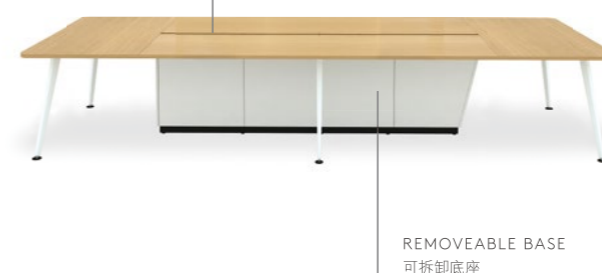

- E Convenient Power and USB Socket Supports BYOD
- F Removable Base Design for the Hidden of Cable Management
- E 便捷的电源和USB，插座可连接自携装置BYOD，能提供即插即用功能
- F 可拆卸底座设计，方便走线管理