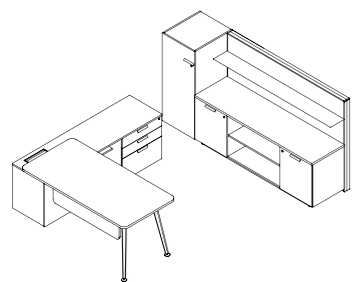

Overall Size 总尺寸
Main Desk w/Extended Side Cabinet
主桌带长边柜
W1830 D1910 H748
W2030 D1960 H748
W2230 D1960 H748
W2030 D2360 H748
W2230 D2360 H748

Option(s) 可选配置
Wardrobe 衣柜
2-Door Wardrobe
双门衣柜

Main Desk w/Smart Cabinet and Low Wall Cabinet Unit Set
办公空间：主桌带智能边柜配矮墙柜组合