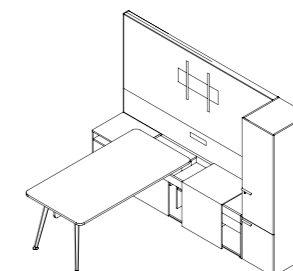

Overall Size 总尺寸
W2900 D2110 H2000

Option(s) 可选配置
Wardrobe 衣柜
2-Door Wardrobe
3-Door Wardrobe
4-Door Cabinet
双门衣柜
三门衣柜
四门柜

Executive

Height-Adjustable-Desk (HAD) Plus Set w/Extended Cabinet and High Wall Unit Cabinet Set
行政空间：行政升降台带长边柜配高墙柜组合