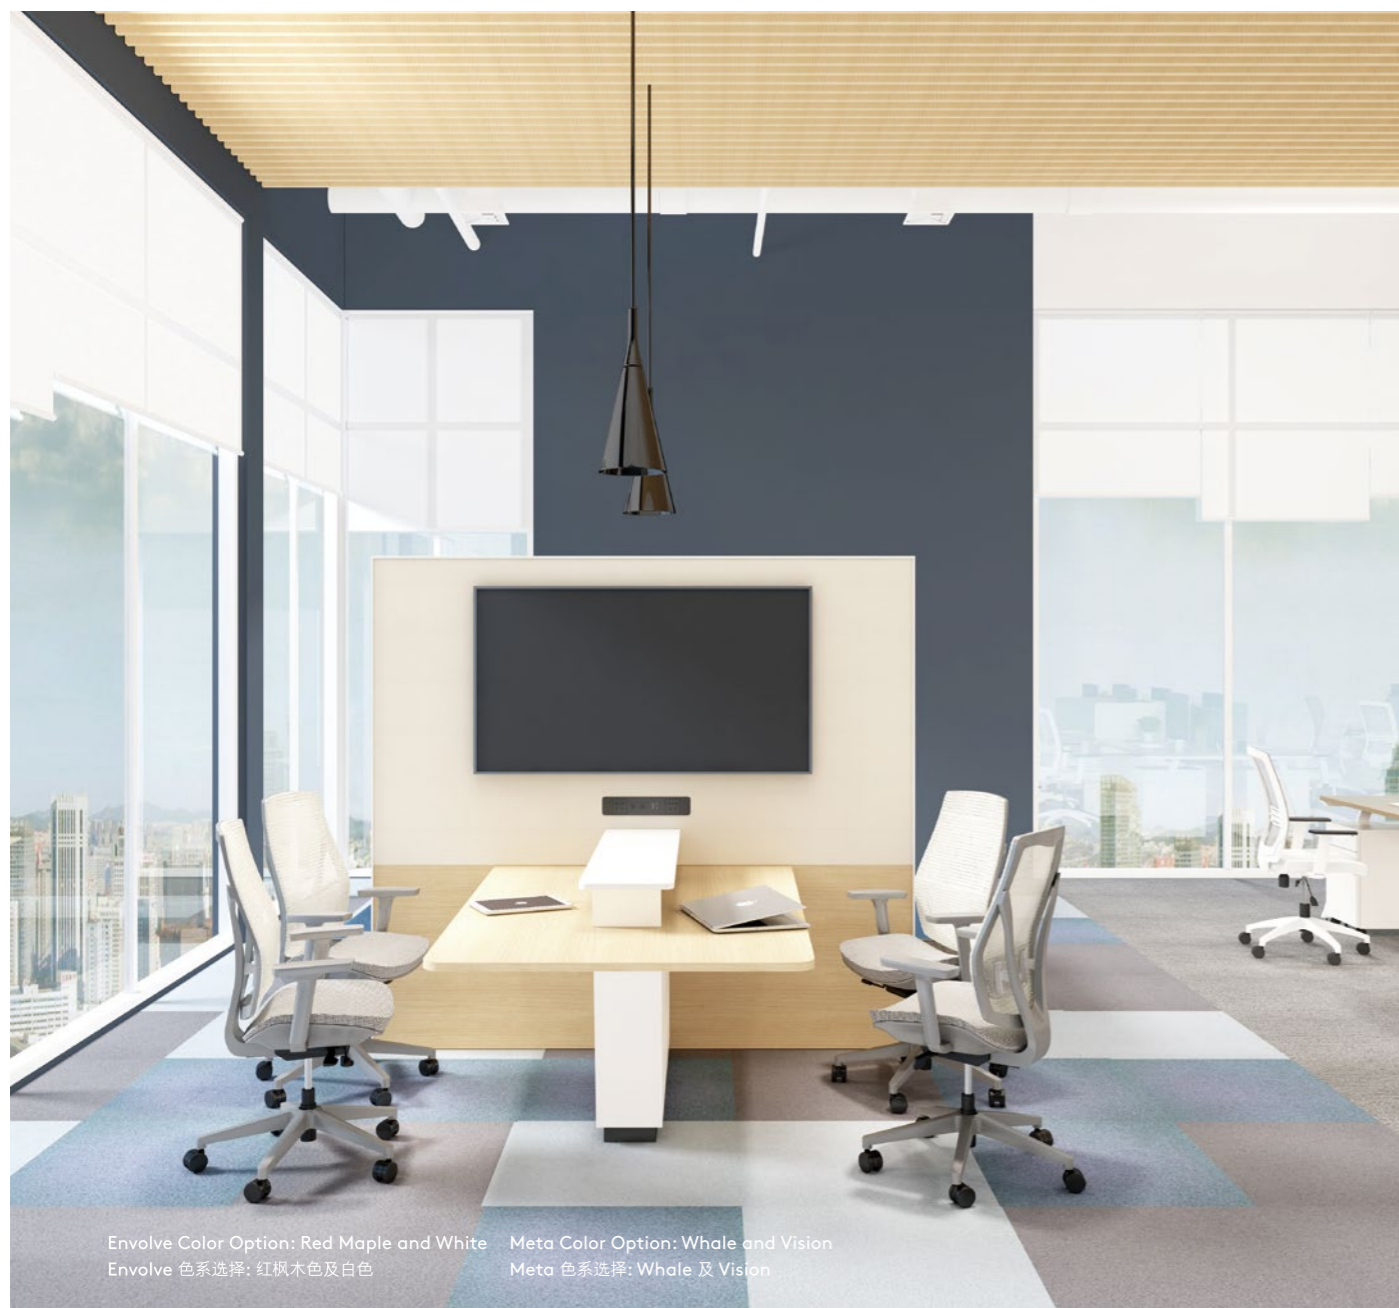

Envolve's Versatile Place-Making for Open and Semi-enclosed Workspaces

Envolve 多用途的设置组合适用于开放式和半封闭式办公空间

Envolve's versatile, holistic, multimedia designs offer excellent support to versatile workspace planning, making it the go-to solution for shared or open-plan offices, semi-enclosed or enclosed workplace. Boosting seamless technology and furniture integrations, Envolve brings people, space and information together for ever-greater productivity and collaborations.

Envolve 的设置全方位而又多样化，其中就以多媒体会议桌的设计，为整个办公场所空间的规划提供了多功能和多元化的支持，通过完美的集成技术与 Meta 协作式座椅搭配，多用途的 Envolve 拓展了共享、开放式、半封闭或封闭式办公场所的使用率，将员工，空间的充份利用和信息交换迅速的联系在一起，实现更高的生产力和协作。

Envolve Color Option: Red Maple and White
Envolve 色系选择: 红枫木色及白色

Meta Color Option: Whale and Vision
Meta 色系选择: Whale 及 Vision