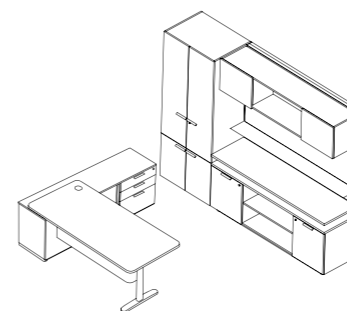

Overall Size 总尺寸
Height-Adjustable-Desk (HAD) Plus w/Extended Side Cabinet
行政升降台带长边柜
W1840 D1850 H725 (H1050)
W2040 D1900 H725 (H1050)
W2240 D1900 H725 (H1050)
W2040 D2300 H725 (H1050)
W2240 D2300 H725 (H1050)

Option(s) 可选配置
Wardrobe 衣柜
Single 2-Door Wardrobe
单上下门衣柜

Color & Material 色彩和材料

MFC 三聚氰胺板

MFC - Solid 三聚氰胺板 - 纯色系列

Metal Leg 金属脚

Remarks 备注：
Color variations may occur on printed matters. Please refer to swatch cards or actual product sample.
颜色可能因印刷效果而出现差异，因此以色卡或真实样本为准。

GREENGUARD GOLD Indoor Air Quality Certification
荣获GREENGUARD室内空气质量金级认证