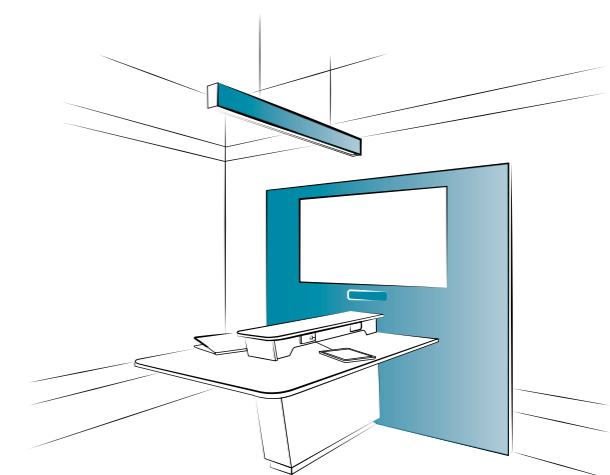

通过优化办公空间的使用，可节省占地面积和降低成本。Enolve 多功能的设计和多变的设计组合，可满足各种房间类别的规划和尺寸大小的需求。

Executive 行政空间
17-40 SQM

Conference 会议空间
20-40 SQM

Manager 经理办公空间
8-11 SQM

Team Meeting 团队会议空间
11-15 SQM

Manager

经理办公空间

Smart private-office configurations to support focused work, one-to-one mentoring and small group meetings, balancing the need of privacy with continuous learning and team collaborations.