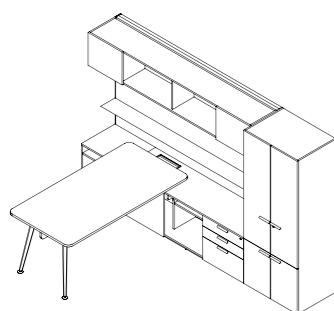

Overall Size 总尺寸
W3200 D2110 H2000

Option(s) 可选配置
Wardrobe 衣柜
Single 2-Door Wardrobe
2-Door Wardrobe
3-Door Wardrobe
单上下门衣柜
双门衣柜
三门衣柜
四门柜

Main Desk w/Smart Cabinet and High Wall Unit Cabinet Set
行政空间：主桌带智能边柜配高背景墙柜组合