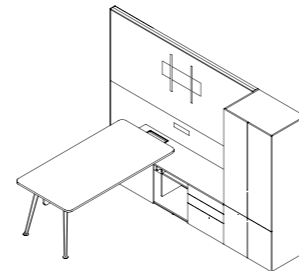

Manager/Executive Main Desk & Cabinet Set 经理及行政主桌配墙柜组合

Main Desk w/Extended Cabinet and TV Mount Work Wall Unit Cabinet Set
行政空间：主桌带长边柜配 TV 背景墙柜组合

Overall Size 总尺寸
W3200 D2110 H2000
W3200 D2310 H2000

Option(s) 可选配置
Wardrobe 衣柜
Single 2-Door
单上下门衣柜
Storage 储物柜
Open Shelf Storage
空格柜

Main Desk w/Smart Cabinet and TV Mount Work Wall Unit Cabinet Set
行政空间：主桌带智能边柜配 TV 背景墙柜组合