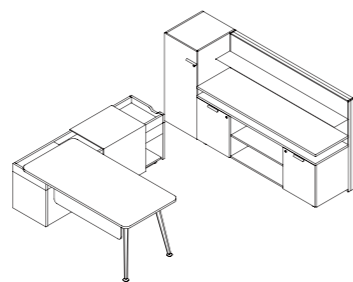

Overall Size 总尺寸
Main Desk w/Smart Cabinet w/Smart Cabinet
主桌带智能边柜，带滑板
W1830 D1910 H748
W2030 D1960 H748
W2230 D1960 H748
W2030 D2360 H748
W2230 D2360 H748

Option(s) 可选配置
Wardrobe 衣柜
2-Door Wardrobe
双门衣柜

Main Desk w/Extended Cabinet and High Wall Unit Cabinet Set
行政空间：主桌带长边柜配高背景墙柜组合