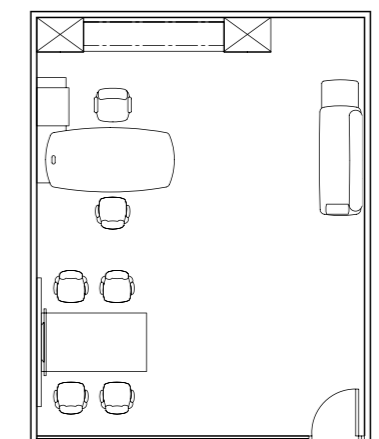

- MAIN DESK W/SMART CABINET W/SLIDING SURFACE: 主桌带智能边柜·带滑板
- COMBINED CABINET W/WALL UNIT: 墙柜组合
- WORK WALL UNIT W/METAL SHELVING: 背景墙·带金属架
- HANGING CABINET: 吊柜
- LOWER CABINET W/SWING DOOR W/PLATE: 矮柜带双掩门·带柜顶板
- 4-DOOR CABINET: 四门柜
- MEDIA CENTER: 多媒体会议桌
- 3-SEATER SOFA: 三人沙发
- CHAIR: 椅子