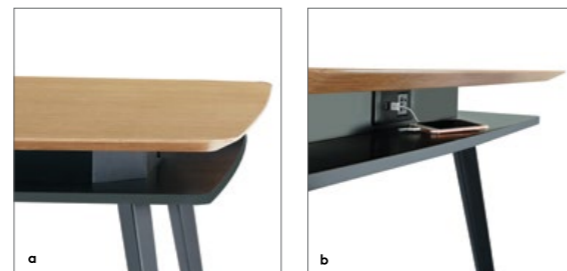

a LOWER LAYER OF TABLE SHELF TO HOLD PERSONAL DEVICE
b CONVENIENT POWER AND USB SOCKET TO SUPPORT BYOD
a 第二层台板便于放置个人电子设备
b 便捷的电源和USB插座可连接BYOD自携装置，能提供随插即用功能