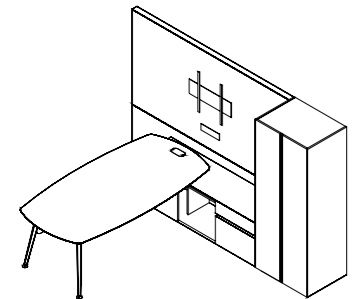

EXECUTIVE: MAIN DESK W/EXTENDED CABINET AND TV MOUNT WORK WALL UNIT CABINET SET

OVERALL SIZE:
W3200 D2080 H2000
W3200 D2460 H2000

MAIN DESK W/EXTENDED CABINET
WORK WALL UNIT W/TV MOUNT
2-DOOR WARDROBE

OPTION(S):
WARDROBE: SINGLE 2-DOOR, 3-DOOR WARDROBE,
4-DOOR CABINET
STORAGE: OPEN SHELF STORAGE

行政空间：主桌带长边柜配TV架背景
墙柜组合

总尺寸：
W3200 D2080 H2000
W3200 D2460 H2000

主桌带长边柜
背景墙，带TV架
双门衣柜

可选配置：
衣柜：单上下门衣柜，三门衣柜，四门柜
储物柜：空格柜