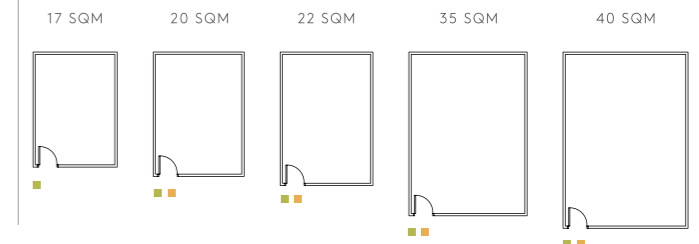

Senior Level Managers and Executives 中高级管理人员和高级管理人员

- EXECUTIVE 行政空间
- FOCUS 专注空间
- OFFICE 办公空间
- FLEX TEAM 团队空间
- HUDDLE 秘密洽谈空间
- CONFERENCE 会议空间