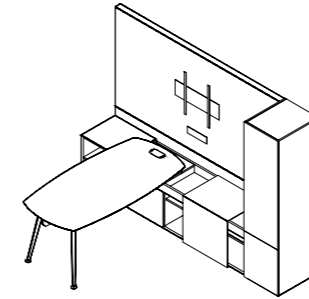

EXECUTIVE: MAIN DESK W/SMART CABINET AND TV MOUNT WORK WALL UNIT CABINET SET

OVERALL SIZE:
W2900 D2080 H2000

MAIN DESK W/SMART CABINET, W/SLIDING SURFACE
WORK WALL UNIT W/TV MOUNT
OPEN SHELF STORAGE
SINGLE 2-DOOR WARDROBE

OPTION(S):
WARDROBE: 2-DOOR WARDROBE, 3-DOOR WARDROBE,
4-DOOR CABINET

行政空间：主桌带智能边柜配TV架背景
墙柜组合

总尺寸：
W2900 D2080 H2000

主桌带智能边柜，带滑板
背景墙，带TV架
空格柜
单上下门衣柜

可选配置：
衣柜：双门衣柜，三门衣柜，四门柜