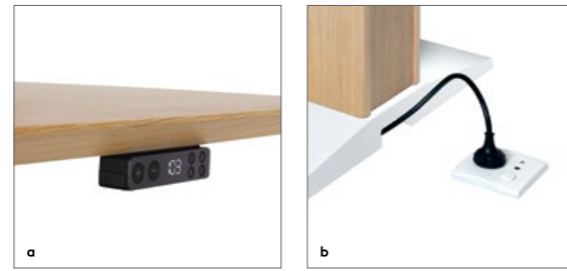

### Height Adjustable Table (HAT)

升降台

MOTORIZED HEIGHT ADJUSTMENT  
灵活高度调整功能

**Sit-to-stand** | Support alternative postures and individual working styles with a HAT intelligent control, including a memory function holding three positions, which adjusts the table height from 640mm to 1,300mm in just nine seconds.

**站坐交替** | 升降台智能控制面板能记忆3种调节高度，并可在9秒内快速调节台面高度由640毫米到1,300毫米，适应不同站坐交替的姿势，配合个性化的工作风格。

**a** MEMORY REMOTE CONTROL  
**b** TABLE BASE WITH HIDDEN CABLE MANAGEMENT FUNCTION TO REDUCE CLUTTER