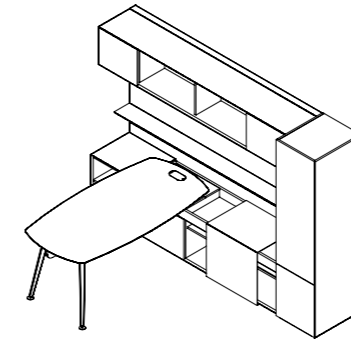

EXECUTIVE: MAIN DESK W/SMART CABINET AND HIGH WALL UNIT CABINET SET

OVERALL SIZE:
W2900 D2080 H2000

MAIN DESK W/SMART CABINET, W/SLIDING SURFACE:
WORK WALL UNIT W/METAL SHELVING
HANGING CABINET
OPEN SHELF STORAGE
SINGLE 2-DOOR WARDROBE

OPTION(S):
WARDROBE: 2-DOOR WARDROBE, 3-DOOR WARDROBE,
4-DOOR CABINET

行政空间：主桌带智能边柜配高背景
墙柜组合

总尺寸：
W2900 D2080 H2000

主桌带智能边柜，带滑板
背景墙，带金属架
吊柜
空格柜
单上下门衣柜

可选配置：
衣柜：双门衣柜，三门衣柜，四门柜