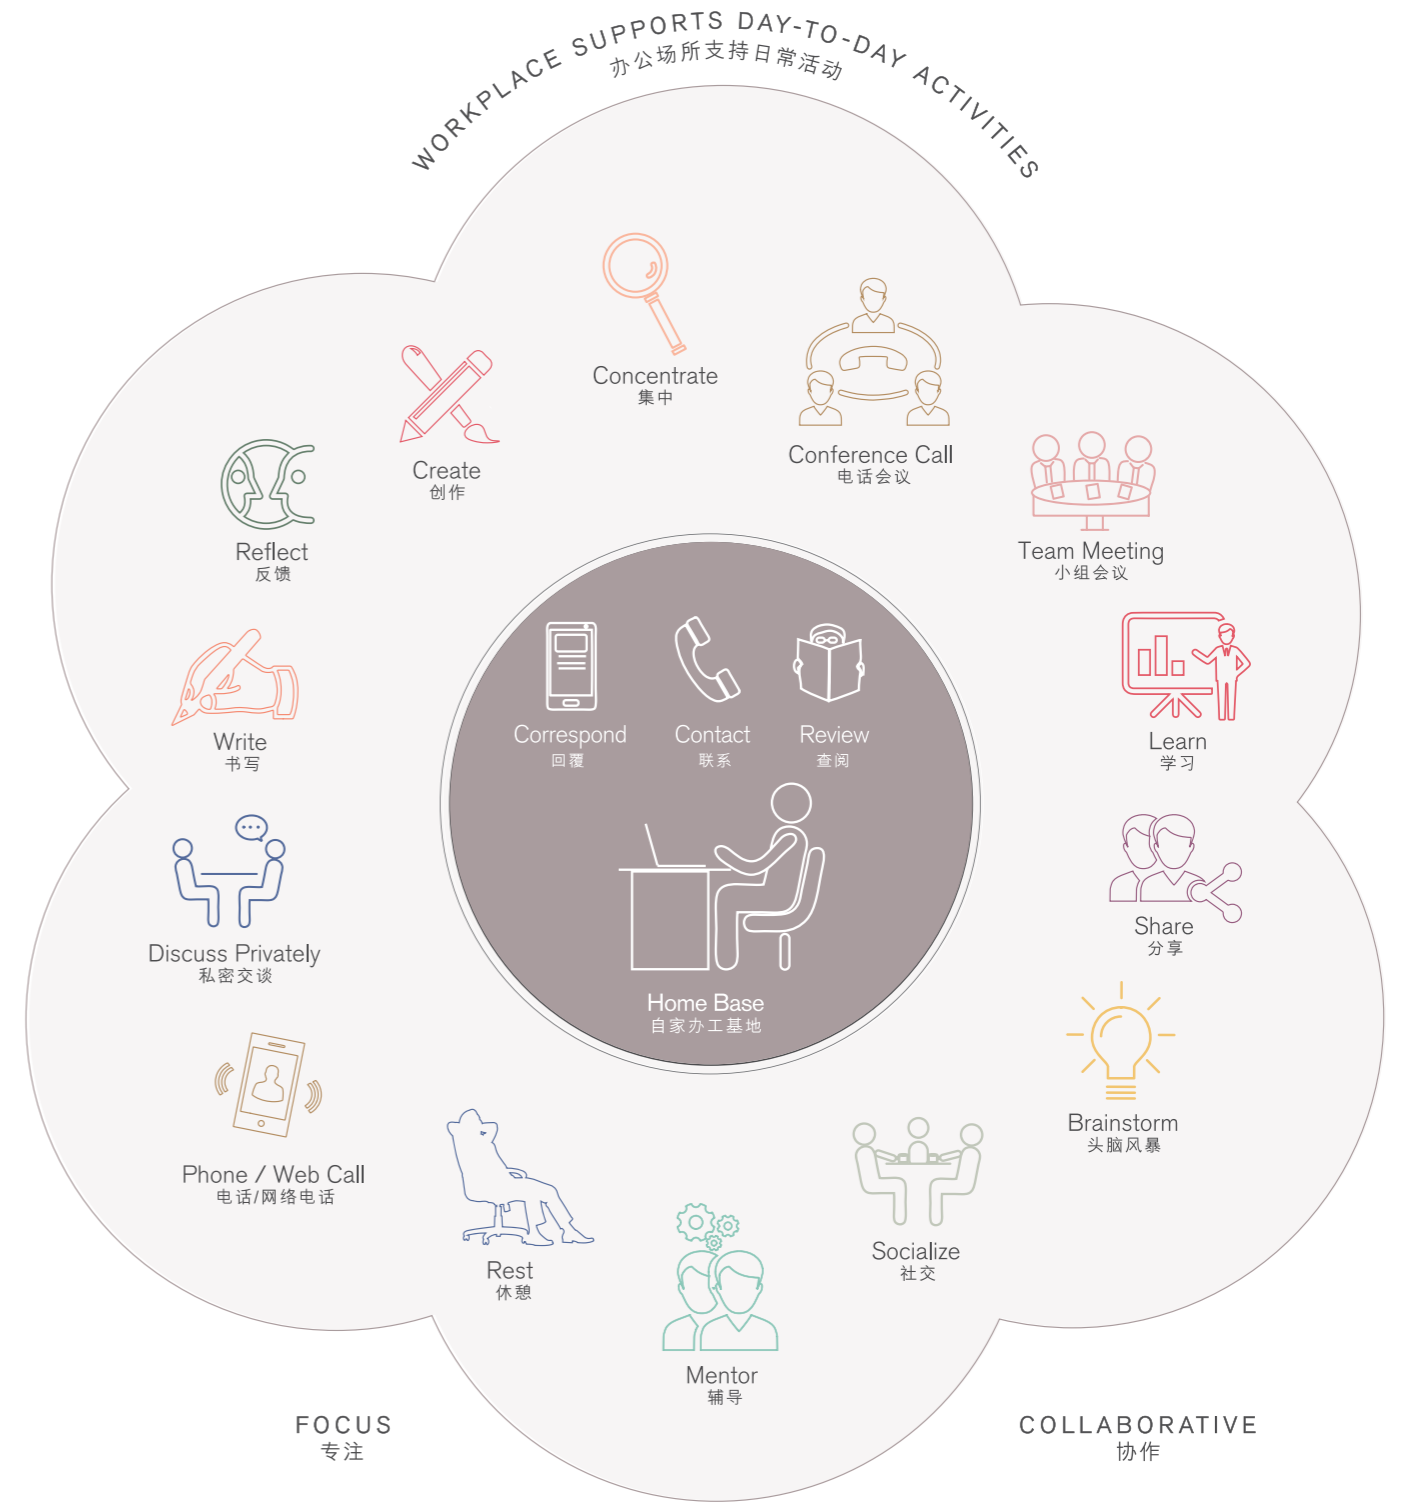

## Evolve into an activity-based workplace

企业演变为支持各种活动的工作场所

Offices are becoming denser and private rooms are getting smaller while requiring more functionality. At the same time, business success requires more teamwork and closer collaboration, driven by flatter management hierarchies and modern styles of leadership. As a result, organizations must manage their teams within a community and increase interaction through varied activity-based work settings. Ingage is a connected space platform that optimizes your office to support multiple activities, intuitively and efficiently.

随着办公室的使用空间变得密集，私密空间也越来越小，多功能的办公空间设置需求也是必然的。与此同时，在管理层趋向扁平化和领导风格现代化的驱动下，企业的成功有赖于更多和更紧密的团队协作。因此，企业必须为管理好自己的团队提供多样化的活动设置组合，从而促进与员工之间的互动，提高生产效率。Ingage是一个联动工作空间的平台，为优化您的办公场所，提供各种支持多样化活动的设置组合。

**CHOOSE YOUR SPACE BASED ON YOUR ACTIVITY >>**  
 INGAGE MAXIMIZES SPACES WITH FLEXIBLE SETTINGS WHERE INDIVIDUALS AND TEAMS CAN CHOOSE THE BEST SPACE FOR EACH ACTIVITY. INDIVIDUALS AND TEAMS ARE MORE PRODUCTIVE WHEN THEY WORK IN A SETTING THAT IS APPROPRIATE FOR THE ACTIVITY. THEY ARE PERFORMING RATHER THAN SPENDING THE ENTIRE DAY SITTING AT ONE DESK. SOME ACTIVITIES REQUIRE DEEP FOCUS WHILE OTHERS NEED VARYING DEGREES OF COLLABORATION.  
 INGAGE CONCEPT CONSIDERS THE DESK AS A "HOME BASE" AND THEN PROVIDES A RANGE OF OTHER SETTINGS TO SUIT VARIED ACTIVITIES.

**通过活动需求，选择理想的办公空间 >>**  
 Ingage通过灵活的设置组合，可大大提升办公使用空间，让个人和团队都因应每种不同活动的需求，配置最合适的设置组合，从而提高生产力，而不是花一整天坐在同一个办公桌上。有些活动需要高度专注，而其他则需要不同程度的协作，以达致最佳效果。  
 Ingage概念以办公桌为一个「自家办公基地」，通过提供一系列不同的房间设置，以配合各种活动的需求。

## Solutions for a productive and connected workplace