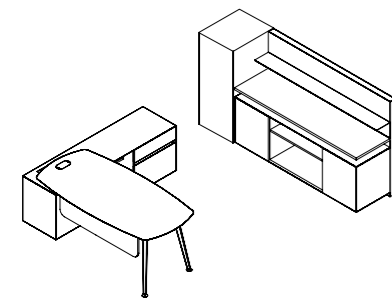

OFFICE: MAIN DESK W/EXTENDED CABINET AND LOW WALL CABINET UNIT SET

MAIN DESK W/EXTENDED SIDE CABINET:
W2000 D1940 H748
W2380 D1950 H748

WORK WALL UNIT W/METAL SHELVING
LOWER CABINET W/2 SWING DOORS
SINGLE DOOR WARDROBE

OPTION(S):
MAIN DESK W/SIDE CABINET
MAIN DESK W/SMART CABINET, W/SLIDING SURFACE

WALL UNIT AND CABINET

LOWER CABINET:
矮柜带双边抽屉
矮柜带双边抽屉 W/ PLATE
矮柜带双掩门

WARDROBE:
2-DOOR WARDROBE

办公空间：主桌带长边柜配
墙柜组合

主桌带长边柜：
W2000 D1940 H748
W2380 D1950 H748

背景墙，带金属架
矮柜带双掩门
单门衣柜

可选配置：
主桌带边柜
主桌带智能边柜，带滑板

背景墙配柜

矮柜：
矮柜带双边抽屉
矮柜带双边抽屉，带柜顶板
矮柜带双掩门

衣柜：
双门衣柜