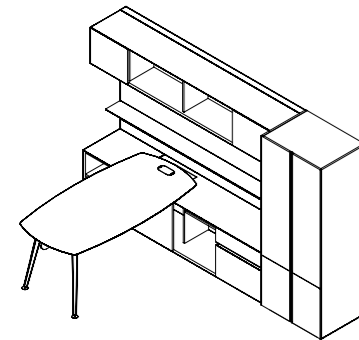

EXECUTIVE: MAIN DESK W/EXTENDED CABINET AND HIGH WALL UNIT CABINET SET

OVERALL SIZE:
W3200 D2080 H2000

MAIN DESK W/EXTENDED CABINET
WORK WALL UNIT W/METAL SHELVING
HANGING CABINET
OPEN SHELF STORAGE
4-DOOR CABINET

OPTION(S):
WARDROBE: SINGLE 2-DOOR WARDROBE, 2-DOOR WARDROBE,
3-DOOR WARDROBE

行政空间：主桌带长边柜配高背景
墙柜组合

总尺寸：
W3200 D2080 H2000

主桌带长边柜
背景墙，带金属架
吊柜
空格柜
四门柜

可选配置：
衣柜：单上下门衣柜，双门衣柜，三门衣柜