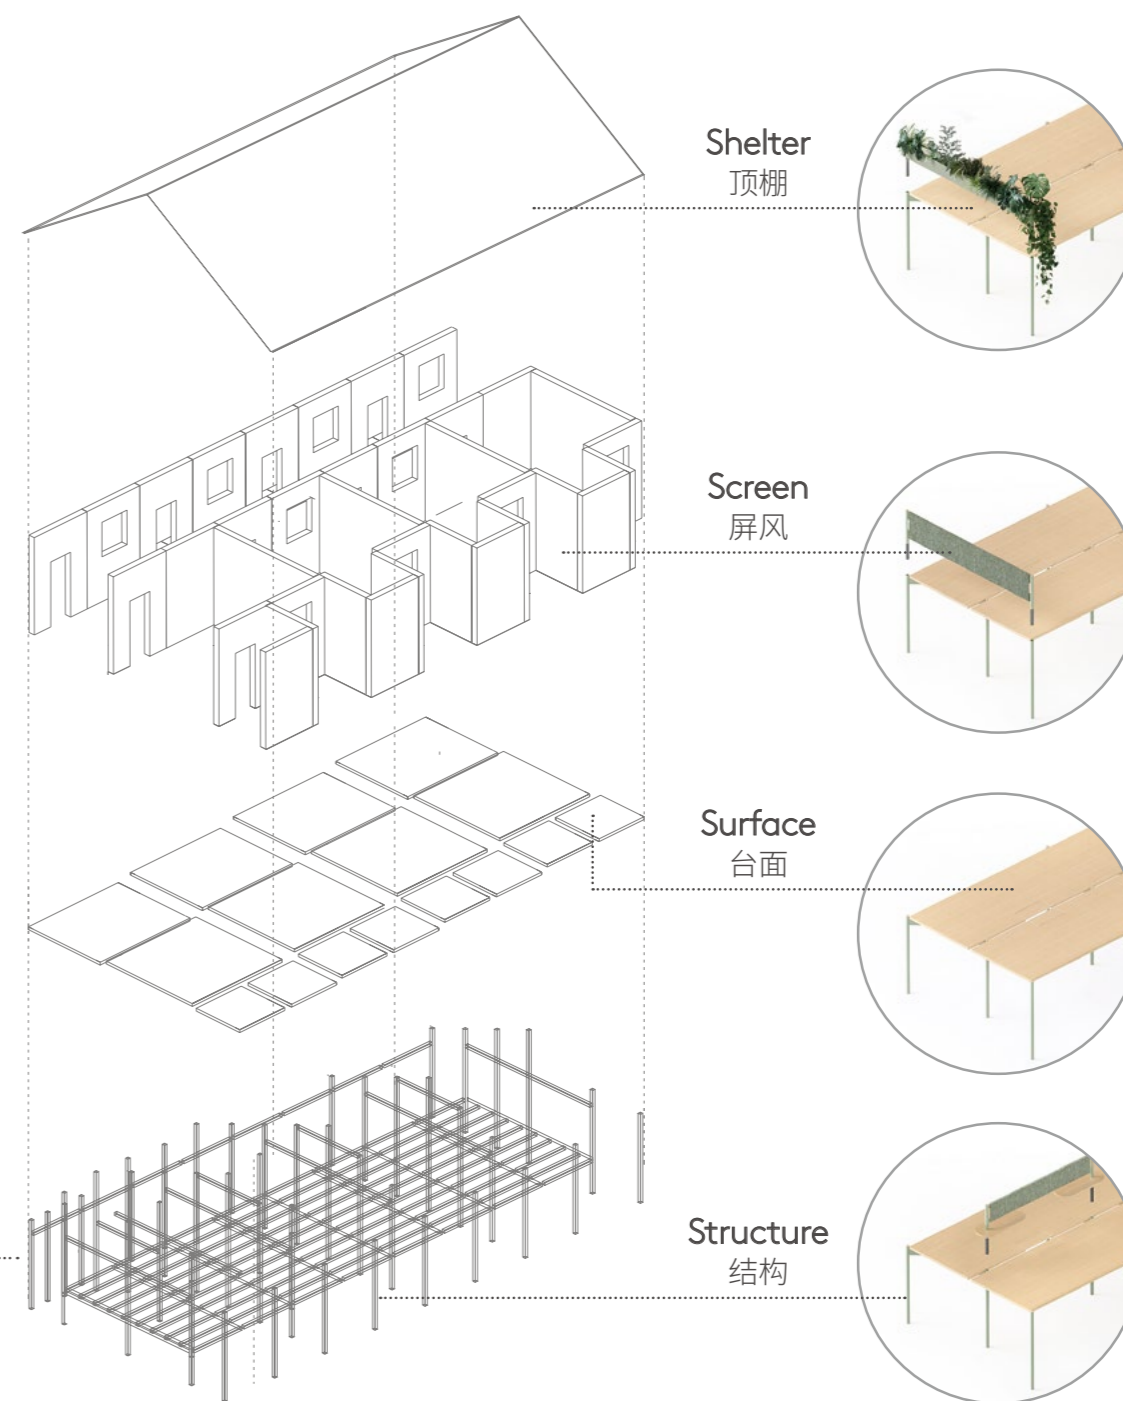

Housing a close-knit community, the Longhouse supports work, play and rest with sustainability at its heart – a place where cooperation and continuous learning allows communities to thrive.

Longhouse 的灵感来源于中国和东南亚土著如达雅克族的长屋住宅建筑。经过数千年的验证，传统长屋独特的高脚木桩和房梁结构是允许定制高度和延伸增盖的，适应了宗族人口的增长。

Longhouse 传承可持续发展的精髓，筑造一个紧密相连的社区，我们可以工作、娱乐和休息，自由之地、共融共通，紧密的合作与持续的学习最终促进社区的蓬勃发展。

Slim Round Post 简约纤细的圆柱

Longhouse's round post allows shared surface elements, to extend for additions from workstations.

Longhouse 通过圆柱子层叠可将共享桌面模块延伸及增加工作岗位。

Aesthetic Engineering 叠拼之美 匠心工艺

Longhouse's 30mm steel-tube offers an adaptive post structure. Posts are inserted into each other to offer height and create surfaces. Longhouse elements such as shelter, screen, surface and structure exist at varying elevations beautifully, ideal for all manner of work.