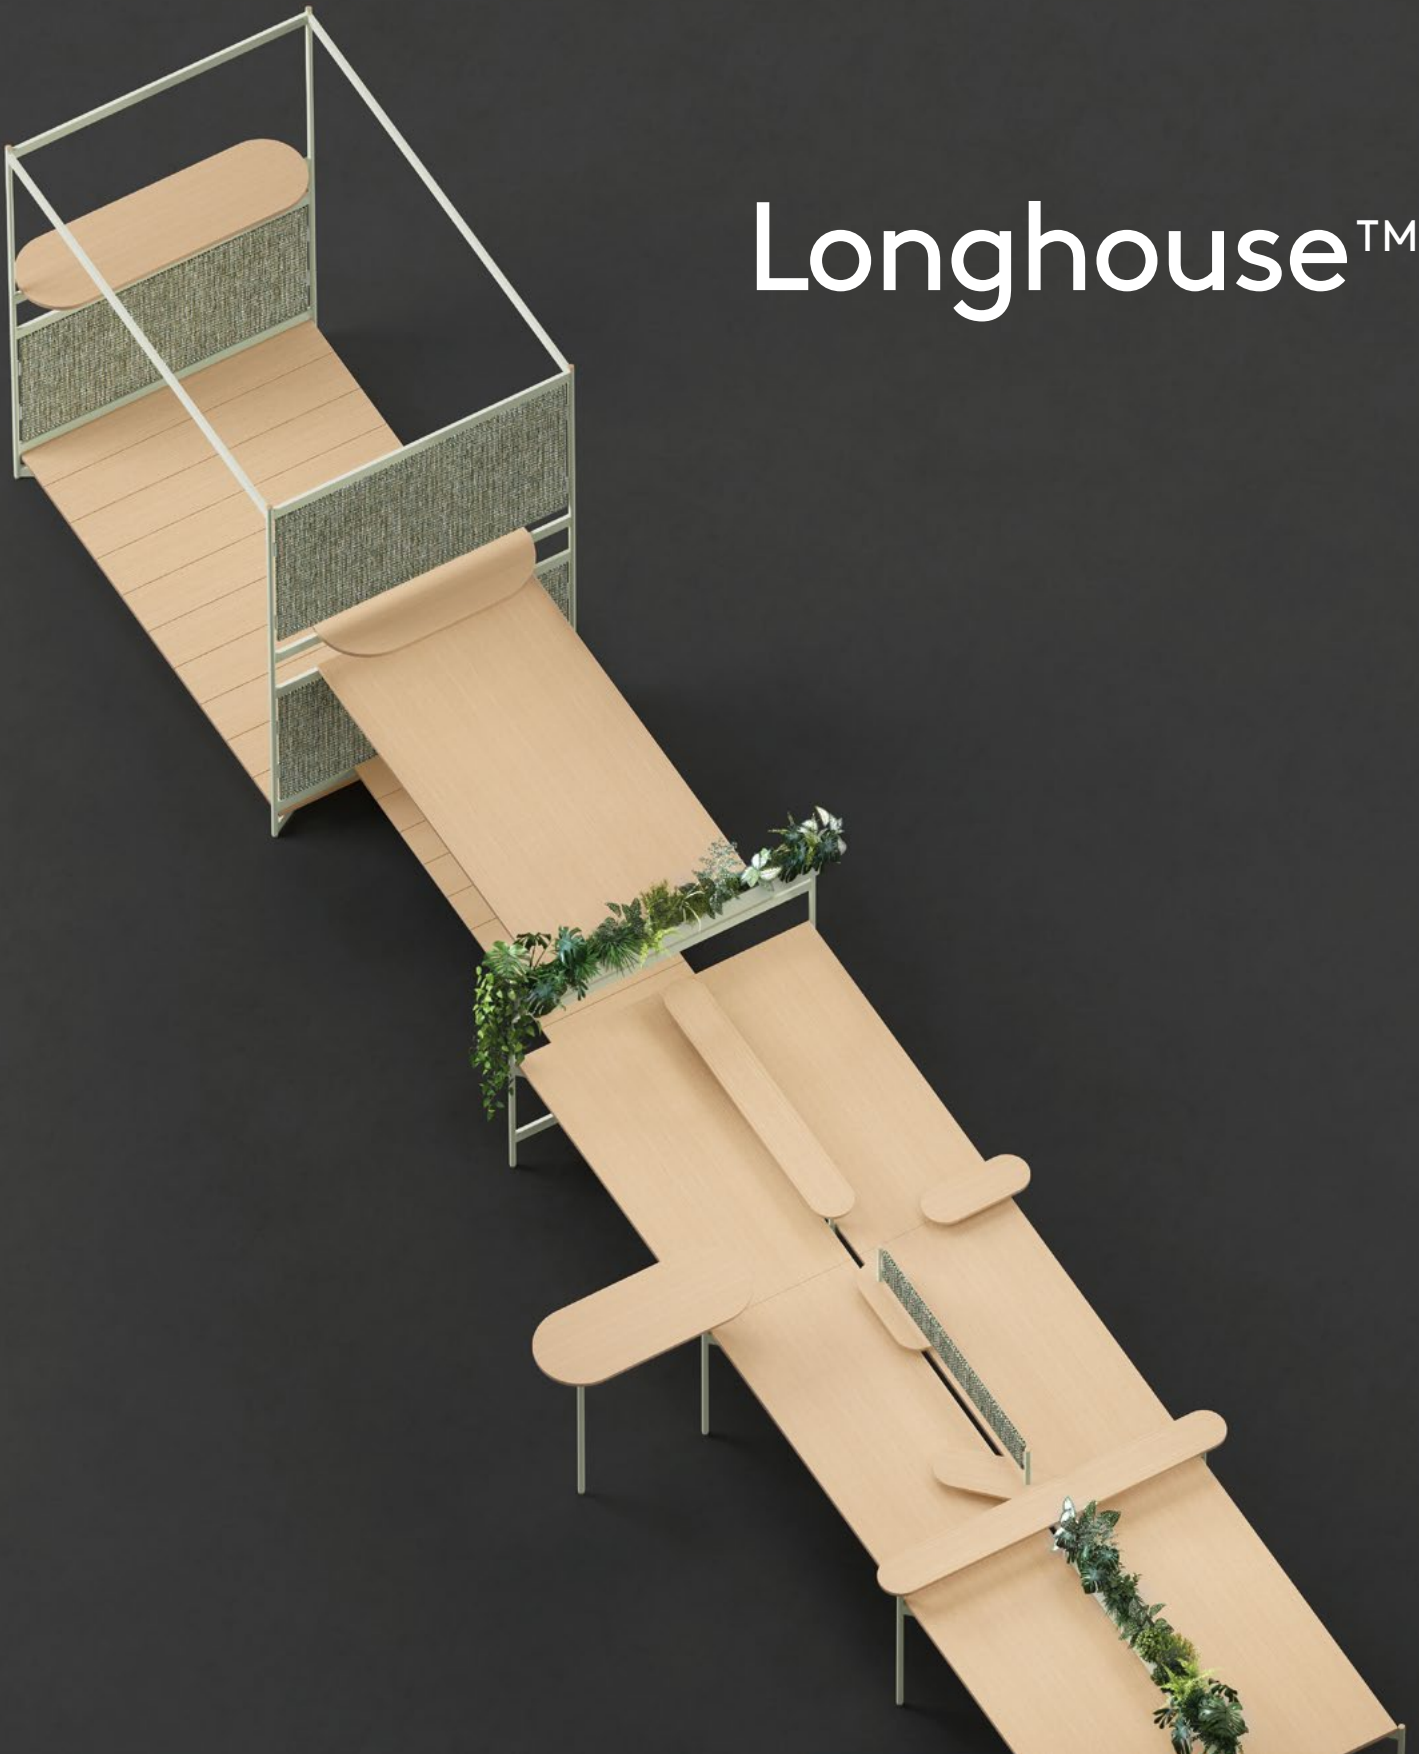

Longhouse™

Longhouse: Design Story

The Longhouse Community

Longhouse 的设计故事：
承载时间的完美 阐释社群的精髓

Inspired by indigenous longhouse dwelling architecture in China and across South East Asia such as the Iban Dayak tribe, the distinctive post and beam structure allows for custom elevations and extensions to support the growth of its community over thousands of years.

Longhouse 传承可持续发展的精髓，筑造一个紧密相连的社区，我们可以工作、娱乐和休息，自由之地、共融共通，紧密的合作与持续的学习最终促进社区的蓬勃发展。

Slim Round Post 简约纤细的圆柱

Longhouse's round post allows shared surface elements, to extend for additions from workstations.

Longhouse 通过圆柱子层叠可将共享桌面模块延伸及增加工作岗位。