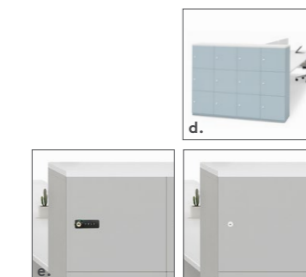

### Metal Locker for Bench - Solid Series

共享台钢制储物柜 - 纯色系列

- d. Locker for Bench integrates seamlessly with the Avail bench, providing additional storage spaces for the entire team.
- e. Digit lock or key random is optional for selection in all lockers.
- d. 共享台储物柜可与 Avail 共享台完美配搭使用，为团队增添更多个人物品的储存空间。
- e. 所有储物柜可选用数字密码锁或任意锁。