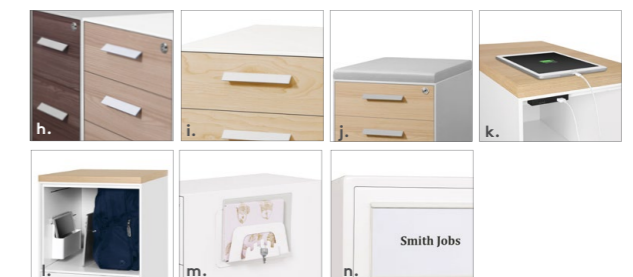

### Metal Pedestal - Solid Series

钢制活动抽屉柜 - 纯色系列

- a. Durable metal mobile pedestal with sturdy drawer surface.
  - b. The anti-tilt mechanism system allows the mobile pedestal not fall down from opening more than one drawer at the same time
  - c. High quality metal drawer runners with full extension on all drawers.
  - d. Metal drawers with ingenious design of anti-scratch edge handle for decorative use.
  - e. Magnetic name tag holder to personalize your storage.
  - f. New designed of stationery holder placed inside the drawer for convenient use.
  - g. The fixed open-shelf pedestal provides handy personal storage.
- a. 持久耐用的钢制活动抽屉柜配明亮坚固的面板。
  - b. 设有防倾倒系统，防止超过一个抽屉同时打开，导致柜桶翻倒。
  - c. 高品质钢制路轨能支持抽屉全面伸延，能扩大收纳容量。
  - d. 钢制抽屉配以匠心精巧的倒切拉手设计，美观实用，安全可靠。
  - e. 可配磁石贴面的铭牌架，方便个人使用。
  - f. 设计新颖的文具盘可放于抽屉内，方便使用。
  - g. 固定空格抽屉柜可提供便捷储存个人物品。

### Metal Pedestal with MFC Surface - Wood-grain Series

钢制活动抽屉柜配三聚氰胺板面 - 木纹系列

- h. Durable metal mobile pedestal with natural wood-grain laminate drawer surface.
  - i. MFC wood-grain surface drawer with metal stylish handle.
  - j. Seat cushion on pedestal top to favor ad-hoc communication
  - k. Fixed Pedestal with USB socket is optional for use to support BYOD.
  - l. The pocket holder can be hanged into the inner or external slot of the fixed open-shelf pedestal for storage of arm-reached personal items.
  - m. The hanging mini file rack allows ad hoc storage of personal items.
  - n. The optional magnetic name plate is convenient to label personal pedestal while moving around.
- h. 持久耐用的钢制活动抽屉柜配以天然色调的三聚氰胺木纹面板。
  - i. 三聚氰胺木纹面板柜配金属拉手，有型时尚。
  - j. 活动柜上可以加座垫，便利协作沟通。
  - k. 可选用内置 USB 插座的固定抽屉柜，全天候连接自携装置。
  - l. 可利用抽屉柜内或外悬挂槽，将收纳挂盒固定于抽屉柜内或外，让个人物品触手可及。
  - m. 外挂小文件架可便捷存储临时个人物品。
  - n. 可选用磁贴名牌架，以便携带时识别个人抽屉柜。