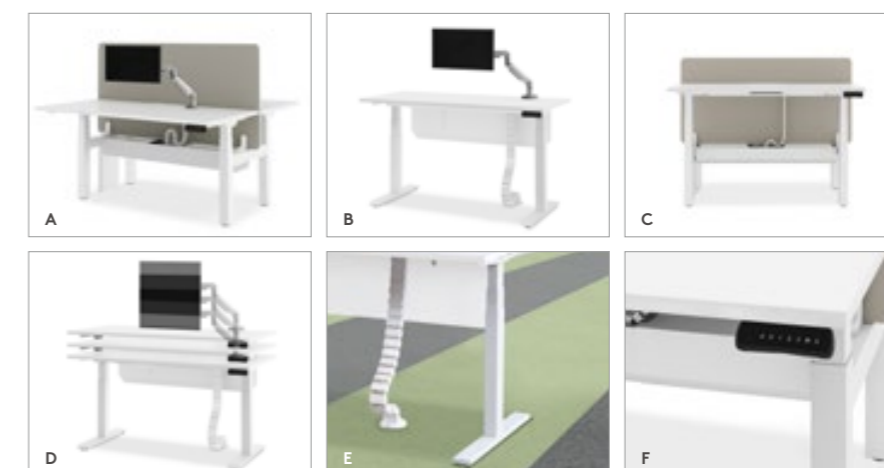

Sizza Height-adjustable Desk (HAD) Application
芸荟升降台应用

- A. Height-adjustable Double Bench
  双边升降共享台
- B. Height-adjustable Rectangular Desk
  方形升降直台

Height-adjustable Desk Screen
升降台桌上屏风

- C. Frameless Fixed Screen
  无框扞布固定屏风

Height-adjustable Level
升降高度

- D. The HAD features 3 level of adjustable height memory, allowing users to switch from sit-to-stand position.
  升降台带3种高度记忆功能，以便坐立交替地工作。
- E. Three Stage Leg 三节脚
  Height Range 升降范围 605mm -1255mm
- F. Memory Handset 记忆控制面板