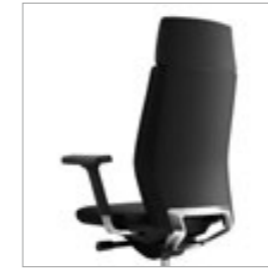

Elise Executive Chair, Prime Executive Desk with Side Cabinet, Conference Table, Sofa and Coffee Table
傲隼行政座椅、尚柏行政办公桌带边柜、会议桌、沙发及茶几

Contemporary Workplace Style

时尚格调 现代办公

Whether it's private offices or conference workspaces, Elise complements any possible office. It's the perfect blend of great comfort, quality and elegance.

无论是私密办公空间还是会议工作区，傲隼行政座椅可以成为任何办公空间最完美的搭配。它是舒适、高品质和优雅完美结合。

Elise Executive Chair

傲隼行政座椅

Comfortable Sponge Headrest
舒适海绵头枕

Leather Backrest
皮革靠背

Adjustable Tension Control
可调节拉力控制旋钮

Adjustable Seat Height
可调节座椅高度

3D Adjustable Armrest
3D可调节扶手

Advanced Synchronized
Mechanism
同步倾仰机关

Streamlined Back Design for Full Support
流线型背椎设计 全方位保护

Ergonomically designed with a nylon-curved back frame, the streamlined design conforms perfectly to the spine's shape, offering support and comfort while accommodating to spinal movements.