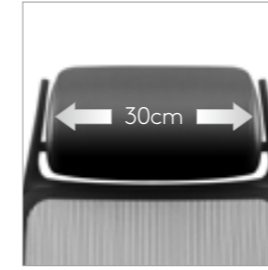

Villa Task Chair

傲赏工作椅

Sponge Headrest
海绵头枕

Breathable Mesh
透气网背

Adjustable Lumbar Support
可调节靠背支撑

Adjustable Seat Height
可调节座椅高度

Adjustable Armrest
可调节扶手

Adjustable Tension Control
可调节拉力控制旋钮

Comfort Sponge Headrest

舒适海绵头枕

With 30 cm width of sponge headrest, Villa, not only provides a comfortable support to your neck for relieving your neck pressure, but also supports your head thoroughly. It is suitable for different head sizes for comfort user experience.