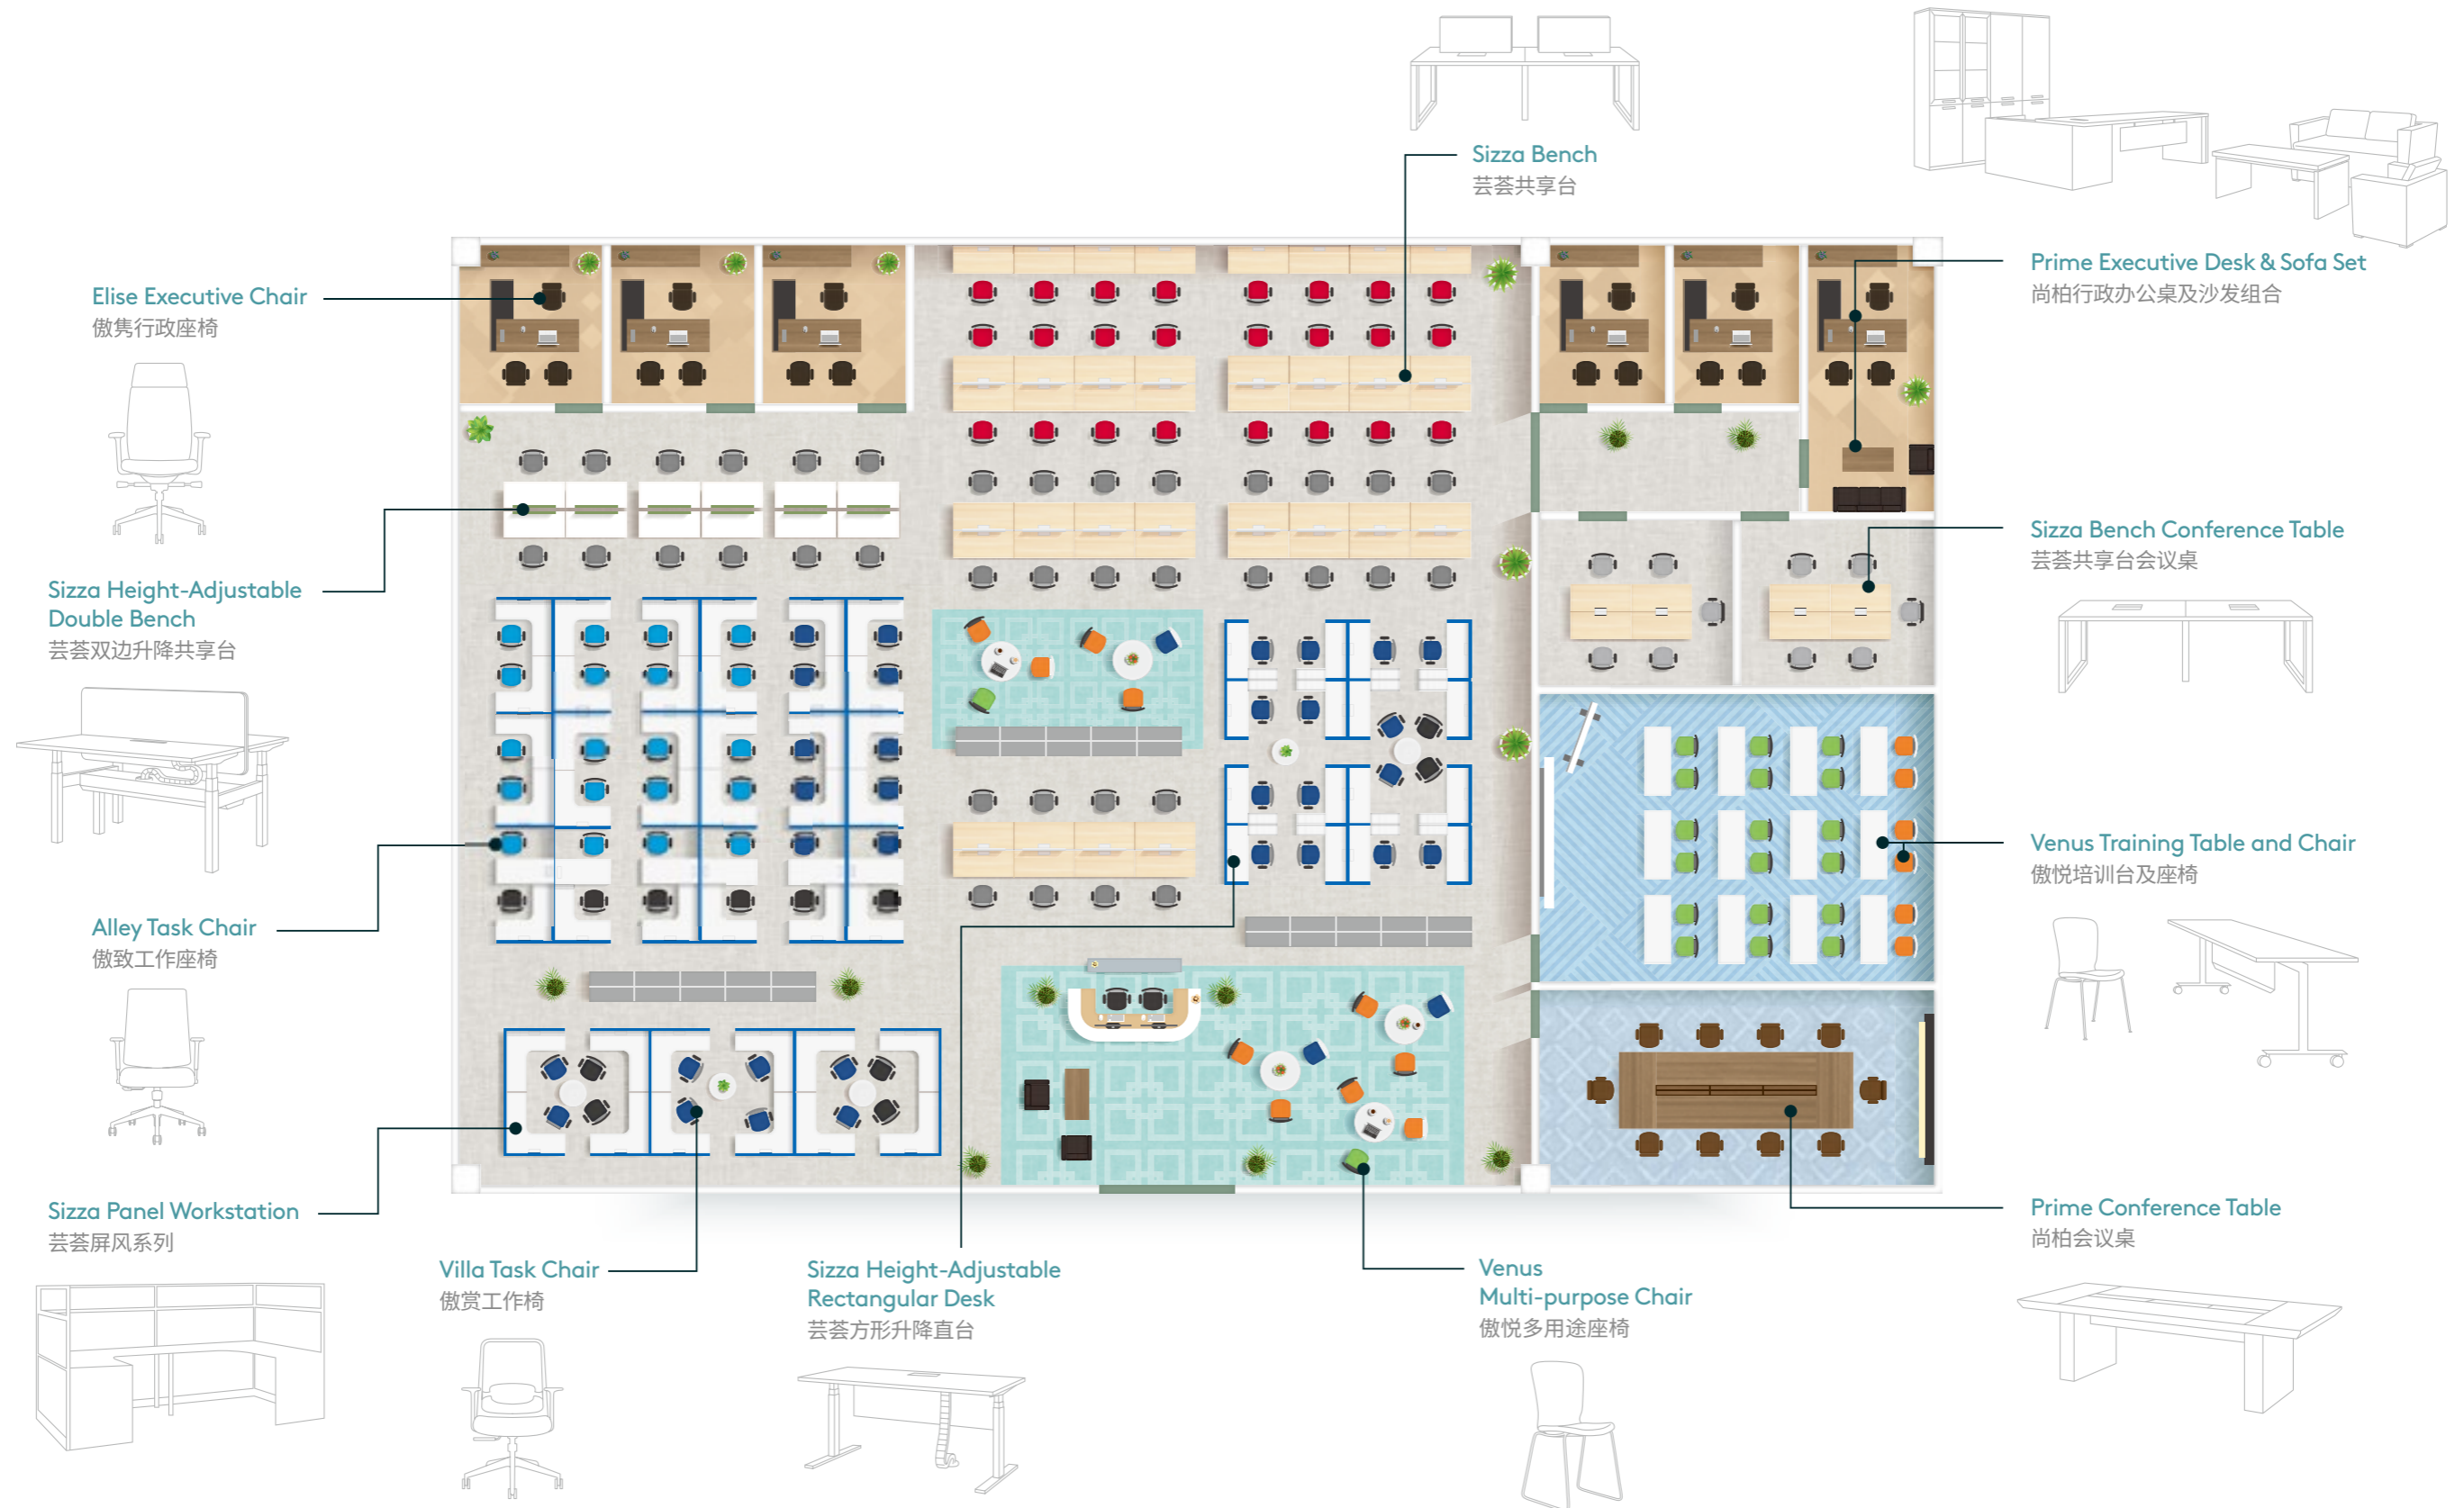

芸荟办公空间系统融集空间的整体缜密设计和灵活重组于一体，从而满足现代温馨闲适以及日新月异的多变办公空间需求。全系列汇集了共享台、屏风系统、升降台、行政办公桌，文件柜，工作椅，培训台和多用途座椅，多样化的配置适用于从个人工作岗位到团队协作的所有工作模式。芸荟延续了美时不忘追求极致品质的初心，极高性价比的宗旨，更将这种理念融入到每个产品之中，极富深味地阐释了一套令人愉悦的美学整体解决方案。

Essential Workplace 质朴空间 简洁真挚

Sizza presents a dynamic assortment of office furnishings, allowing for essential and fully integrated workspaces that always focus on productivity.

芸荟将形式多样的办公家具产品汇聚一堂，在纷繁的办公空间进行了一次完美的邂逅。彼此之间相互融合打造一体化的质朴办公空间，使您更专注，提升工作效率。

1. Understanding the concept
2. Analysing the data
3. Collecting feedback

Sizza Integrated Workspaces for a Better Future

芸荟整体空间解决方案 共创美好未来

Sizza Bench with Desktop Frameless Screen and 50 Square Open Leg
芸荟共享台带无框桌上屏风及50方形开口边脚

Compact Space for Total Collaboration

简洁空间 精诚协作

With its open-plan benches, Sizza allows you to optimize space and collaborative abilities, adapting easily to any working style. Clean designs and compact configurations mean personal space is maximized for efficient communication methods.