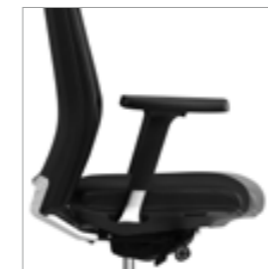

无论是私密办公空间还是会议工作区，傲隼行政座椅可以成为任何办公空间最完美的搭配。它是舒适、高品质和优雅完美结合。

Elise Executive Chair

傲隼行政座椅

Comfortable Sponge Headrest
舒适海绵头枕

Leather Backrest
皮革靠背

Adjustable Tension Control
可调节拉力控制旋钮

Adjustable Seat Height
可调节座椅高度

3D Adjustable Armrest
3D可调节扶手

Advanced Synchronized
Mechanism
同步倾仰机关

Streamlined Back Design for Full Support
流线型背椎设计 全方位保护

Ergonomically designed with a nylon-curved back frame, the streamlined design conforms perfectly to the spine's shape, offering support and comfort while accommodating to spinal movements.

傲隼采用以人体工学设计的尼龙曲线型背框，其流线型的座椅设计可完美紧贴您的脊椎，为脊椎提供足够的承托，让您倍感舒适。

Top-notched Synchronized Mechanism
顶级同步倾仰机关

Ergonomic and efficient, the advanced synchronized mechanism's design offers four different positions for easily realignment.

先进而又高效的同步倾仰机关符合人体工学的设计，可让您轻松调节及锁定四个不同的倾仰角度，操作简易。

← 5cm →

Adjustable Seat Depth
座椅深度调节

Seat depth adjustment can be up to 5 cm, allowing you to stretch your legs while aiding good blood acceleration and preventing numbness.