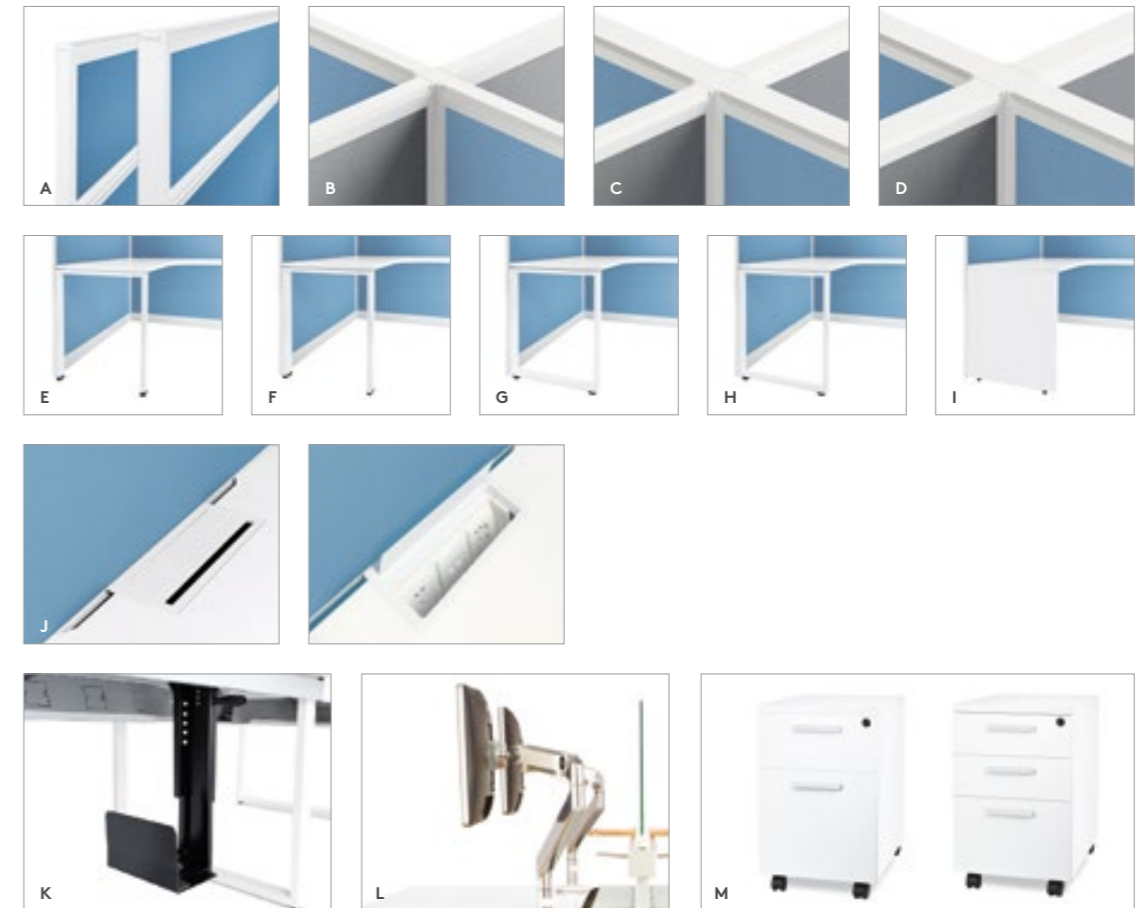

S30/S50 Panel Appearance
S30/S50 屏风外观

- A. S30/S50 Panel Thickness S30/S50mm
  S30/S50 屏风板材厚度 S30/S50 毫米
- B. S30mm + S30mm Panel 屏风
- C. S30mm + S50mm Panel 屏风
- D. S50mm + S50mm Panel 屏风

Design Leg Platform
同平台支撑脚

- E. 50 Square End Leg, Open
  方形开口边脚
- F. 70 Square End Leg, Open
  方形开口边脚
- G. 50 Square End Leg, Close
  方形封口边脚
- H. 70 Square End Leg, Close
  方形封口边脚
- I. MFC Panel Leg
  三聚氰胺板脚

Flip Top
铝翻盖

- J. Aluminum Cable Flip Top
  铝翻盖

Work Tools
办公配件

- K. CPU Holder 计算机主机架
- L. Monitor Arm 显示器支架
- M. Mobile Pedestal (2 Drawers/3 Drawers)
  活动柜桶 (两抽活动柜桶 / 三抽活动柜桶)

Sizza S30 + S50 Panel and
50 Square Open Leg
S30 + S50 屏风带 50 方形开口边脚