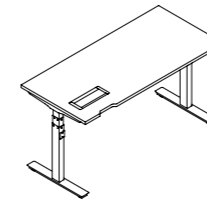

Sizza Height-adjustable Desk (HAD)

芸荟升降台

Height-adjustable Rectangular Desk
(3-stage Leg)
方形升降直台 (3节脚)
W: 1400, 1500, 1600
D: 700, 800
H: 635 - 1285