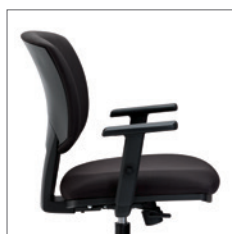

### Product Highlights 产品详细信息

- 1 Wide seat & contoured back**  
Provides all-day comfort allowing greater productivity.  
宽大座椅和波浪形背部设计提供全天候的舒适感，创造更高工作效率。

- 2 Tilt tension**  
Adjusts the amount of resistance felt when reclining to accommodate individual weight and working styles.  
拉力调节功能可在后仰时调节阻力，以适应个人体重和工作方式。

- 3 Adjustable arm height**  
Raises or lowers armrest, reducing shoulder, neck and back strain.  
可调节扶手高度  
升高或降低扶手高度，可缓解肩、颈及背部所承受的压力。

- 4 Synchro tilt**  
Allows the seat and back to recline at different rates for improved posture.  
同步倾仰功能  
使得座椅和靠背达到不同程度的倾斜，改善坐姿。