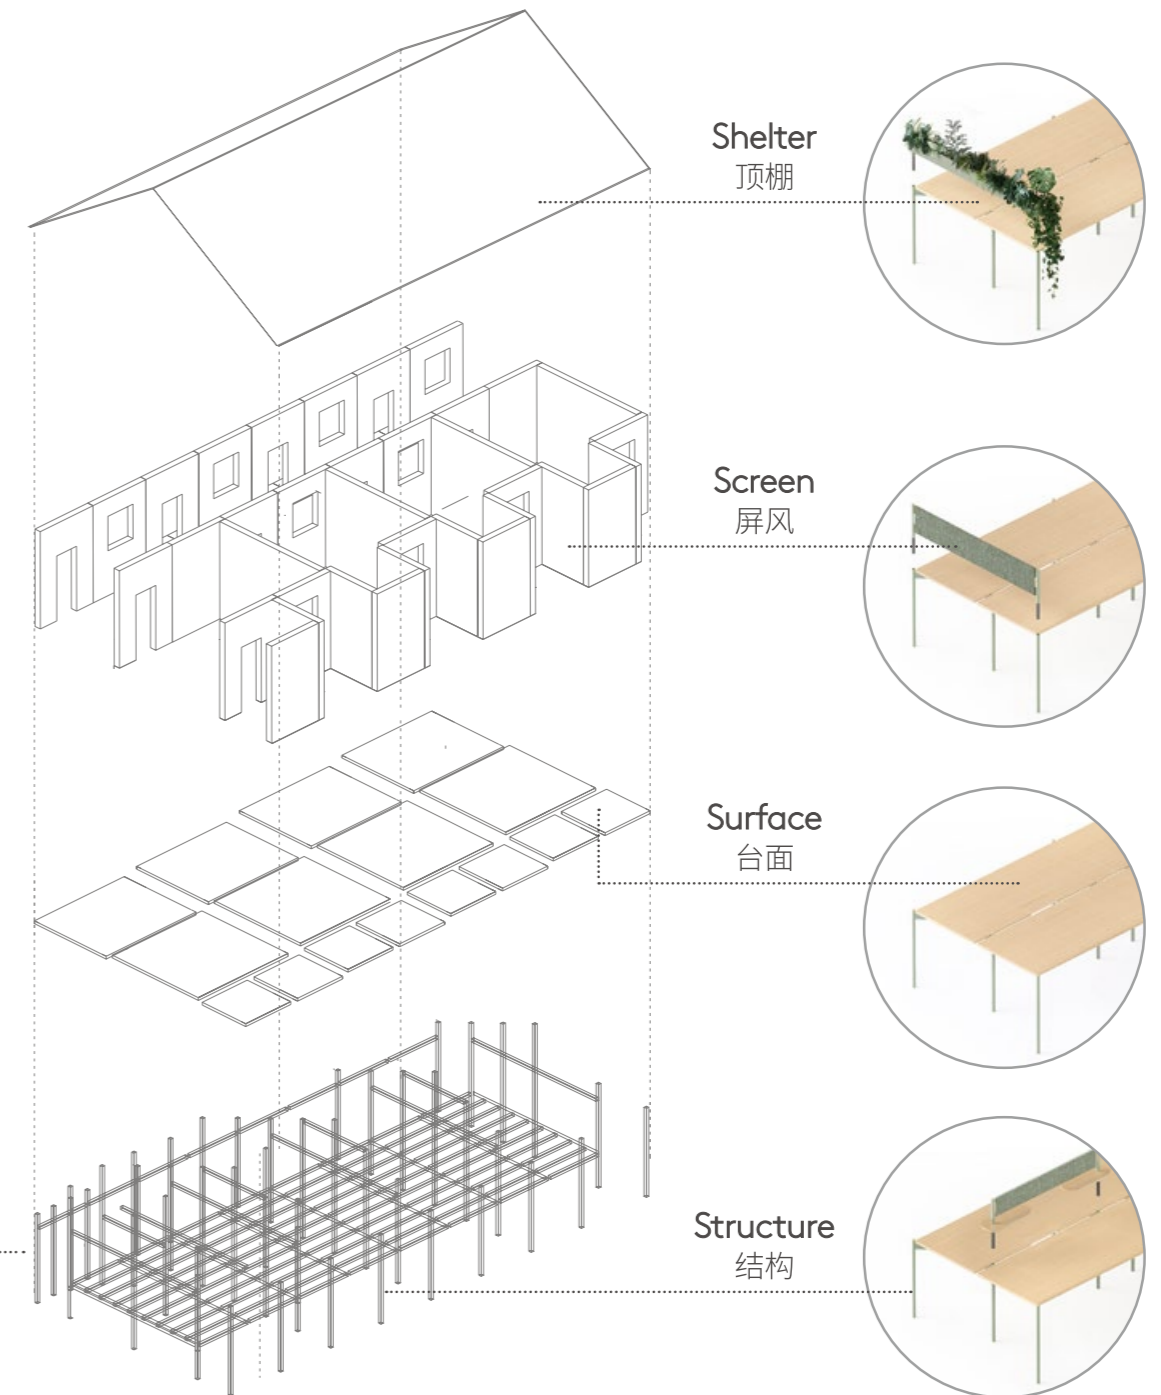

Longhouse™

Longhouse: Design Story

The Longhouse Community

Longhouse 的设计故事：
承载时间的完美 阐释社群的精髓

Inspired by indigenous longhouse dwelling architecture in China and across South East Asia such as the Iban Dayak tribe, the distinctive post and beam structure allows for custom elevations and extensions to support the growth of its community over thousands of years.

Housing a close-knit community, the Longhouse supports work, play and rest with sustainability at its heart – a place where cooperation and continuous learning allows communities to thrive.

Longhouse 的灵感来源于中国和东南亚土著如达雅克族的长屋住宅建筑。经过数千年的验证，传统长屋独特的高脚木桩和房梁结构是允许定制高度和延伸增盖的，适应了宗族人口的增长。

Longhouse 传承可持续发展的精髓，筑造一个紧密相连的社区，我们可以工作、娱乐和休息，自由之地、共融共通，紧密的合作与持续的学习最终促进社区的蓬勃发展。

Slim Round Post 简约纤细的圆柱

Longhouse's round post allows shared surface elements, to extend for additions from workstations.

Longhouse 通过圆柱子层叠可将共享桌面模块延伸及增加工作岗位。

Aesthetic Engineering 叠拼之美 匠心工艺

Longhouse's 30mm steel-tube offers an adaptive post structure. Posts are inserted into each other to offer height and create surfaces. Longhouse elements such as shelter, screen, surface and structure exist at varying elevations beautifully, ideal for all manner of work.