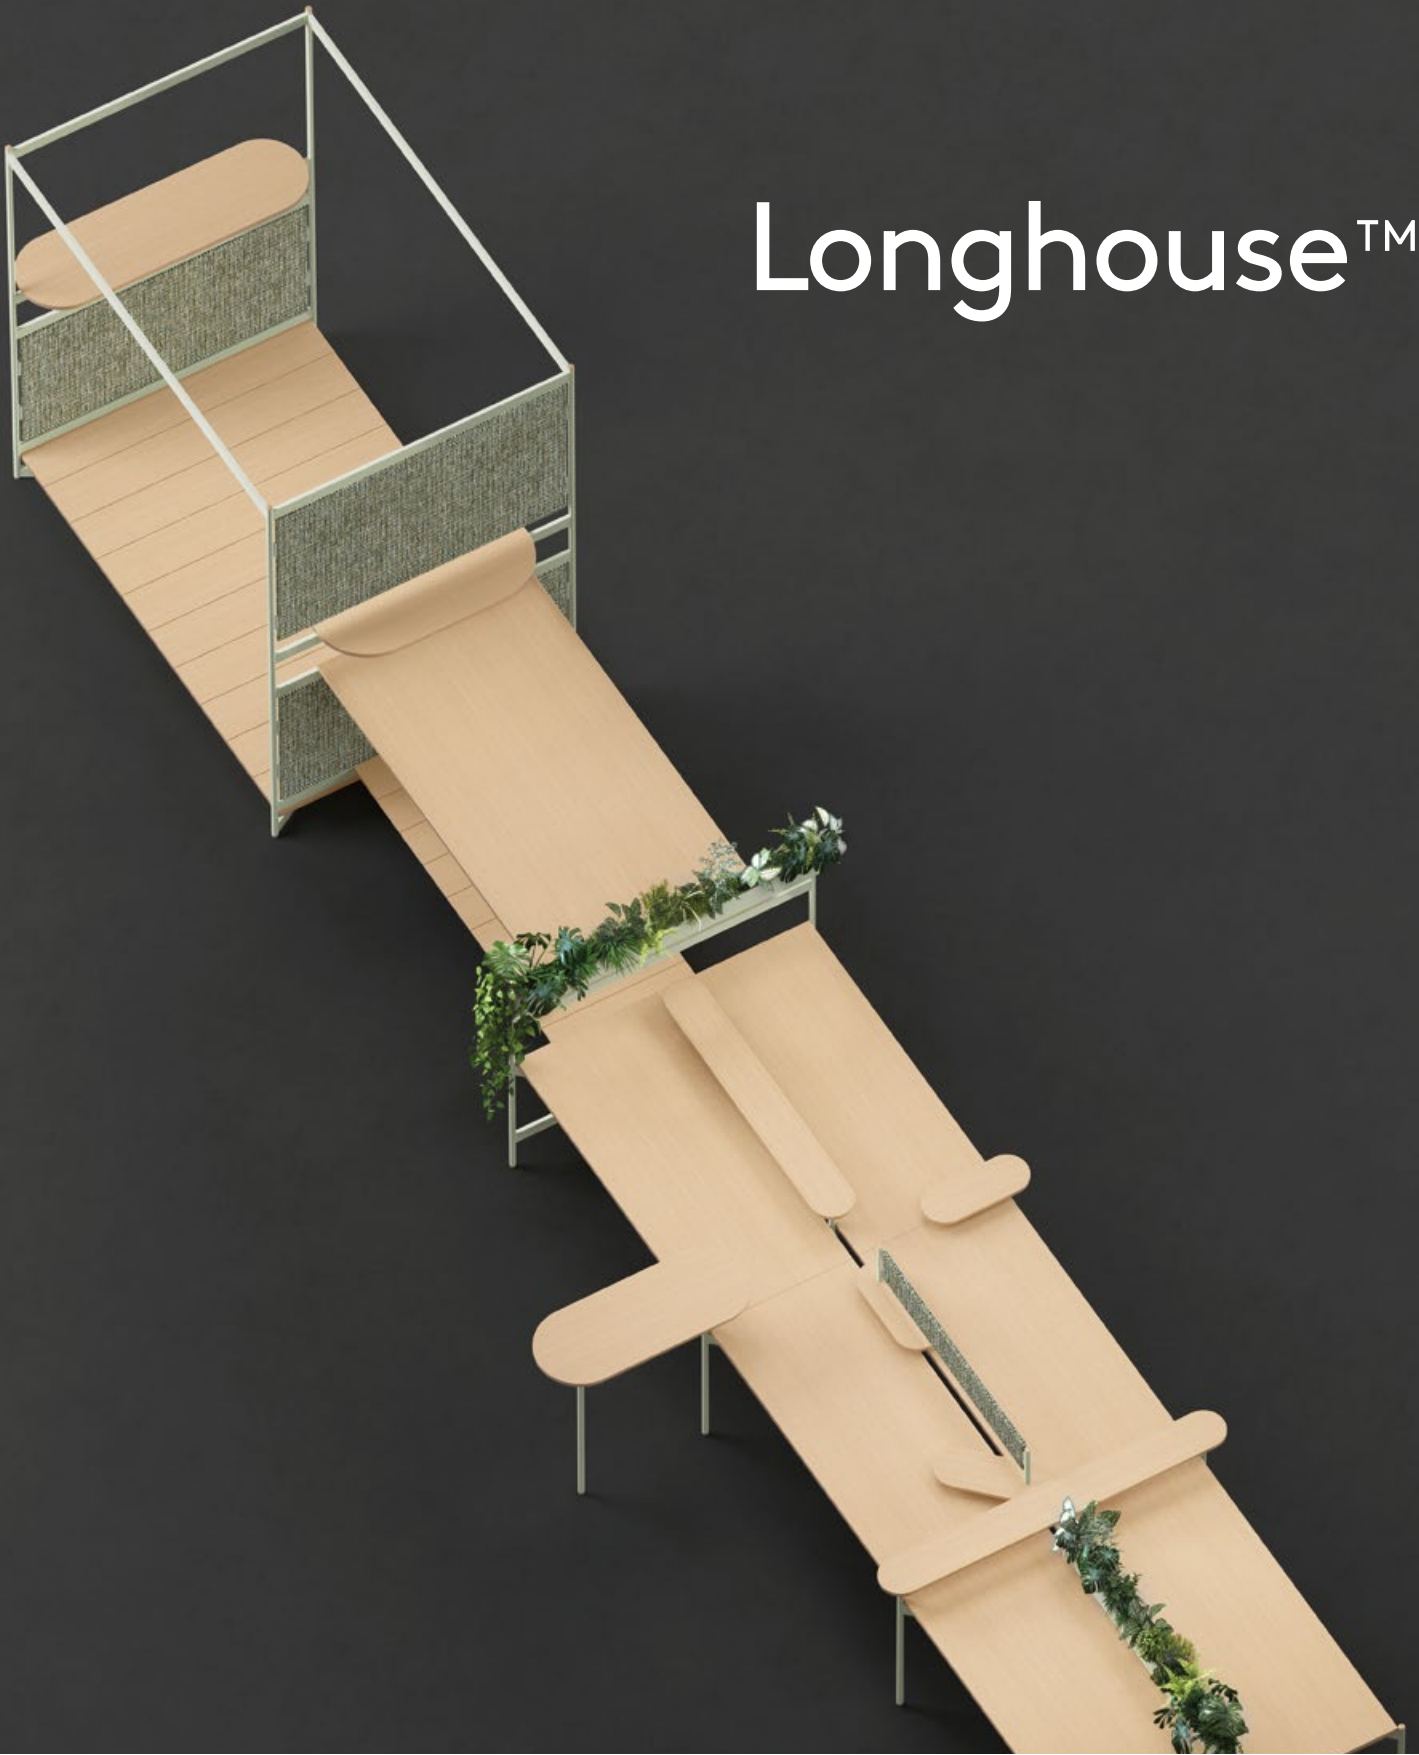

Longhouse™

Longhouse: Design Story

The Longhouse Community

Longhouse 的设计故事：
承载时间的完美 阐释社群的精髓

Inspired by indigenous longhouse dwelling architecture in China and across South East Asia such as the Iban Dayak tribe, the distinctive post and beam structure allows for custom elevations and extensions to support the growth of its community over thousands of years.

Longhouse 传承可持续发展的精髓，筑造一个紧密相连的社区，我们可以工作、娱乐和休息，自由之地、共融共通，紧密的合作与持续的学习最终促进社区的蓬勃发展。

Slim Round Post 简约纤细的圆柱

Longhouse's round post allows shared surface elements, to extend for additions from workstations.

Longhouse 通过圆柱子层叠可将共享桌面模块延伸及增加工作岗位。