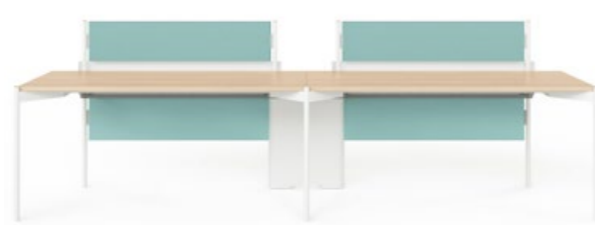

Bench & Single Bench 共享台及单边共享台