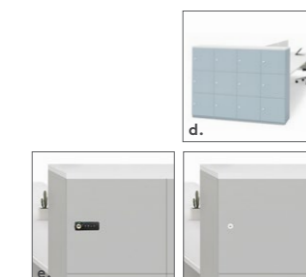

Metal Locker for Bench - Solid Series

共享台钢制储物柜 - 纯色系列

- d. Locker for Bench integrates seamlessly with the Avail bench, providing additional storage spaces for the entire team.
- e. Digit lock or key random is optional for selection in all lockers.
- d. 共享台储物柜可与 Avail 共享台完美搭配使用，为团队增添更多个人物品的储存空间。
- e. 所有储物柜可选用数字密码锁或任意锁。