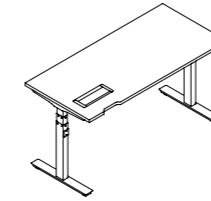

Sizza Height-adjustable Desk (HAD)

芸荟升降台

Height-adjustable Rectangular Desk (3-stage Leg)
方形升降直台 (3节脚)
W: 1400, 1500, 1600
D: 700, 800
H: 635 - 1285