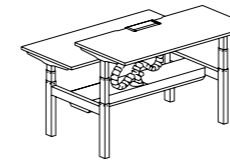

Height-adjustable Double Bench with Horizontal Trunking
双边升降共享台·带横走线槽
W: 1400, 1500, 1600
D: 1400, 1600
H: 635 - 1285