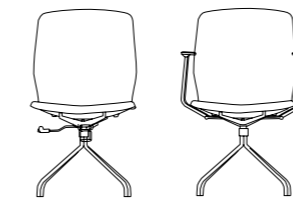

Multi-purpose Chair, 4-star Leg
多用途座椅带四星脚

Armrest 扶手 w/or w/o Armrest 带扶手 / 不带扶手
Frame Color 框架颜色 Black 黑色
Height 椅高 900mm
Depth 椅深 470mm
Width 椅宽 470mm (w/o Armrest 不带扶手)
560mm (w/Armrest 带扶手)
Seating Height 座高 480mm
Seating Depth 座深 450mm
Seating Width 座宽 470mm