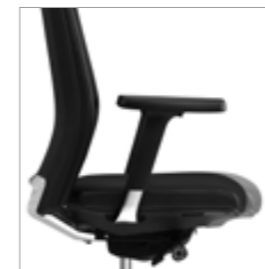

# Elise Executive Chair

傲隼行政座椅

Comfortable Sponge Headrest  
舒适海绵头枕

Leather Backrest  
皮革靠背

3D Adjustable Armrest  
3D可调节扶手

Adjustable Tension Control  
可调节拉力控制旋钮

Adjustable Seat Height  
可调节座椅高度

Advanced Synchronized  
Mechanism  
同步倾仰机关

**Streamlined Back Design for Full Support**  
流线型背椎设计 全方位保护

Ergonomically designed with a nylon-curved back frame, the streamlined design conforms perfectly to the spine's shape, offering support and comfort while accommodating to spinal movements.

傲隼采用以人体工学设计的尼龙曲线型背框，其流线型的座椅设计可完美紧贴您的脊椎，为脊椎提供足够的承托，让您倍感舒适。

**Top-notched Synchronized Mechanism**  
顶级同步倾仰机关

Ergonomic and efficient, the advanced synchronized mechanism's design offers four different positions for easily realignment.

先进而又高效的同步倾仰机关符合人体工学的设计，可让您轻松调节及锁定四个不同的倾仰角度，操作简易。

**Adjustable Seat Depth**  
座椅深度调节

Seat depth adjustment can be up to 5 cm, allowing you to stretch your legs while aiding good blood acceleration and preventing numbness.