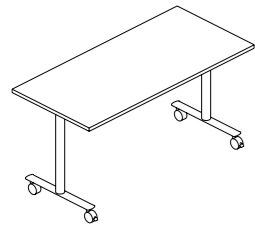

Venus Training Table 傲悦培训桌

Foldable Training Table with Castors
可折叠培训台带脚轮
W: 1200, 1400, 1500, 1600
D: 600, 700
H: 755