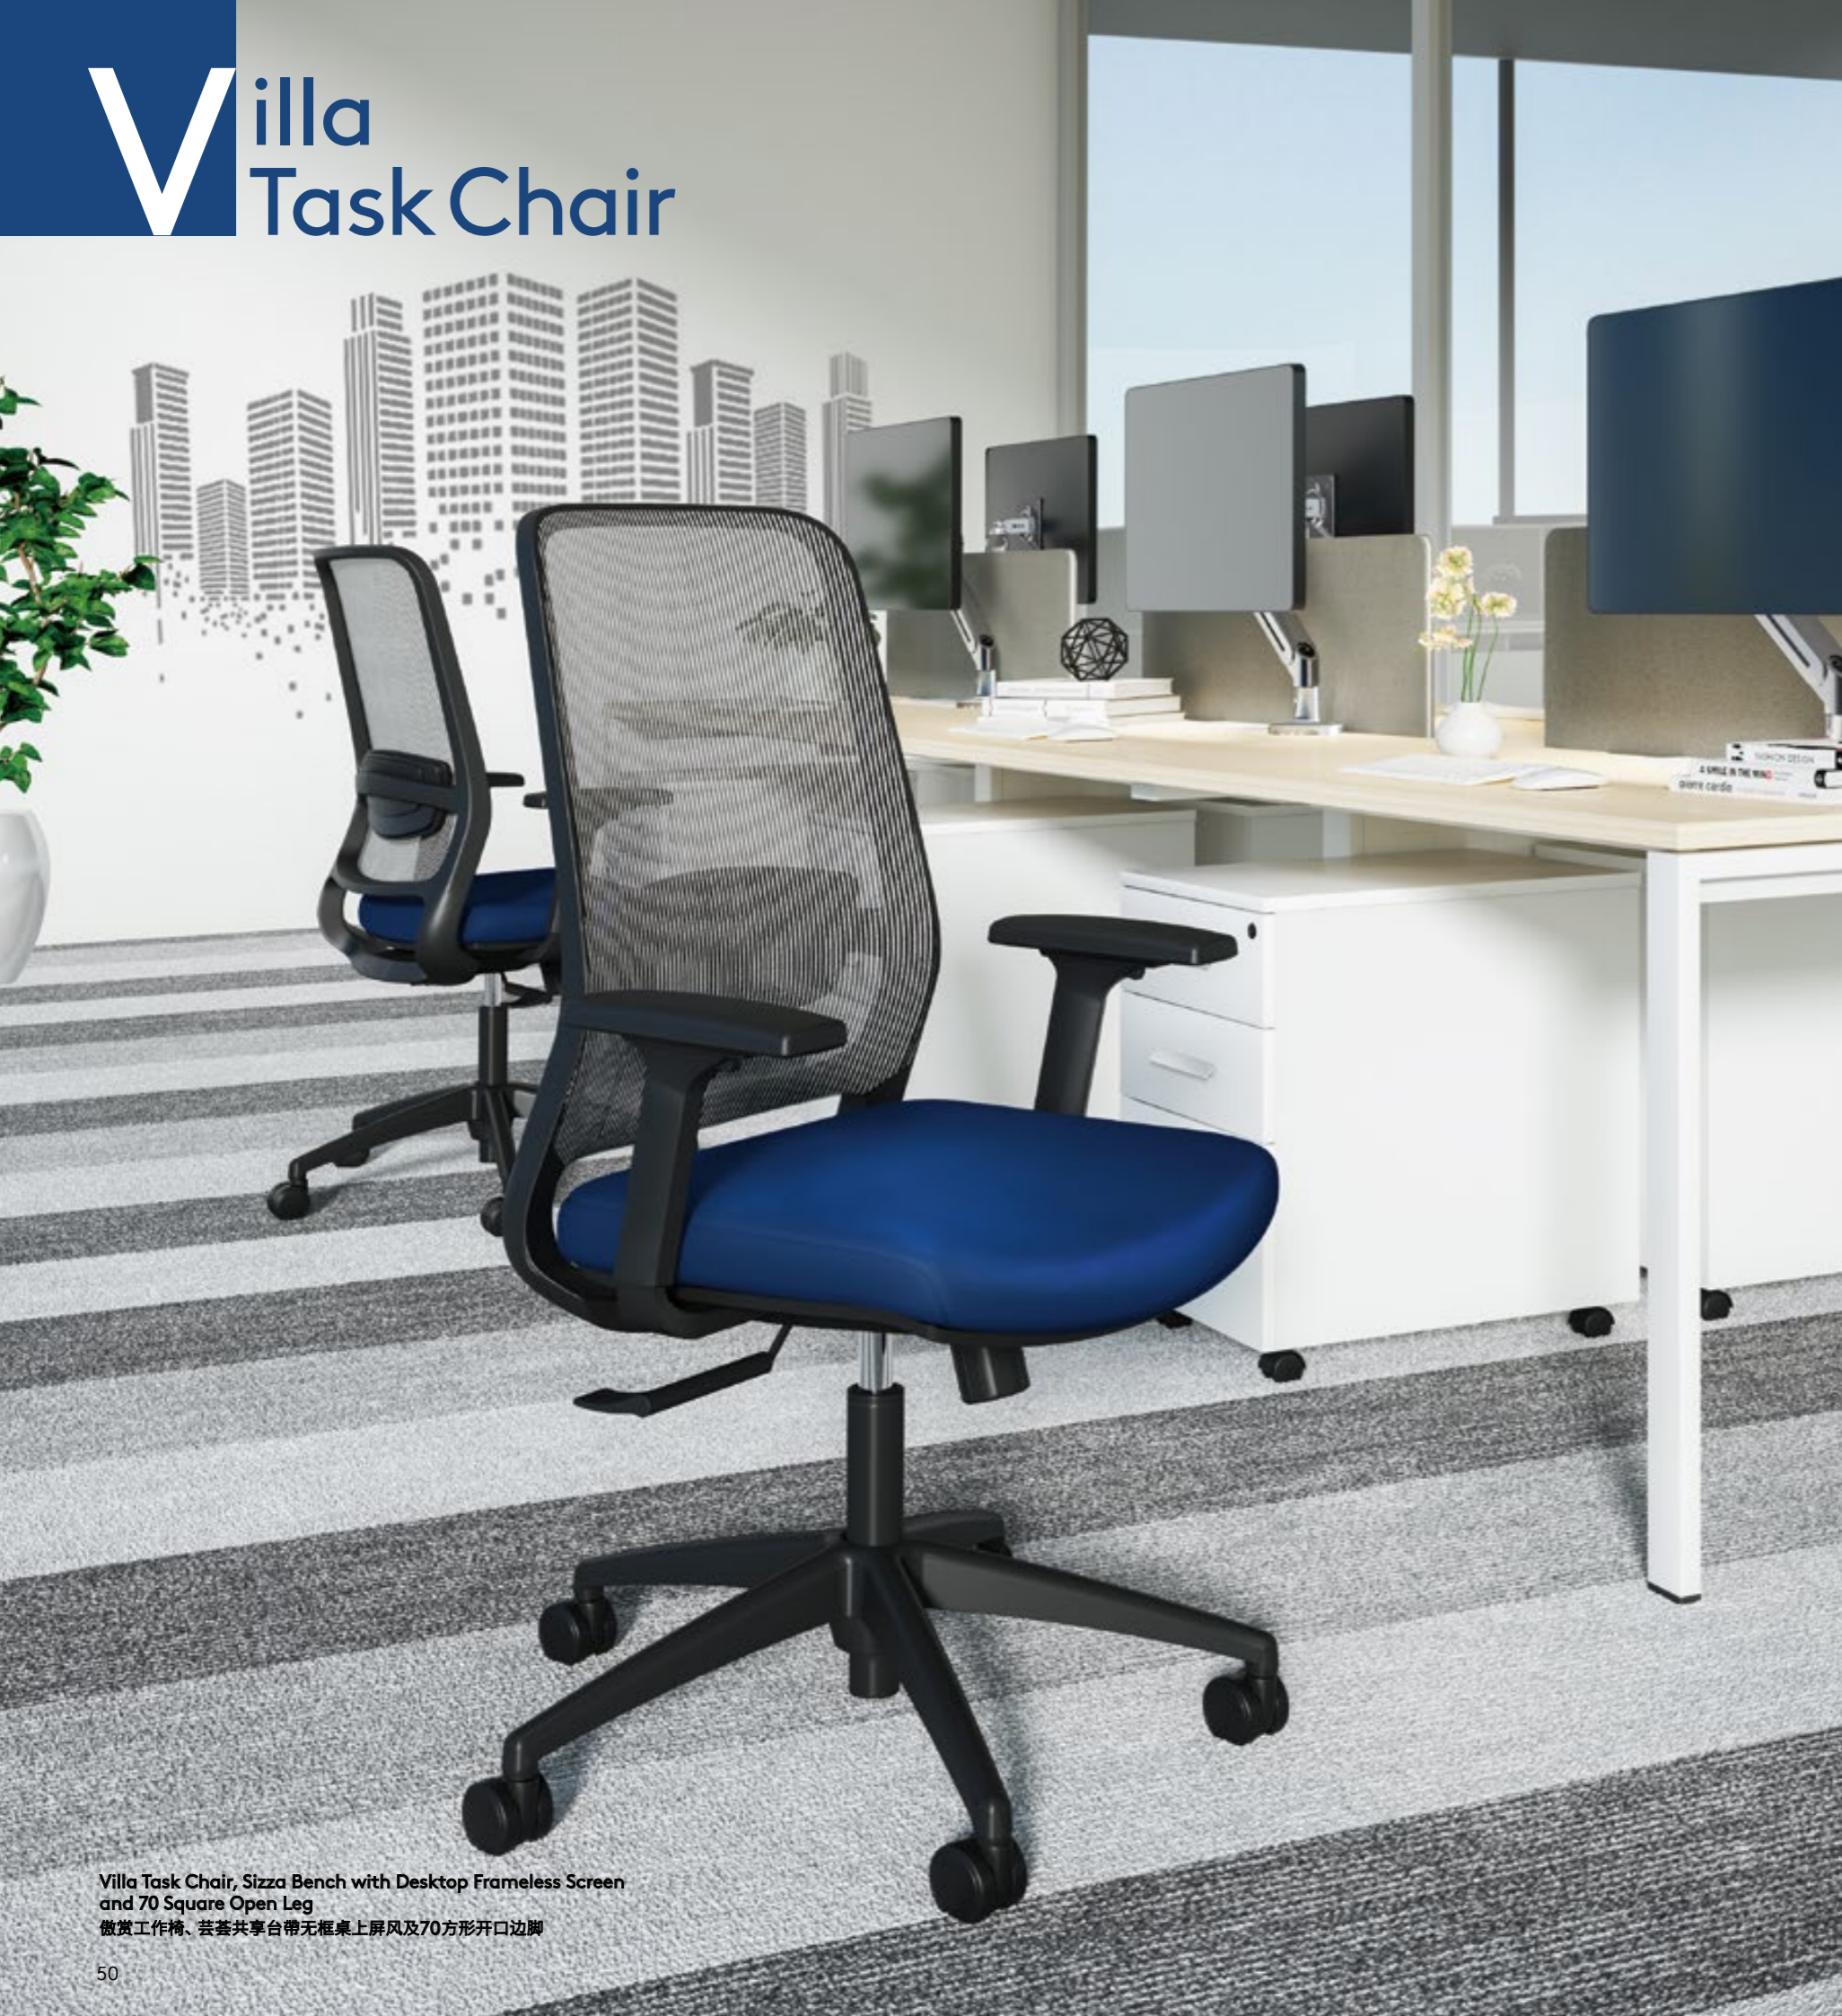

Villa Task Chair

Supreme Comfort and Alluring Design

舒适诱人 卓尔不凡

Comfort is key for the Villa task chair, through its blend of soft furnishings, supportive design and effortless style. The chair's ergonomic design presents elegant details to keep office workers forever fulfilled.

傲赏工作椅融合了办公家具的温婉雅致，腰部支撑设计和简便操作等特点，使座感的舒适性出类拔萃。座椅的人体工学设计呈现出雅致考究的细节，能长期满足员工的工作需求。

Villa Task Chair, Sizza Bench with Desktop Frameless Screen and 70 Square Open Leg
傲赏工作椅、芸荟共享台带无框桌上屏风及70方形开口边脚