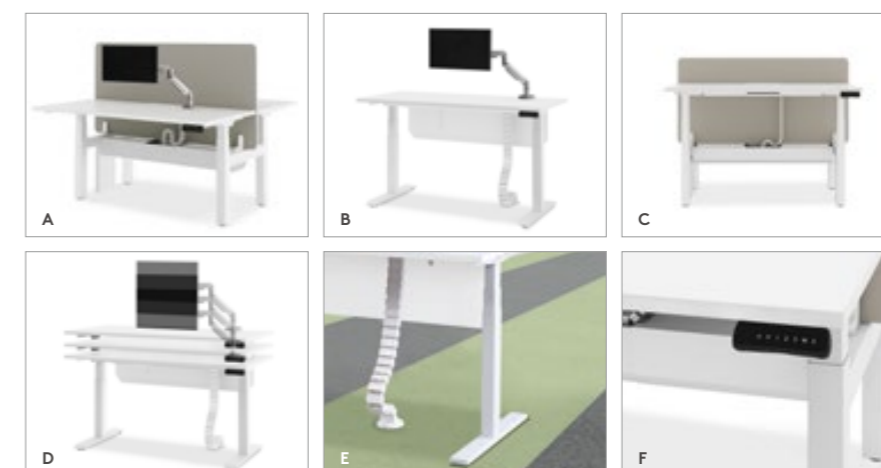

芸荟升降台，是根据人体工学而设计，能支持多种不同的工作模式和姿势的转换，让您享受坐立交替地工作，为健康的办公环境提供灵活多样的选择。无论您选择坐着或站着，升降台都能让您倍感舒适。如此多样的空间规划选项，只为关注您的健康。

Sizza Height-adjustable Double Bench with Desk Mount Frameless Screen  
芸荟双边升降共享台带无框桌上屏风

Sizza Height-adjustable Rectangular Desk, Sizza S30 + S50 Panel  
芸荟方形升降直台、芸荟S30+S50屏风

## Perfectly Match Your Workspaces

完美搭配 协作交融

Functionality and smooth ergonomic design combine, with the Sizza height-adjustable rectangular desk. Height-adjustable to easily alternate between seated and standing, it ensures you're always active, engaged and productive, its freestanding form furnishing easily with the complementary Sizza panel.

糅合了人体工学的设计兼备功能性和流畅性，芸荟方形升降直台，能让您轻松切换办公形态，或坐或站，使您保持积极的状态投入工作，从而提升生产力。独立的方形升降台还可搭配芸荟屏风使用，实现和谐互补的办公环境。

Sizza Height-Adjustable Desk (HAD) Cable Management  
Clean, Tidy and Tech-friendly

芸荟升降台走线管理  
干净整洁与高科技的完美结合

Sizza Height-adjustable Desk (HAD) Application

芸荟升降台应用

- A. Height-adjustable Double Bench  
双边升降共享台
- B. Height-adjustable Rectangular Desk  
方形升降直台

Height-adjustable Desk Screen

升降台桌上屏风

- C. Frameless Fixed Screen  
无框扞布固定屏风