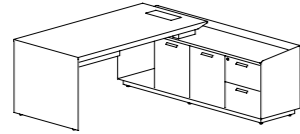

Main Desk with Side Cabinet
主桌带边柜
W: 1880 W: 2080 W: 2280
D: 1800 D: 2000 D: 2000
H: 760 H: 760 H: 760