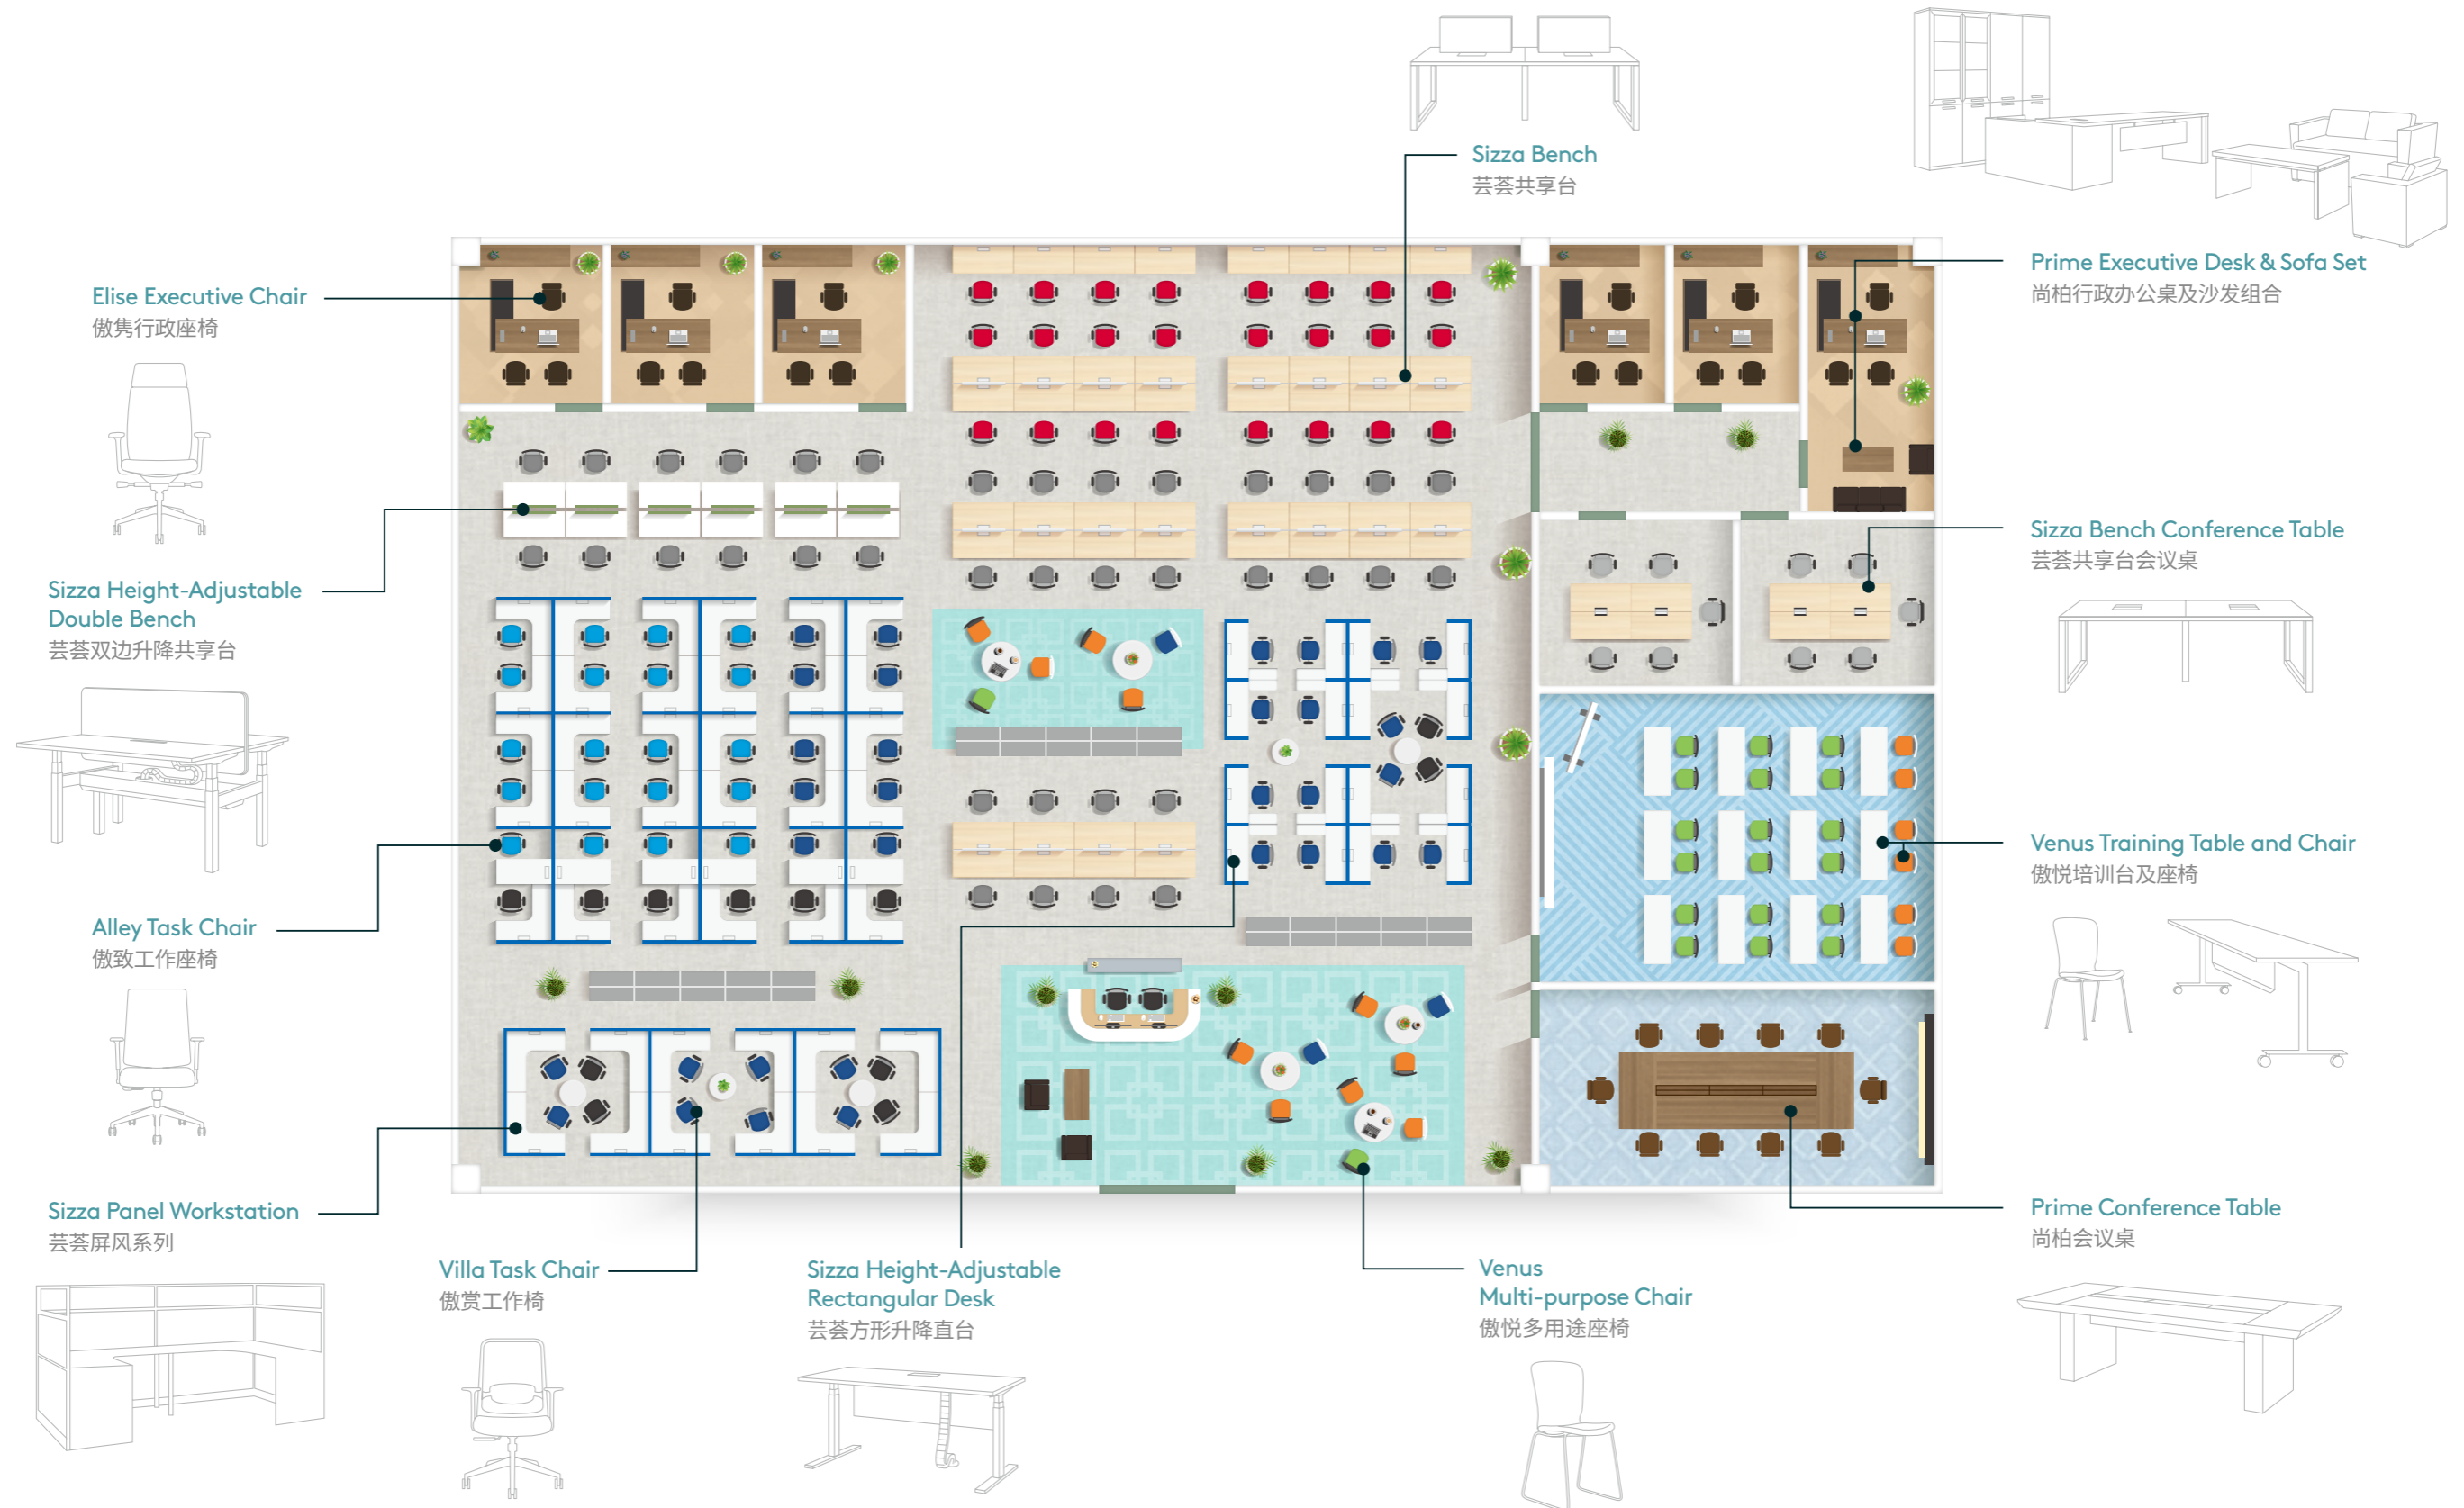

## Designed for Integrated Workspaces Solution

兼容并蓄 应用而生

芸荟整体空间解决方案

Thoughtfully designed and absolutely flexible, the Sizza office space system adapts easily to the ever-changing needs of contemporary workplaces. Featuring benching, panels, height-adjustable desks, executive desks, storage, task seating, training tables, and multi-purpose seating, the integrated workspaces solution easily adapts to all working styles, from individual workstations to collaborative teams. Quality and affordability combine, for an aesthetically pleasing total solution.

芸荟办公空间系统融集空间的整体缜密设计和灵活重组于一体，从而满足现代温馨闲适以及日新月异的多变办公空间需求。全系列汇集了共享台、屏风系统、升降台、行政办公桌、文件柜、工作椅、培训台和多用途座椅，多样化的配置适用于从个人工作岗位到团队协作的所有工作模式。芸荟延续了美时不忘追求极致品质的初心，极高性价比的宗旨，更将这种理念融入到每个产品之中，极富深味地阐释了一套令人愉悦的美学整体解决方案。

## Essential Workplace 质朴空间 简洁真挚

Sizza presents a dynamic assortment of office furnishings, allowing for essential and fully integrated workspaces that always focus on productivity.

芸荟将形式多样的办公家具产品汇聚一堂，在纷繁的办公空间进行了一次完美的邂逅。彼此之间相互融合打造一体化的质朴办公空间，使您更专注，提升工作效率。

# Sizza Integrated Workspaces for a Better Future

芸荟整体空间解决方案 共创美好未来

Sizza Bench with Desktop Frameless Screen and 50 Square Open Leg  
芸荟共享台带无框桌上屏风及50方形开口边脚