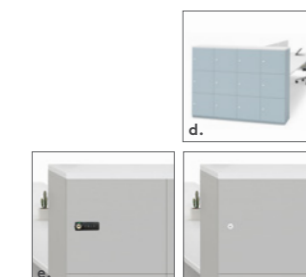

Metal Locker for Bench - Solid Series

共享台钢制储物柜 - 纯色系列

- d. Locker for Bench integrates seamlessly with the Avail bench, providing additional storage spaces for the entire team.
- e. Digit lock or key random is optional for selection in all lockers.
- d. 共享台储物柜可与 Avail 共享台完美配搭使用，为团队增添更多个人物品的储存空间。
- e. 所有储物柜可选用数字密码锁或任意锁。