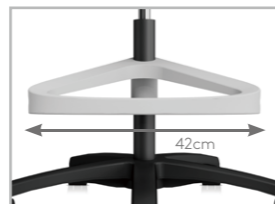

透明的腰支撑可上下调节，满足腰中部和尾椎骨以上部位支撑的需求。让您真正感受承托脊椎带来的舒适感。

Weight Activated Synchronized Mechanism
自重力倾仰机关

Intuitive seat recline comfortable synchronizes for hands-free body movements.

便捷的座椅倾仰功能，与使用者融为一体的舒适的动态同步倾仰，无需调节即可享受舒适坐感。

Relaxed Footrest
舒适的脚踏

Footrest measures a wide 42-cm, relieving pressure and discomfort from long sedentary periods.

脚踏板宽度42厘米，可轻松减轻久坐带来的压力和缓解脚部不适。

Statement of Line

产品线

Trus High Back Task Chair
with Headrest
Trus 高背座椅带头枕