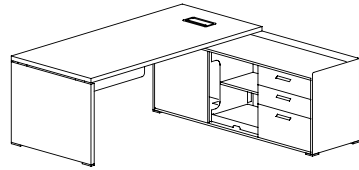

Main Desk w/Return Cabinet
主桌带边柜
W1800 D1950 (800) H745
W2000 D2000 (900) H745
W2200 D2000 (900) H745