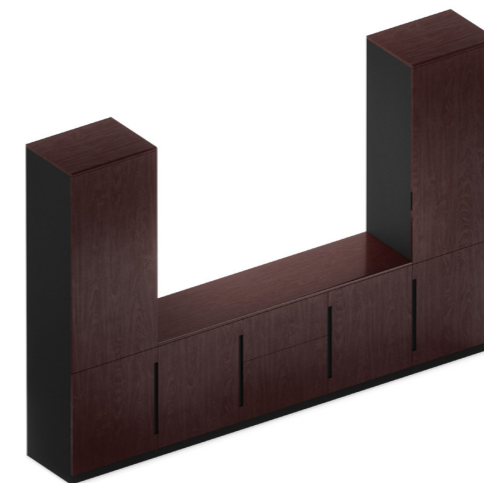

尊贵的韵味与优雅的美感浑然一体，特显臻和别具一格的魅力。天然的木材肌理配以高贵的黑色经典色调，在会议空间营造出一种权威显赫与气质非凡的融洽氛围。专用的私密会议空间是核心团队讨论和战略制定的理想场所，臻和是您驰骋职场的完美选择。

Product Highlight

产品特点

Executive Desk with Return Cabinet 行政主桌带边柜

Hidden Handle for Drawers
隐藏式抽屉拉手

Executive Cabinet Set 行政墙柜组合

Functional Drawer with Supremely Crafted Edge Design
多功能抽屉配精心打造的工艺边设计

Swing Door Cabinet with Hanging Rail
掩门高柜带挂衣通

Statement of Line

产品线

Executive Desk 行政主桌

Executive Desk w/pedestal, return cabinet (w/CPU rack)