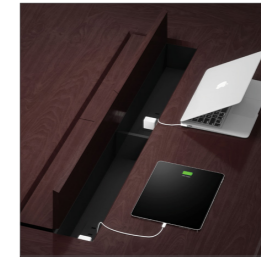

Supremely Crafted Edge Design
精心打造的工艺边设计

Printer/Fax Storage
打印机/传真机储存空间

Storage Space for a CPU Workstation
电脑工作站储存空间

Conference Table 会议桌

Hidden Cable Wires Storage
隐藏式电线储存空间

Hinge Door Tower Base Opening for Convenient Cable Management
底座掩门设计, 方便走线

Executive Cabinet Set 行政墙柜组合

Functional Drawer with Supremely Crafted Edge Design
多功能抽屉配精心打造的工艺边设计

Swing Door Cabinet with Hanging Rail
掩门高柜带挂衣通

Statement of Line

产品线

Executive Desk 行政主桌

Executive Desk w/pedestal, return cabinet (w/CPU rack)