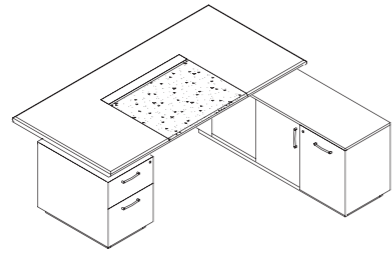

Executive desk w/ pedestal, return cabinet (w/ slider door)
主桌·连抽屉柜及边柜(带移门柜)

return at right
边桌在右边

GDSR1818(C/H) ( ) - W1800 x D1880 x H750
GDSR2018(C/H) ( ) - W2000 x D1880 x H750
GDSR2220(C/H) ( ) - W2200 x D2000 x H750
GDSR2420(C/H) ( ) - W2400 x D2000 x H750

return at left
边桌在左边

GDSL1818(C/H) ( ) - W1800 x D1880 x H750
GDSL2018(C/H) ( ) - W2000 x D1880 x H750
GDSL2220(C/H) ( ) - W2200 x D2000 x H750
GDSL2420(C/H) ( ) - W2400 x D2000 x H750