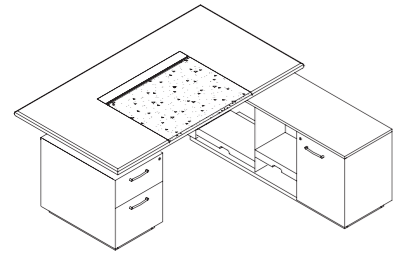

Statement of Line

详细说明

Main Desk 主桌

Executive desk w/ pedestal, return cabinet (w/ CPU rack)
主桌·连抽屉柜及边柜(带主机箱柜)

return at right
边桌在右边

GDCR1818(C/H) ( ) - W1800 x D1880 x H750
GDCR2018(C/H) ( ) - W2000 x D1880 x H750
GDCR2220(C/H) ( ) - W2200 x D2000 x H750
GDCR2420(C/H) ( ) - W2400 x D2000 x H750

return at left
边桌在左边

GDCL1818(C/H) ( ) - W1800 x D1880 x H750
GDCL2018(C/H) ( ) - W2000 x D1880 x H750
GDCL2220(C/H) ( ) - W2200 x D2000 x H750
GDCL2420(C/H) ( ) - W2400 x D2000 x H750

Remark: C=China socket; H=HK socket
备注: C=中国制式插座; H=香港制式插座