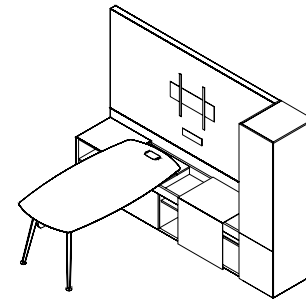

OFFICE / EXECUTIVE MAIN DESK & CABINET SET 办公空间/行政空间主桌配墙柜组合

EXECUTIVE: MAIN DESK W/SMART CABINET AND TV MOUNT WORK WALL UNIT CABINET SET

OVERALL SIZE:
W2900 D2080 H2000

MAIN DESK W/SMART CABINET, W/SLIDING SURFACE
WORK WALL UNIT W/TV MOUNT
OPEN SHELF STORAGE
SINGLE 2-DOOR WARDROBE

OPTION(S):
WARDROBE: 2-DOOR WARDROBE, 3-DOOR WARDROBE,
4-DOOR CABINET

行政空间：主桌带智能边柜配TV架背景
墙柜组合

总尺寸：
W2900 D2080 H2000

主桌带智能边柜，带滑板
背景墙，带TV架
空格柜
单上下门衣柜

可选配置：
衣柜：双门衣柜，三门衣柜，四门柜