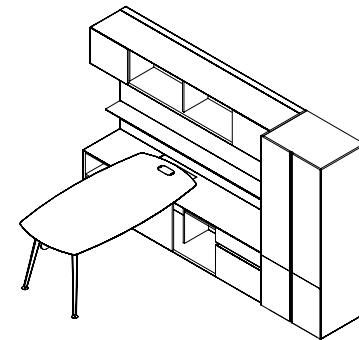

EXECUTIVE: MAIN DESK W/EXTENDED CABINET AND HIGH WALL UNIT CABINET SET

OVERALL SIZE:
W3200 D2080 H2000

MAIN DESK W/EXTENDED CABINET
WORK WALL UNIT W/METAL SHELVING
HANGING CABINET
OPEN SHELF STORAGE
4-DOOR CABINET

OPTION(S):
WARDROBE: SINGLE 2-DOOR WARDROBE, 2-DOOR WARDROBE,
3-DOOR WARDROBE

行政空间：主桌带长边柜配高背景
墙柜组合

总尺寸：
W3200 D2080 H2000

主桌带长边柜
背景墙，带金属架
吊柜
空格柜
四门柜

可选配置：
衣柜：单上下门衣柜，双门衣柜，三门衣柜