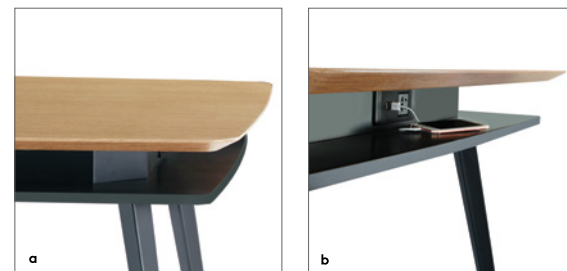

a LOWER LAYER OF TABLE SHELF TO HOLD PERSONAL DEVICE
b CONVENIENT POWER AND USB SOCKET TO SUPPORT BYOD
a 第二层台板便于放置个人电子设备
b 便捷的电源和USB插座可连接BYOD自携装置，能提供随插即用功能