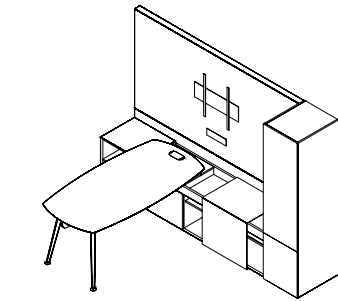

EXECUTIVE: MAIN DESK W/SMART CABINET AND TV MOUNT WORK WALL UNIT CABINET SET

OVERALL SIZE:
W2900 D2080 H2000

MAIN DESK W/SMART CABINET, W/SLIDING SURFACE
WORK WALL UNIT W/TV MOUNT
OPEN SHELF STORAGE
SINGLE 2-DOOR WARDROBE

OPTION(S):
WARDROBE: 2-DOOR WARDROBE, 3-DOOR WARDROBE,
4-DOOR CABINET

行政空间：主桌带智能边柜配TV架背景
墙柜组合

总尺寸：
W2900 D2080 H2000

主桌带智能边柜，带滑板
背景墙，带TV架
空格柜
单上下门衣柜

可选配置：
衣柜：双门衣柜，三门衣柜，四门柜