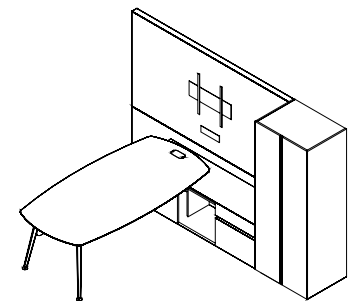

EXECUTIVE: MAIN DESK W/EXTENDED CABINET AND TV MOUNT WORK WALL UNIT CABINET SET

OVERALL SIZE:
W3200 D2080 H2000
W3200 D2460 H2000

MAIN DESK W/EXTENDED CABINET
WORK WALL UNIT W/TV MOUNT
2-DOOR WARDROBE

OPTION(S):
WARDROBE: SINGLE 2-DOOR, 3-DOOR WARDROBE,
4-DOOR CABINET
STORAGE: OPEN SHELF STORAGE

行政空间：主桌带长边柜配TV架背景
墙柜组合

总尺寸：
W3200 D2080 H2000
W3200 D2460 H2000

主桌带长边柜
背景墙，带TV架
双门衣柜

可选配置：
衣柜：单上下门衣柜，三门衣柜，四门柜
储物柜：空格柜