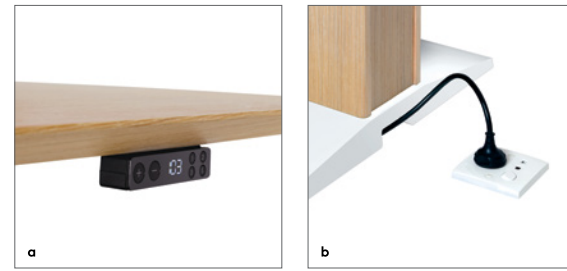

Product feature: designed for comfort

产品特点：产品设计时尚，让您倍添舒适感

Height Adjustable Table (HAT)

升降台

MOTORIZED HEIGHT ADJUSTMENT
灵活高度调整功能

Sit-to-stand | Support alternative postures and individual working styles with a HAT intelligent control, including a memory function holding three positions, which adjusts the table height from 640mm to 1,300mm in just nine seconds.

站坐交替 | 升降台智能控制面板能记忆3种调节高度，并可在9秒内快速调节台面高度由640毫米到1,300毫米，适应不同站坐交替的姿势，配合个性化的工作风格。

a MEMORY REMOTE CONTROL
b TABLE BASE WITH HIDDEN CABLE MANAGEMENT FUNCTION TO REDUCE CLUTTER

Double-layer Table

双层会议桌

BUILT-IN MULTIPLE SOCKET SET ON ALL FOUR SIDES OF THE TABLE
内置四面多功能插座设备