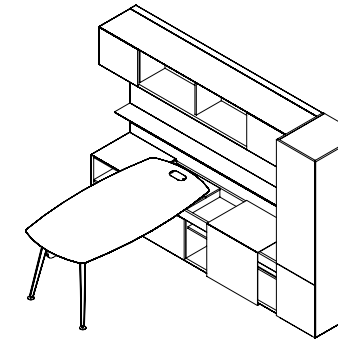

EXECUTIVE: MAIN DESK W/SMART CABINET AND HIGH WALL UNIT CABINET SET

OVERALL SIZE:
W2900 D2080 H2000

MAIN DESK W/SMART CABINET, W/SLIDING SURFACE:
WORK WALL UNIT W/METAL SHELVING
HANGING CABINET
OPEN SHELF STORAGE
SINGLE 2-DOOR WARDROBE

OPTION(S):
WARDROBE: 2-DOOR WARDROBE, 3-DOOR WARDROBE,
4-DOOR CABINET

行政空间：主桌带智能边柜配高背景
墙柜组合

总尺寸：
W2900 D2080 H2000

主桌带智能边柜，带滑板
背景墙，带金属架
吊柜
空格柜
单上下门衣柜

可选配置：
衣柜：双门衣柜，三门衣柜，四门柜