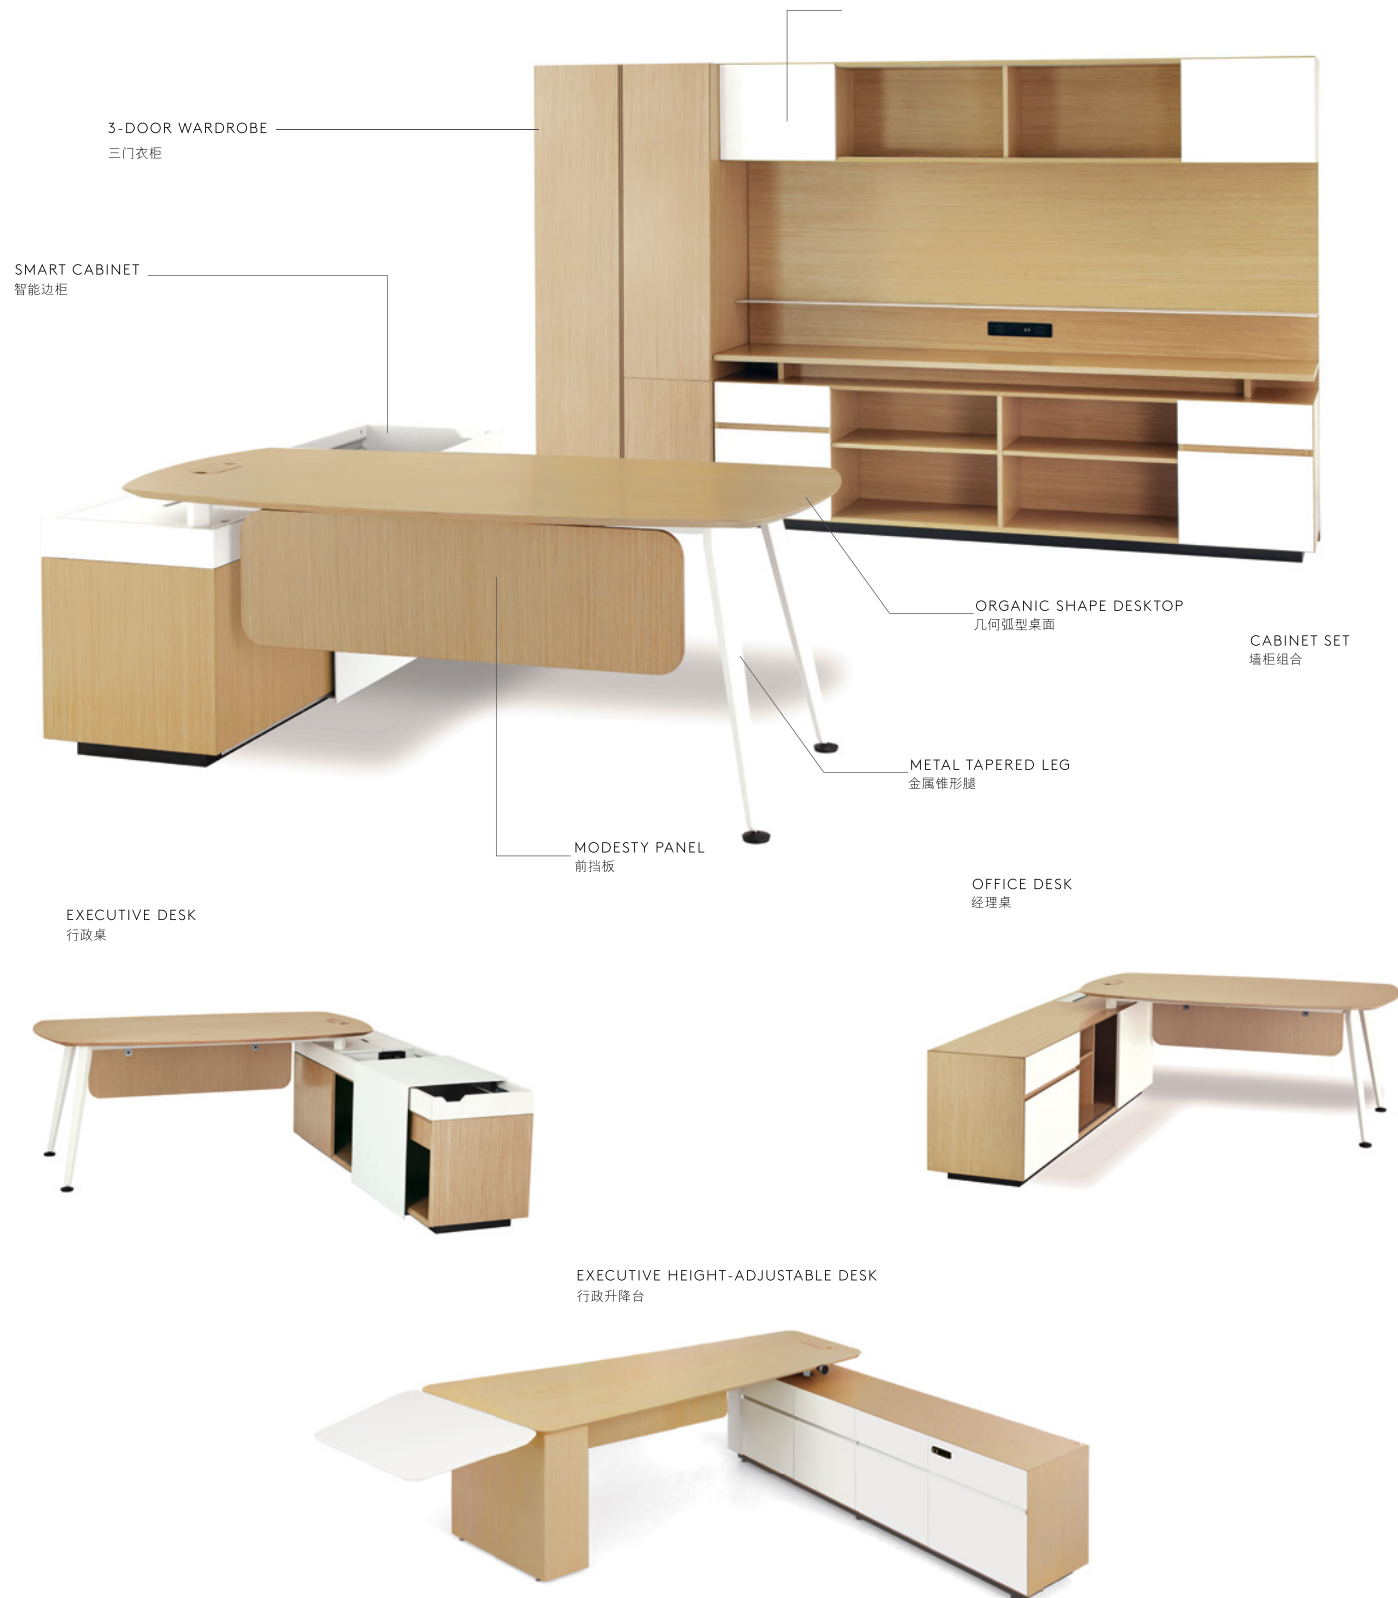

高效的会议空间场所是最理想用于进行高端视频会议，能支持较大型团队会议、知识共享会议、演示陈述，以及数字信息交换。会议空间设置的智能电源管理解决方案和便捷简单的即插即用功能，能支持多任务和较大型团队协作，互动交流的工作模式。

Product feature: designed for productivity

产品特点：产品设计优良，助您提高生产效率

Executive Desk and Cabinet Combination Set

行政桌墙柜组合

Multi-tasking workspace | Boost productivity with an effective multi-tasking work area that includes a smart cabinet with a sliding cover that doubles as additional desk space. Convenient power and USB sockets combined with a BYOD platform improves mobility and offers round-the-clock connectivity. An innovative Ingage storage system, including a three-door wardrobe, keeps everything within easy reach.

多工能工作空间 | 一个高效能多任务的工作区域，就能助您提升生产效率，轻松工作。主桌带滑动工作台的智能边柜，能提供双倍桌面使用空间，配以便捷的电源和USB插座，可连接自携装置 BYOD，让电源设备全天候连接。此外，创新的Ingage储存系统，连三门衣柜，让您获得更大储存空间，储物随时触手可及。

EXECUTIVE DESK WITH SMART CABINET
a SLOPE EDGE WITH SOFT ROUND CORNER **b** CPU STORAGE HIDDEN UNDER DESK **c** USB POWER SUPPORTS BYOD **d** SLIDING SURFACE

行政桌配智能边柜
a 软圆角斜边 **b** 桌底隐藏CPU存储空间 **c** USB插座可连接自携装置 BYOD，能提供随插即用功能 **d** 滑动工作台

CABINET SET
e CONVENIENT POWER AND USB SOCKET SUPPORTS BYOD **f** FUNCTIONAL DRAWER WITH 45 DEGREE KNIFE EDGE DESIGN **g** SWING DOOR CABINET WITH HANGING RAIL **h** METAL SHELVING FOR DISPLAY ITEMS