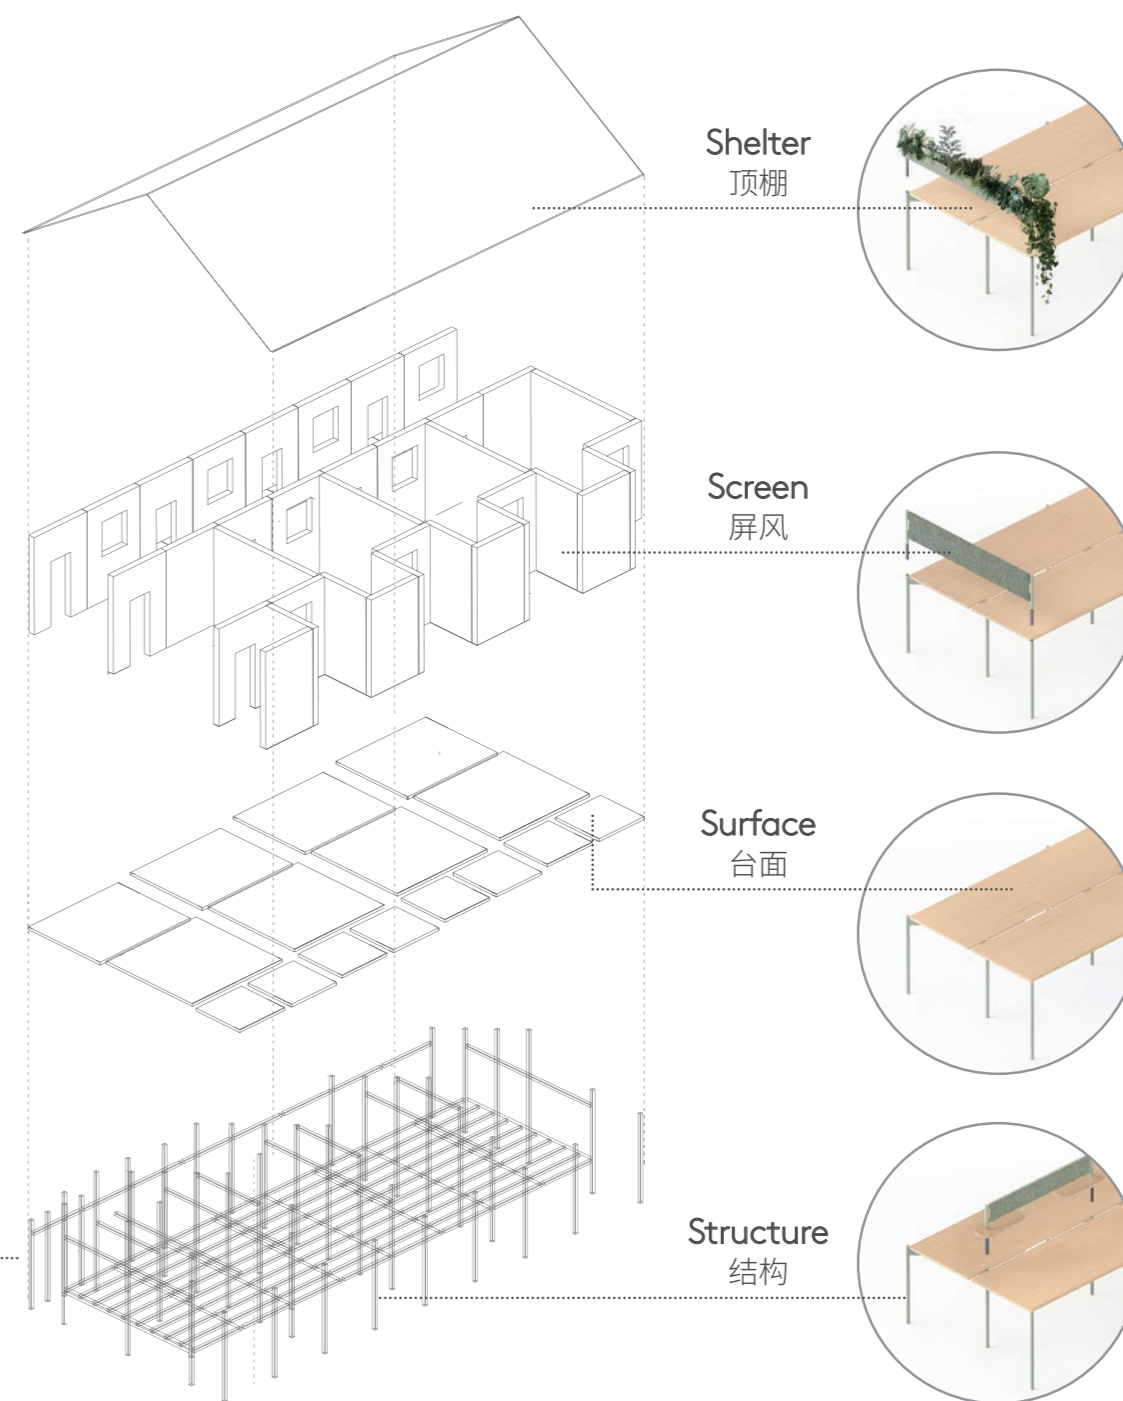

### Slim Round Post 简约纤细的圆柱

Longhouse's round post allows shared surface elements, to extend for additions from workstations.

Longhouse 通过圆柱子层叠可将共享桌面模块延伸及增加工作岗位。