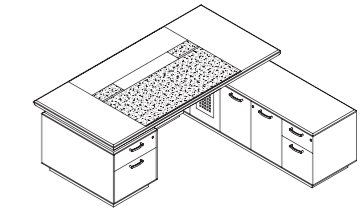

Executive desk w/ pedestal, return cabinet
大班桌，连抽屉柜，边柜

MY2120P(L/R)(C/H) ( ) - W2100 x D2000 x H760