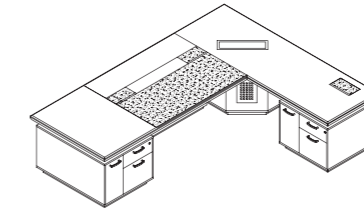

Statement of Line

详细说明

Main Desk 主桌

Executive desk w/ pedestal, extension & LCD lifter
大班桌，连抽屉柜及副台，LCD升降台