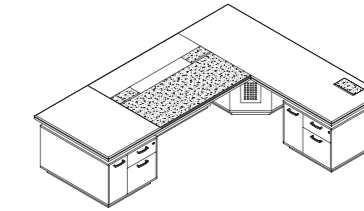

Executive desk w/ pedestal, extension, w/o LCD lifter
大班桌，连抽屉柜及副台，无LCD升降台