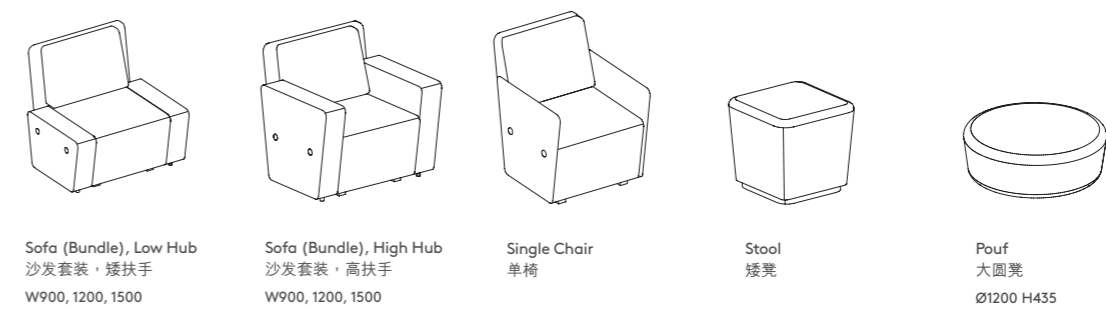

Octagonal Sofa
八角形沙发
W650 D7380 H1060
W1300 D1038 H1060

Statement of line 产品线

Meta Products 单品

Y-Sofa Chair
Y- 沙发椅

Y-Star Chair
Y- 四星椅

Y-Disc Chair
Y- 圆盘椅

X-Sofa Chair
X- 沙发椅

X-Star Chair
X- 四星椅

X-Disc Chair
X- 圆盘椅

Sofa (Bundle), Low Hub
沙发套装, 矮扶手
W900, 1200, 1500

Sofa (Bundle), High Hub
沙发套装, 高扶手
W900, 1200, 1500

Single Chair
单椅

Stool
矮凳

Pouf
大圆凳
Ø1200 H435

Lounge Seating 卡位沙发 (套装)

Basic
基本款
W960 D655 H1350
W1260 D655 H1350
W1560 D655 H1350