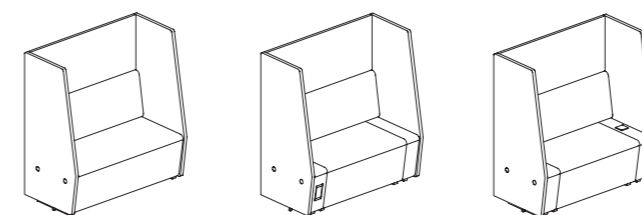

X-Disc Chair
X- 圆盘椅

Sofa (Bundle), Low Hub
沙发套装, 矮扶手
W900, 1200, 1500

Sofa (Bundle), High Hub
沙发套装, 高扶手
W900, 1200, 1500

Single Chair
单椅

Stool
矮凳

Pouf
大圆凳
Ø1200 H435

Lounge Seating 卡位沙发 (套装)

Basic
基本款
W960 D655 H1350
W1260 D655 H1350
W1560 D655 H1350