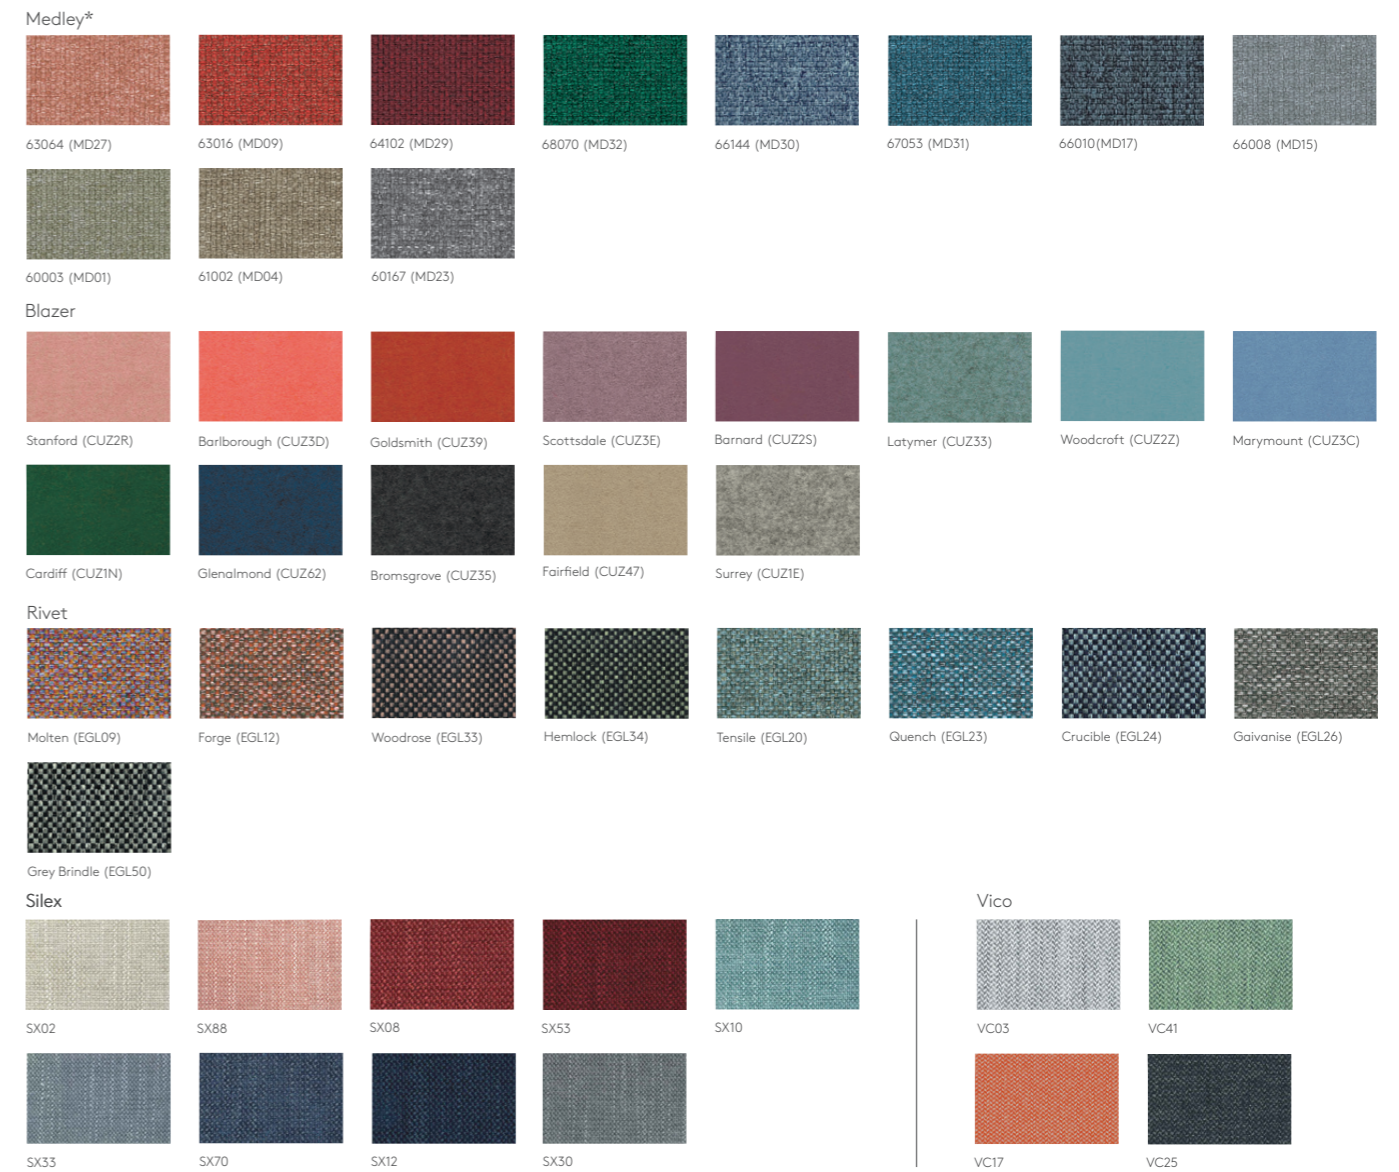

Material Options 材质上乘 配型多选

Seat Fabric 座椅布料