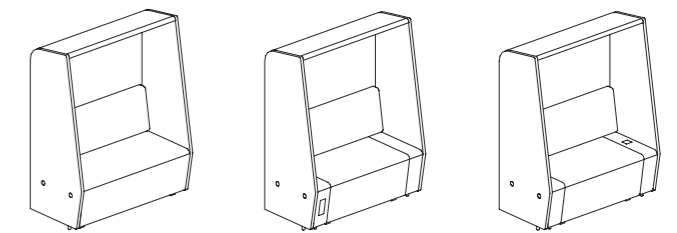

Cabin 独享舱 (套装)

Basic
基本款
W960 D655 H1600
W1260 D655 H1600
W1560 D655 H1600

Power
电源款
W960 D655 H1600
W1260 D655 H1600
W1560 D655 H1600

Music
音乐款
W960 D655 H1600
W1260 D655 H1600
W1560 D655 H1600