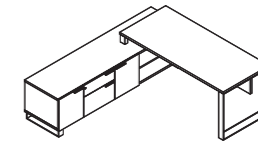

Low cabinet, w/ 2 drawers
H : 760
D : 470
W : 1500

I-Tria (Veneer) STATEMENT OF LINE

Desks

Main desk
D : 800
W : 1600, 1800

Extension
D : 600
W : 1000

Main desk w/ credenza
Main desk D : 800, 900 W : 1600, 1800, 2000
Credenza D : 600 W : 1800, 2200