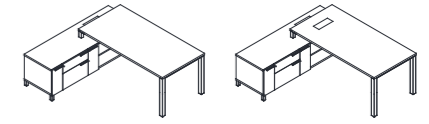

Wardrobe Cabinet

Tri2 Combined Storage (MFC) STATEMENT OF LINE

Desks

Main desk
D : 800, 900
W: 1600, 1800, 2000

Extension
D : 600
W: 800, 1000

Main desk w/ credenza
Main desk D : 800, 900
W: 1600, 1800, 2000
Credenza D : 600
W: 1800, 2200

Modesty panel
H : 400
W: 1270, 1470, 1670

MOB Shelf
H : 18
D : 330, 400, 520
W: 400, 450

Small Outboard
H : 18
D : 330, 400, 520
W: 400, 450

Backboard
H : 18
D : 785, 934
W: 1800, 2200

Outside Backboard
H : 18
D : 785, 934
W: 1800, 2200