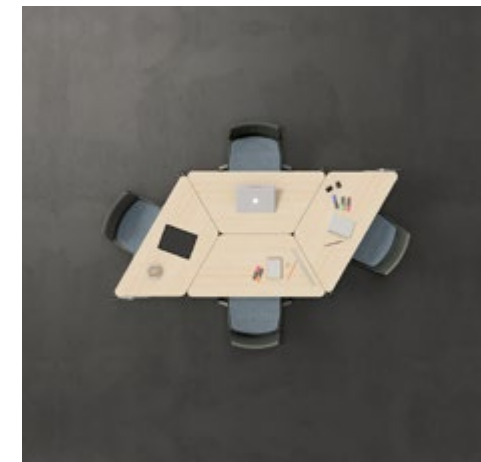

Hockey

Facilitate Speed and Agility in the Workplace

高效创新学习 培训弹性灵活

Hockey delivers for fluid workplaces, supporting agile teaming and intensive workshops. Mobile elements include training desks, screens, writing boards and media consoles, for higher functionality and adaptability.

Hockey 创建流动式办公场所，能支持敏捷型团队高效协作和密集研讨。移动培训桌系列包括培训桌，屏风，写字板和多媒体平台，以满足多种办公需求，让企业营运更高效和灵活，为业务发展加速。

Table: Rectangular Nesting/Fixed Desk • Trapezoid Nesting/Fixed Desk • High Desk
Screen: Movable Whiteboard • Upholstered and Tack-able Screen • Media Stand

台桌：折叠 / 非折叠款方形培训桌 • 折叠 / 非折叠款梯形培训桌 • 培训高桌
屏风：移动白板 • 移动针板屏风 • 多媒体支架