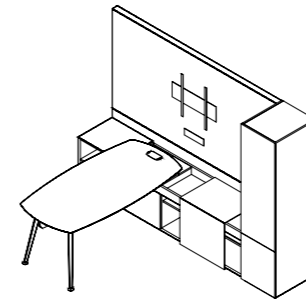

主桌带长边柜
背景墙，带TV架
双门衣柜

可选配置：
衣柜：单上下门衣柜，三门衣柜，四门柜
储物柜：空格柜

EXECUTIVE: MAIN DESK W/SMART CABINET AND TV MOUNT WORK WALL UNIT CABINET SET

OVERALL SIZE:
W2900 D2080 H2000

MAIN DESK W/SMART CABINET, W/SLIDING SURFACE
WORK WALL UNIT W/TV MOUNT
OPEN SHELF STORAGE
SINGLE 2-DOOR WARDROBE