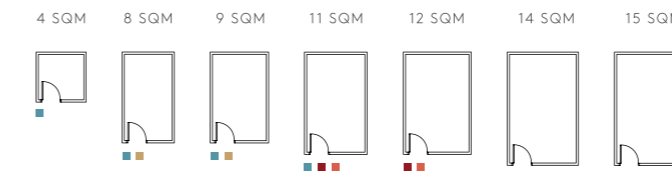

Entry/Mid-level Managers 入门 / 中级管理人员