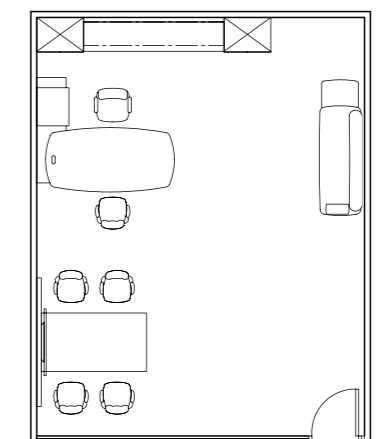

MAIN DESK W/SMART CABINET W/SLIDING SURFACE
主桌带智能边柜·带滑板
COMBINED CABINET W/WALL UNIT:
墙柜组合
WORK WALL UNIT W/METAL SHELVING
背景墙·带金属架
HANGING CABINET 吊柜
LOWER CABINET W/SWING DOOR W/PLATE
矮柜带双掩门·带柜顶板
4-DOOR CABINET 四门柜
MEDIA CENTER 多媒体会议桌
3-SEATER SOFA 三位沙发
CHAIR 椅子