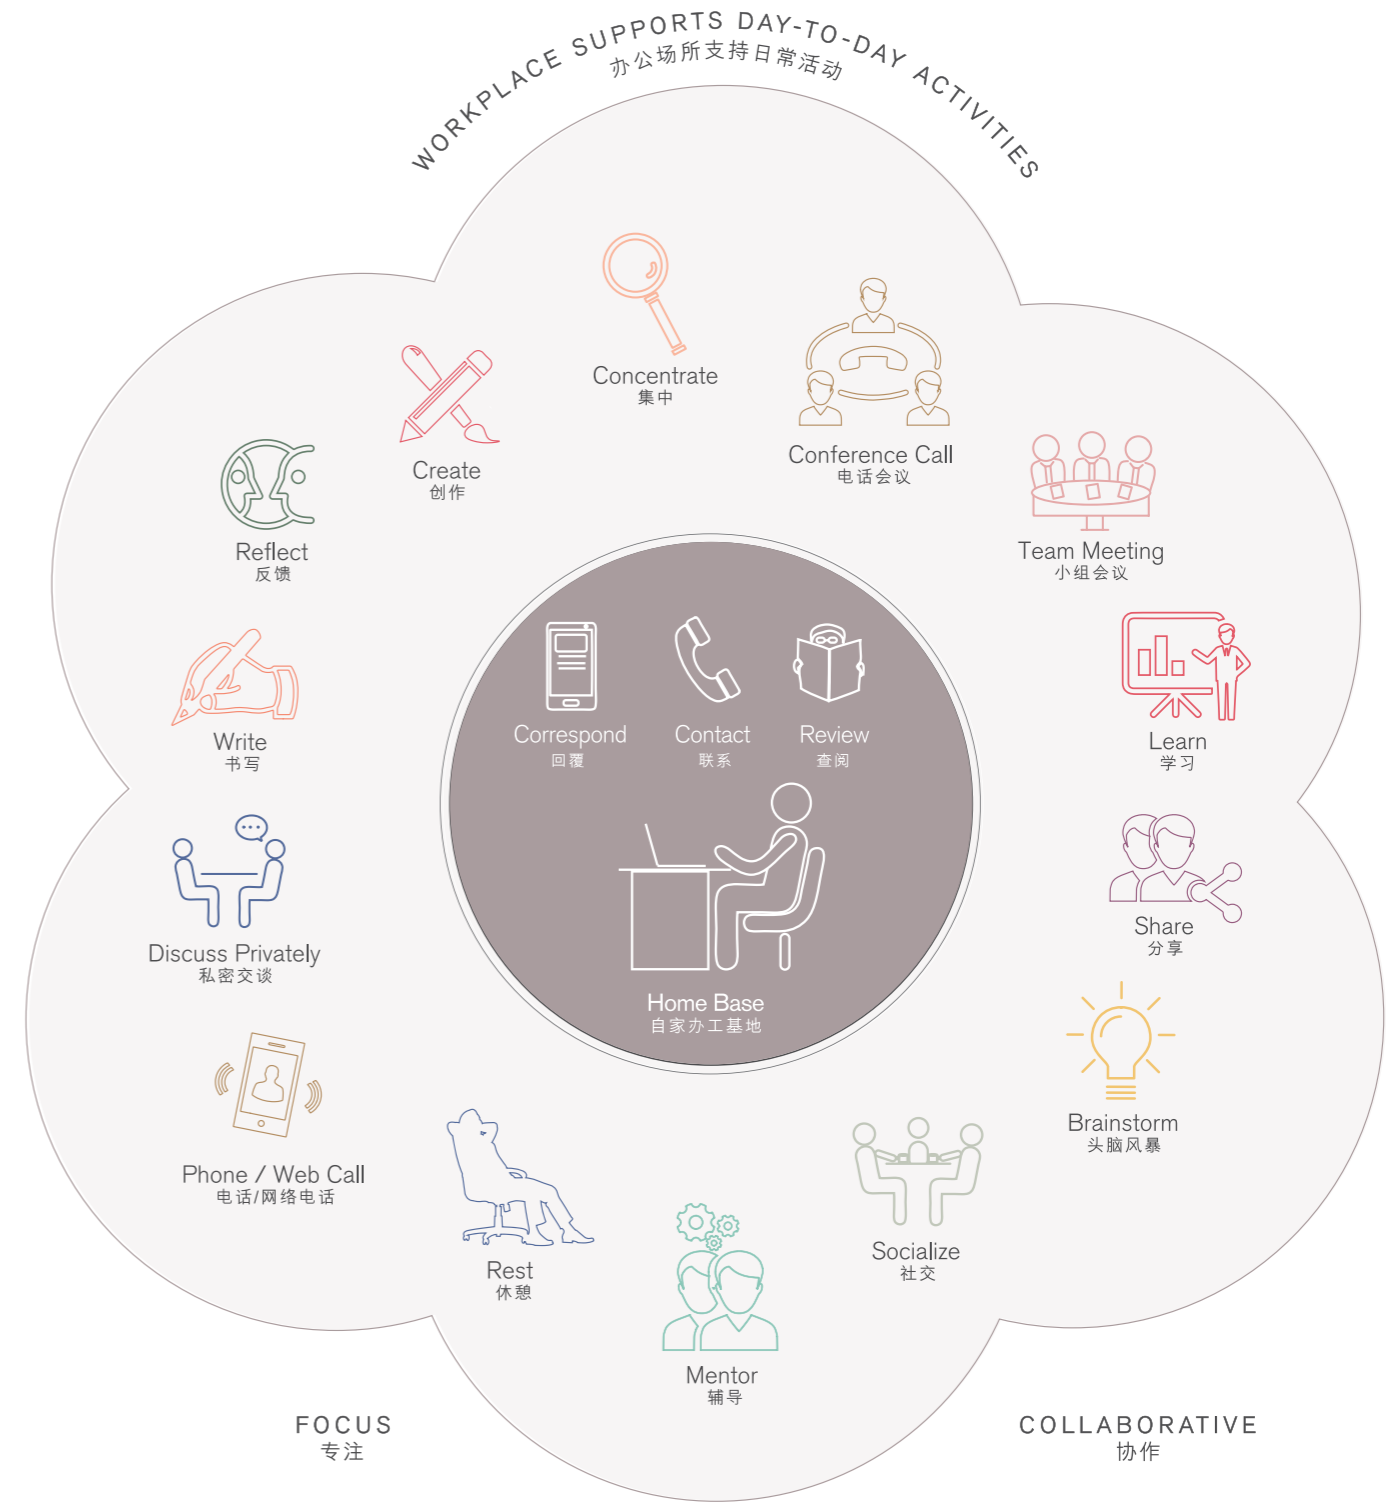

随着办公室的使用空间变得密集，私密空间也越来越小，多功能的办公空间设置需求也是必然的。与此同时，在管理层趋向扁平化和领导风格现代化的驱动下，企业的成功有赖于更多和更紧密的团队协作。因此，企业必须为管理好自己的团队提供多样化的活动设置组合，从而促进与员工之间的互动，提高生产效率。Ingage是一个联动工作空间的平台，为优化您的办公场所，提供各种支持多样化活动的设置组合。

CHOOSE YOUR SPACE BASED ON YOUR ACTIVITY >>

INGAGE MAXIMIZES SPACES WITH FLEXIBLE SETTINGS WHERE INDIVIDUALS AND TEAMS CAN CHOOSE THE BEST SPACE FOR EACH ACTIVITY. INDIVIDUALS AND TEAMS ARE MORE PRODUCTIVE WHEN THEY WORK IN A SETTING THAT IS APPROPRIATE FOR THE ACTIVITY. THEY ARE PERFORMING RATHER THAN SPENDING THE ENTIRE DAY SITTING AT ONE DESK. SOME ACTIVITIES REQUIRE DEEP FOCUS WHILE OTHERS NEED VARYING DEGREES OF COLLABORATION.

INGAGE CONCEPT CONSIDERS THE DESK AS A "HOME BASE" AND THEN PROVIDES A RANGE OF OTHER SETTINGS TO SUIT VARIED ACTIVITIES.

通过活动需求，选择理想的办公空间 >>

Ingage通过灵活的设置组合，可大大提升办公使用空间，让个人和团队都因应每种不同活动的需求，配置最合适的设置组合，从而提高生产力，而不是花一整天坐在同一个办公桌上。有些活动需要高度专注，而其他则需要不同程度的协作，以达致最佳效果。

Ingage概念以办公桌为一个「自家办公基地」，通过提供一系列不同的房间设置，以配合各种活动的需求。