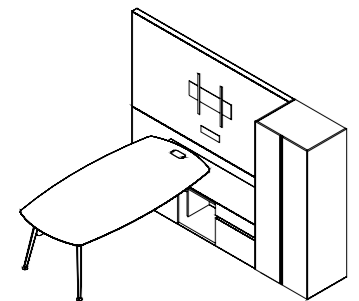

EXECUTIVE: MAIN DESK W/EXTENDED CABINET AND TV MOUNT WORK WALL UNIT CABINET SET

OVERALL SIZE:
W3200 D2080 H2000
W3200 D2460 H2000

MAIN DESK W/EXTENDED CABINET
WORK WALL UNIT W/TV MOUNT
2-DOOR WARDROBE

OPTION(S):
WARDROBE: SINGLE 2-DOOR, 3-DOOR WARDROBE,
4-DOOR CABINET
STORAGE: OPEN SHELF STORAGE

行政空间：主桌带长边柜配TV架背景
墙柜组合

总尺寸：
W3200 D2080 H2000
W3200 D2460 H2000

主桌带长边柜
背景墙，带TV架
双门衣柜

可选配置：
衣柜：单上下门衣柜，三门衣柜，四门柜
储物柜：空格柜