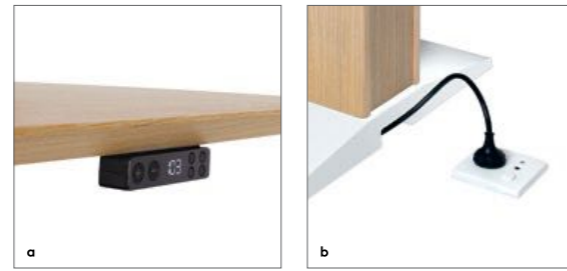

MOTORIZED HEIGHT ADJUSTMENT
灵活高度调整功能

a MEMORY REMOTE CONTROL
b TABLE BASE WITH HIDDEN CABLE MANAGEMENT FUNCTION TO REDUCE CLUTTER