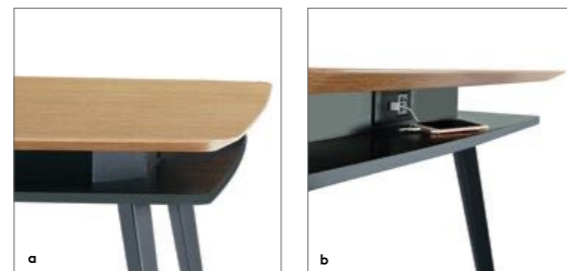

a LOWER LAYER OF TABLE SHELF TO HOLD PERSONAL DEVICE
b CONVENIENT POWER AND USB SOCKET TO SUPPORT BYOD

a 第二层台板便于放置个人电子设备
b 便捷的电源和USB插座可连接BYOD自携装置，能提供随插即用功能