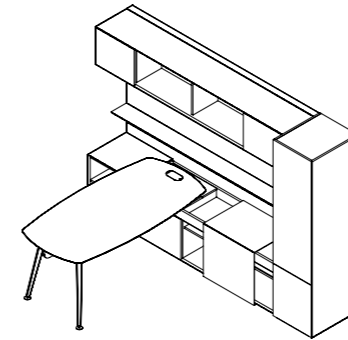

EXECUTIVE: MAIN DESK W/SMART CABINET AND HIGH WALL UNIT CABINET SET

OVERALL SIZE:
W2900 D2080 H2000

MAIN DESK W/SMART CABINET, W/SLIDING SURFACE:
WORK WALL UNIT W/METAL SHELVING
HANGING CABINET
OPEN SHELF STORAGE
SINGLE 2-DOOR WARDROBE

OPTION(S):
WARDROBE: 2-DOOR WARDROBE, 3-DOOR WARDROBE,
4-DOOR CABINET

行政空间：主桌带智能边柜配高背景
墙柜组合

总尺寸：
W2900 D2080 H2000

主桌带智能边柜，带滑板
背景墙，带金属架
吊柜
空格柜
单上下门衣柜

可选配置：
衣柜：双门衣柜，三门衣柜，四门柜