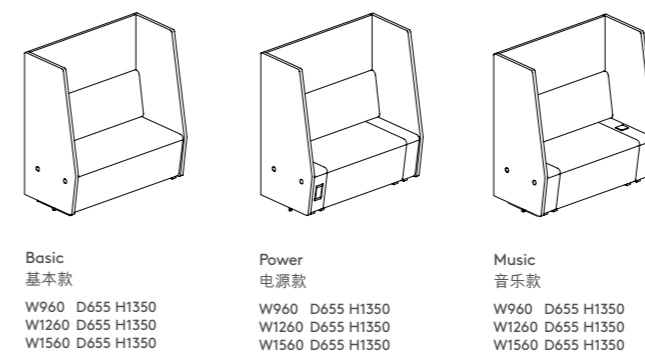

X-Disc Chair
X- 圆盘椅

Sofa (Bundle), Low Hub
沙发套装, 矮扶手
W900, 1200, 1500

Sofa (Bundle), High Hub
沙发套装, 高扶手
W900, 1200, 1500

Single Chair
单椅

Stool
矮凳

Pouf
大圆凳
Ø1200 H435

Lounge Seating 卡位沙发 (套装)

Basic
基本款
W960 D655 H1350
W1260 D655 H1350
W1560 D655 H1350