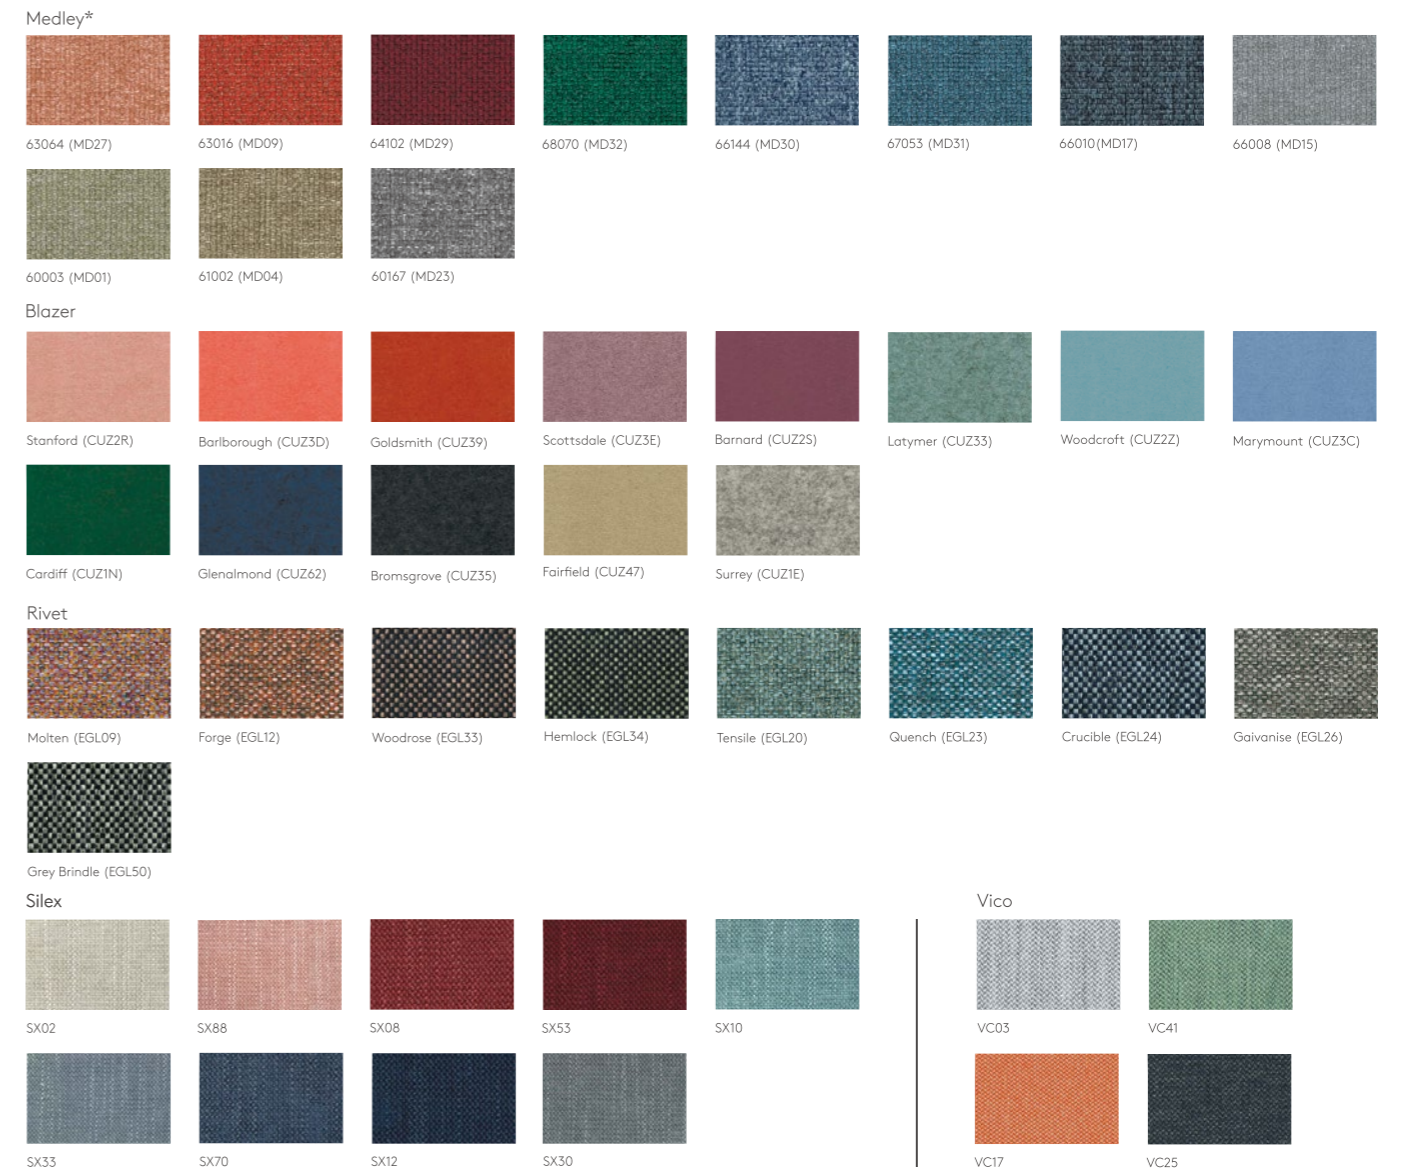

Material Options 材质上乘 配型多选

Seat Fabric 座椅布料

Artificial Leather 仿皮 - L380 Apply to X-Chair and Y-Chair only 只适用于X座椅与Y座椅

True Leather 真皮 - Apply to X-Chair and Y-Chair only 只适用于X座椅与Y座椅

Half Leather 半真皮 - L680/ Full Leather 全真皮 - L980 Half Leather 半真皮 - L600

Wood Print Membrane 木纹纸 Membrane 纯色纸

* Remarks 备注:

Single color or dual color combination is available for options. 含单色及双色搭配，以供选择。

Colour variation may occur on printed matters. Please refer to swatch cards or actual product sample. 颜色可能因印刷效果而出现差异，因此以色卡或真实样本为准。 More material color options are available for selection in Lamex Colorbook. 备有更多物料颜色选择，可参考美时彩集。