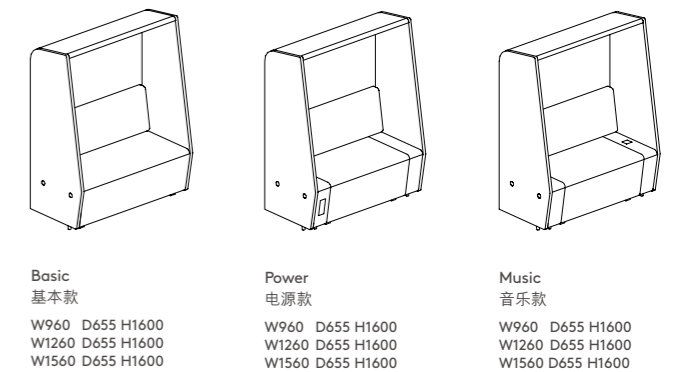

Cabin 独享舱 (套装)

Basic
基本款
W960 D655 H1600
W1260 D655 H1600
W1560 D655 H1600

Power
电源款
W960 D655 H1600
W1260 D655 H1600
W1560 D655 H1600

Music
音乐款
W960 D655 H1600
W1260 D655 H1600
W1560 D655 H1600