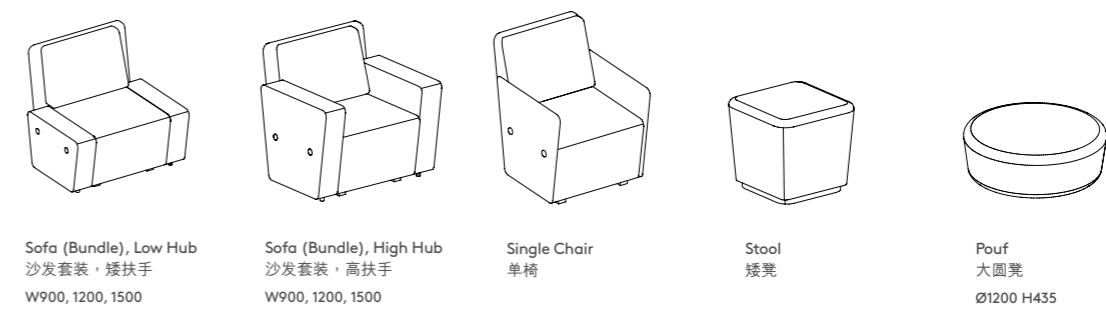

Octagonal Sofa
八角形沙发
W650 D7380 H1060
W1300 D1038 H1060

Statement of line 产品线

Meta Products 单品

Y-Sofa Chair
Y- 沙发椅

Y-Star Chair
Y- 四星椅

Y-Disc Chair
Y- 圆盘椅

X-Sofa Chair
X- 沙发椅

X-Star Chair
X- 四星椅

X-Disc Chair
X- 圆盘椅

Sofa (Bundle), Low Hub
沙发套装, 矮扶手
W900, 1200, 1500

Sofa (Bundle), High Hub
沙发套装, 高扶手
W900, 1200, 1500

Single Chair
单椅

Stool
矮凳

Pouf
大圆凳
Ø1200 H435

Lounge Seating 卡位沙发 (套装)

Basic
基本款
W960 D655 H1350
W1260 D655 H1350
W1560 D655 H1350