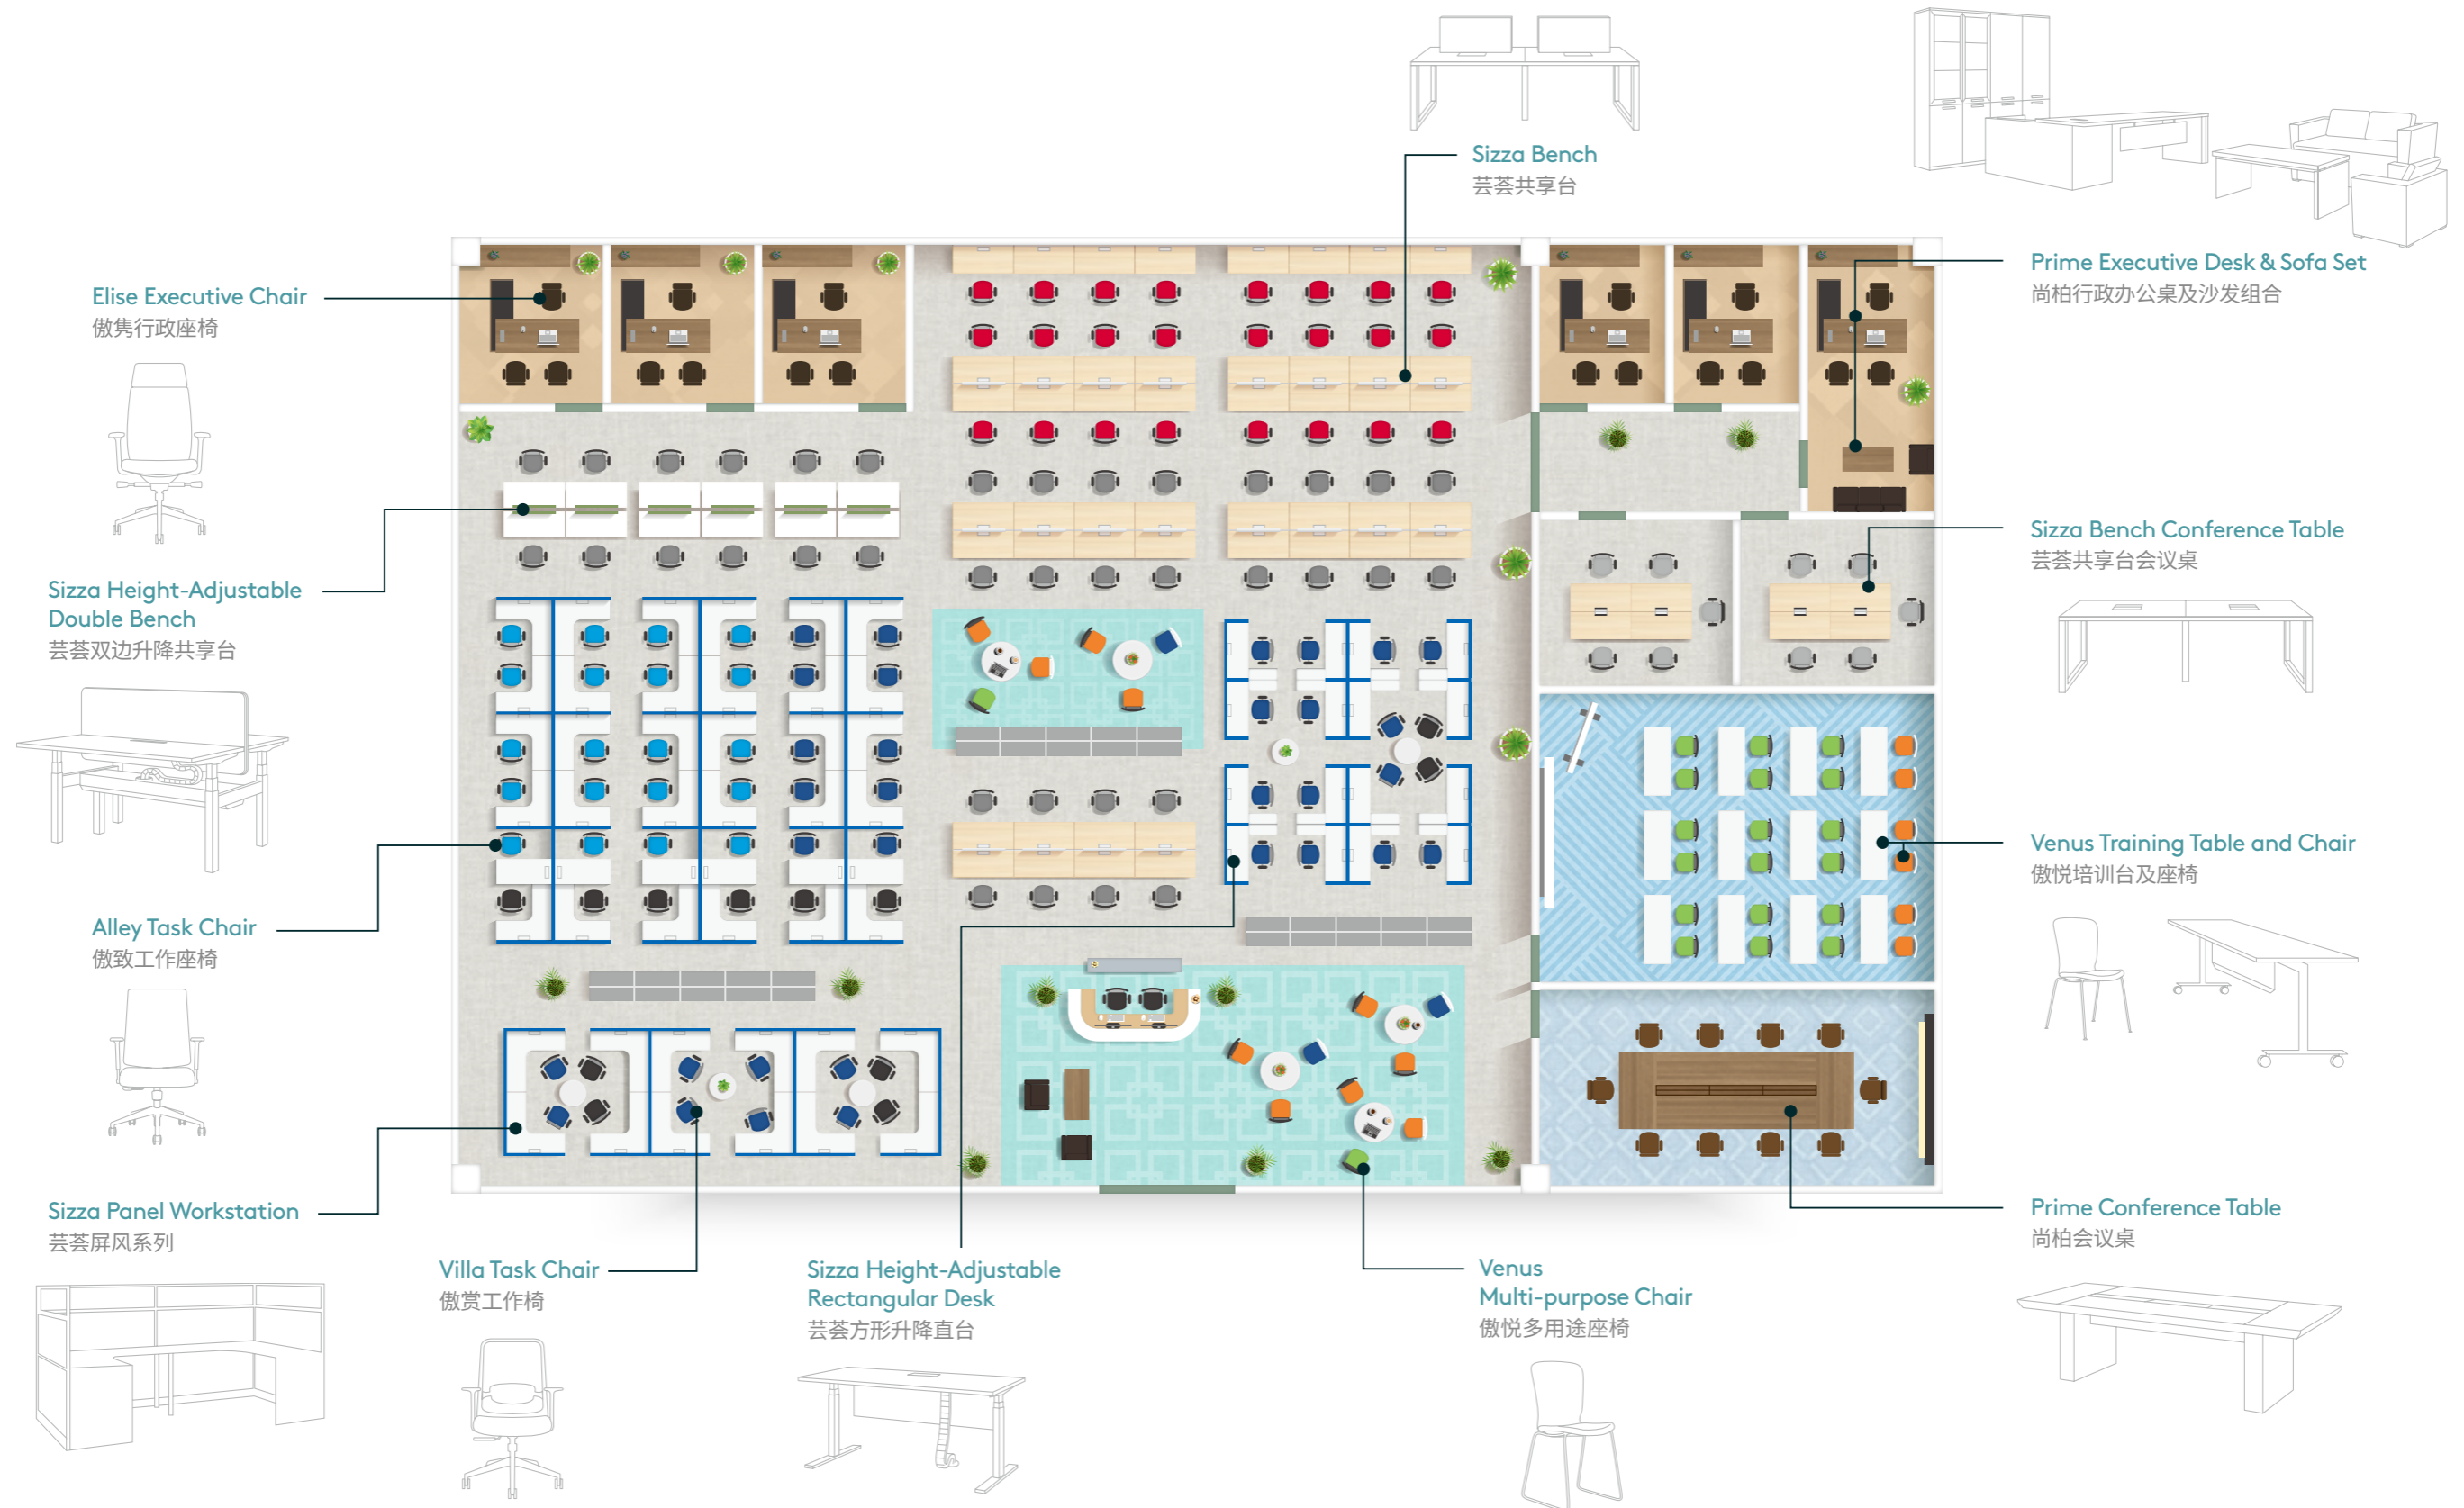

芸荟办公空间系统融集空间的整体缜密设计和灵活重组于一体，从而满足现代温馨闲适以及日新月异的多变办公空间需求。全系列汇集了共享台、屏风系统、升降台、行政办公桌、文件柜、工作椅、培训台和多用途座椅，多样化的配置适用于从个人工作岗位到团队协作的所有工作模式。芸荟延续了美时不忘追求极致品质的初心，极高性价比的宗旨，更将这种理念融入到每个产品之中，极富深味地阐释了一套令人愉悦的美学整体解决方案。

Essential Workplace 质朴空间 简洁真挚

Sizza presents a dynamic assortment of office furnishings, allowing for essential and fully integrated workspaces that always focus on productivity.

芸荟将形式多样的办公家具产品汇聚一堂，在纷繁的办公空间进行了一次完美的邂逅。彼此之间相互融合打造一体化的质朴办公空间，使您更专注，提升工作效率。

- 1. Understanding the concept*
- 2. Analysing the data*
- 3. Collecting feedback*

Sizza Integrated Workspaces for a Better Future

芸荟整体空间解决方案 共创美好未来

Sizza Bench with Desktop Frameless Screen and 50 Square Open Leg
芸荟共享台带无框桌上屏风及50方形开口边脚

Compact Space for Total Collaboration

简洁空间 精诚协作

With its open-plan benches, Sizza allows you to optimize space and collaborative abilities, adapting easily to any working style. Clean designs and compact configurations mean personal space is maximized for efficient communication methods.