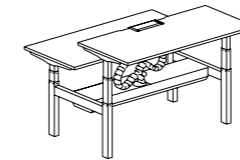

Height-adjustable Double Bench
with Horizontal Trunking
双边升降共享台·带横走线槽
W: 1400, 1500, 1600
D: 1400, 1600
H: 635 - 1285