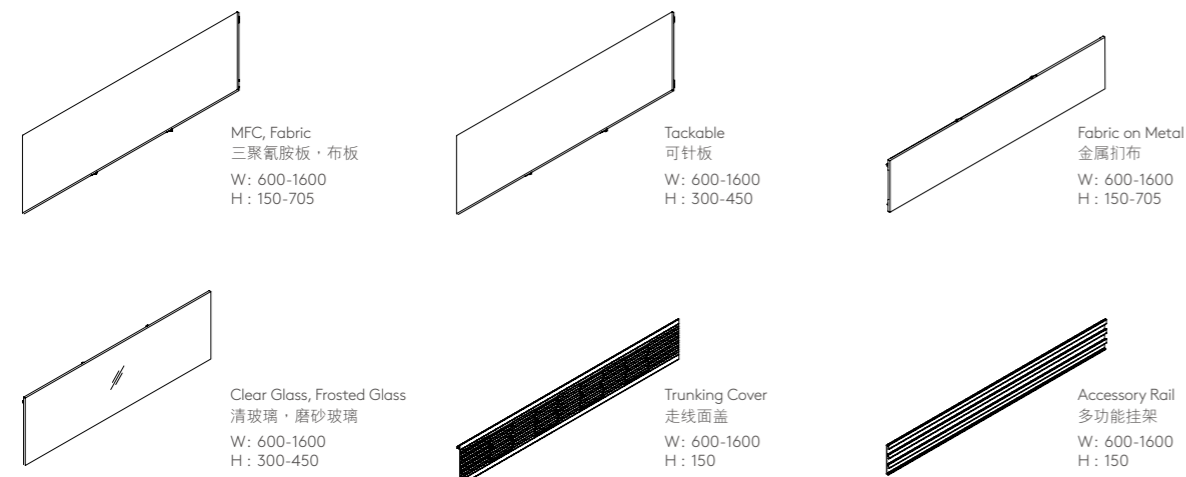

Tile Material 面板材质

Sizza Height-adjustable Desk (HAD)

芸荟升降台