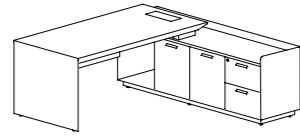

Main Desk with Side Cabinet
主桌带边柜
W: 1880 W: 2080 W: 2280
D: 1800 D: 2000 D: 2000
H: 760 H: 760 H: 760