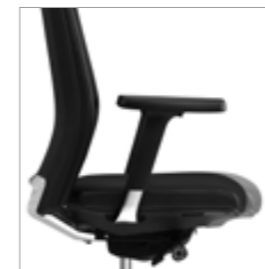

无论是私密办公空间还是会议工作区，傲隼行政座椅可以成为任何办公空间最完美的搭配。它是舒适、高品质和优雅完美结合。

Elise Executive Chair

傲隼行政座椅

Comfortable Sponge Headrest
舒适海绵头枕

Leather Backrest
皮革靠背

3D Adjustable Armrest
3D可调节扶手

Adjustable Tension Control
可调节拉力控制旋钮

Adjustable Seat Height
可调节座椅高度

Advanced Synchronized
Mechanism
同步倾仰机关

Streamlined Back Design for Full Support
流线型背椎设计 全方位保护

Ergonomically designed with a nylon-curved back frame, the streamlined design conforms perfectly to the spine's shape, offering support and comfort while accommodating to spinal movements.

傲隼采用以人体工学设计的尼龙曲线型背框，其流线型的座椅设计可完美紧贴您的脊椎，为脊椎提供足够的承托，让您倍感舒适。

Top-notched Synchronized Mechanism
顶级同步倾仰机关

Ergonomic and efficient, the advanced synchronized mechanism's design offers four different positions for easily realignment.

先进而又高效的同步倾仰机关符合人体工学的设计，可让您轻松调节及锁定四个不同的倾仰角度，操作简易。

Adjustable Seat Depth
座椅深度调节

Seat depth adjustment can be up to 5 cm, allowing you to stretch your legs while aiding good blood acceleration and preventing numbness.