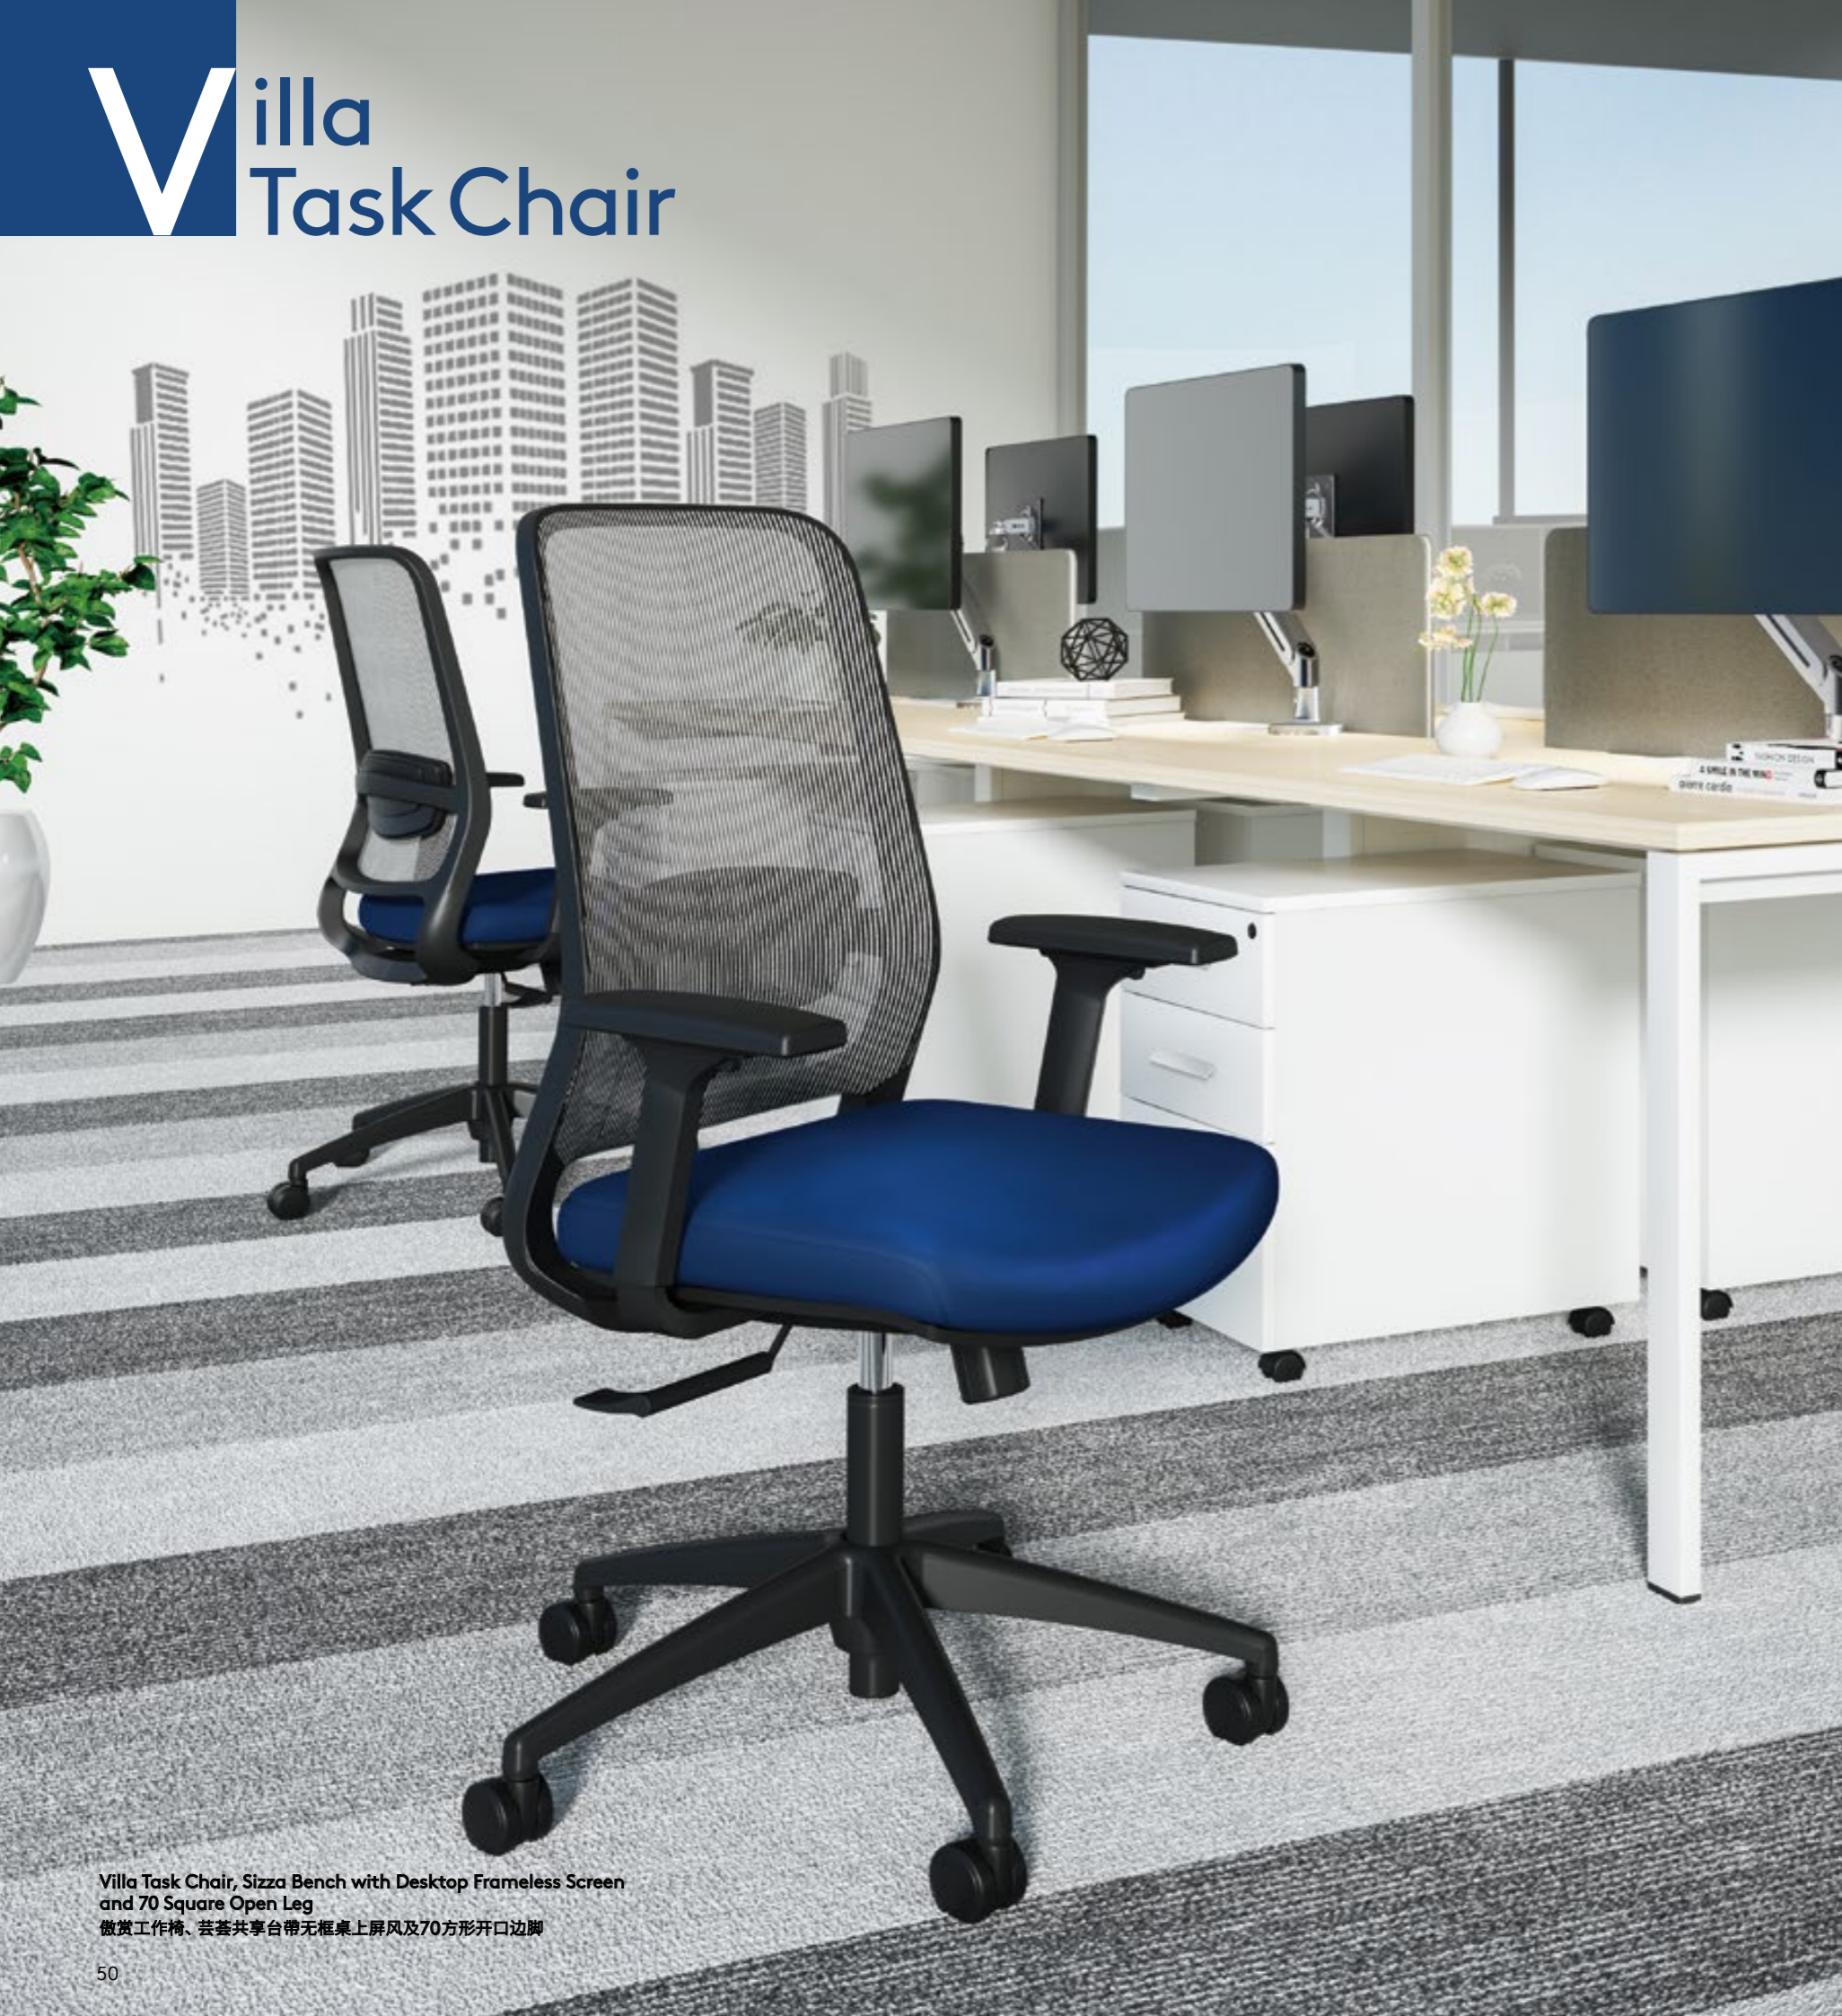

Villa Task Chair

Supreme Comfort and Alluring Design

舒适诱人 卓尔不凡

Comfort is key for the Villa task chair, through its blend of soft furnishings, supportive design and effortless style. The chair's ergonomic design presents elegant details to keep office workers forever fulfilled.

傲赏工作椅融合了办公家具的温婉雅致，腰部支撑设计和简便操作等特点，使座感的舒适性出类拔萃。座椅的人体工学设计呈现出雅致考究的细节，能长期满足员工的工作需求。

Villa Task Chair, Sizza Bench with Desktop Frameless Screen
and 70 Square Open Leg
傲赏工作椅、芸荟共享台带无框桌上屏风及70方形开口边脚