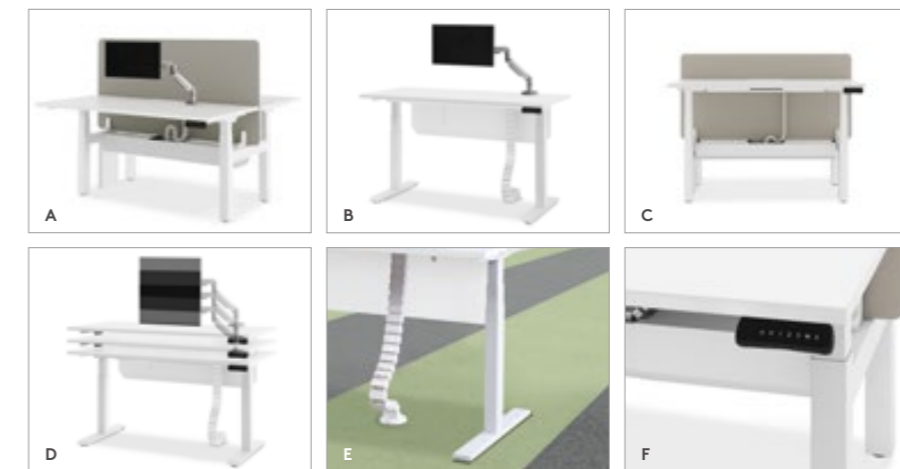

Perfectly Match Your Workspaces

完美搭配 协作交融

Functionality and smooth ergonomic design combine, with the Sizza height-adjustable rectangular desk. Height-adjustable to easily alternate between seated and standing, it ensures you're always active, engaged and productive, its freestanding form furnishing easily with the complementary Sizza panel.

糅合了人体工学的设计兼备功能性和流畅性，芸荟方形升降直台，能让您轻松切换办公形态，或坐或站，使您保持积极的状态投入工作，从而提升生产力。独立的方形升降台还可搭配芸荟屏风使用，实现和谐互补的办公环境。

Sizza Height-Adjustable Desk (HAD) Cable Management
Clean, Tidy and Tech-friendly

芸荟升降台走线管理
干净整洁与高科技的完美结合

Sizza Height-adjustable Desk (HAD) Application

芸荟升降台应用

- A. Height-adjustable Double Bench
双边升降共享台
- B. Height-adjustable Rectangular Desk
方形升降直台

Height-adjustable Desk Screen

升降台桌上屏风

- C. Frameless Fixed Screen
无框扞布固定屏风