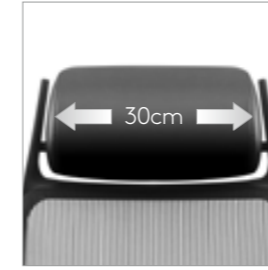

Villa Task Chair

傲赏工作椅

Sponge Headrest
海绵头枕

Breathable Mesh
透气网背

Adjustable Lumbar Support
可调节靠背支撑

Adjustable Seat Height
可调节座椅高度

Adjustable Armrest
可调节扶手

Adjustable Tension Control
可调节拉力控制旋钮

Comfort Sponge Headrest

舒适海绵头枕

With 30 cm width of sponge headrest, Villa, not only provides a comfortable support to your neck for relieving your neck pressure, but also supports your head thoroughly. It is suitable for different head sizes for comfort user experience.