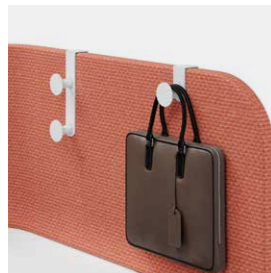

Round Edge Worktop with Sidekick
圆角台面配多用途文件柜

Straight Edge Worktop with Fixed Pull-out Pedestal
直角台面配固定拉手抽屉柜

Return Cabinet - Only for Bay Focus (Enclosed Version)
边柜组合 - 适用于驰想站(封闭式)

Accessory 配件

Hanger
挂钩

Hanging Shelf
挂架

Corner Shelf with Hook
转角架带挂钩

Power Supply 电源设备

LX2 Embedded Power Module
LX2嵌入式电源模块

Desk Mounted Power Module
桌上电源模块

Endless Layouts. Infinite Possibilities. 无穷的布局 无限的可能

Simple but dynamic, Bay is easily modified to fit any feasible workplace setting, allowing you to effortlessly create your ideal space.