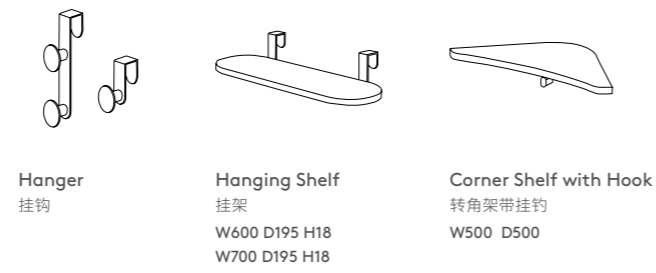

Hanging Shelf
挂架

Corner Shelf with Hook
转角架带挂钩

Power Supply 电源设备

LX2 Embedded Power Module
LX2嵌入式电源模块

Desk Mounted Power Module
桌上电源模块

Endless Layouts. Infinite Possibilities. 无穷的布局 无限的可能

Simple but dynamic, Bay is easily modified to fit any feasible workplace setting, allowing you to effortlessly create your ideal space.

Bay Wavy
海涛站

Bay Zigzag
Z形站

Statement of Line 产品线

Modular Elements 模组元素

Worktop Shape Option 工作台面形状选择

Accessory 配件

Power Supply and Cable Management 电源设备及走线管理

Storage System 存储系统