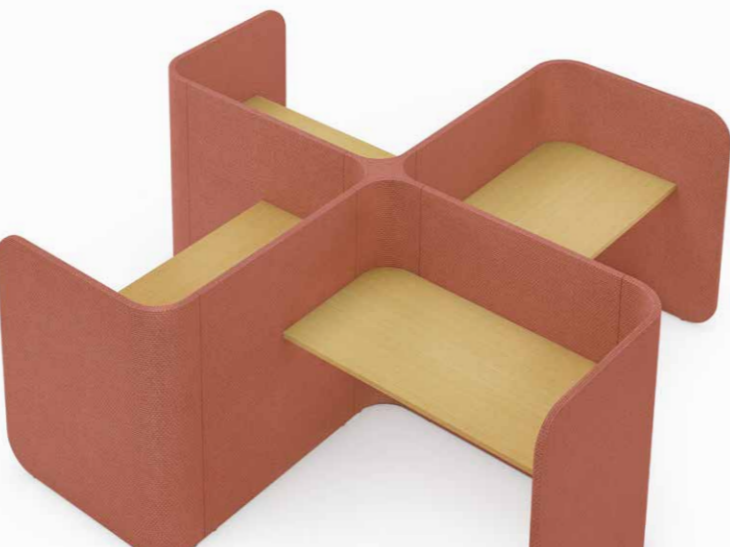

隨著辦公場所的空間密集，個人空間的面積變得越來越少，員工對於注重私密空間的需求日益增長。因此，Bay 為您打造理想的工作空間——尊享休憩區：一個不受視覺與聽覺干擾，能让你集中注意力、高效辦公的區域。Bay 將工作舒適與私密保護完美結合，讓您專心致志、精神煥發，有助促進身心健康和提升個人工作效率和創造力。

Bay Focus

驰想站

Simple Functionality
简洁精炼 空间赋能

Standalone and compact, Bay Focus is an office booth made for single occupancy. Providing high-levels of privacy and comfort, it aids efficiency and productivity for individual-focused work. It also functions as a quick touchdown spot for mobile team members, a place to work or for a temporary recharge after long meetings.

Bay 驰想站是个人单独使用的工作位，简洁清新、让您享有高度的隐私和舒适的办公。当您专注工作时，Bay 有助于提升工作效率与绩效。同时，它还是移动办公人员快速便捷的临时工作站，让您在临时办公或长时间会议后享有临时休憩的区域。

Bay Inspiration

灵感站

Multifunctional Appeal

魅力迷人 功能多样

Bay Inspiration pods' dynamic styles cater to individual needs for privacy and teamwork, fostering good relationship and interactions between members.

Bay Zigzag's interactive workstation shares information efficiently with neighboring colleagues for convenient discussions, while the border partition offers enhanced privacy to divide work and collaborative areas. Bay Rotary allows you to focus; to think, write, read, create or retreat. Bay Wavy's innovative panel system is appealing, for intriguing charisma and excitement.

Bay Linear

直排站

Adaptive Growth
随心组合 自由延伸

Bay Linear offers spatial comfort, with simple, effective visual privacy. Pods connect in rows for alternative desk setups, giving mobile teams personal workspaces to enhance performance. Little space is used, as they flexibly scale up or down due to the number of staff shifts or layout changes, adapting to your needs or space constraints.