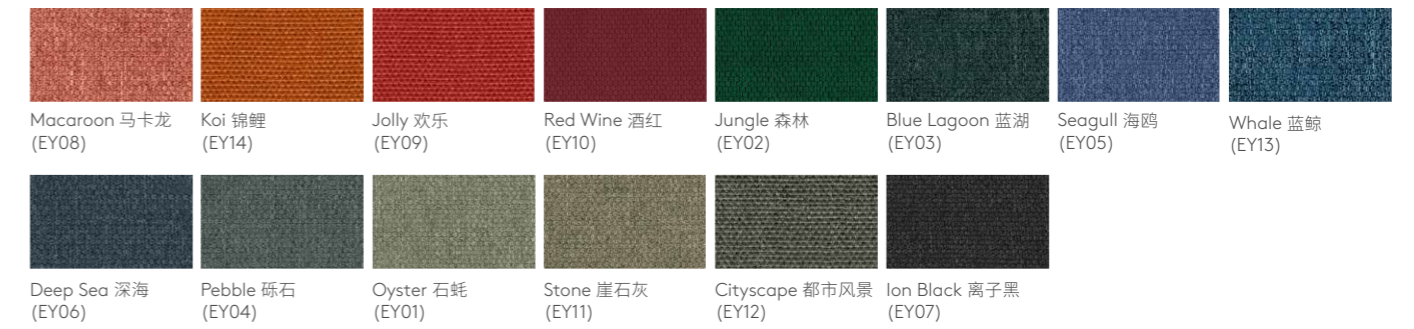

Material Options 物料选择

Era

Medley

Elvy

Sunday

MFC 三聚氰胺板

Powder Paint 金属喷粉

Remarks 备注:

Color variation may occur on printed matters. Please refer to swatch card or actual product sample. 颜色可能因印刷效果而出现差异，因此以色卡或真实样本为准。

More material color options are available for selection in Lamex Colorbook. 备有更多物料颜色选择，可参考美时彩集。