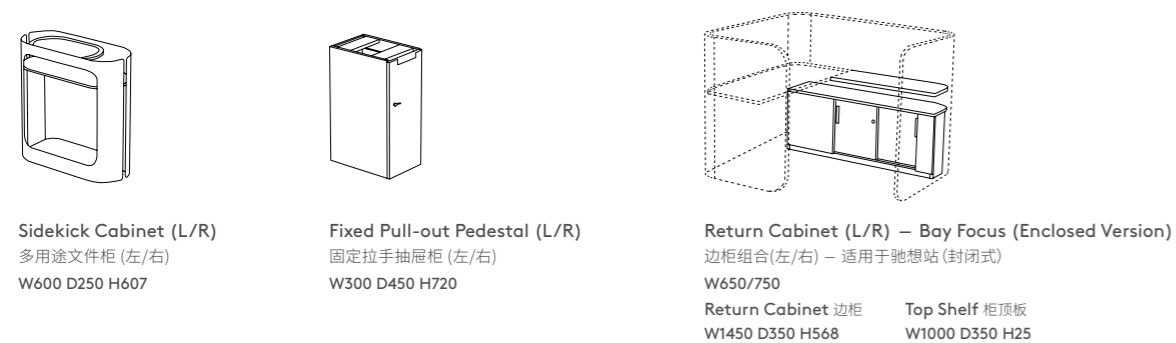

Hanging Shelf
挂架

Corner Shelf with Hook
转角架带挂钩

Power Supply 电源设备

LX2 Embedded Power Module
LX2嵌入式电源模块

Desk Mounted Power Module
桌上电源模块

Endless Layouts. Infinite Possibilities. 无穷的布局 无限的可能

Simple but dynamic, Bay is easily modified to fit any feasible workplace setting, allowing you to effortlessly create your ideal space.

Bay Wavy
海涛站

Bay Zigzag
Z形站

Statement of Line 产品线

Modular Elements 模组元素

Worktop Shape Option 工作台面形状选择

Accessory 配件

Power Supply and Cable Management 电源设备及走线管理

Storage System 存储系统