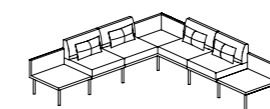

Island Double Sofa w/ Roof  
岛式双人沙发带屏风顶  
W1500 D1000 H2125

All Around

C-Shape Sofa  
C形沙发

S-Shape Sofa  
S形沙发

Perch

1-Seater Sofa,  
Half & Full Height Arm  
一人位沙发, 半高及高扶手  
W700 D700 H745

2-Seater Sofa,  
Half & Full Height Arm  
二人位沙发, 半高及高扶手  
W1100 D1100 H745  
W1400 D1100 H745  
W1500 D1100 H745  
W1600 D1100 H745