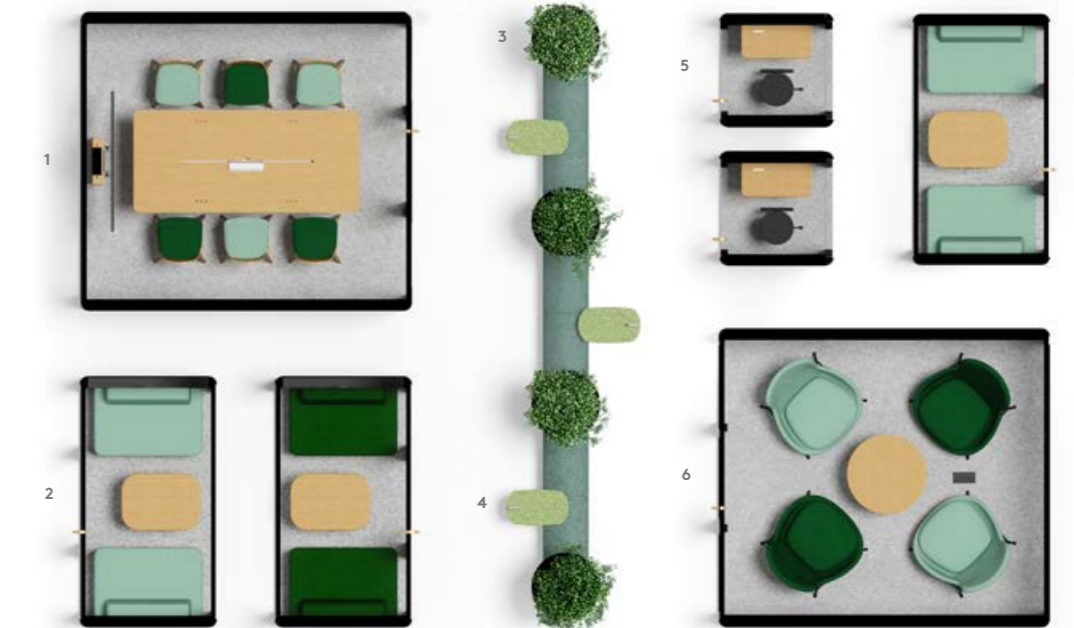

Soundproof Studios

静音空间 私密恬静

As technology and bandwidth continue to be unevenly distributed, phone calls or video conference meetings are likely to remain noisy affairs.

Lumin Lounge or Meeting booth accommodates for individual needs through soundproofed studios with unrivalled speech-level reduction technology contained within a well-appointed, contemporary residential-inspired design. All activities, alone or with up to eight participants, are hosted with audio-visual media integration.

Convenient power charging, activated lighting and enhanced air quality through an advanced silent ventilation system cater to your comfort.

由于网络佈置和无线宽带在办公空间佈局的不均衡，因此在使用电话或视频会议时偶有出现噪音嘈杂的情况，解决开放式办公空间的噪音及隐私问题迫在眉睫。

Lumin 休闲间或会议间可满足静音工作的各种需求，它具备无与伦比的语音降噪功能、舒适雅静。源于现代住宅设计的灵感启发，Lumin 静谧空间可供单人或是多达 8 人会议使用，可根据个性化需求安装高品质的多媒体视听会议系统。同时，配备便捷的充电装置、先进的感应照明装置和静音通风设备，改善空气质量，让您倍感舒适、促进身心健康。

Alternative setting 配置选择方案