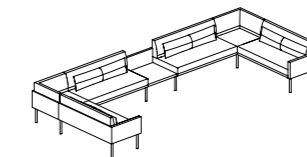

Modular Sofa and Tables Set
组合沙发及茶几
W4900 D2100 H745