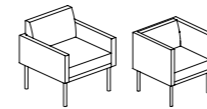

Island Double Sofa w/ Roof  
岛式双人沙发带屏风顶  
W1500 D1000 H2125

All Around

C-Shape Sofa  
C形沙发

S-Shape Sofa  
S形沙发

Perch

1-Seater Sofa,  
Half & Full Height Arm  
一人位沙发, 半高及高扶手  
W700 D700 H745

2-Seater Sofa,  
Half & Full Height Arm  
二人位沙发, 半高及高扶手  
W1100 D1100 H745  
W1400 D1100 H745  
W1500 D1100 H745  
W1600 D1100 H745