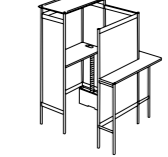

Townhouse

Single Touchdown
单边临时工作亭
W1030 D1600 H1900